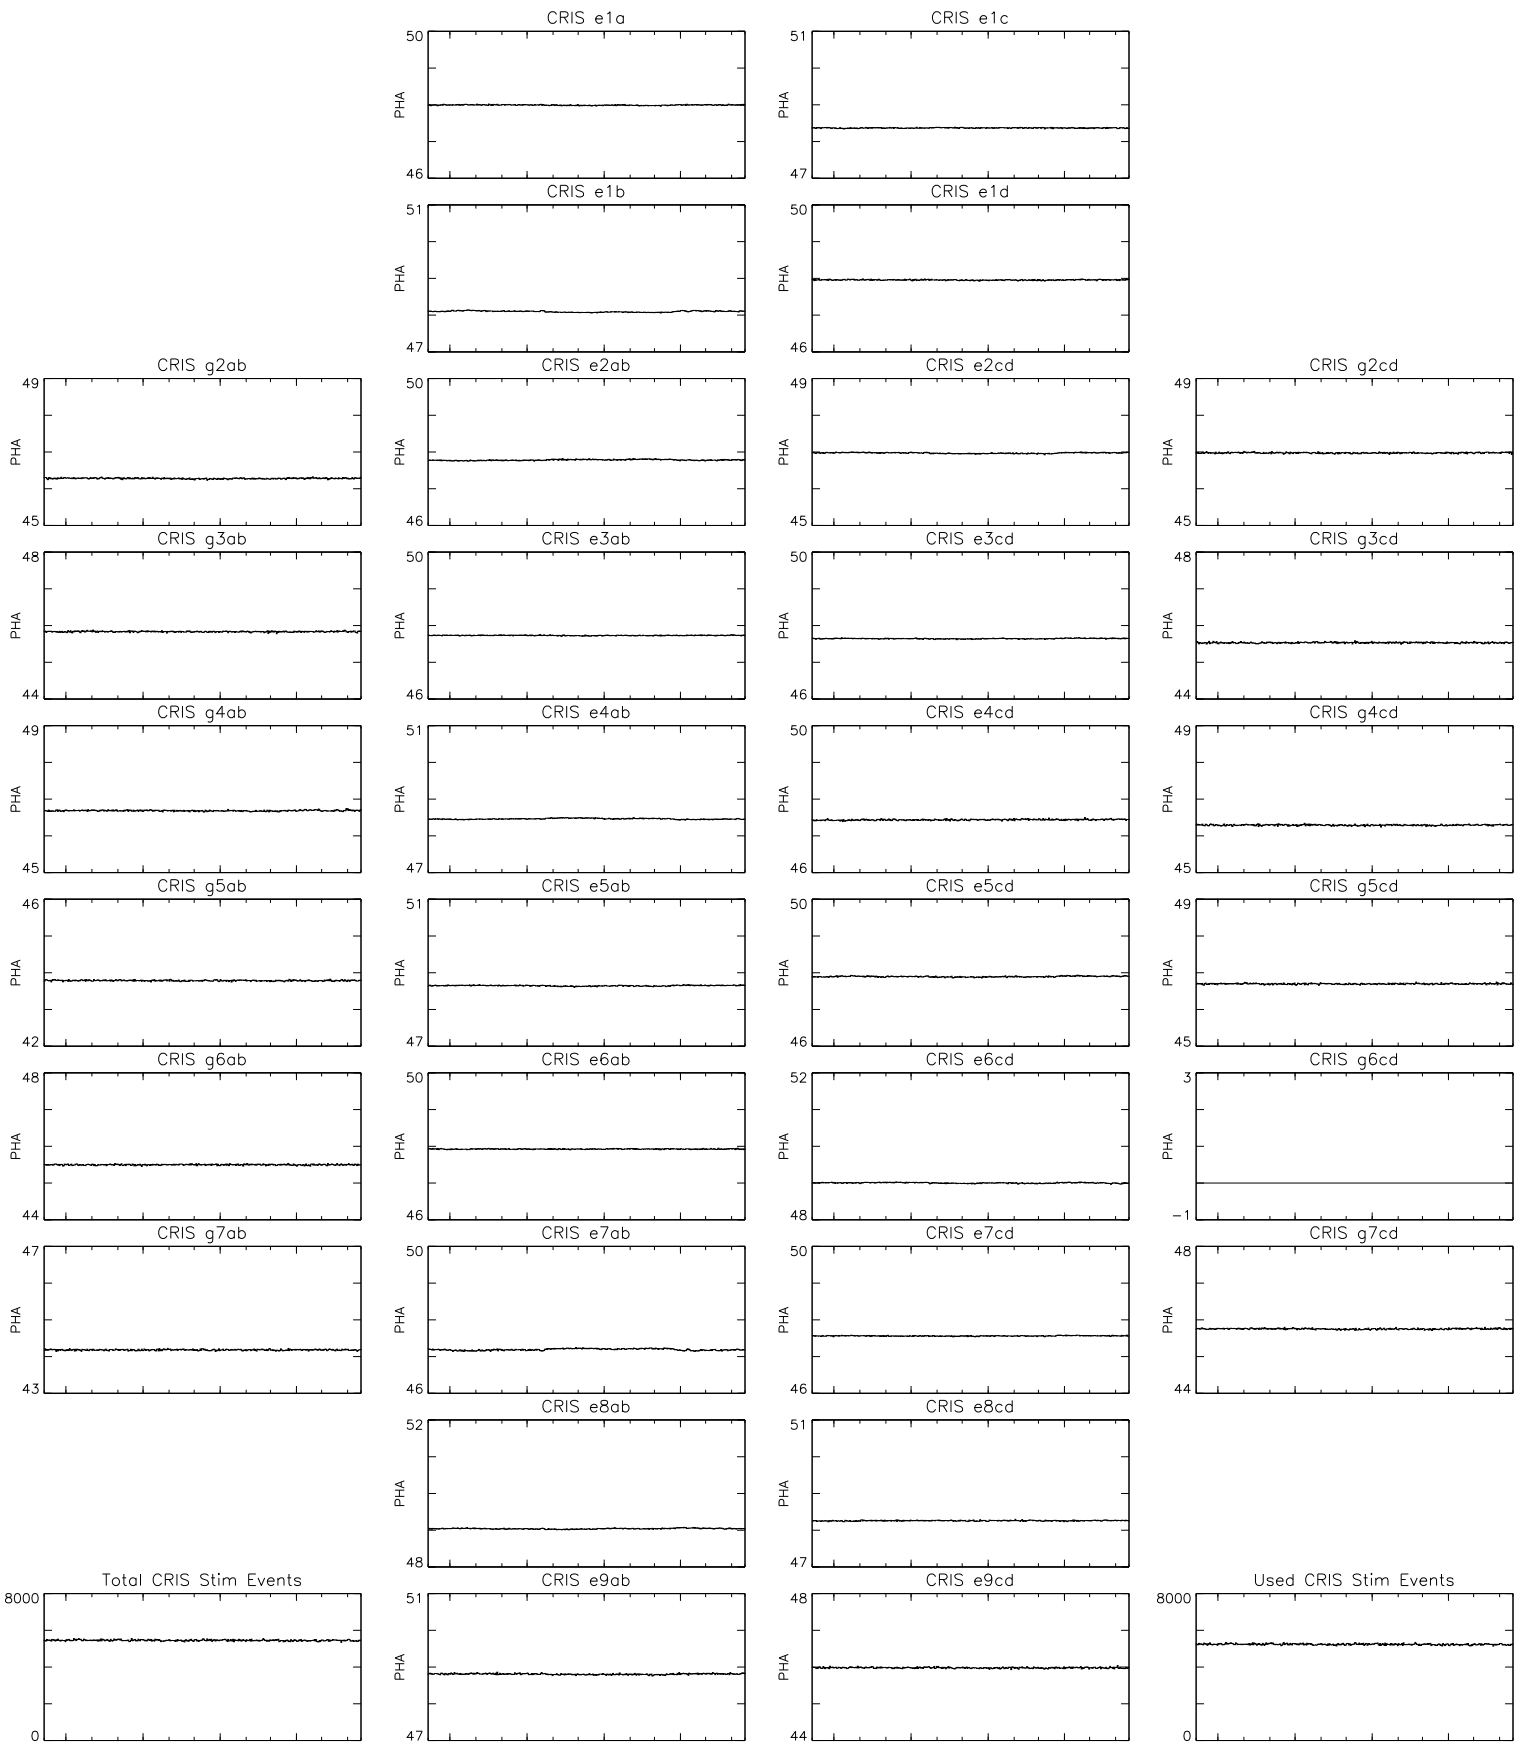

Bartels Rotation 2535–2548
 Stim events – Daily fitted slope
 (05–Jun–2019 thru 16–Jun–2020) (156/2019 thru 168/2020)

Jul
Oct
Jan
Apr
 time (05–Jun–2019 to 17–Jun–2020)

Bartels Rotation 2535–2548
 Stim events – Daily fitted offset
 (05–Jun–2019 thru 16–Jun–2020) (156/2019 thru 168/2020)

Jul Oct Jan Apr
 time (05–Jun–2019 to 17–Jun–2020)