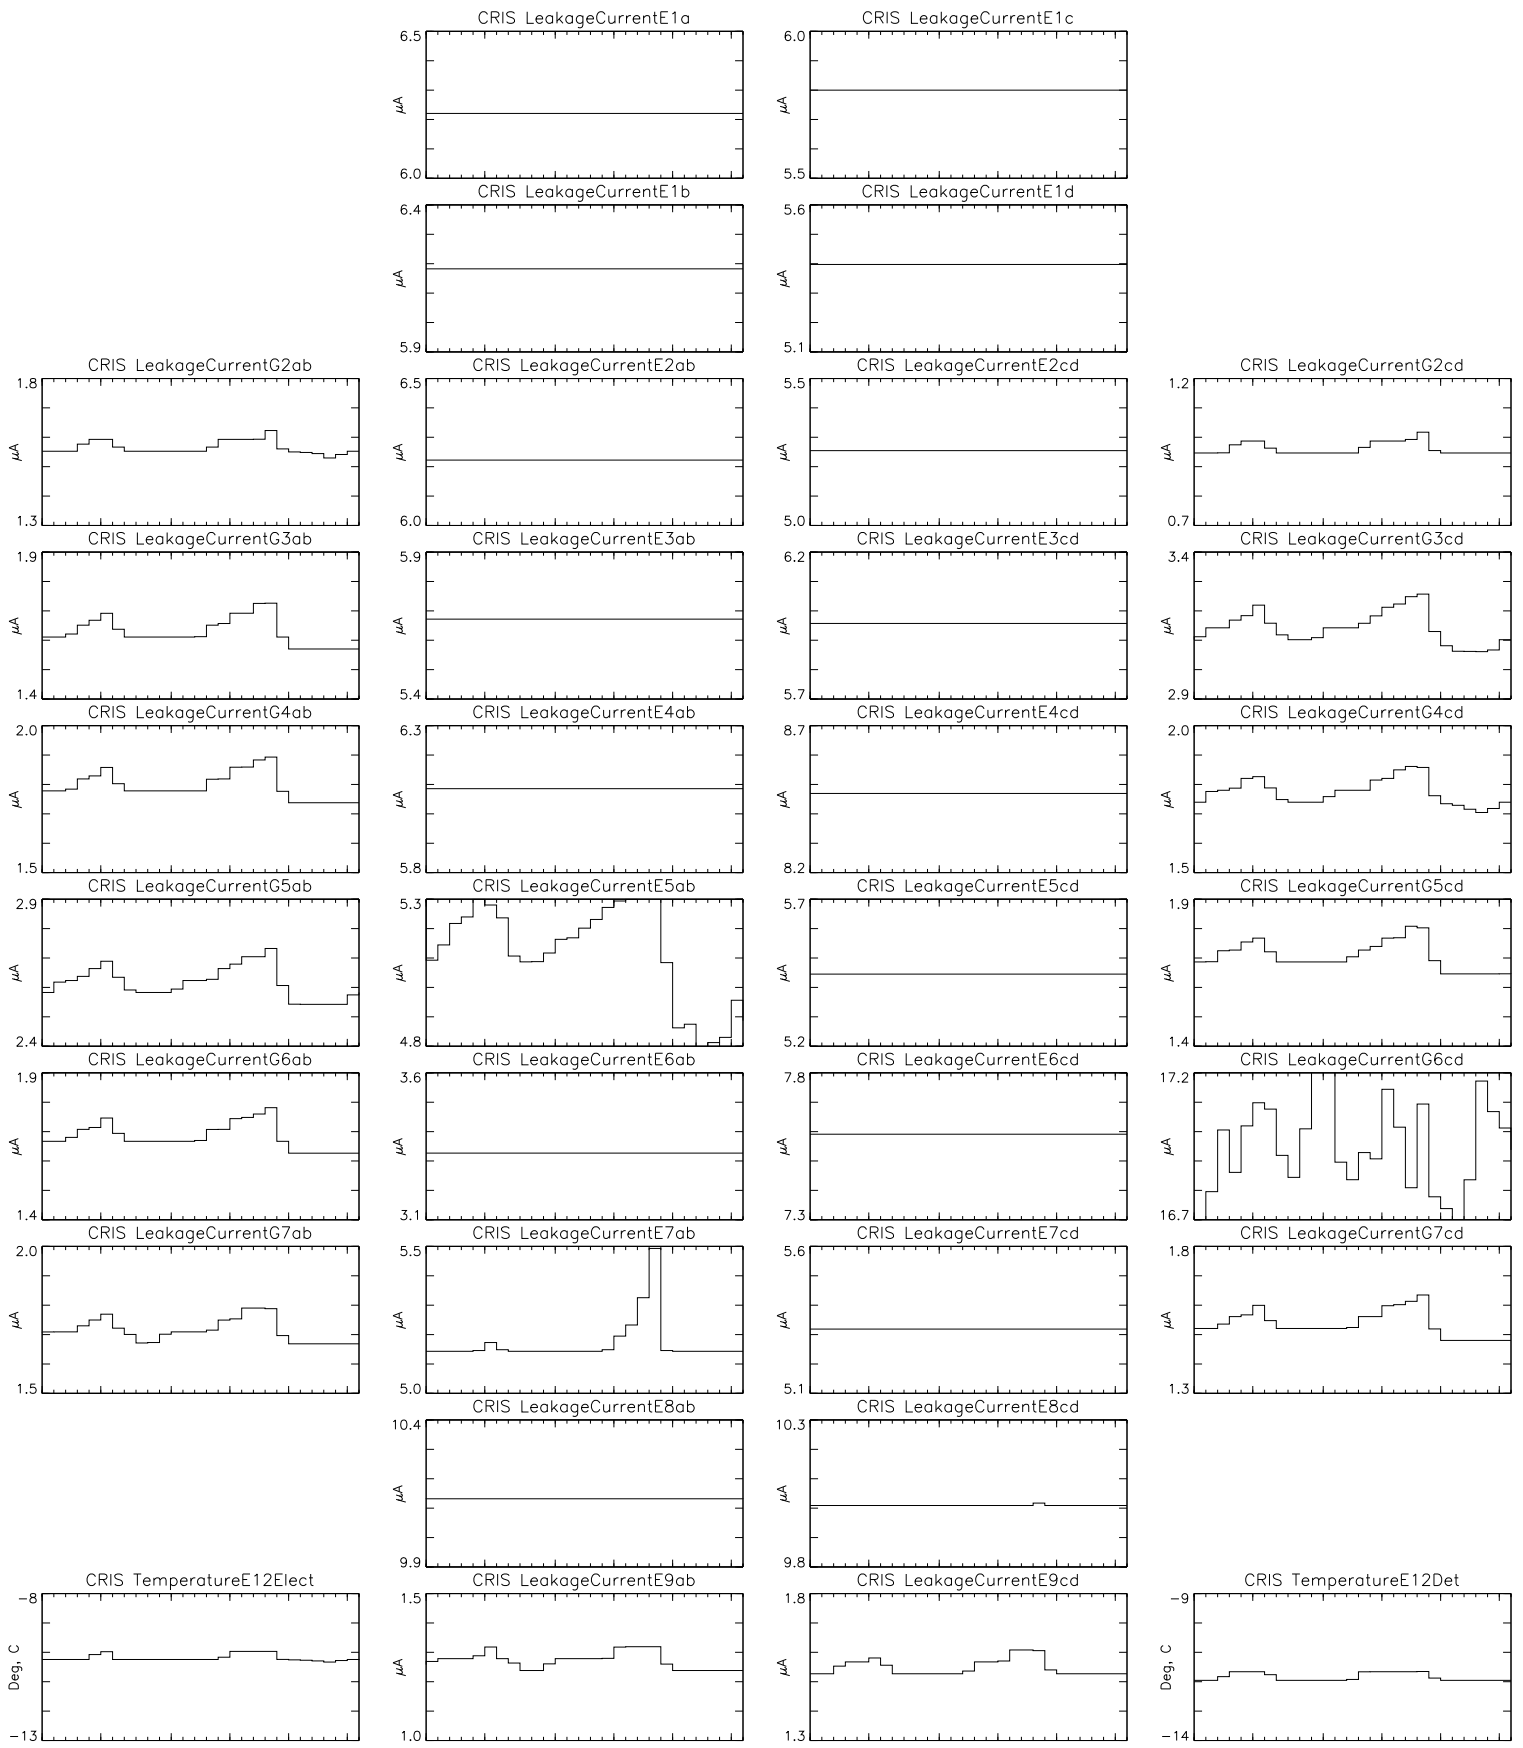

Bartels Rotation 2548 – Daily Averages  
 (21-May-2020 thru 16-Jun-2020)  
 (142/2020 thru 168/2020)

21 26 Jun 1 6 11 16  
 time (21-May-2020 to 17-Jun-2020)

Bartels Rotation 2548 – Daily Averages  
 (21-May-2020 thru 16-Jun-2020)  
 (142/2020 thru 168/2020)

21 26 Jun 1 6 11 16  
 time (21-May-2020 to 17-Jun-2020)

Bartels Rotation 2548 – Daily Averages  
(21-May-2020 thru 16-Jun-2020)  
(142/2020 thru 168/2020)

Bartels Rotation 2548 – Daily Averages  
 (21-May-2020 thru 16-Jun-2020)  
 (142/2020 thru 168/2020)

21 26 Jun 1 6 11 16  
 time (21-May-2020 to 17-Jun-2020)