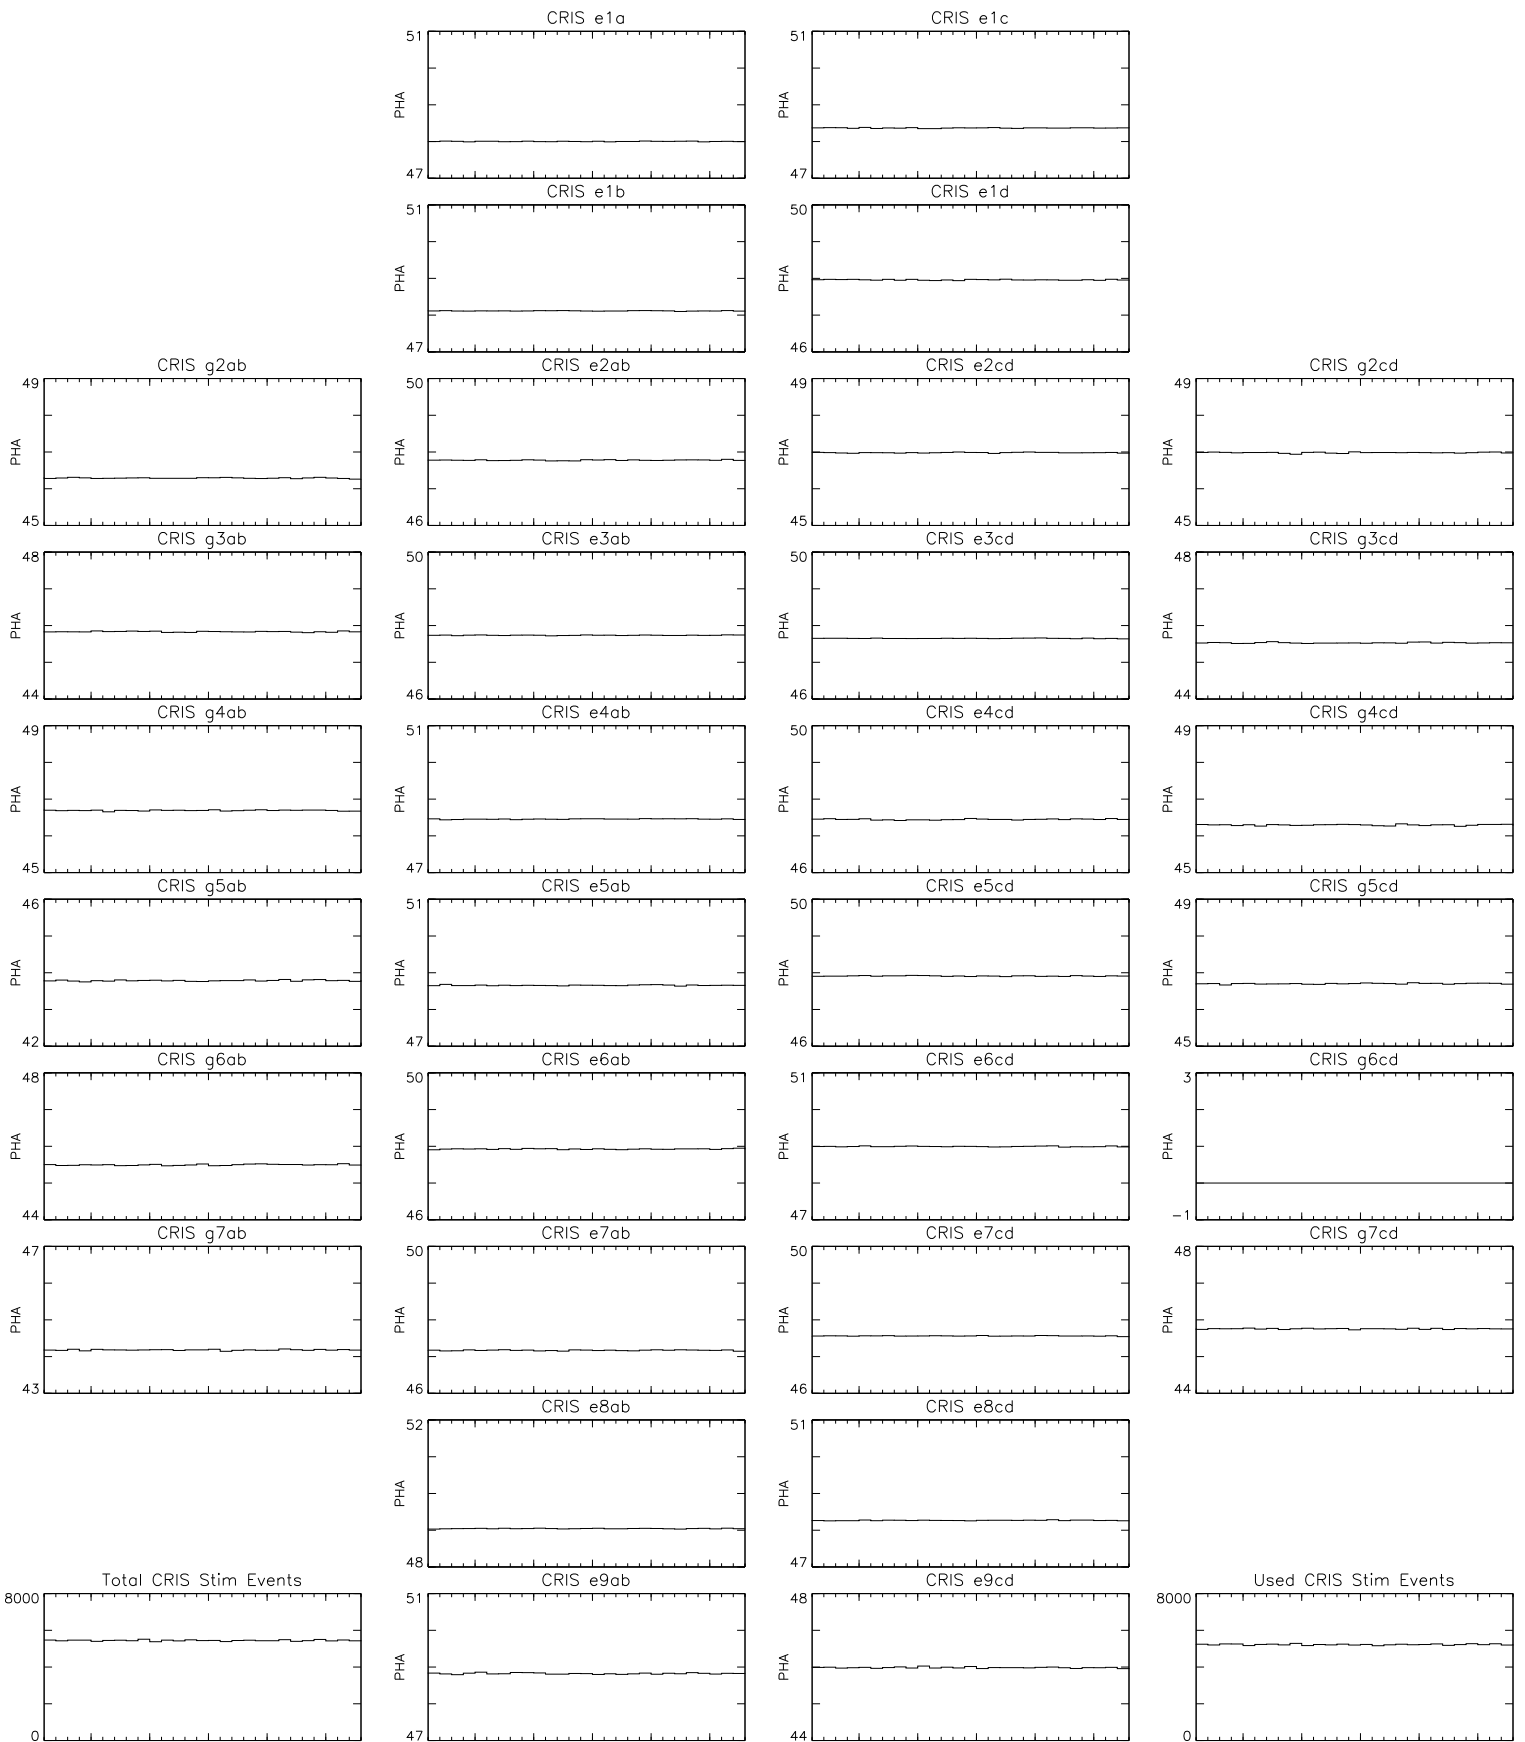

Bartels Rotation 2549
 Stim events – Daily fitted slope
 (17-Jun-2020 thru 13-Jul-2020) (169/2020 thru 195/2020)

Bartels Rotation 2549
 Stim events – Daily fitted offset
 (17-Jun-2020 thru 13-Jul-2020) (169/2020 thru 195/2020)

21 26 Jul 1 6 11

time (17-Jun-2020 to 14-Jul-2020)