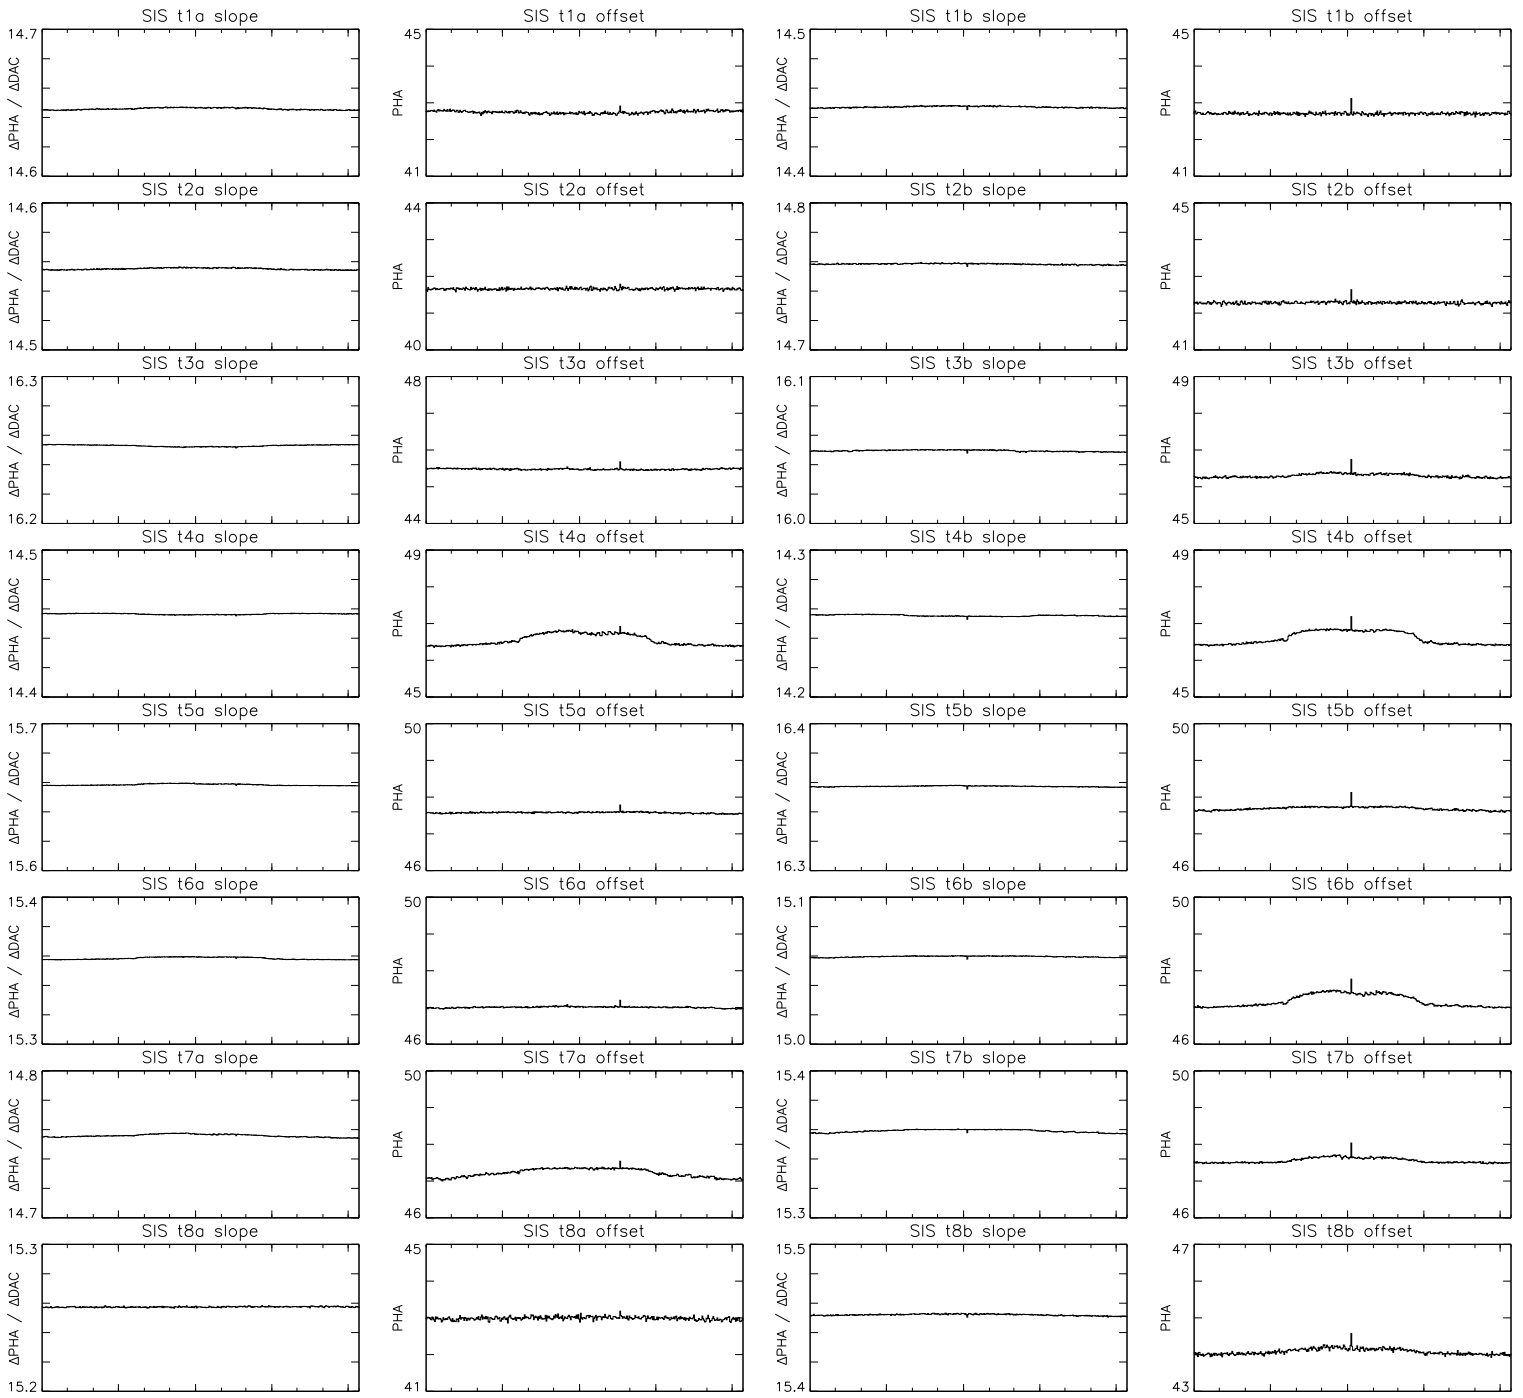

Bartels Rotation 2536–2549
 Stim events – Daily fitted slope & offset
 (02-Jul-2019 thru 13-Jul-2020) (183/2019 thru 195/2020)

Oct Jan Apr Jul
 time (02-Jul-2019 to 14-Jul-2020)