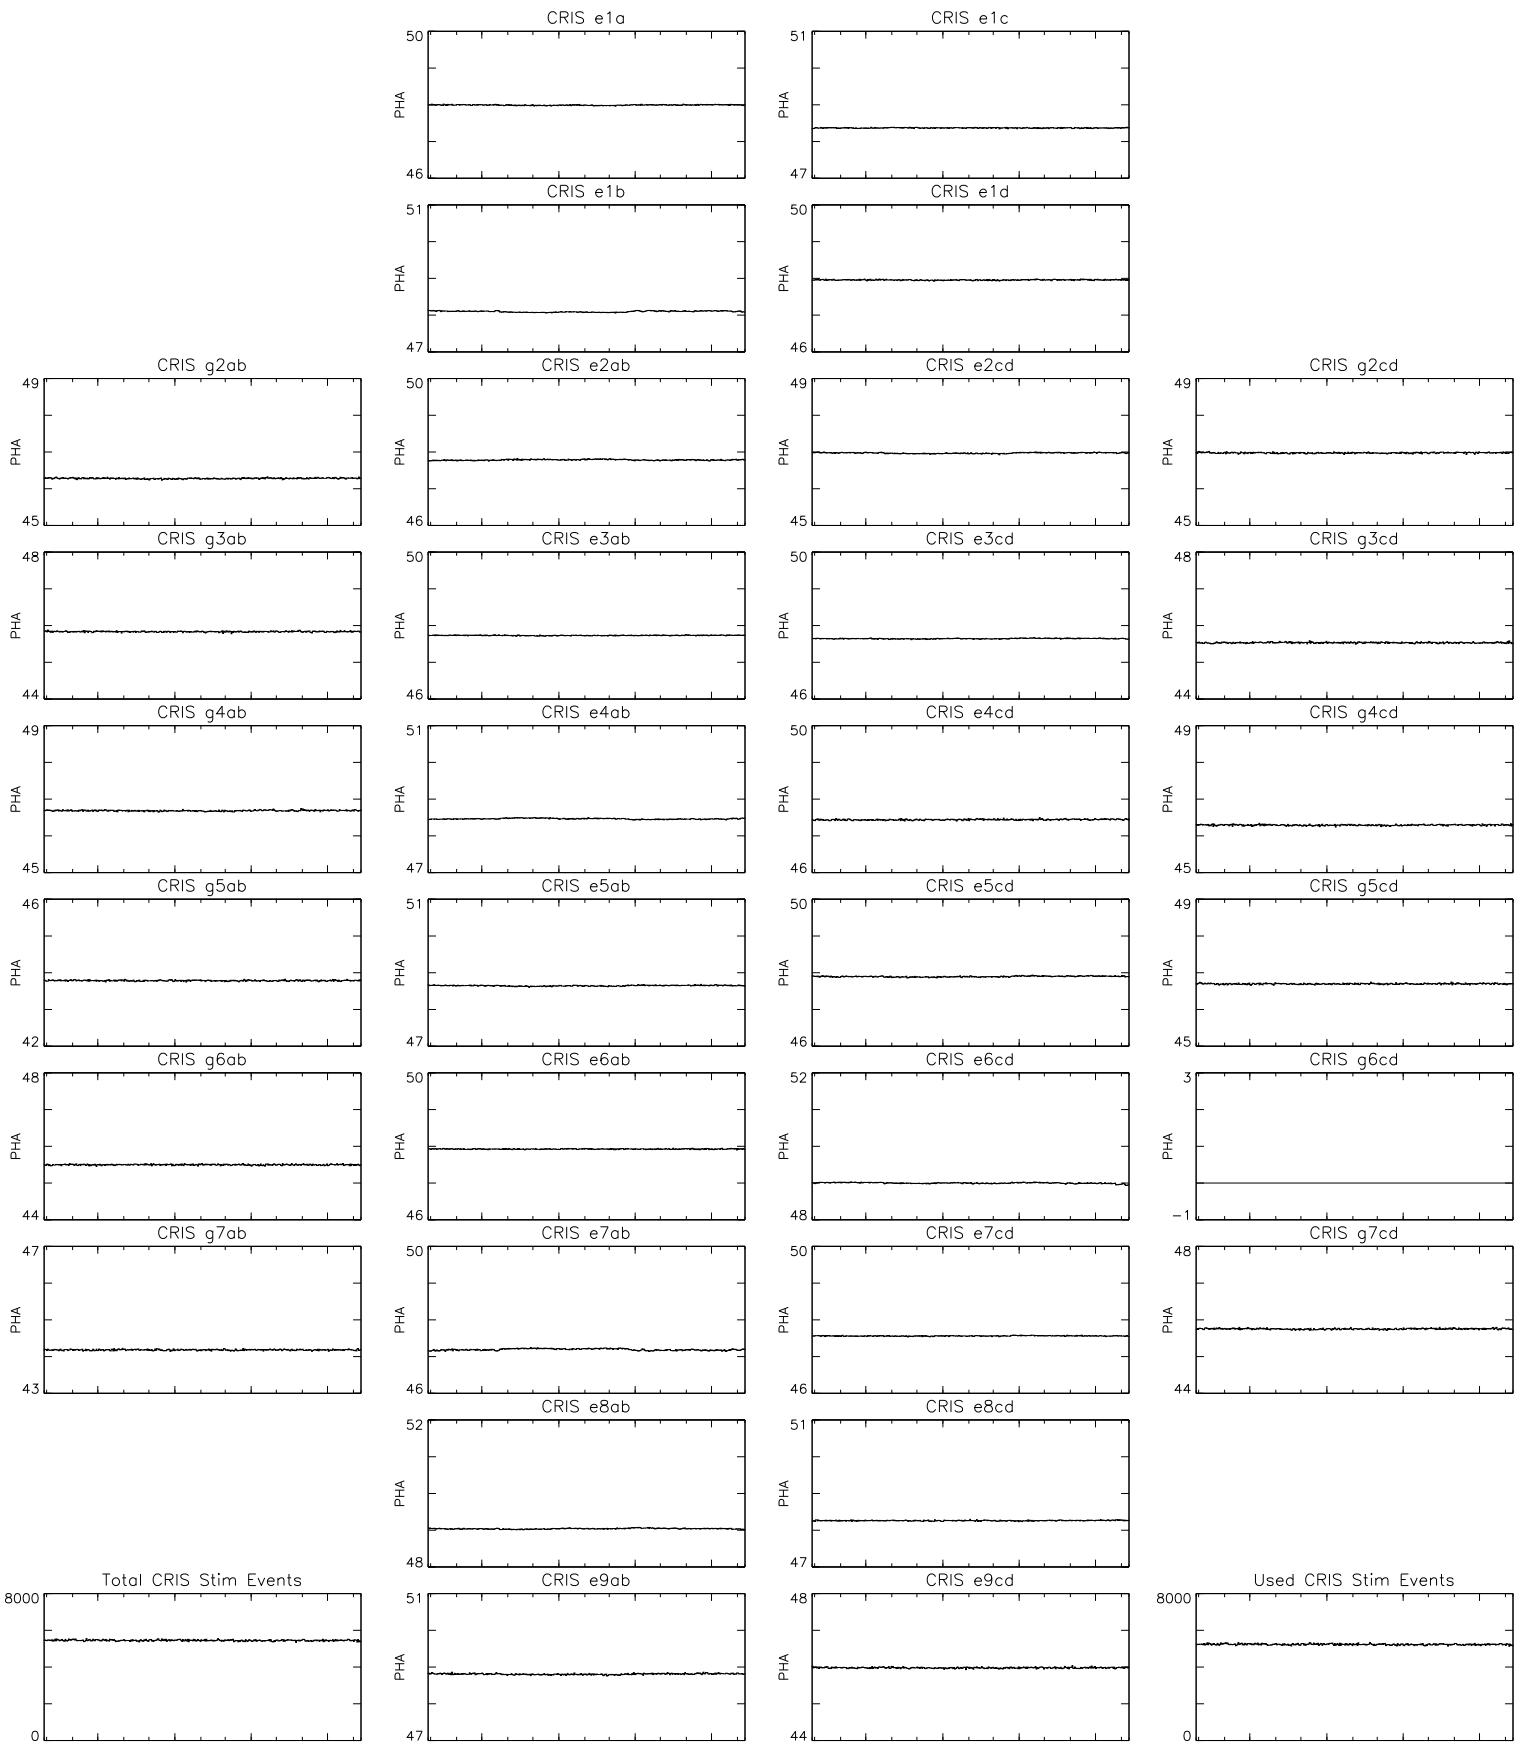

Bartels Rotation 2537–2550
 Stim events – Daily fitted slope
 (29–Jul–2019 thru 09–Aug–2020) (210/2019 thru 222/2020)

Bartels Rotation 2537–2550
 Stim events – Daily fitted offset
 (29-Jul-2019 thru 09-Aug-2020) (210/2019 thru 222/2020)

time (29-Jul-2019 to 10-Aug-2020)