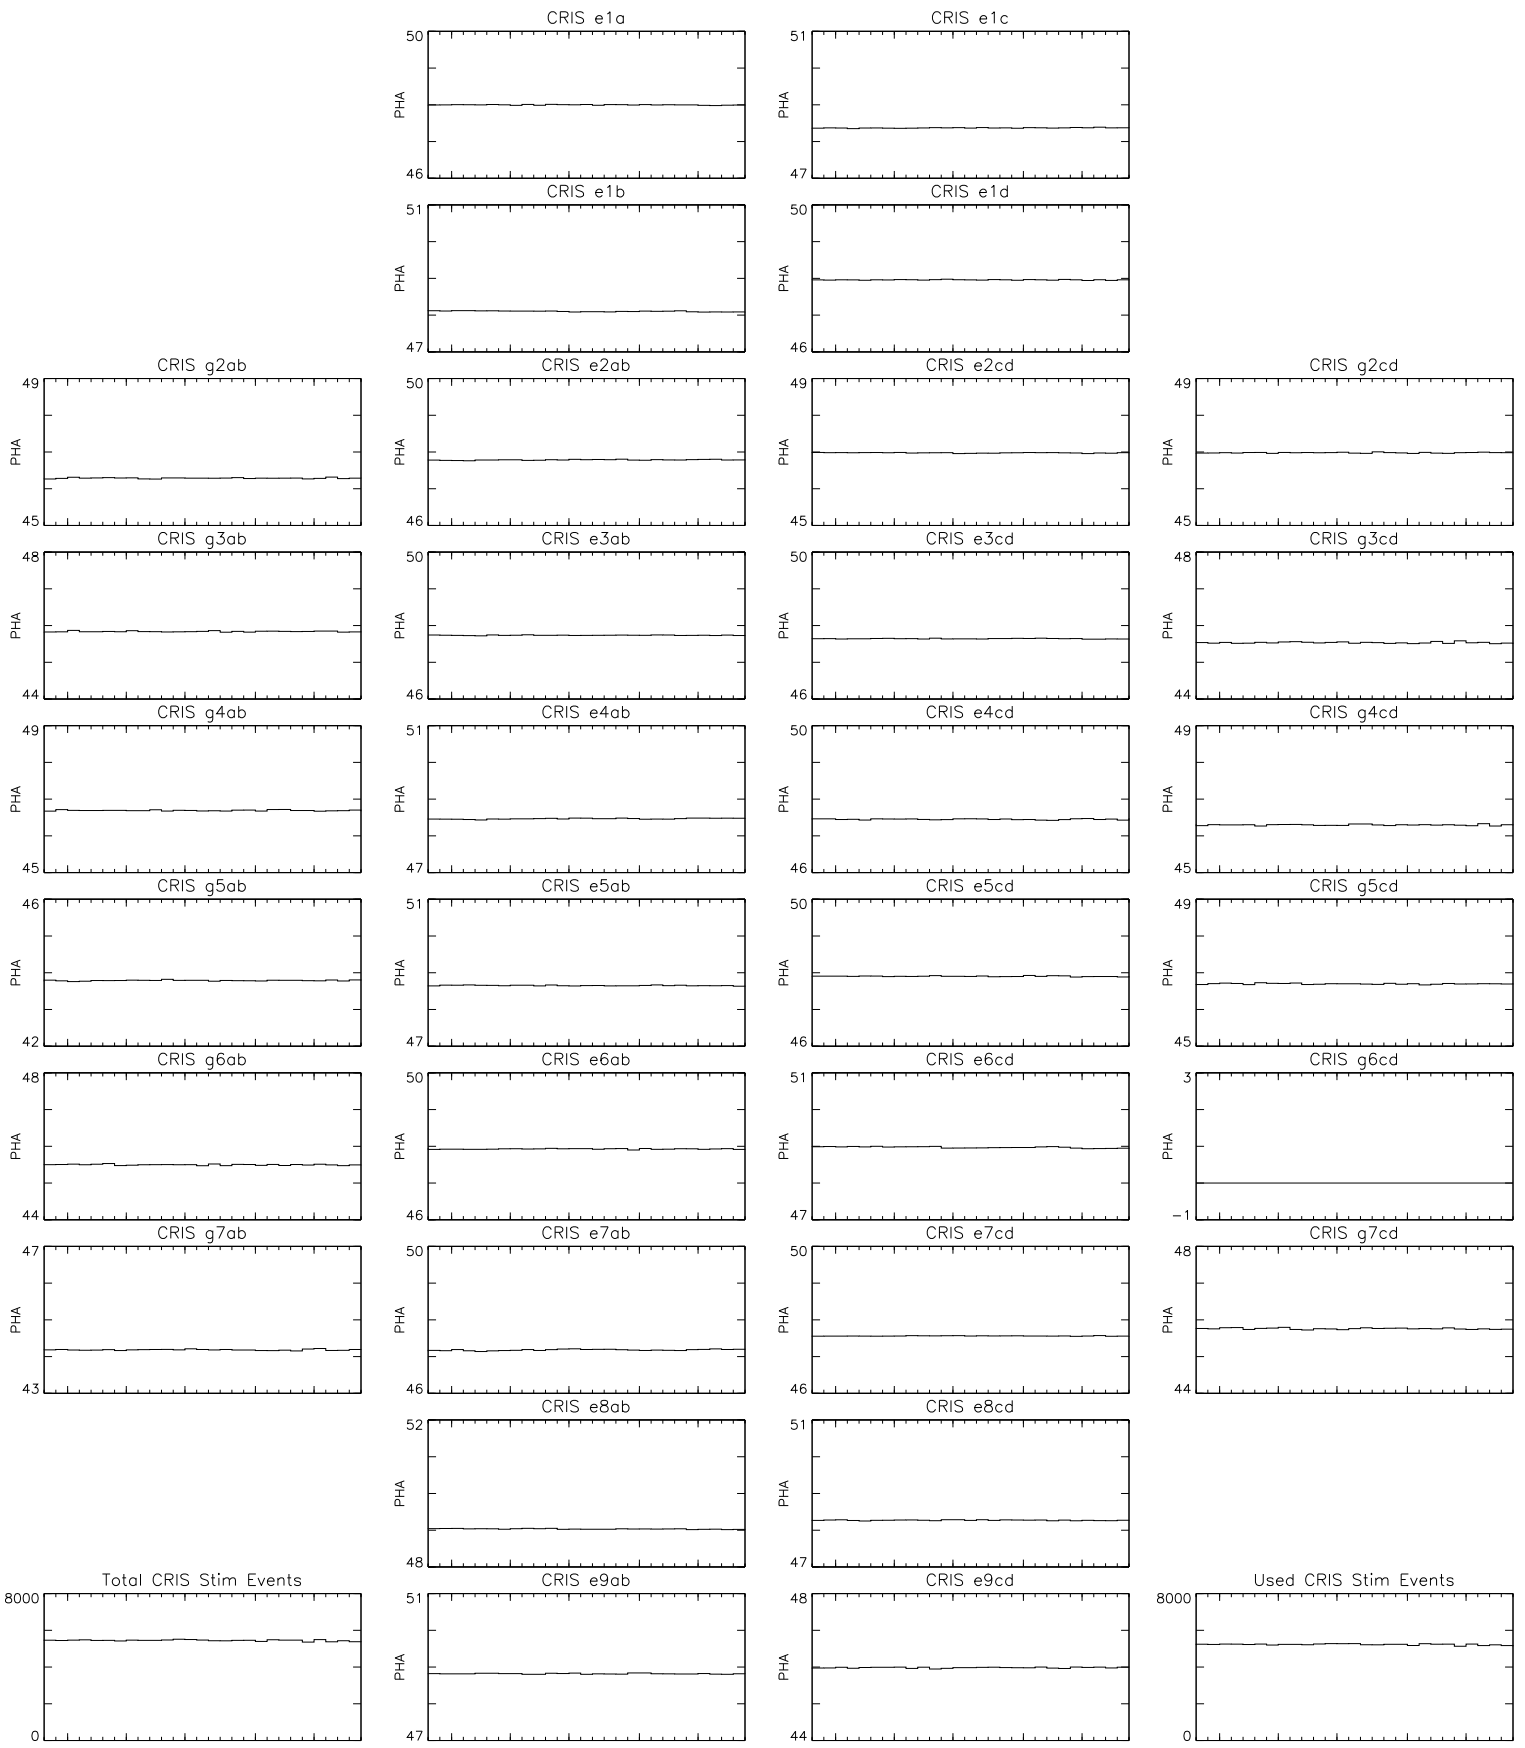

Bartels Rotation 2550
 Stim events – Daily fitted slope
 (14-Jul-2020 thru 09-Aug-2020) (196/2020 thru 222/2020)

Bartels Rotation 2550
 Stim events – Daily fitted offset
 (14-Jul-2020 thru 09-Aug-2020) (196/2020 thru 222/2020)

16 21 26 Aug 1 6
 time (14-Jul-2020 to 10-Aug-2020)