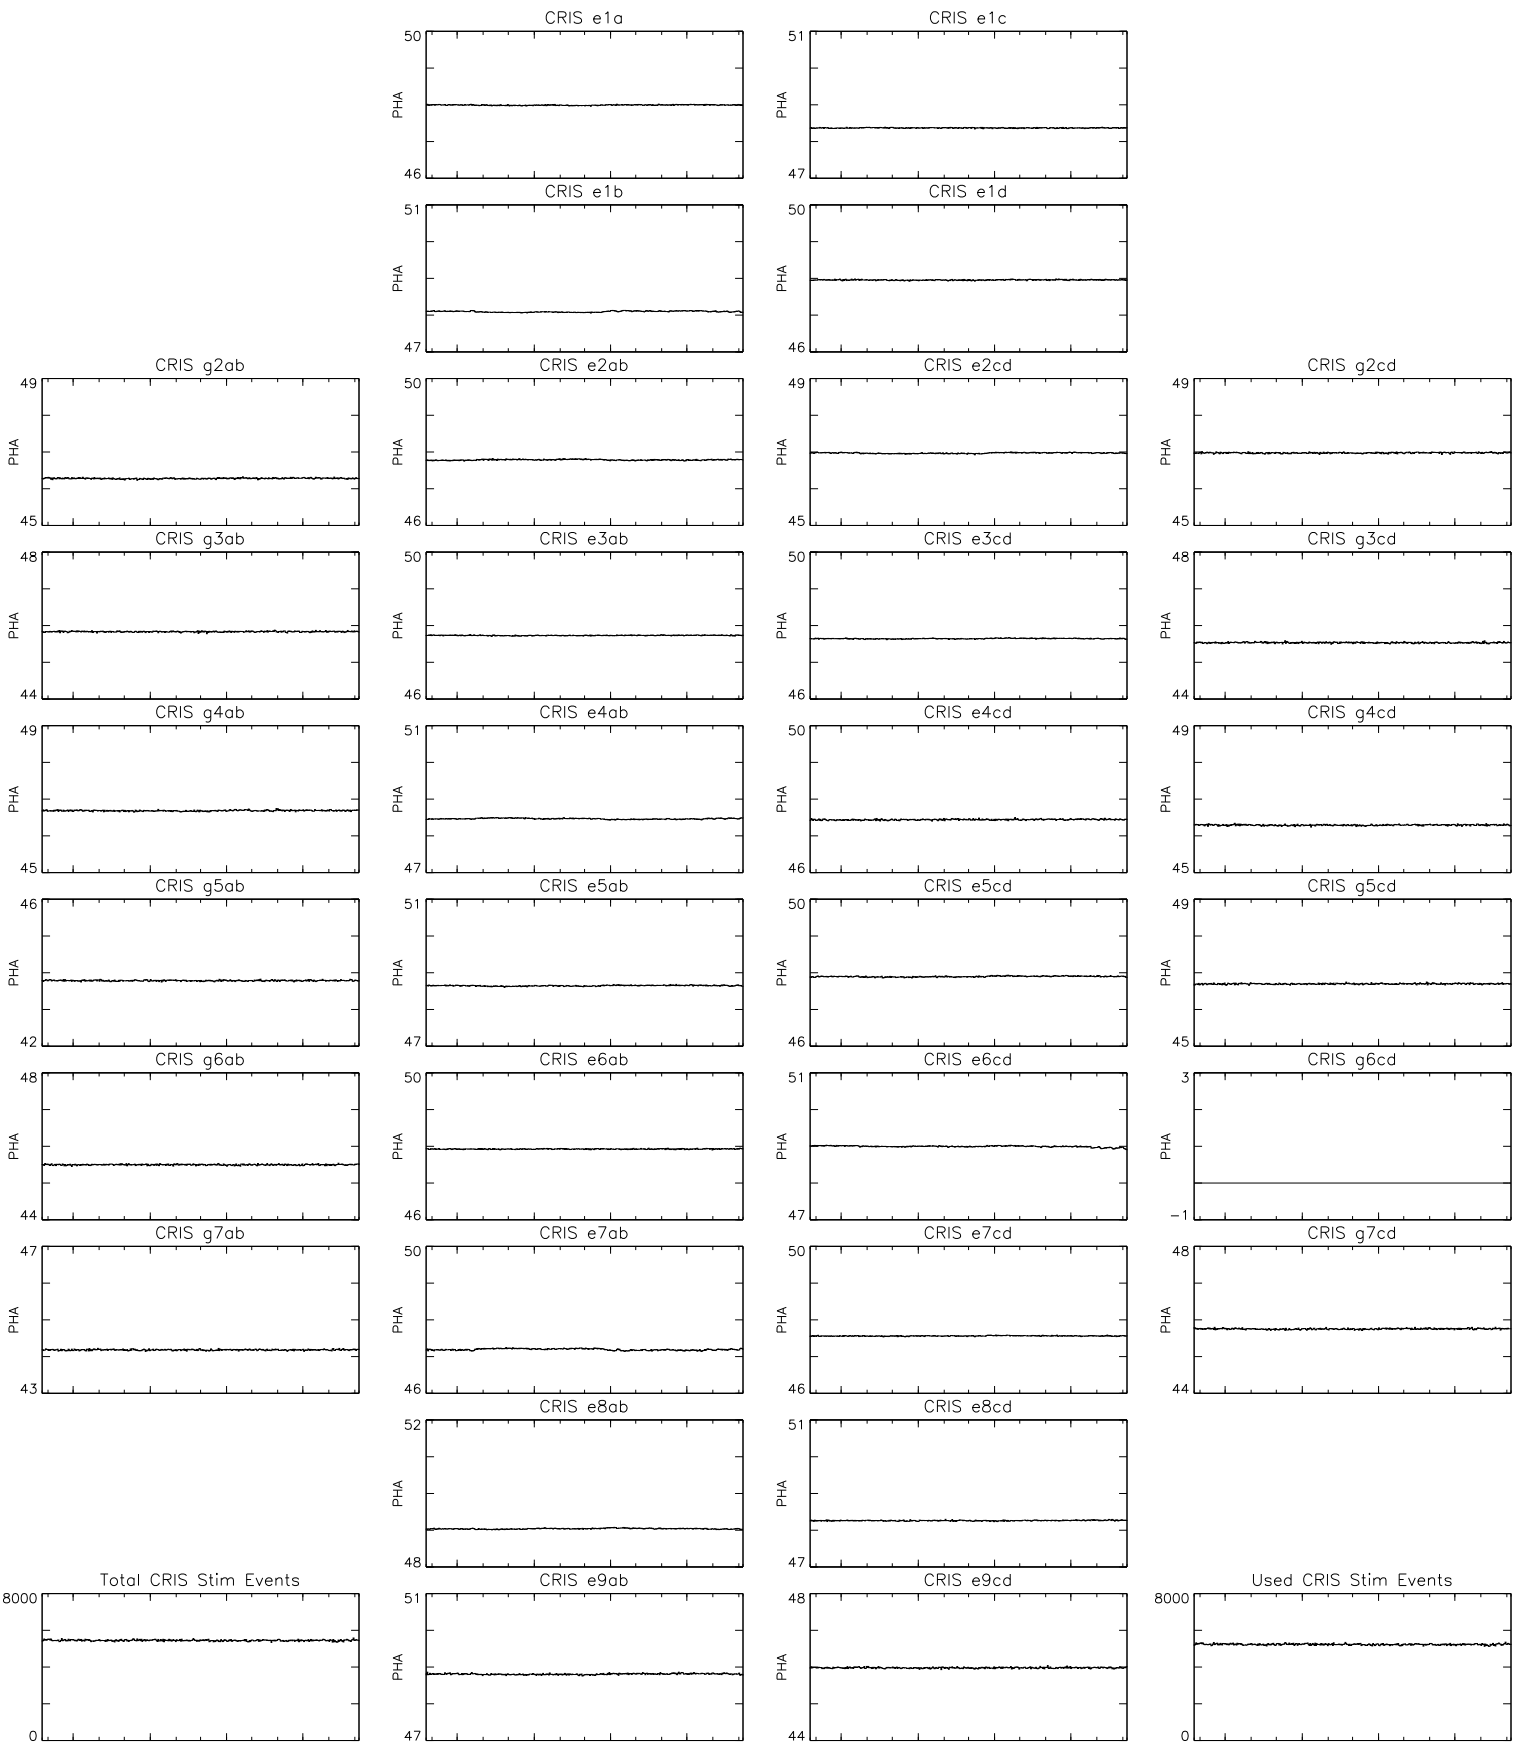

Bartels Rotation 2538–2551
 Stim events – Daily fitted slope
 (25–Aug–2019 thru 05–Sep–2020) (237/2019 thru 249/2020)

Bartels Rotation 2538–2551
 Stim events – Daily fitted offset
 (25–Aug–2019 thru 05–Sep–2020) (237/2019 thru 249/2020)

Oct Jan Apr Jul
 time (25–Aug–2019 to 06–Sep–2020)