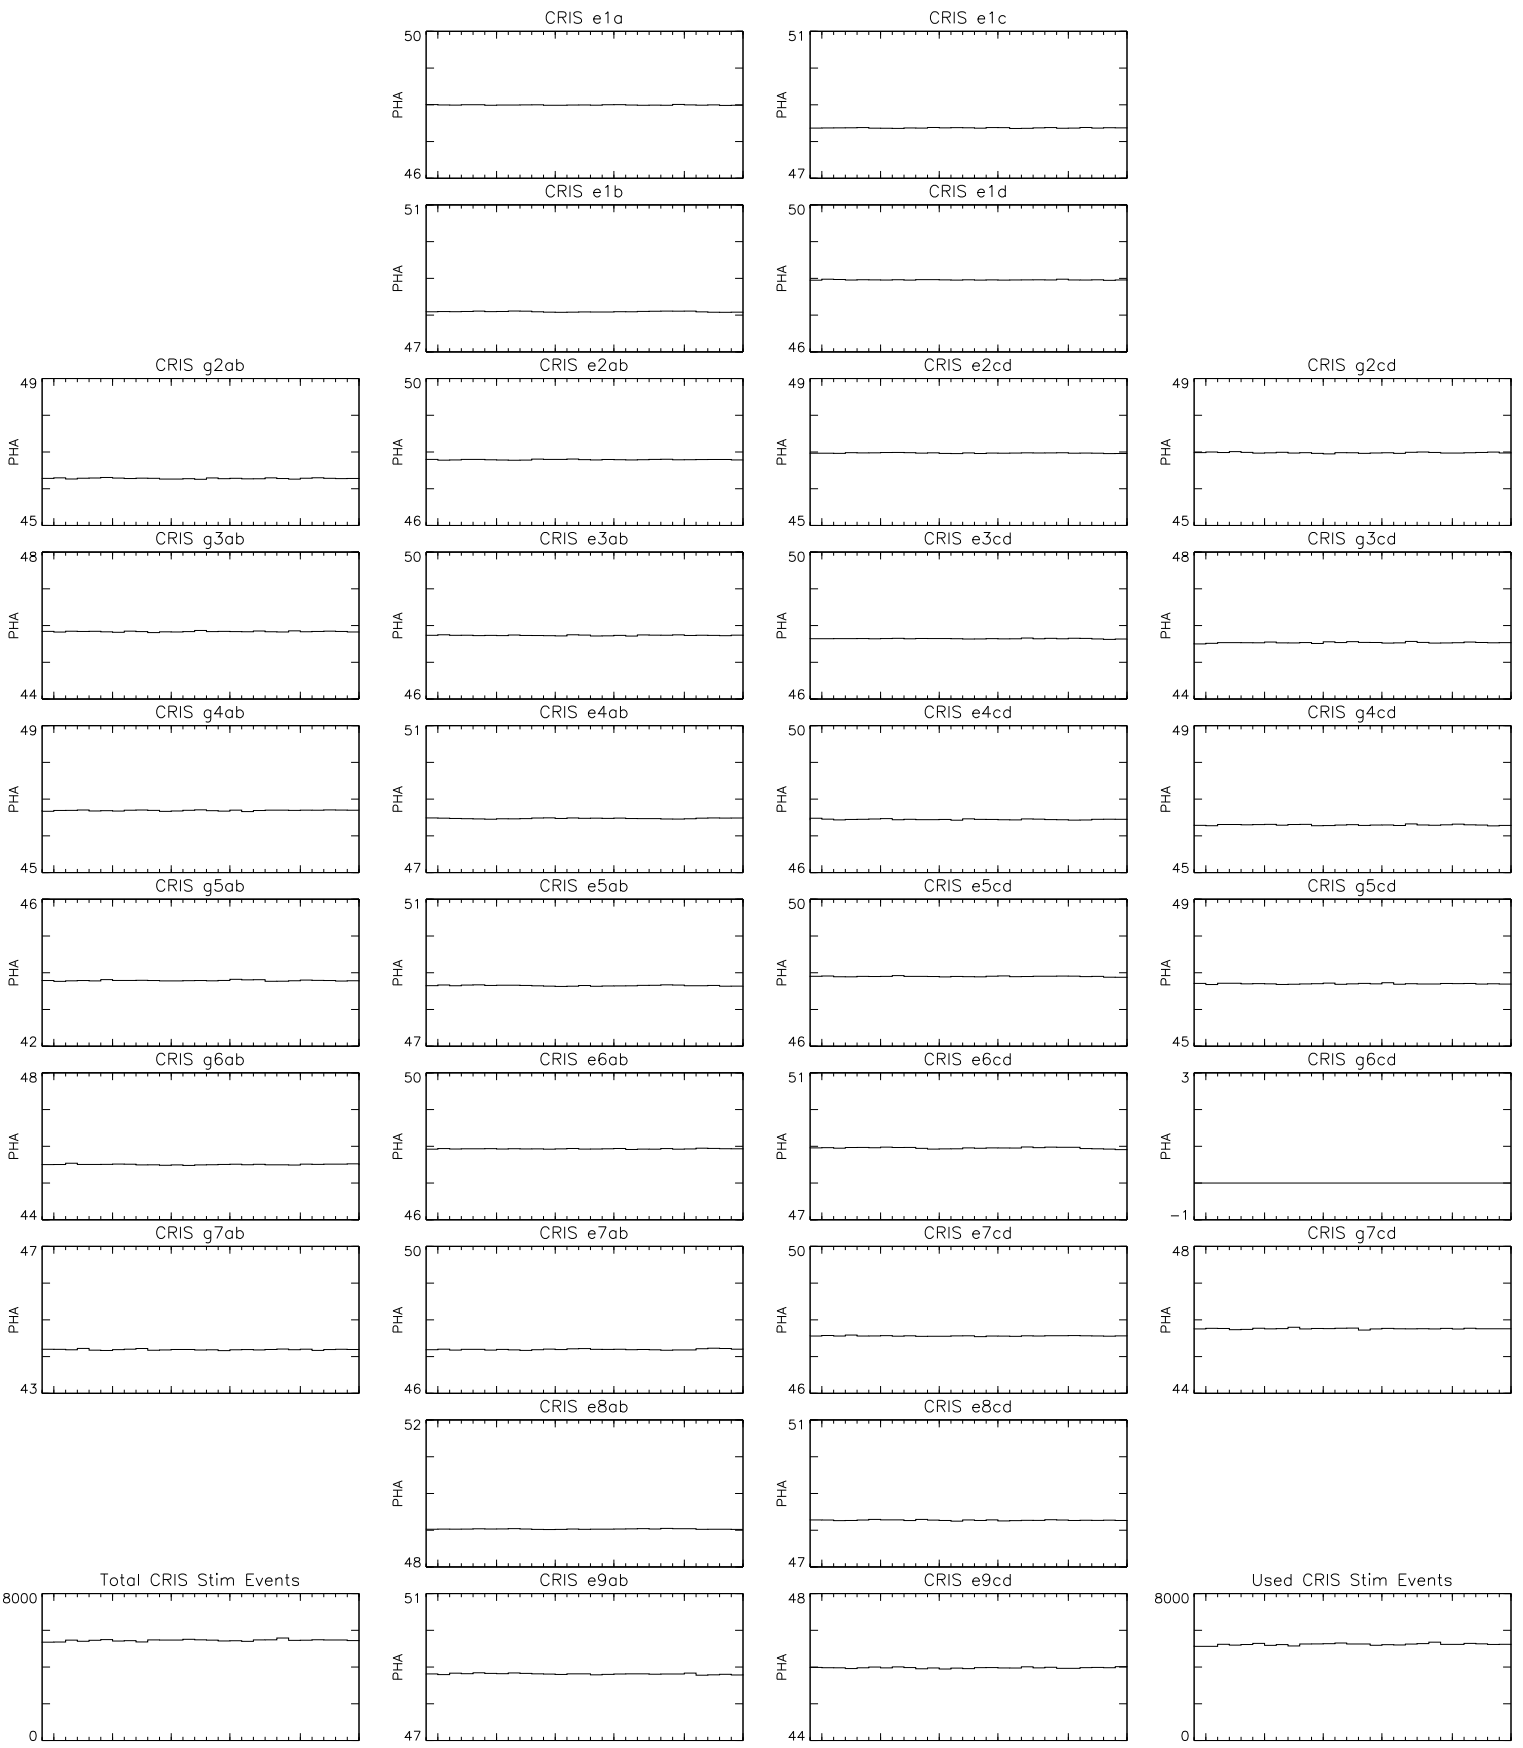

Bartels Rotation 2551
 Stim events – Daily fitted slope
 (10-Aug-2020 thru 05-Sep-2020) (223/2020 thru 249/2020)

Bartels Rotation 2551
 Stim events – Daily fitted offset
 (10-Aug-2020 thru 05-Sep-2020) (223/2020 thru 249/2020)

time (10-Aug-2020 to 06-Sep-2020)