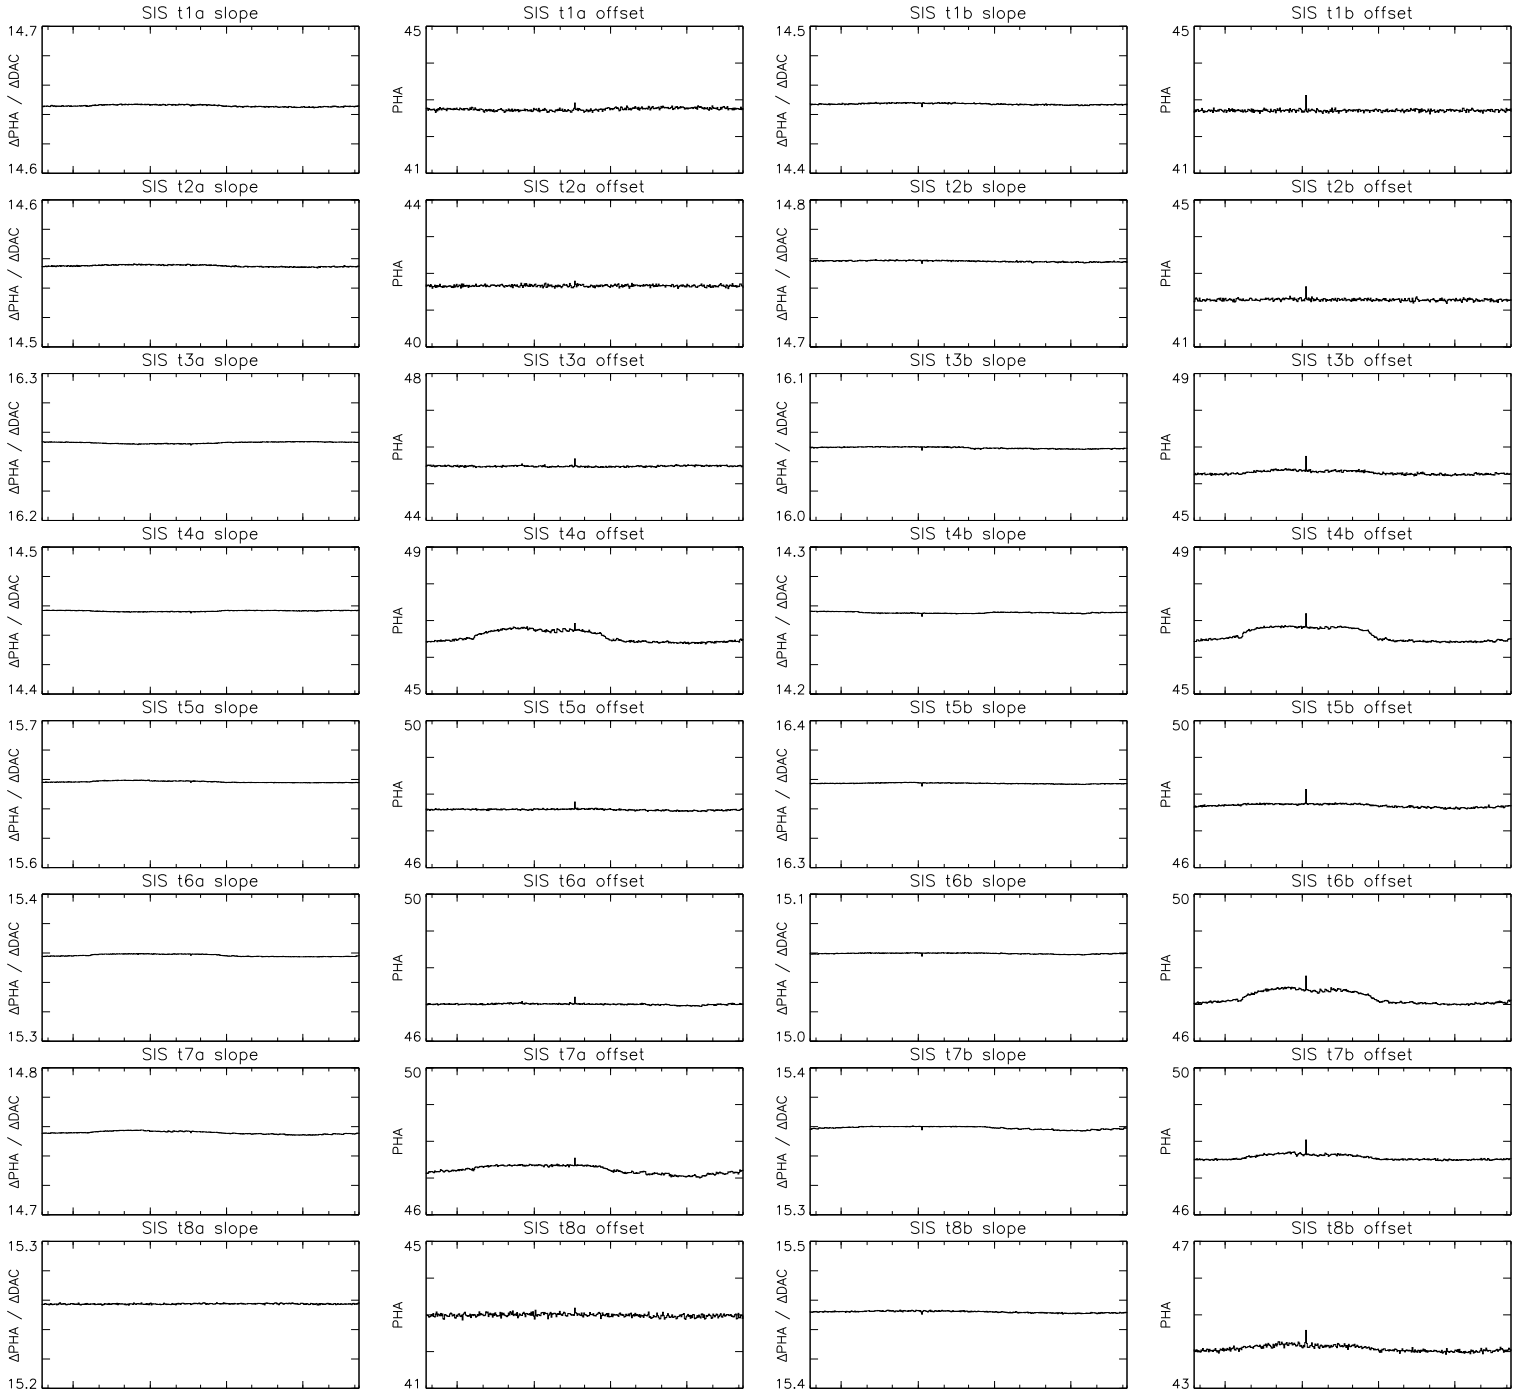

Bartels Rotation 2538–2551  
 Stim events – Daily fitted slope & offset  
 (25–Aug–2019 thru 05–Sep–2020) (237/2019 thru 249/2020)

Oct                      Jan                      Apr                      Jul  
 time (25–Aug–2019 to 06–Sep–2020)