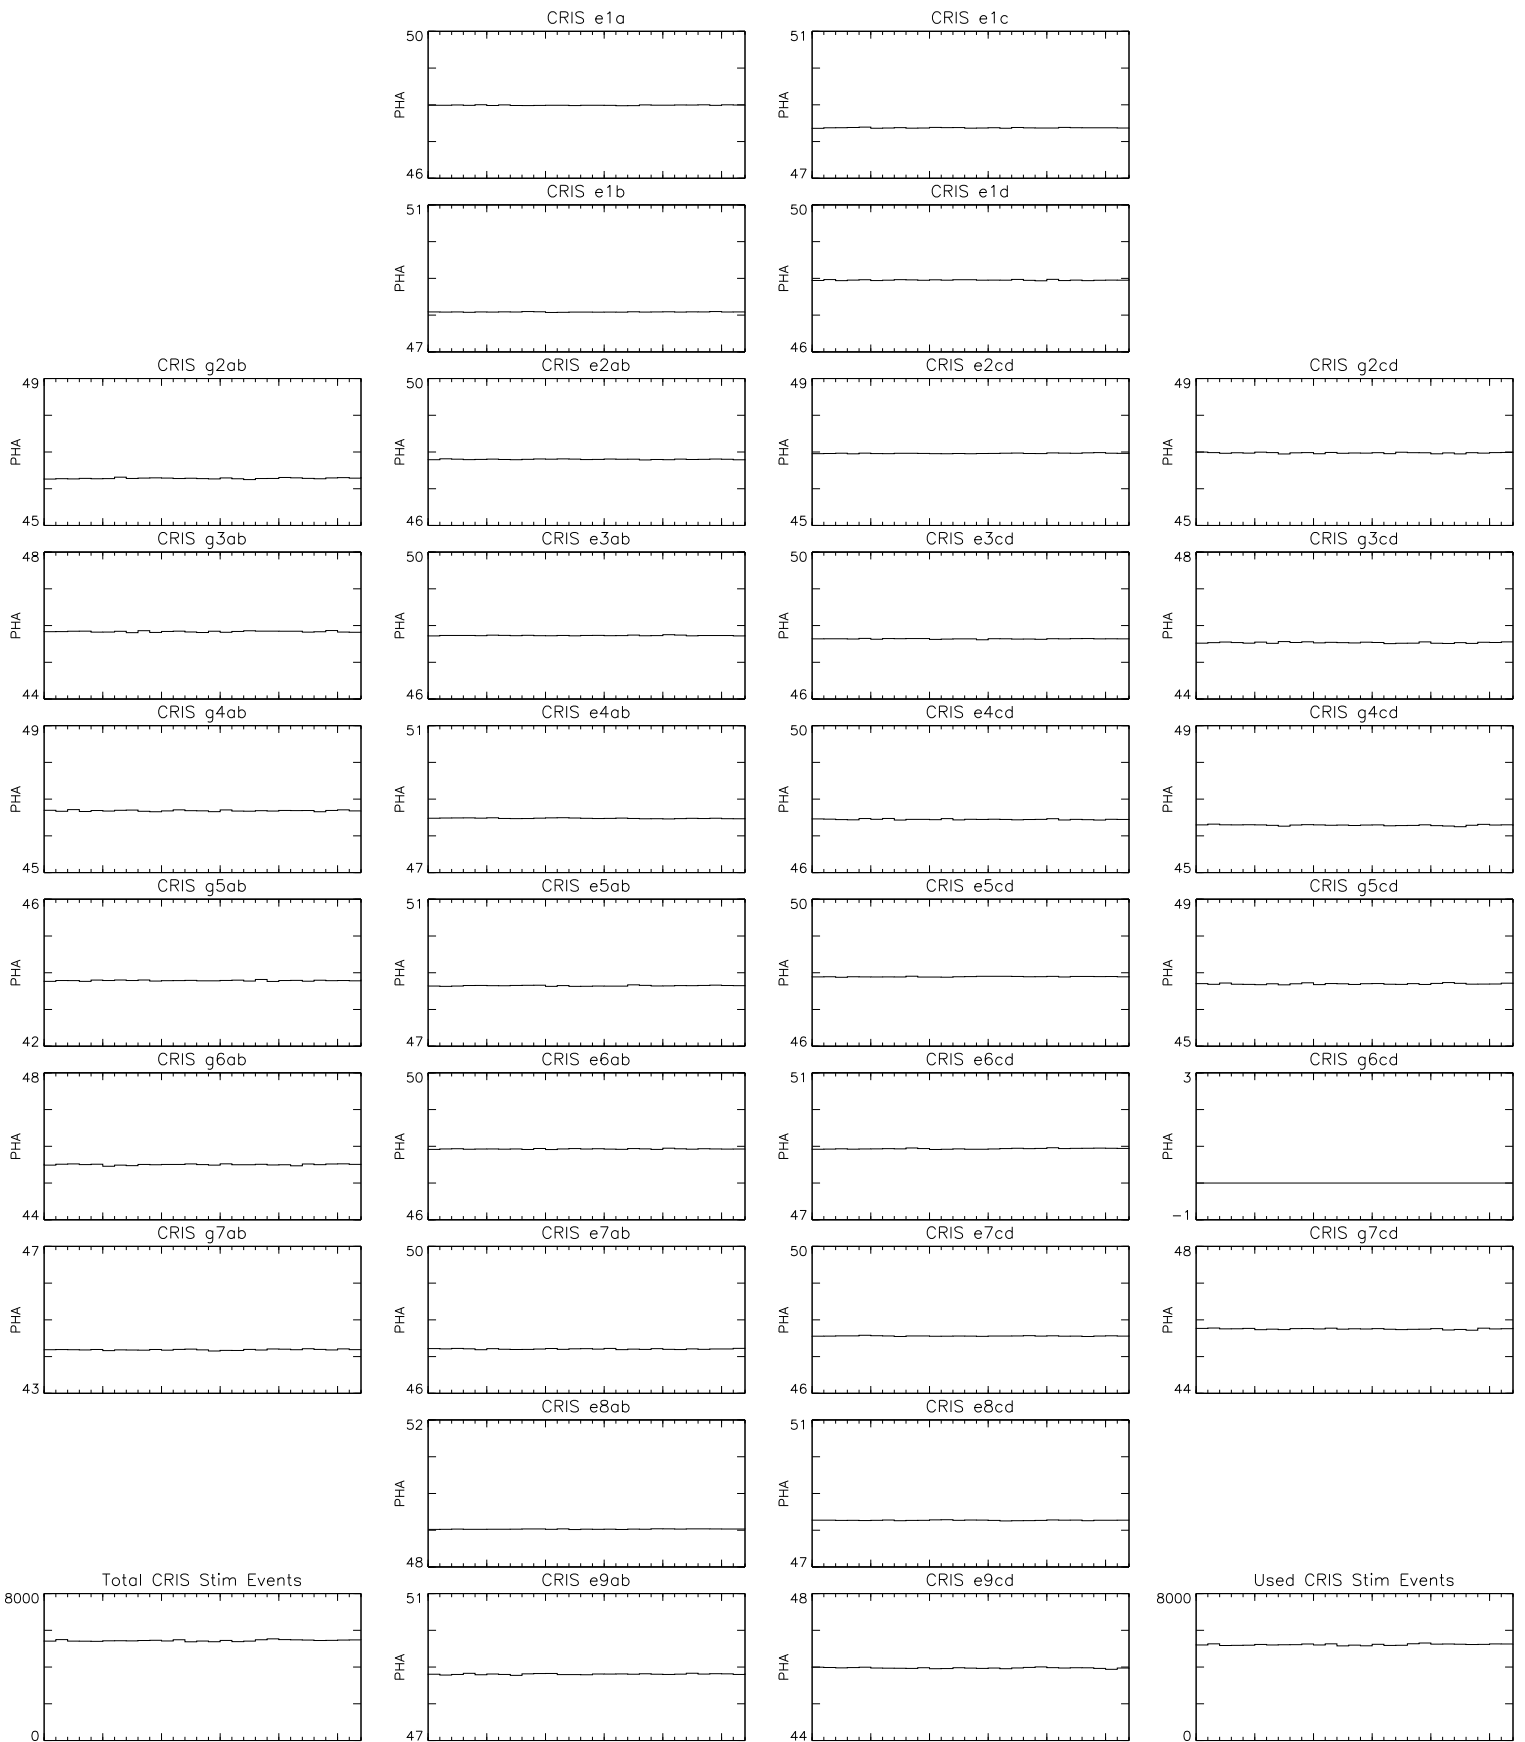

Bartels Rotation 2552  
 Stim events – Daily fitted slope  
 (06-Sep-2020 thru 02-Oct-2020) (250/2020 thru 276/2020)

Bartels Rotation 2552  
 Stim events - Daily fitted offset  
 (06-Sep-2020 thru 02-Oct-2020) (250/2020 thru 276/2020)

6                      11                      16                      21                      26                      Oct 1

time (06-Sep-2020 to 03-Oct-2020)