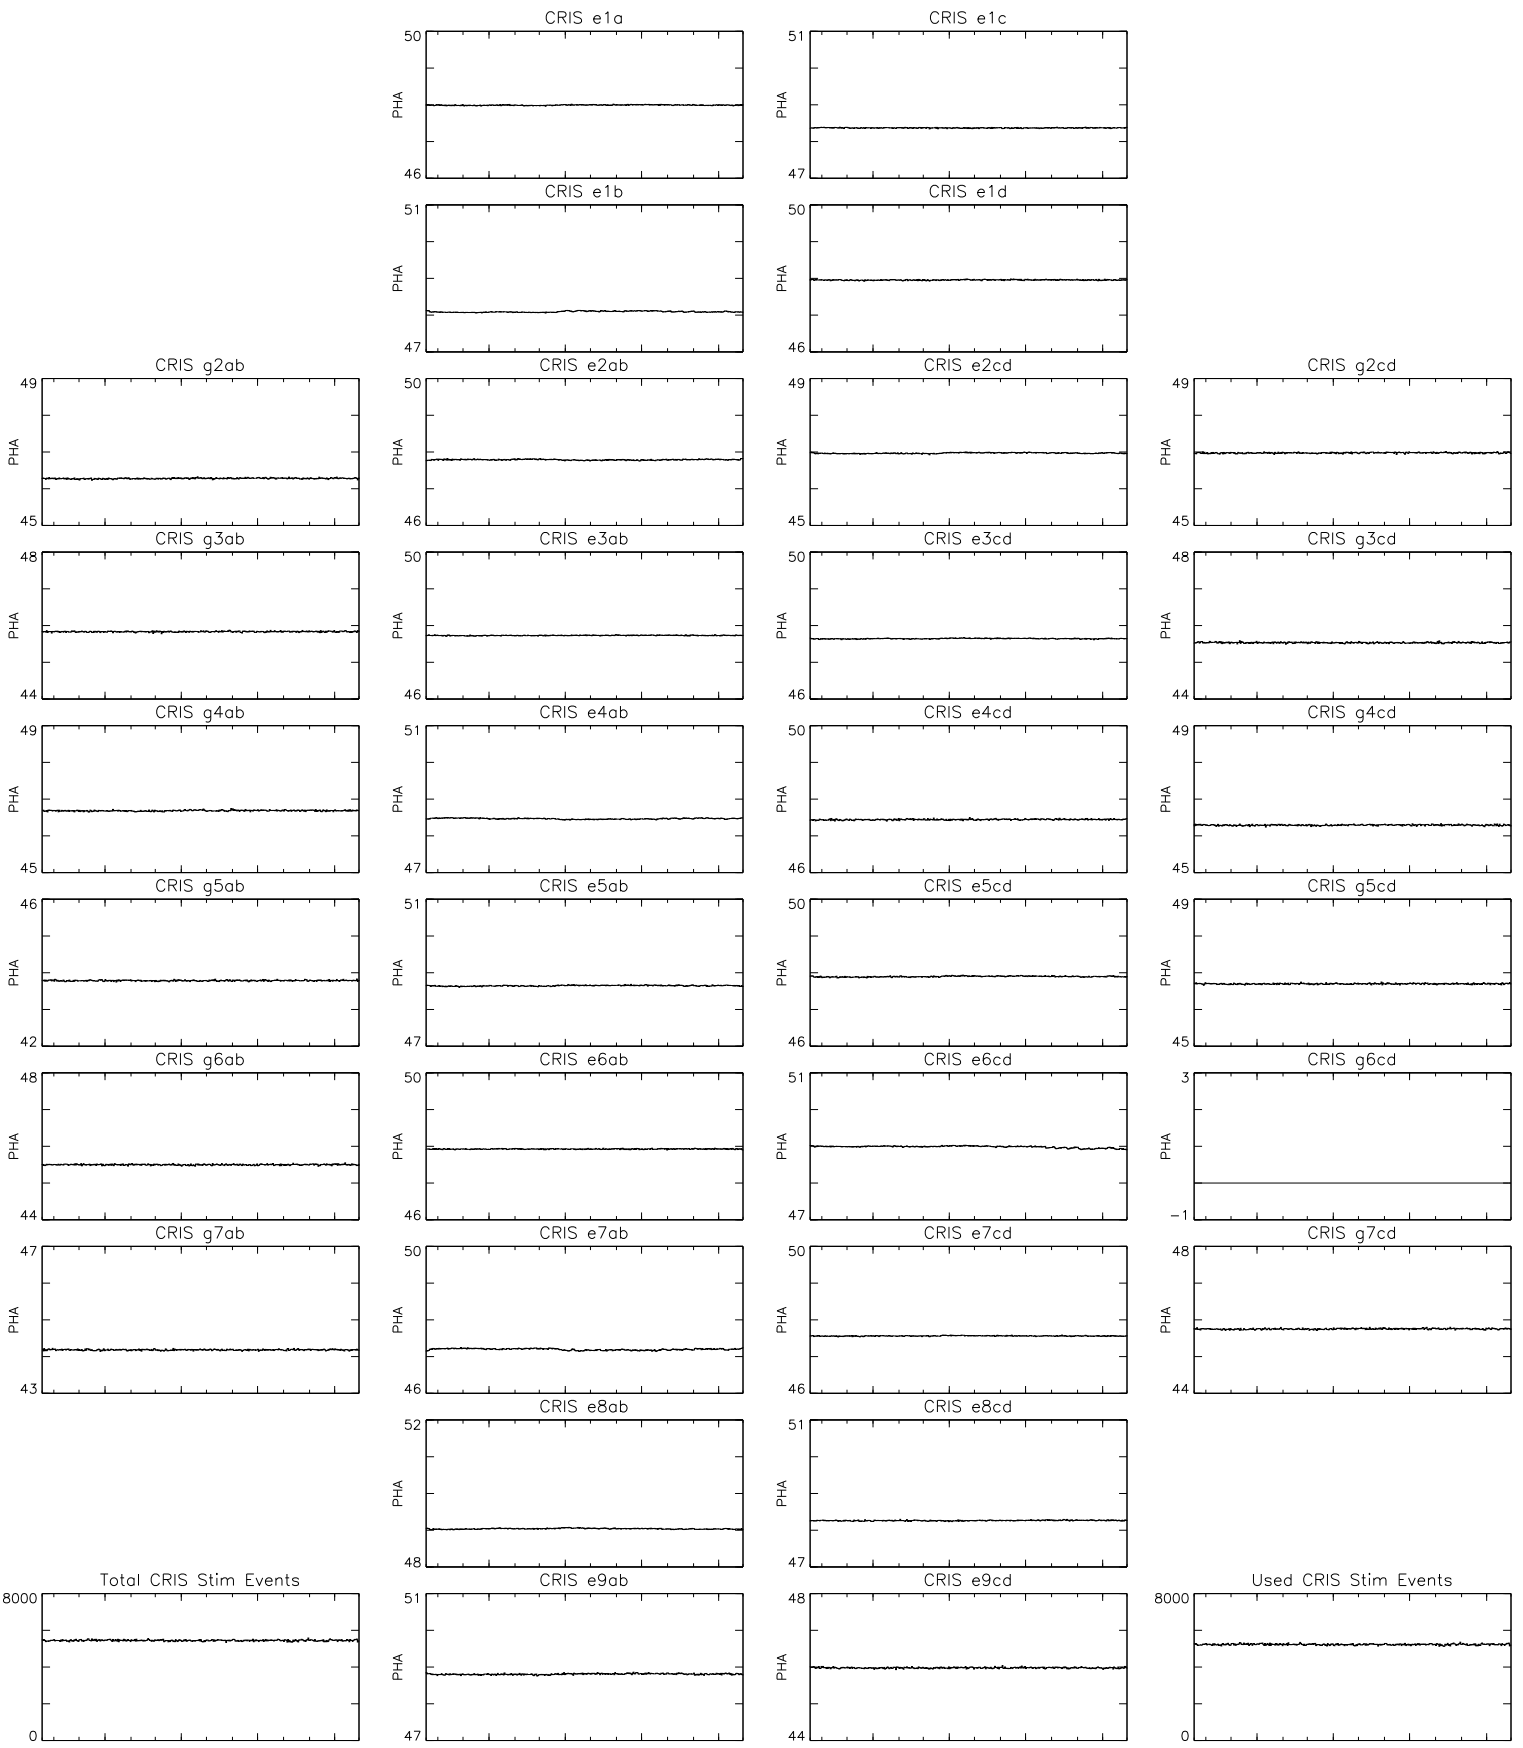

Bartels Rotation 2540–2553
 Stim events – Daily fitted slope
 (18–Oct–2019 thru 29–Oct–2020) (291/2019 thru 303/2020)

Bartels Rotation 2540–2553
 Stim events – Daily fitted offset
 (18–Oct–2019 thru 29–Oct–2020) (291/2019 thru 303/2020)

Jan Apr Jul Oct
 time (18–Oct–2019 to 30–Oct–2020)