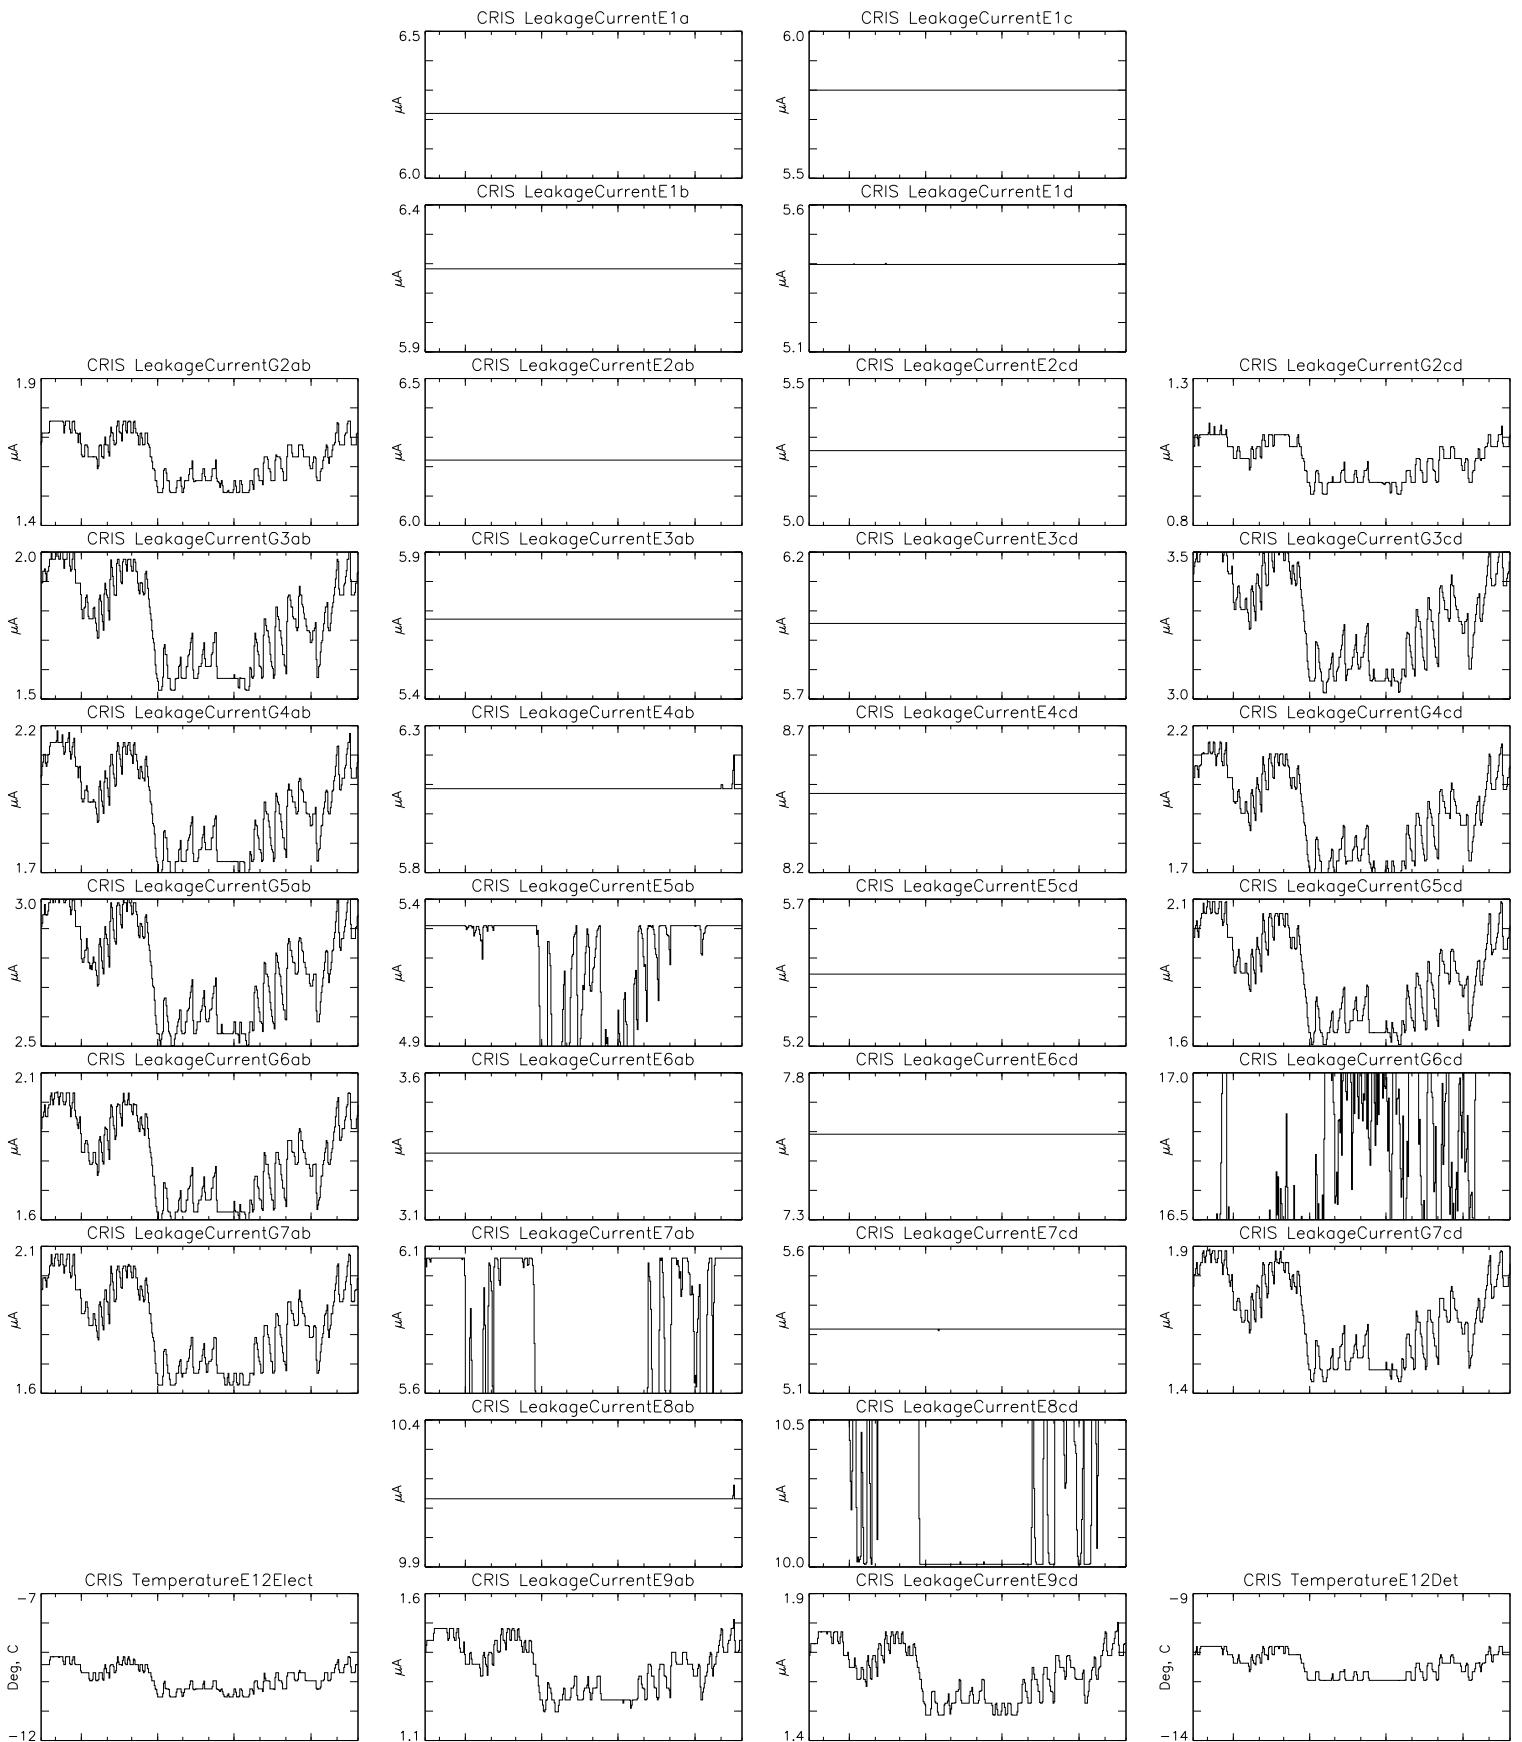

Bartels Rotation 2541-2554 – Daily Averages
 (14-Nov-2019 thru 25-Nov-2020)
 (318/2019 thru 330/2020)

Jan Apr Jul Oct
 time (14-Nov-2019 to 26-Nov-2020)

Bartels Rotation 2541–2554 – Daily Averages
 (14–Nov–2019 thru 25–Nov–2020)
 (318/2019 thru 330/2020)

Jan Apr Jul Oct
 time (14–Nov–2019 to 26–Nov–2020)

Bartels Rotation 2541-2554 – Daily Averages
(14-Nov-2019 thru 25-Nov-2020)
(318/2019 thru 330/2020)

Jan Apr Jul Oct
time (14-Nov-2019 to 26-Nov-2020)

Bartels Rotation 2541-2554 – Daily Averages
 (14–Nov–2019 thru 25–Nov–2020)
 (318/2019 thru 330/2020)