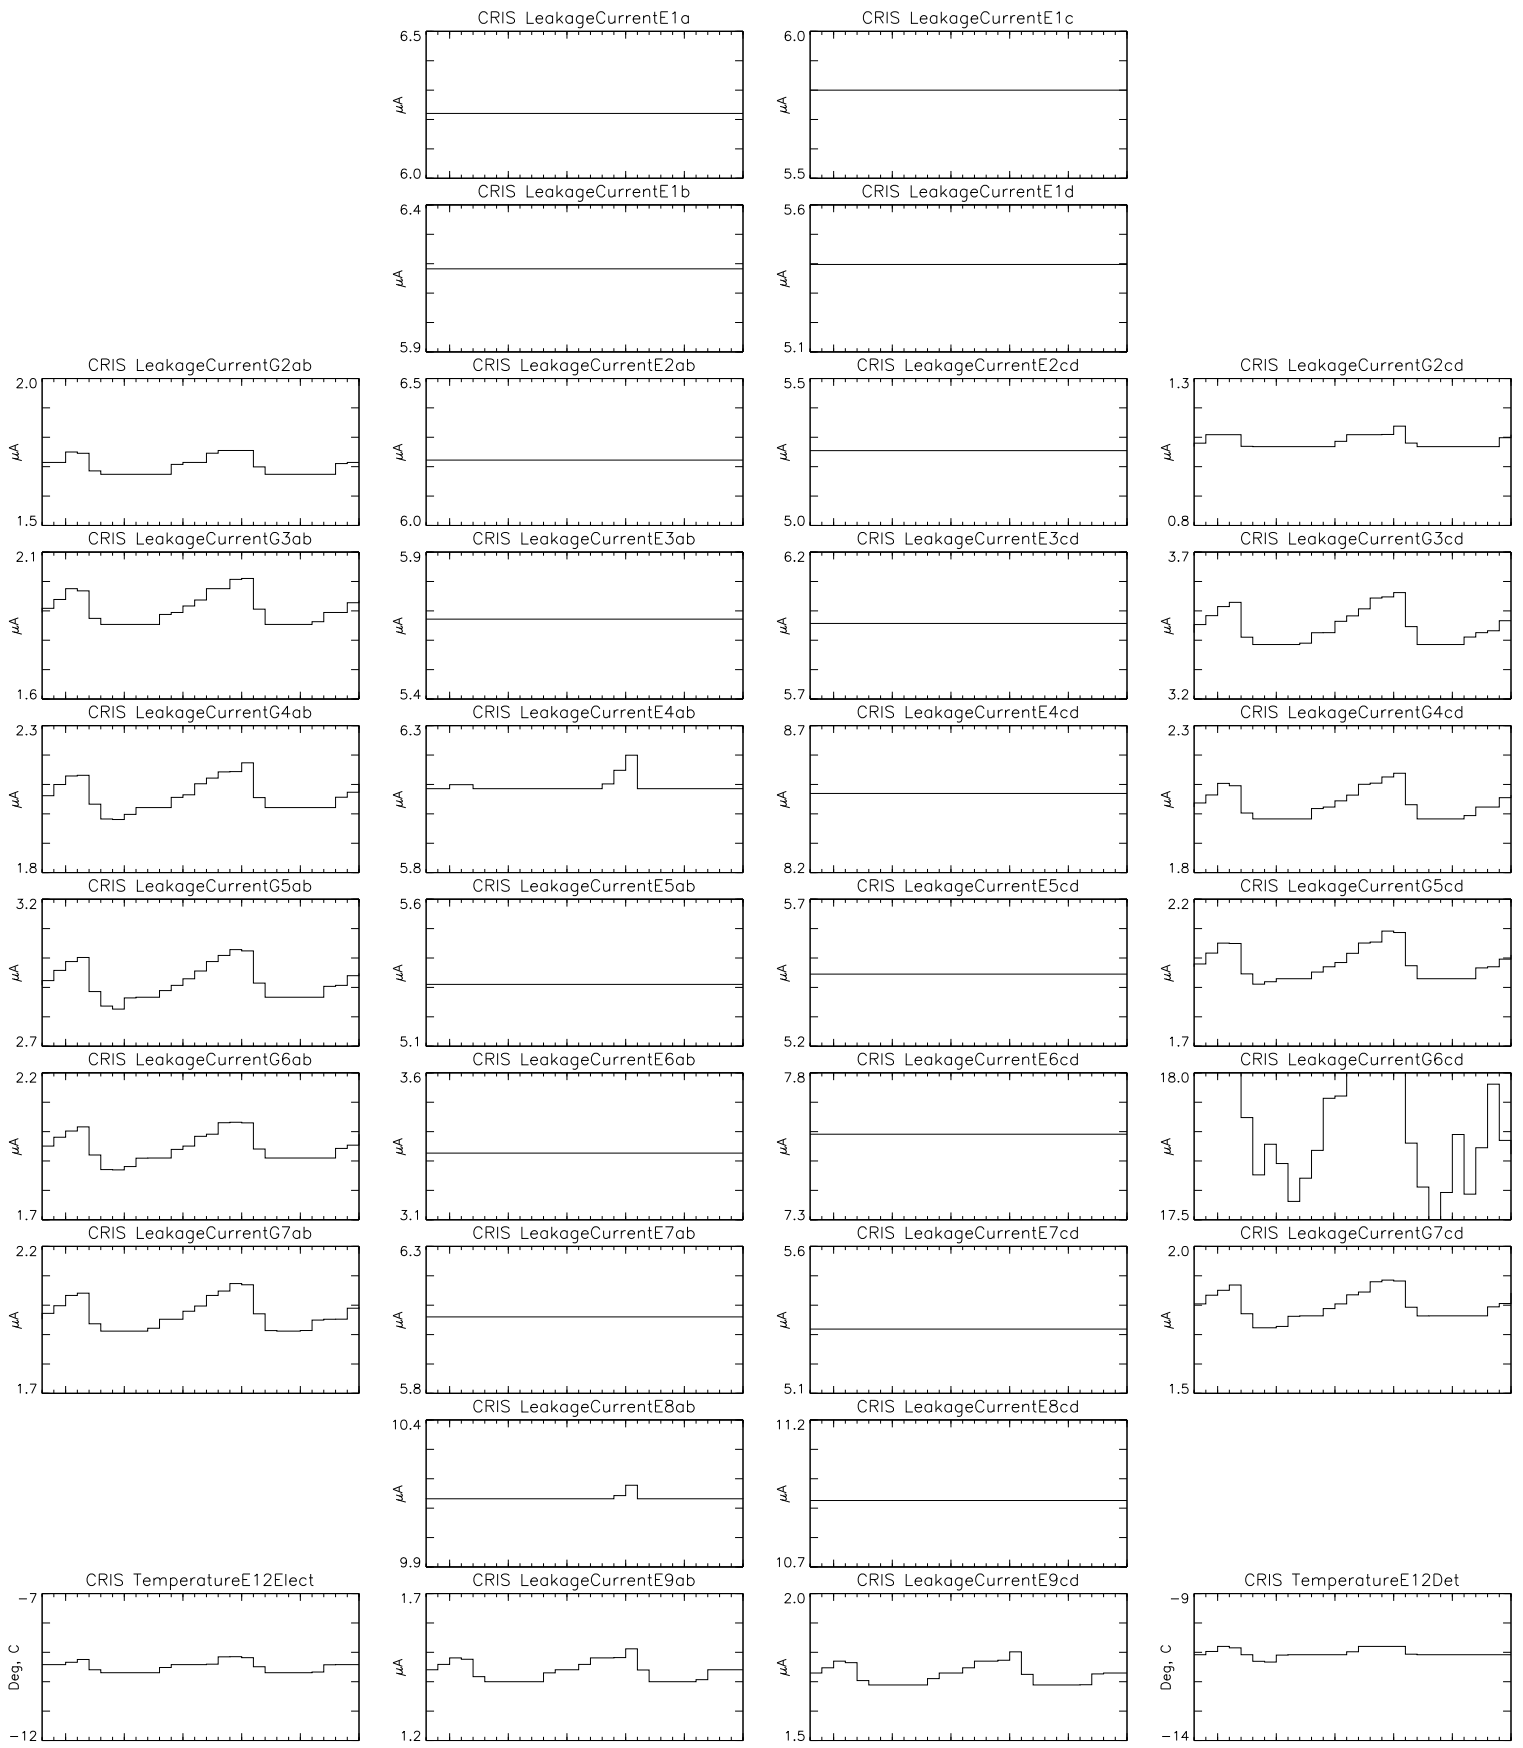

Bartels Rotation 2554 – Daily Averages  
 (30-Oct-2020 thru 25-Nov-2020)  
 (304/2020 thru 330/2020)

Nov 1                      6                      11                      16                      21                      26

time (30-Oct-2020 to 26-Nov-2020)

Bartels Rotation 2554 – Daily Averages  
 (30-Oct-2020 thru 25-Nov-2020)  
 (304/2020 thru 330/2020)

Nov 1                      6                      11                      16                      21                      26  
 time (30-Oct-2020 to 26-Nov-2020)

Bartels Rotation 2554 – Daily Averages  
(30-Oct-2020 thru 25-Nov-2020)  
(304/2020 thru 330/2020)

Bartels Rotation 2554 – Daily Averages  
 (30-Oct-2020 thru 25-Nov-2020)  
 (304/2020 thru 330/2020)

Nov 1 6 11 16 21 26  
 time (30-Oct-2020 to 26-Nov-2020)