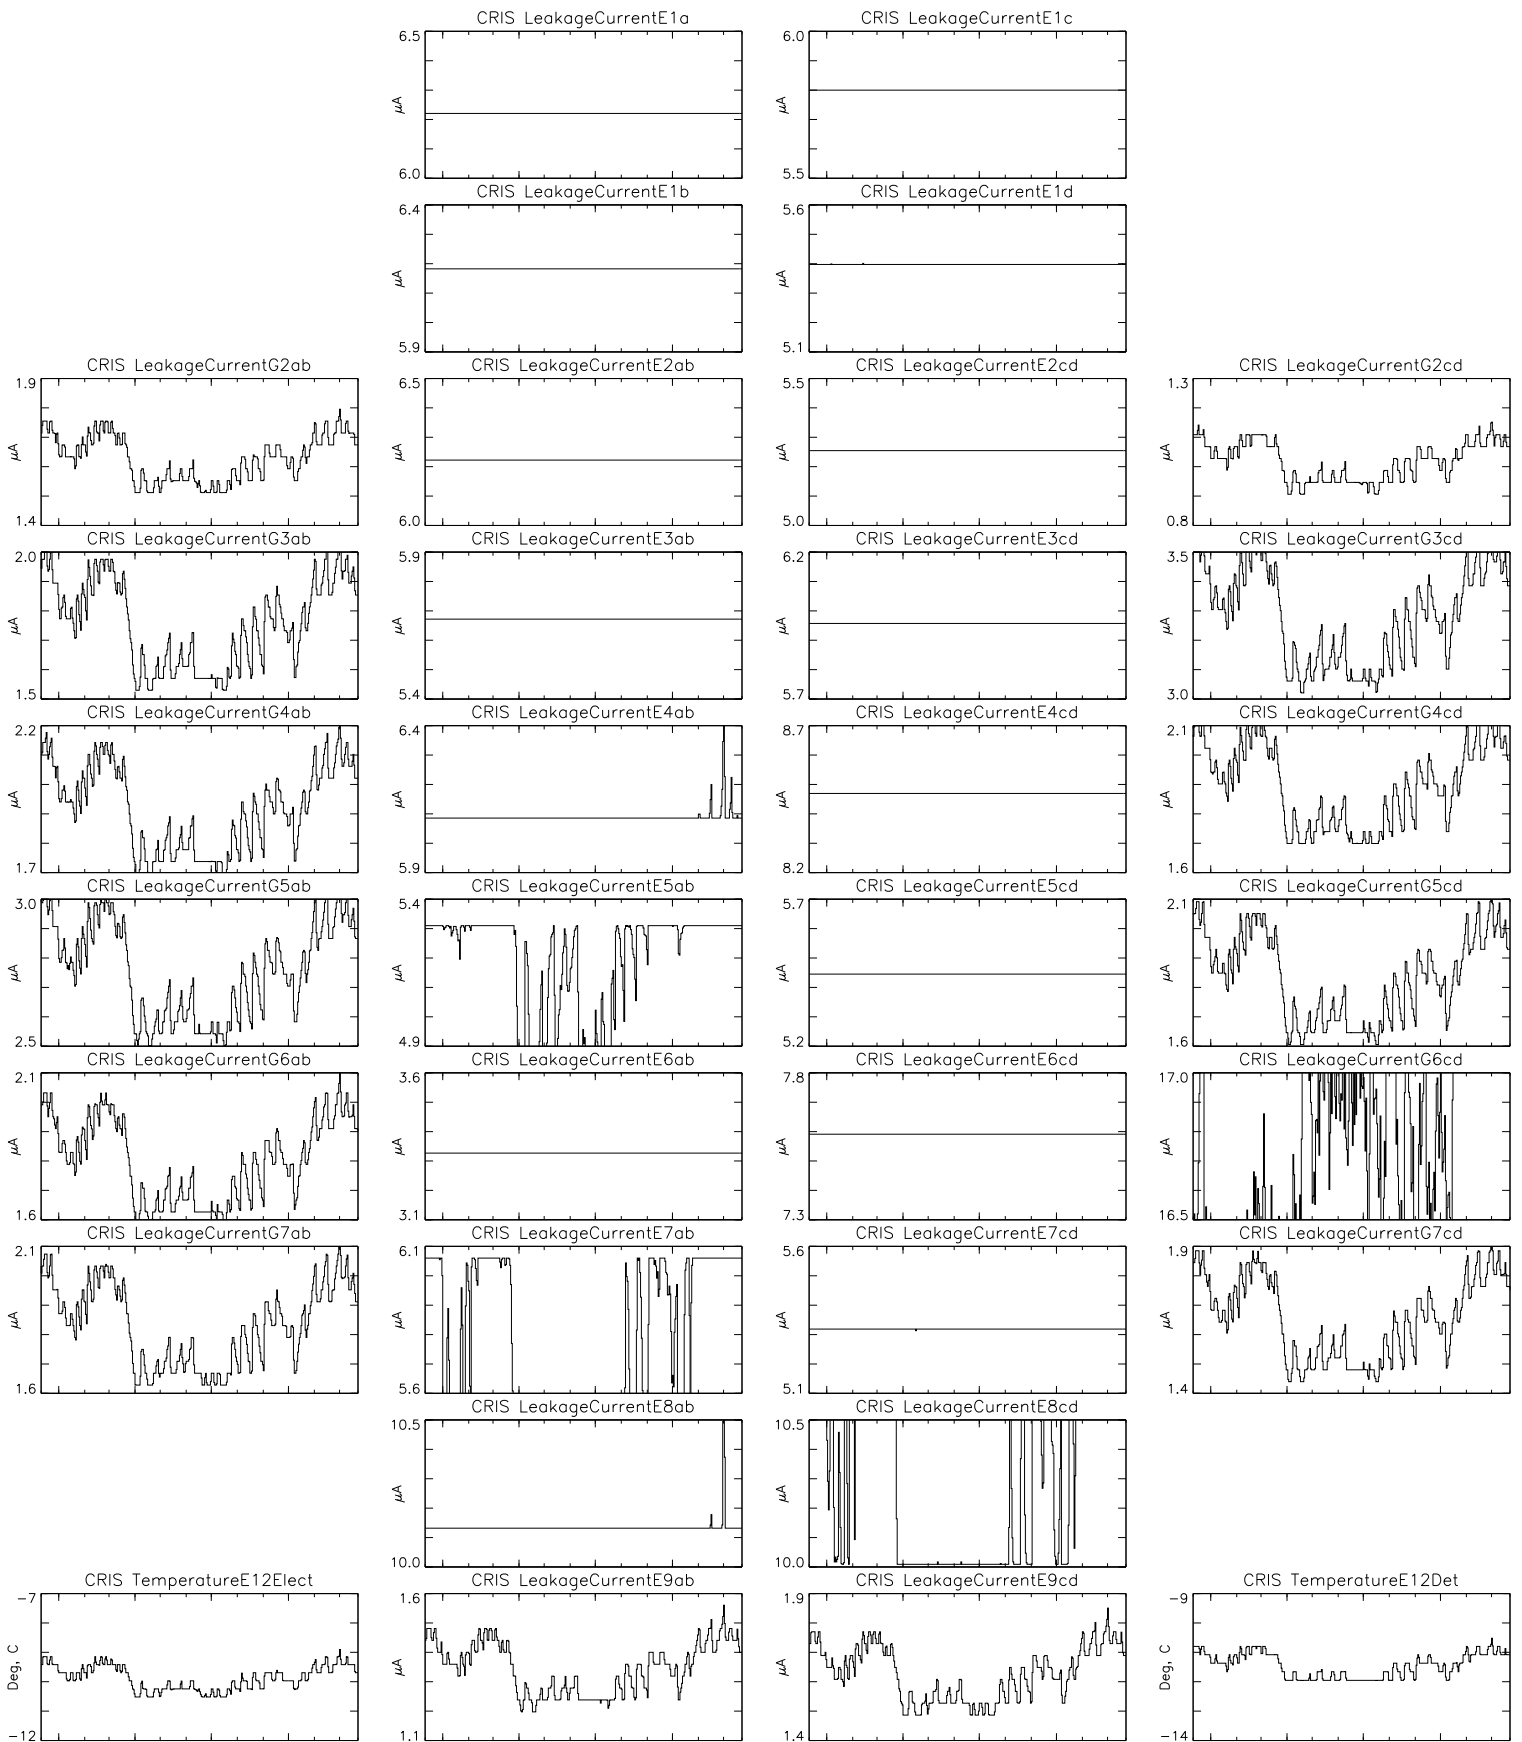

Bartels Rotation 2542-2555 – Daily Averages
 (11-Dec-2019 thru 22-Dec-2020)
 (345/2019 thru 357/2020)

Jan

Apr

Jul

Oct

time (11-Dec-2019 to 23-Dec-2020)

Bartels Rotation 2542-2555 – Daily Averages
(11-Dec-2019 thru 22-Dec-2020)
(345/2019 thru 357/2020)

Jan

Apr

Jul

Oct

time (11-Dec-2019 to 23-Dec-2020)

Bartels Rotation 2542-2555 – Daily Averages
(11-Dec-2019 thru 22-Dec-2020)
(345/2019 thru 357/2020)

Jan Apr Jul Oct
time (11-Dec-2019 to 23-Dec-2020)

Bartels Rotation 2542-2555 – Daily Averages
 (11-Dec-2019 thru 22-Dec-2020)
 (345/2019 thru 357/2020)