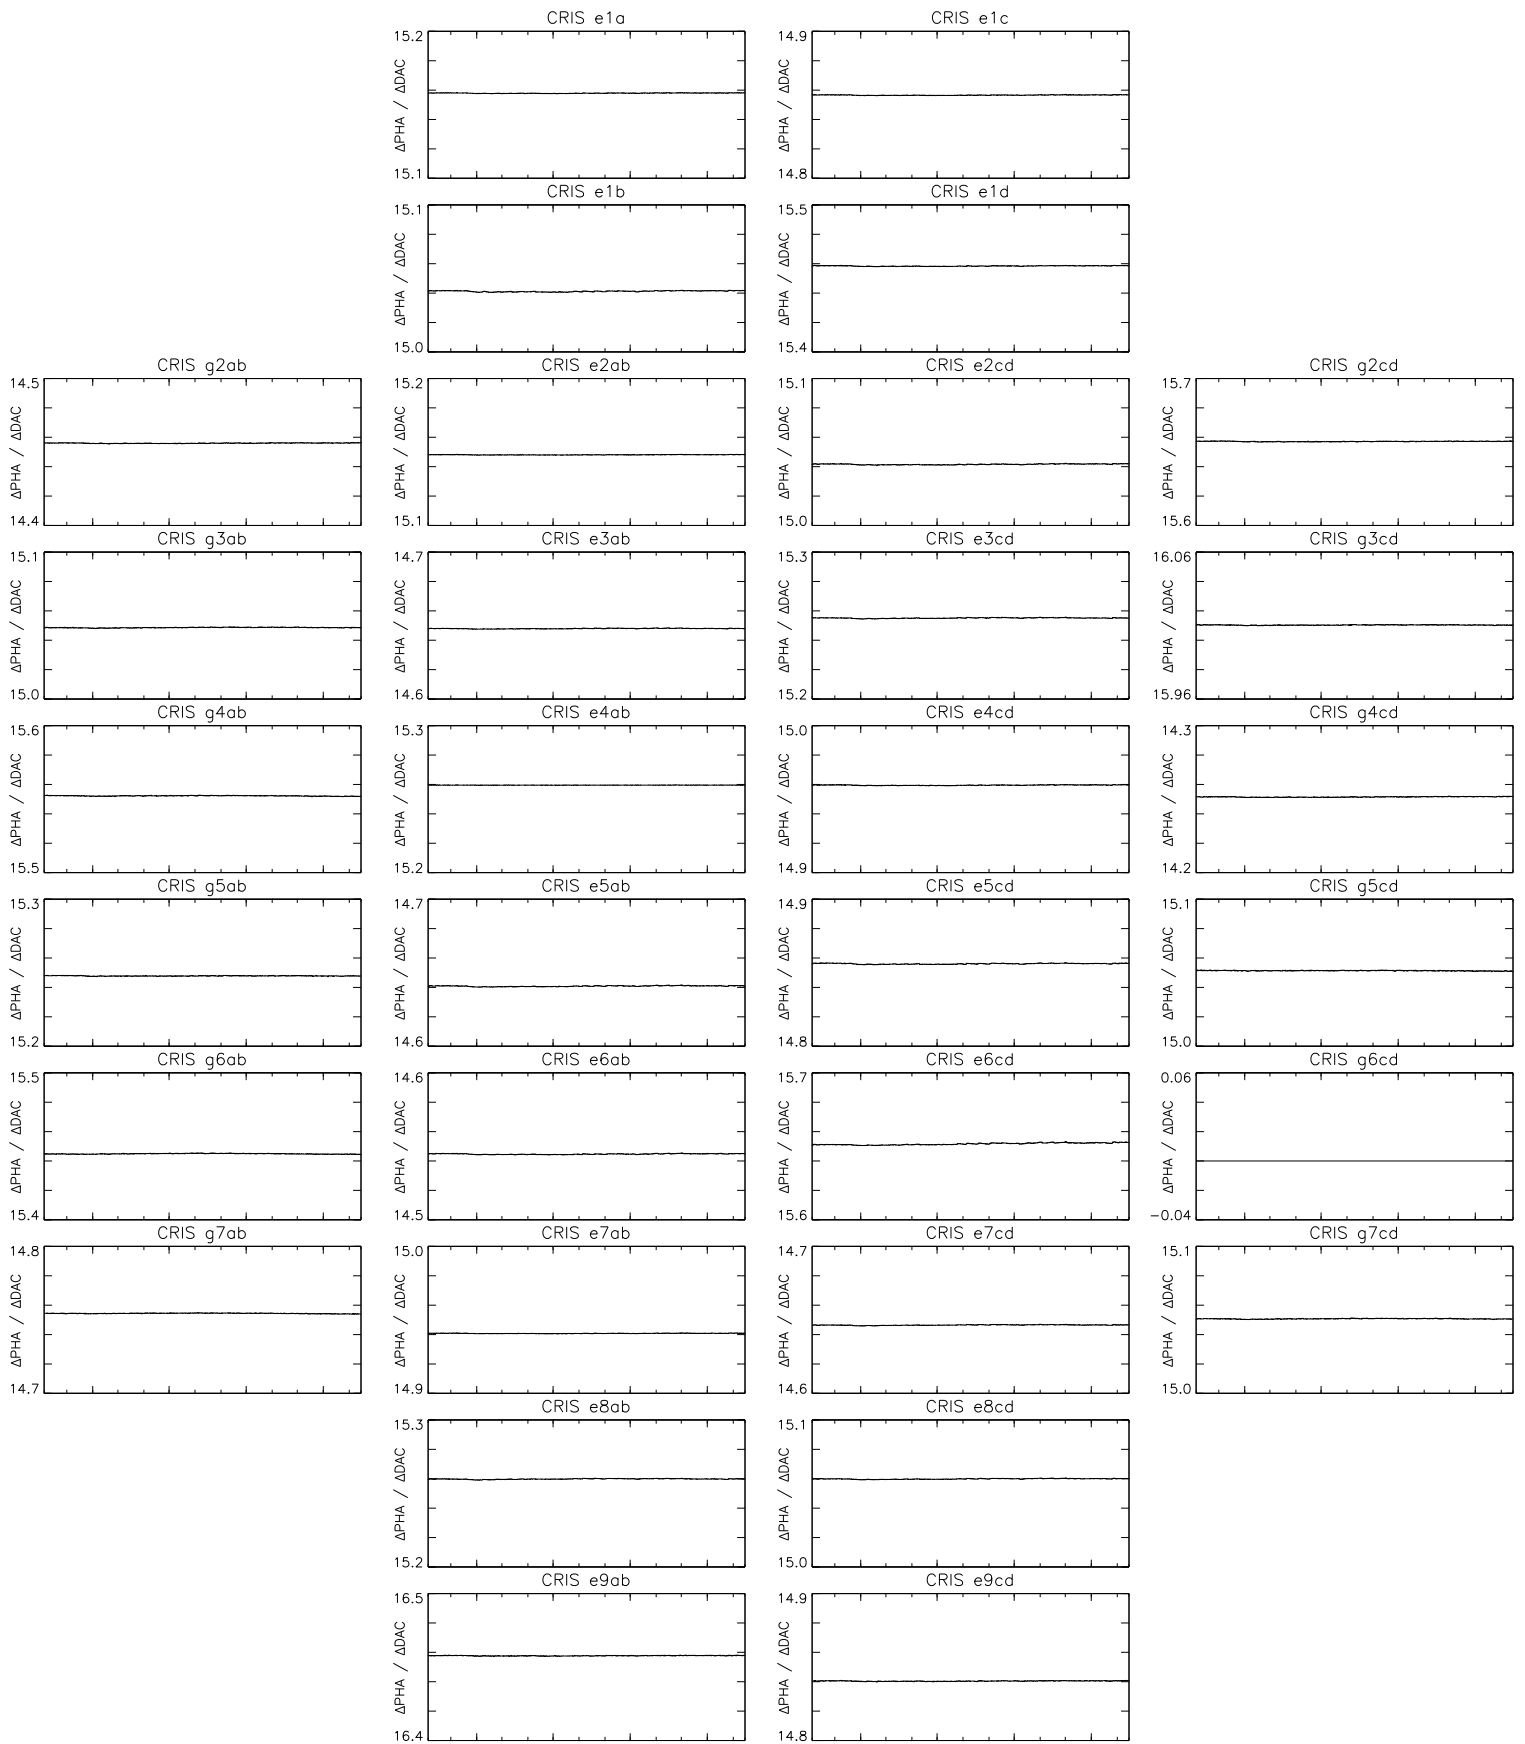

Bartels Rotation 2544–2557
 Stim events – Daily fitted slope
 (03–Feb–2020 thru 14–Feb–2021) (034/2020 thru 045/2021)

Apr
Jul
Oct
Jan

time (03–Feb–2020 to 15–Feb–2021)

Bartels Rotation 2544–2557
 Stim events – Daily fitted offset
 (03–Feb–2020 thru 14–Feb–2021) (034/2020 thru 045/2021)

Apr
Jul
Oct
Jan
 time (03–Feb–2020 to 15–Feb–2021)