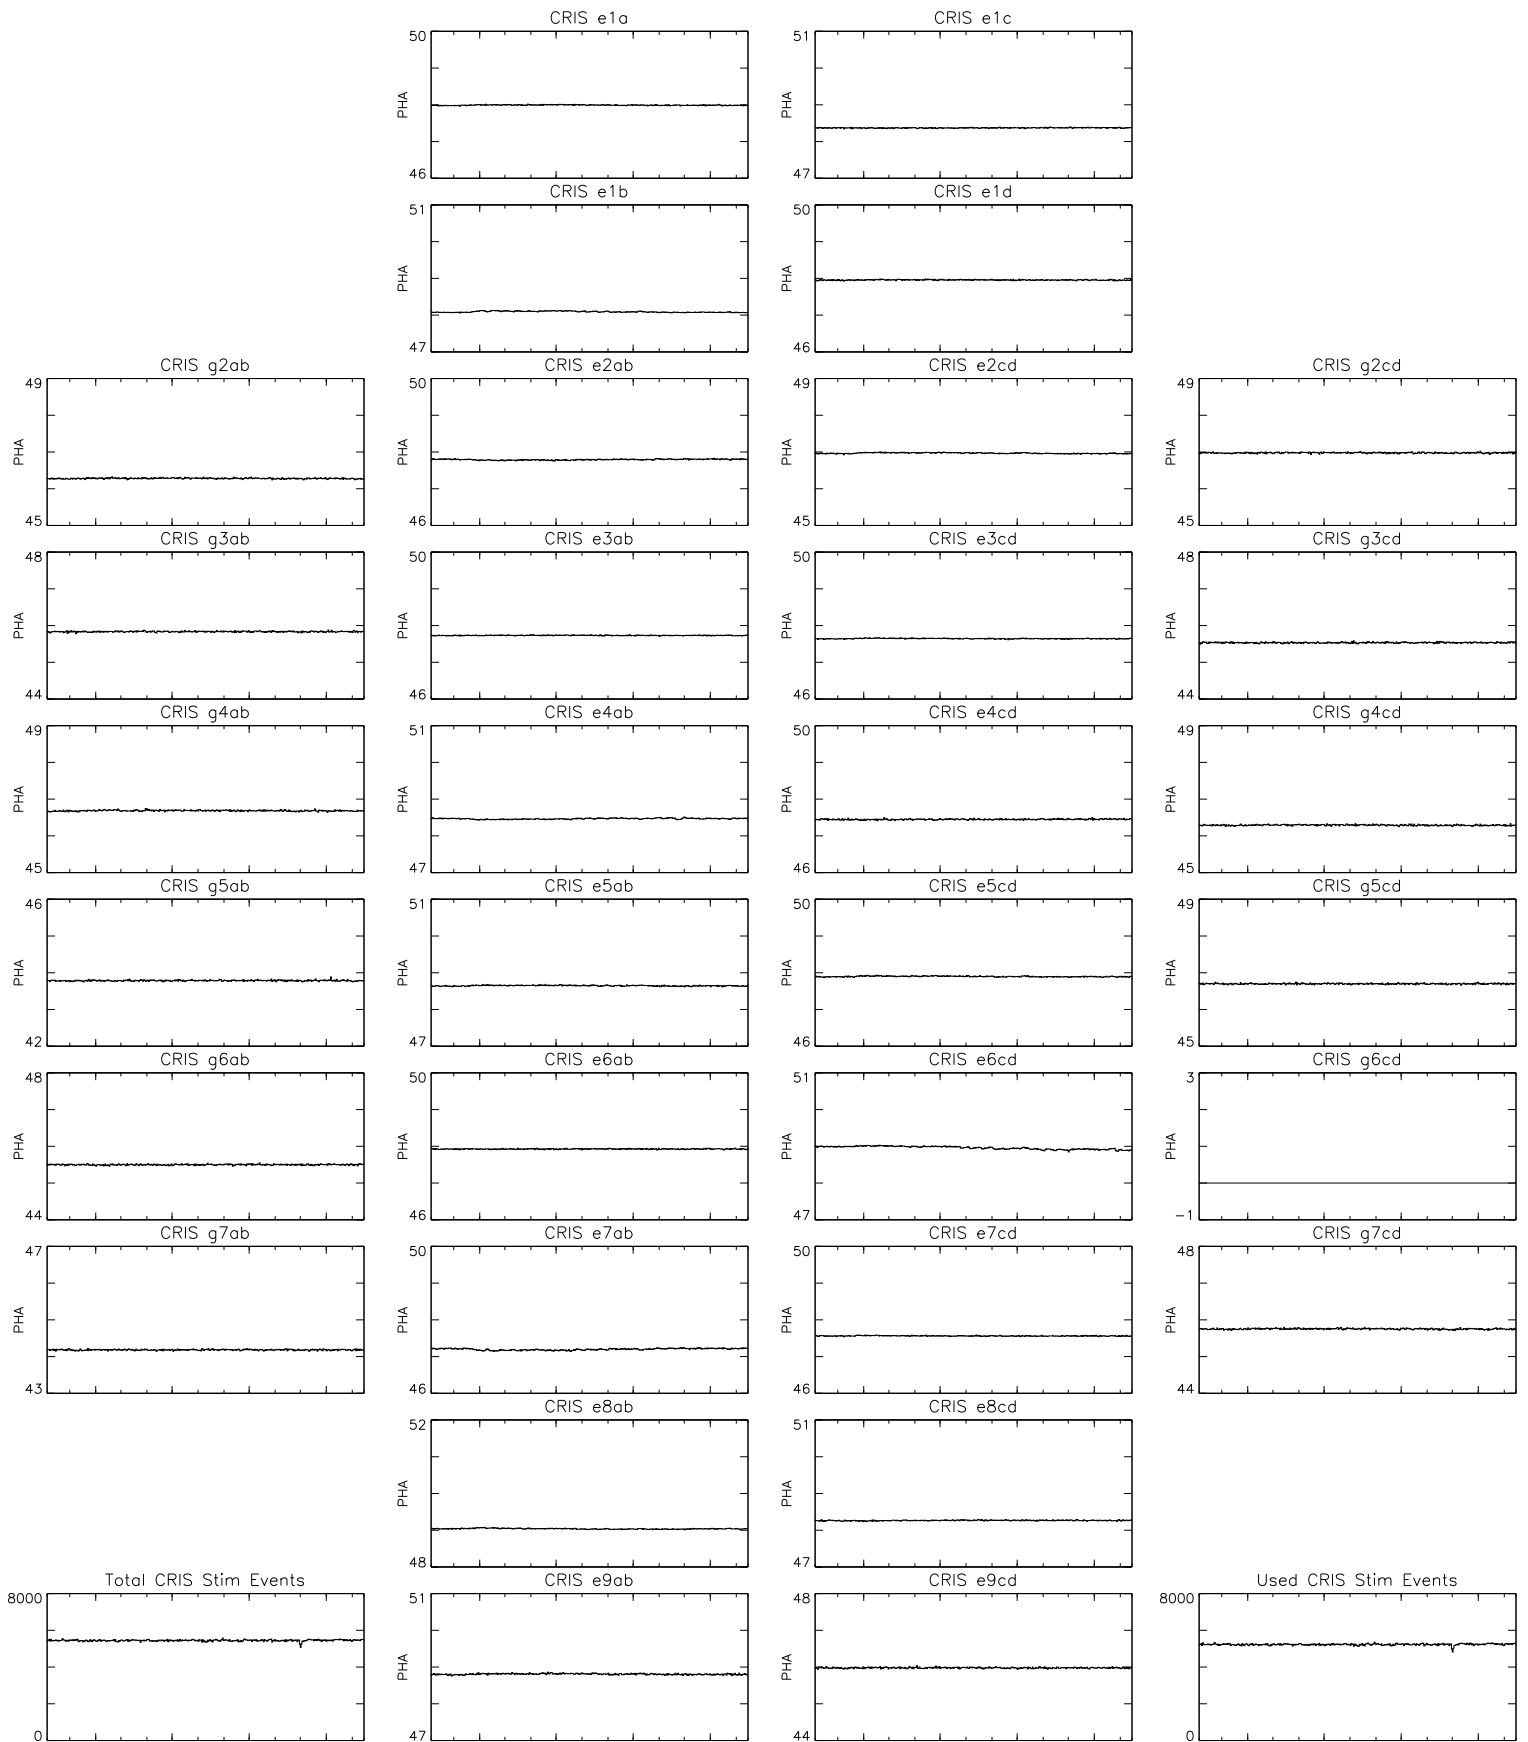

Bartels Rotation 2544–2557
 Stim events – Daily fitted slope
 (03–Feb–2020 thru 14–Feb–2021) (034/2020 thru 045/2021)

Apr
Jul
Oct
Jan

time (03–Feb–2020 to 15–Feb–2021)

Bartels Rotation 2544–2557
 Stim events – Daily fitted offset
 (03–Feb–2020 thru 14–Feb–2021) (034/2020 thru 045/2021)

Apr
Jul
Oct
Jan
 time (03–Feb–2020 to 15–Feb–2021)