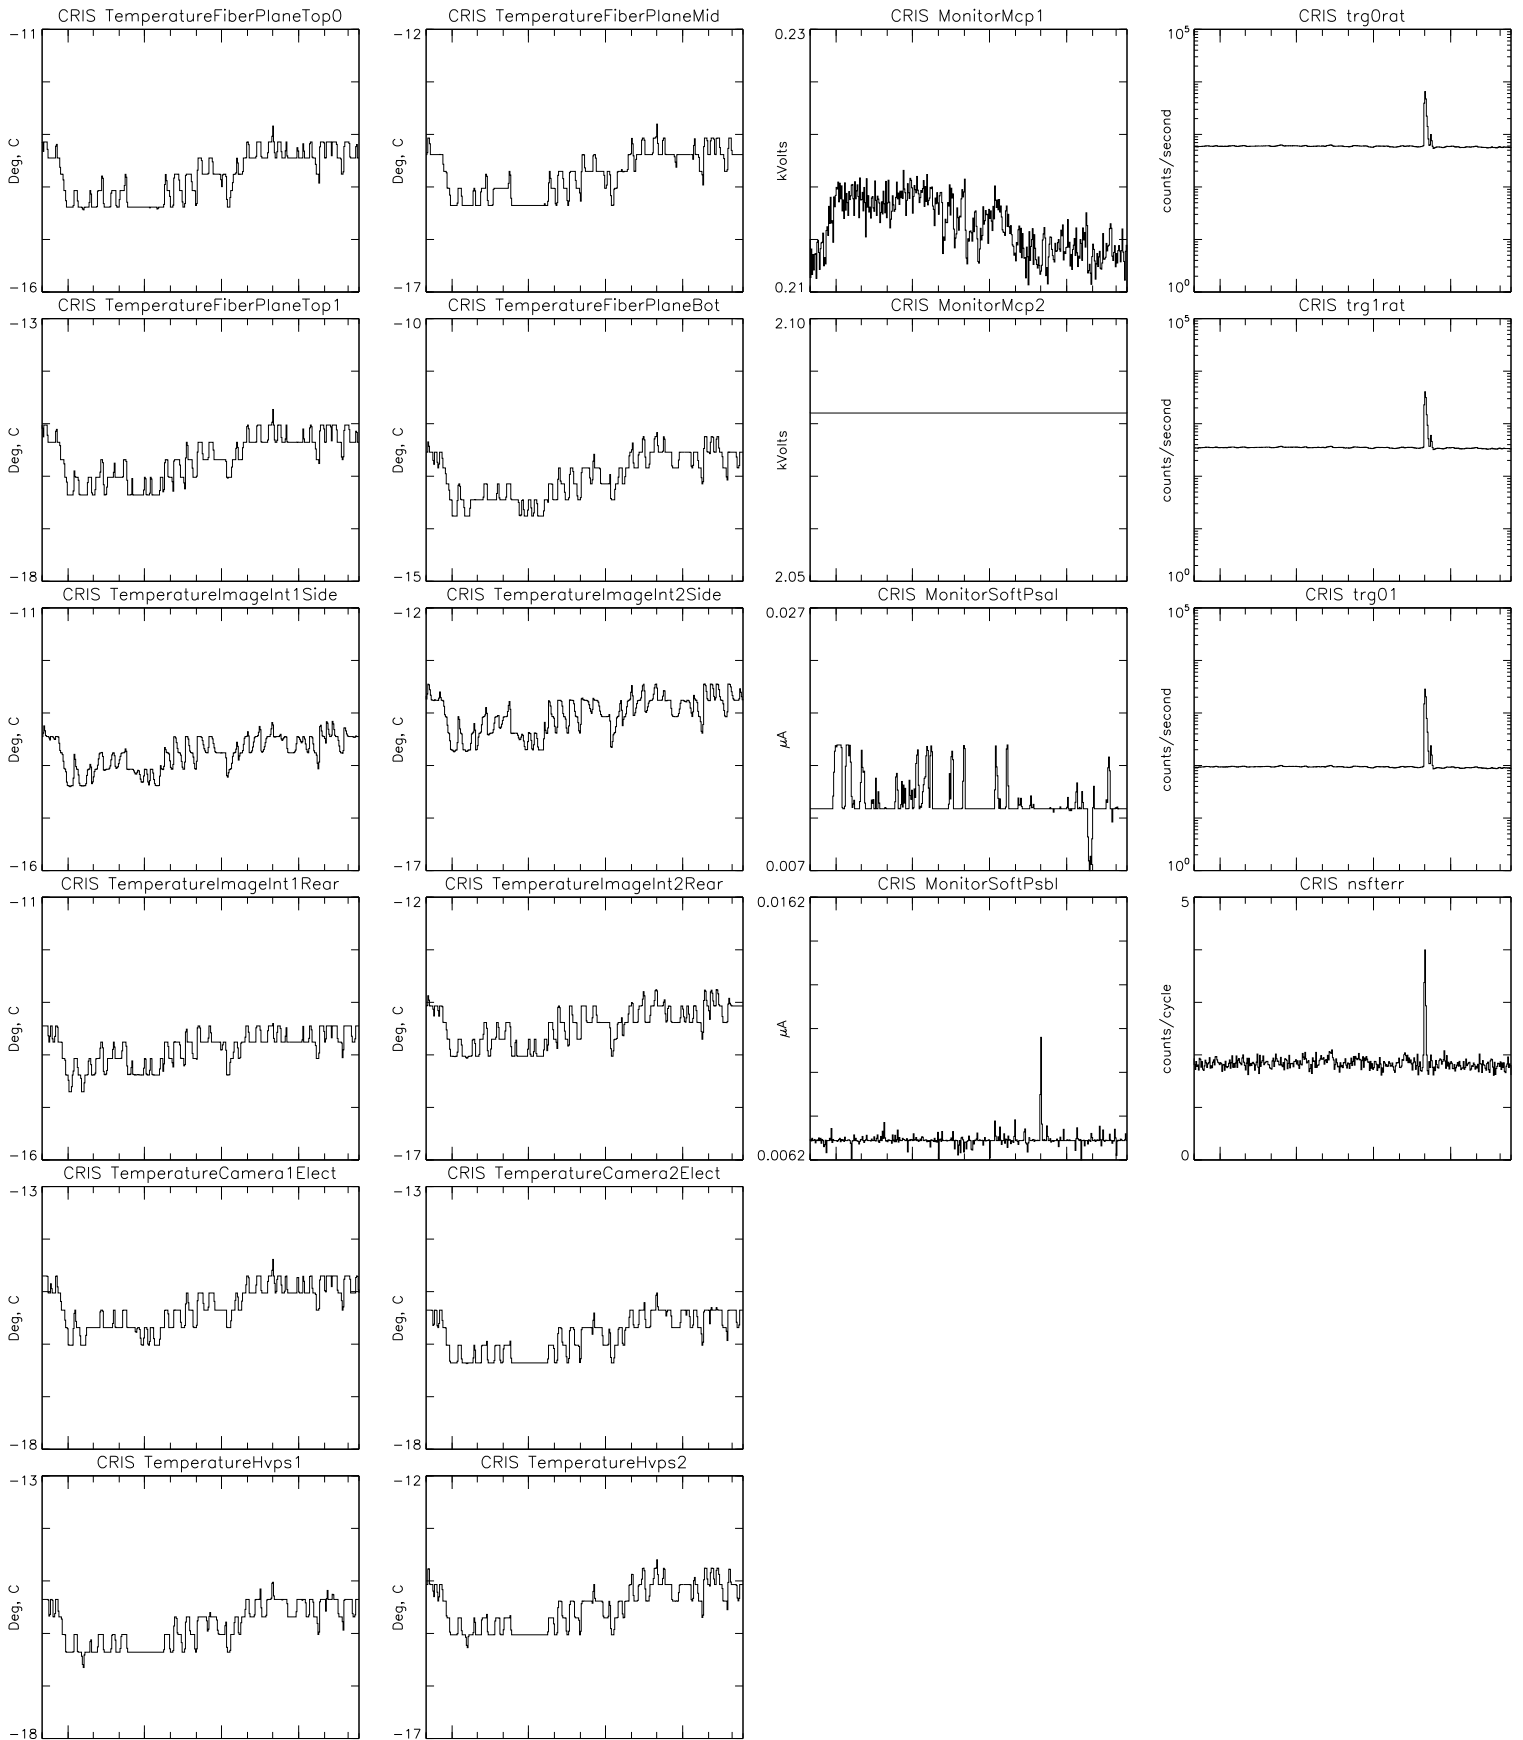

Bartels Rotation 2545-2558 – Daily Averages  
 (01-Mar-2020 thru 13-Mar-2021)  
 (061/2020 thru 072/2021)

Bartels Rotation 2545-2558 – Daily Averages  
 (01-Mar-2020 thru 13-Mar-2021)  
 (061/2020 thru 072/2021)

Apr

Jul

Oct

Jan

time (01-Mar-2020 to 14-Mar-2021)

Bartels Rotation 2545-2558 – Daily Averages  
(01-Mar-2020 thru 13-Mar-2021)  
(061/2020 thru 072/2021)

Apr Jul Oct Jan  
time (01-Mar-2020 to 14-Mar-2021)

# Bartels Rotation 2545-2558 – Daily Averages (01-Mar-2020 thru 13-Mar-2021) (061/2020 thru 072/2021)