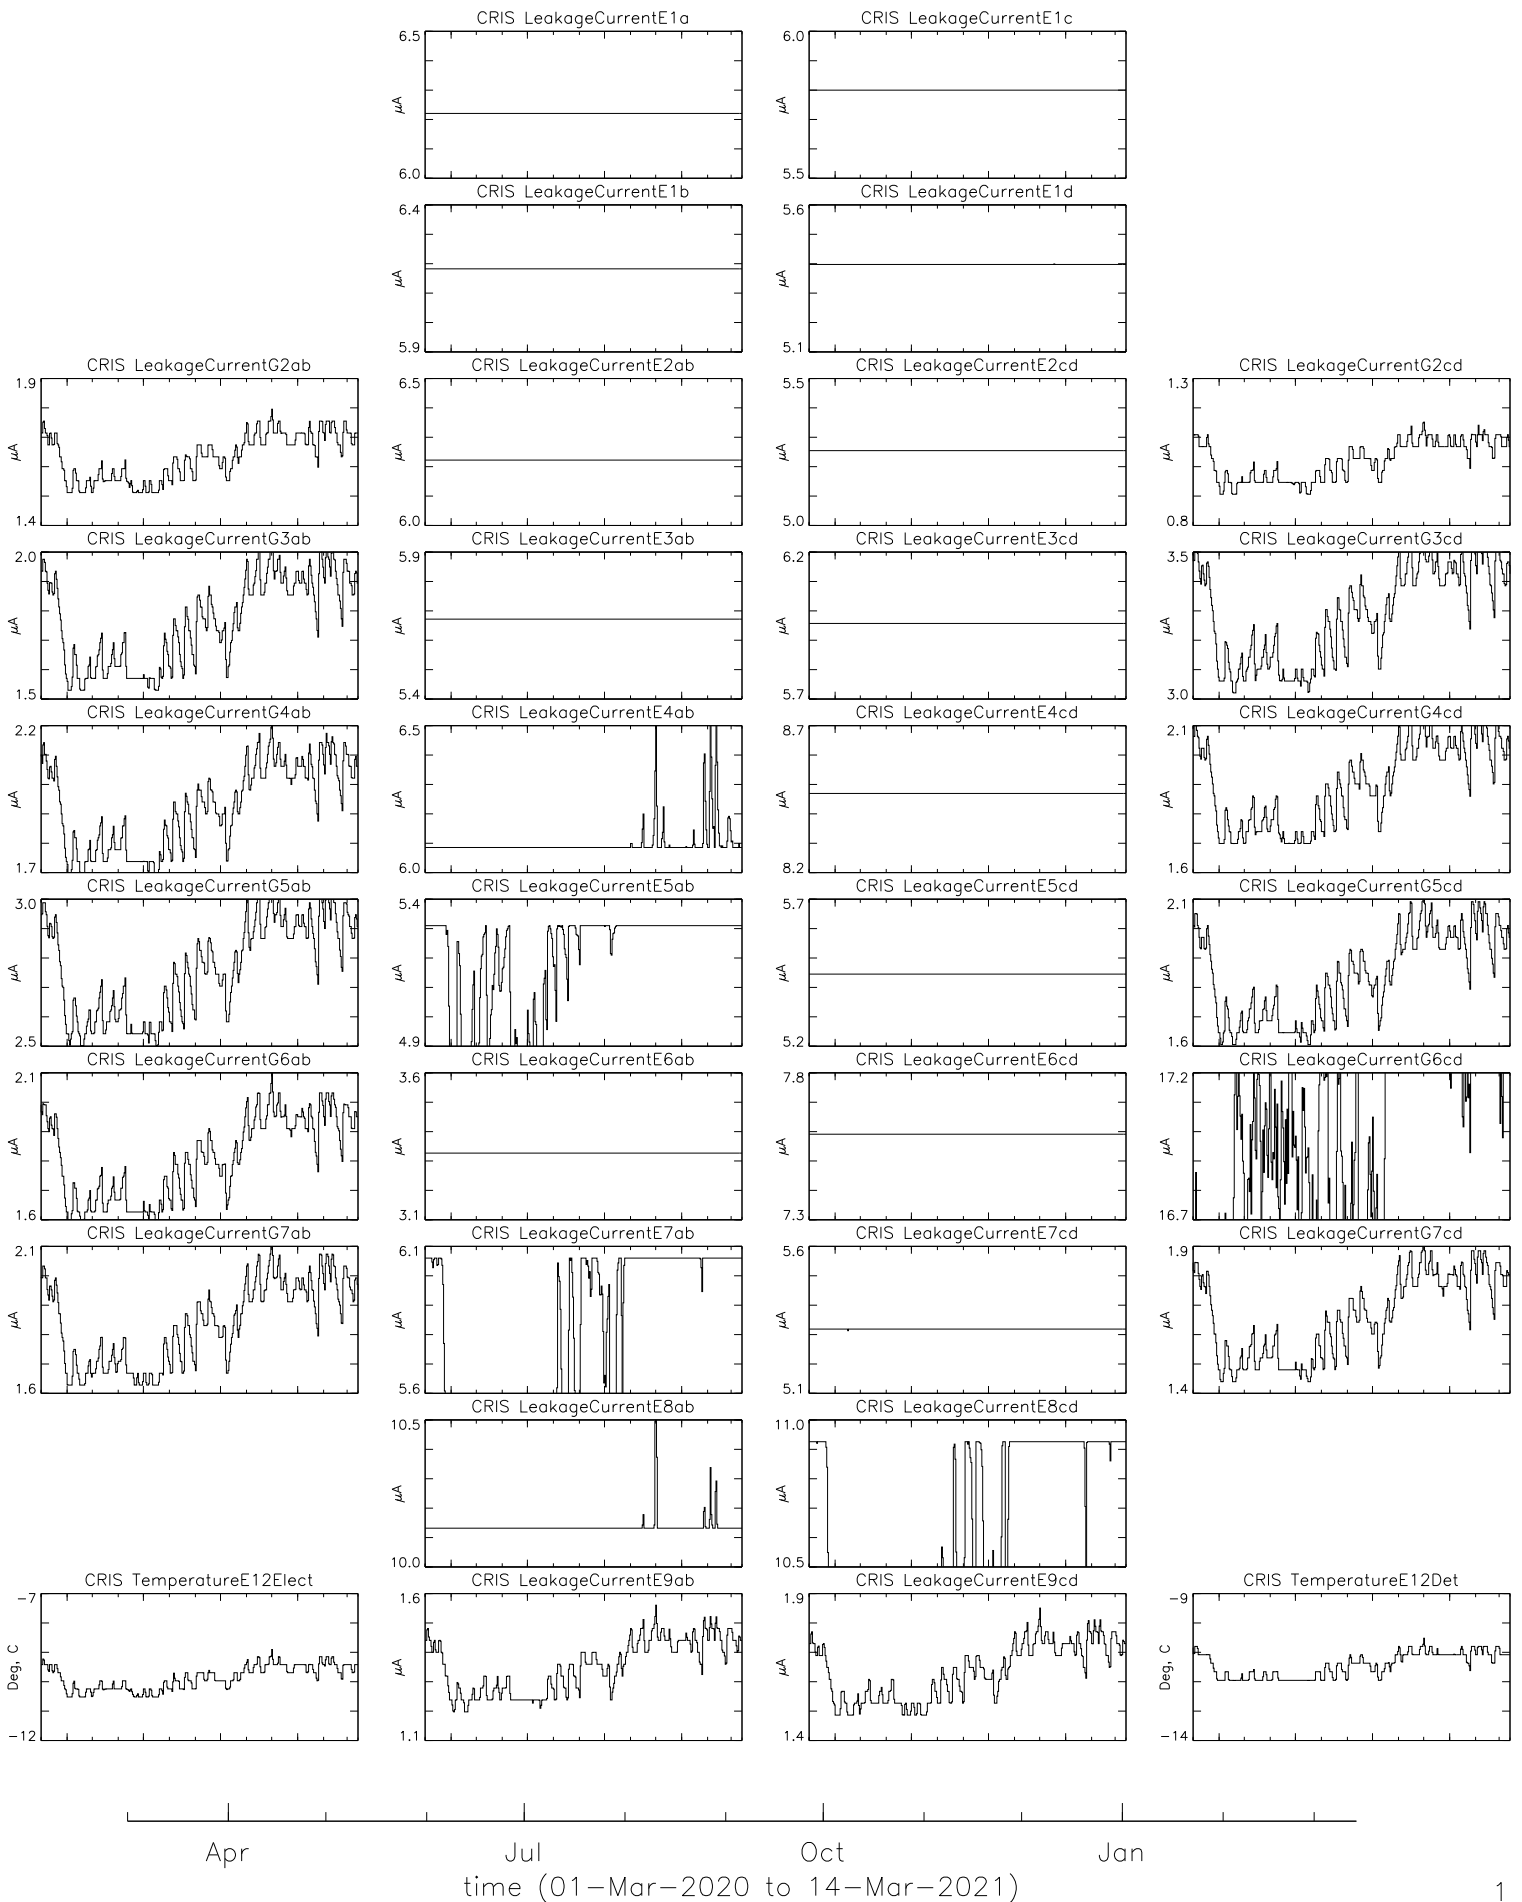

Bartels Rotation 2545-2558 – Daily Averages  
 (01-Mar-2020 thru 13-Mar-2021)  
 (061/2020 thru 072/2021)

Bartels Rotation 2545-2558 – Daily Averages  
 (01-Mar-2020 thru 13-Mar-2021)  
 (061/2020 thru 072/2021)

Apr

Jul

Oct

Jan

time (01-Mar-2020 to 14-Mar-2021)

Bartels Rotation 2545-2558 – Daily Averages  
(01-Mar-2020 thru 13-Mar-2021)  
(061/2020 thru 072/2021)

Apr Jul Oct Jan  
time (01-Mar-2020 to 14-Mar-2021)

# Bartels Rotation 2545-2558 – Daily Averages (01-Mar-2020 thru 13-Mar-2021) (061/2020 thru 072/2021)