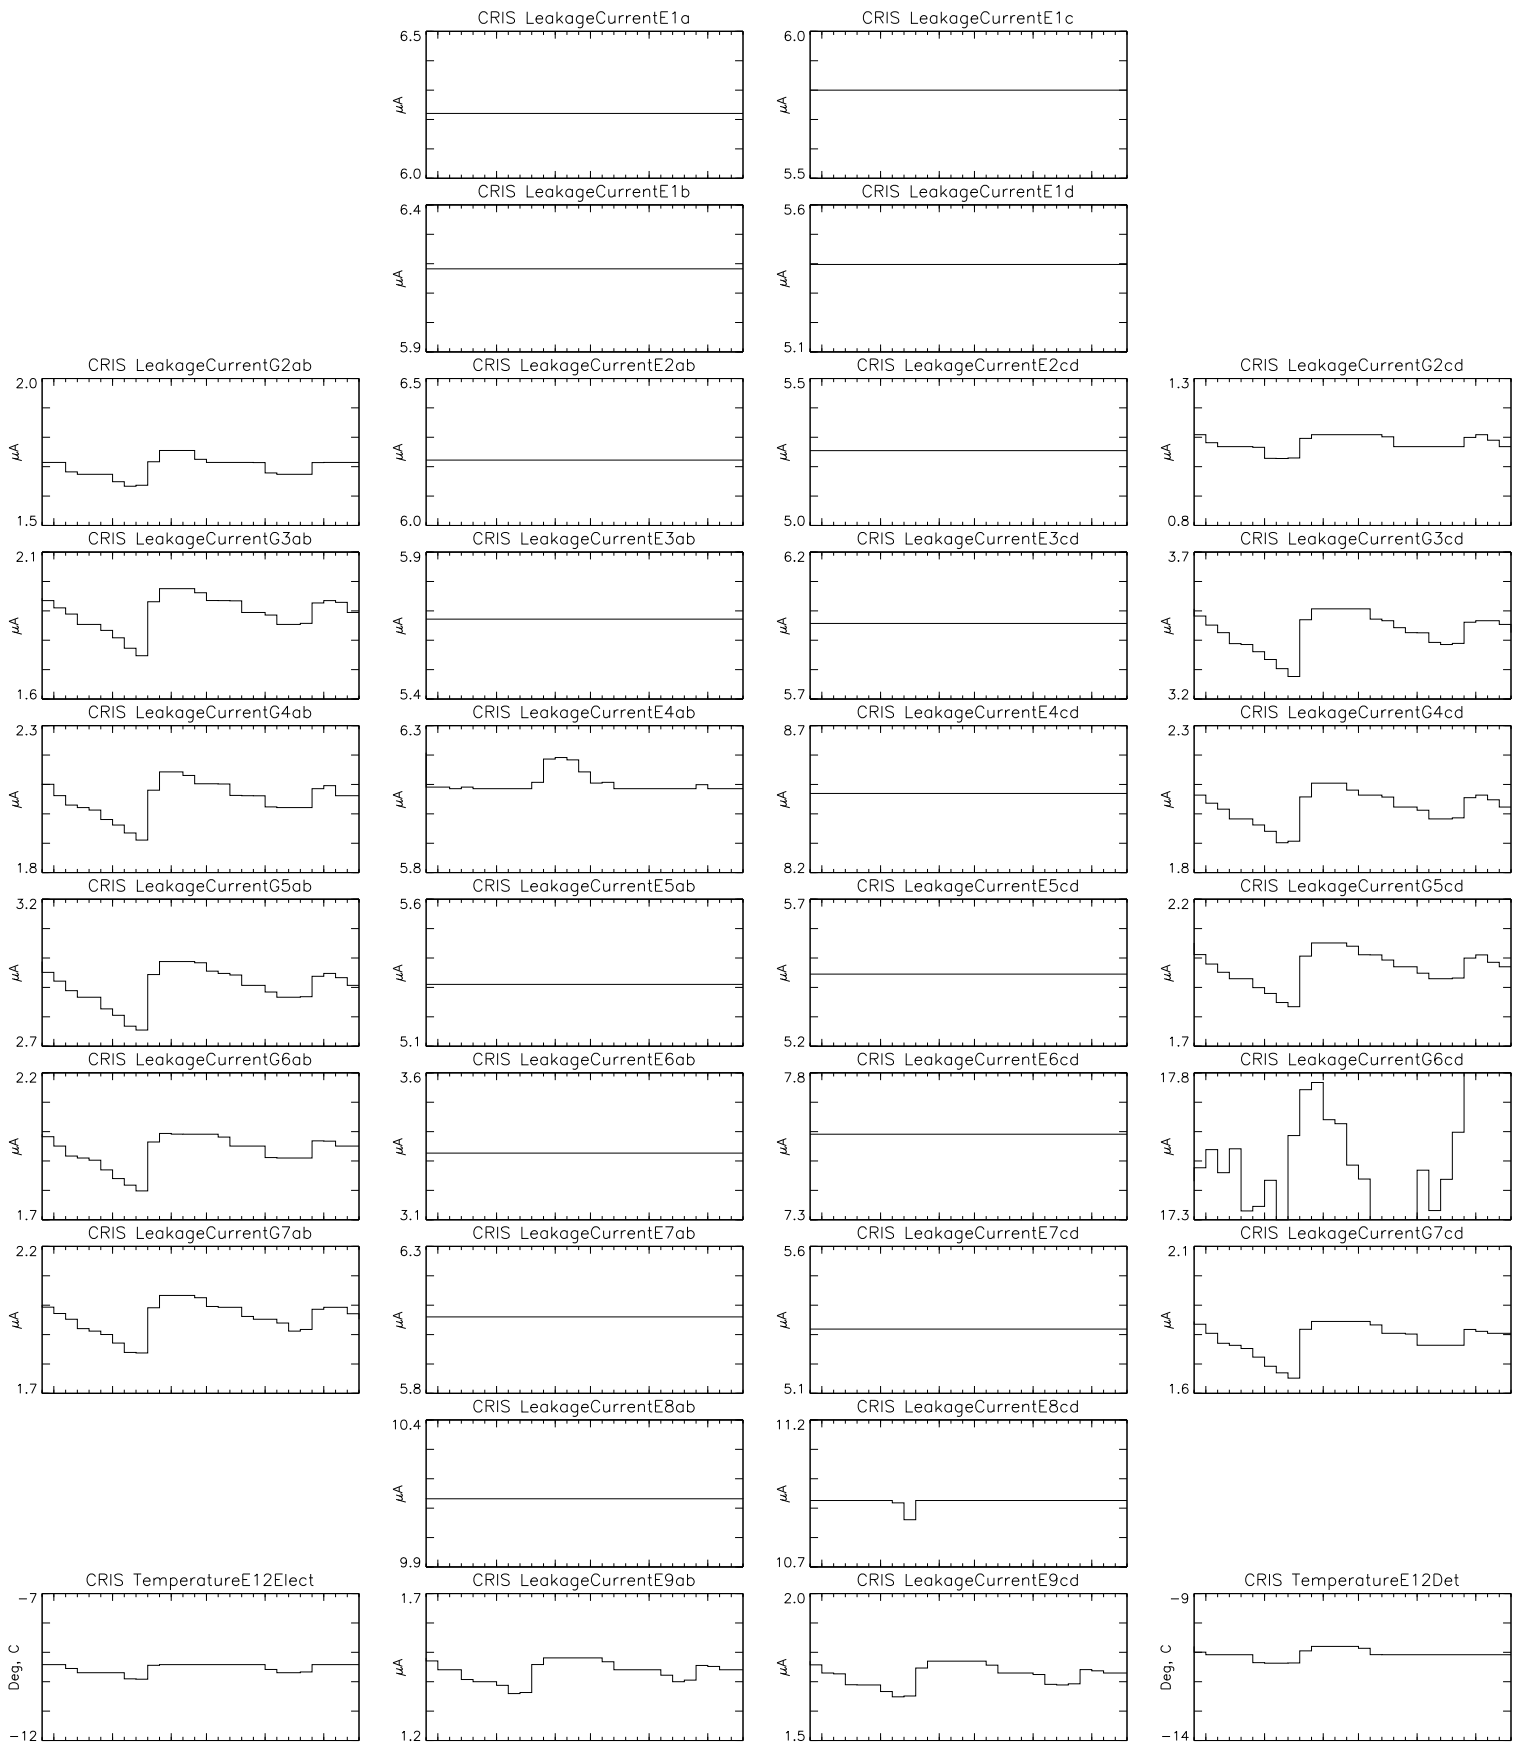

Bartels Rotation 2558 – Daily Averages
 (15-Feb-2021 thru 13-Mar-2021)
 (046/2021 thru 072/2021)

Bartels Rotation 2558 – Daily Averages
 (15-Feb-2021 thru 13-Mar-2021)
 (046/2021 thru 072/2021)

Bartels Rotation 2558 – Daily Averages
(15-Feb-2021 thru 13-Mar-2021)
(046/2021 thru 072/2021)

Bartels Rotation 2558 – Daily Averages
 (15-Feb-2021 thru 13-Mar-2021)
 (046/2021 thru 072/2021)

16 21 26 Mar 1 6 11
 time (15-Feb-2021 to 14-Mar-2021)