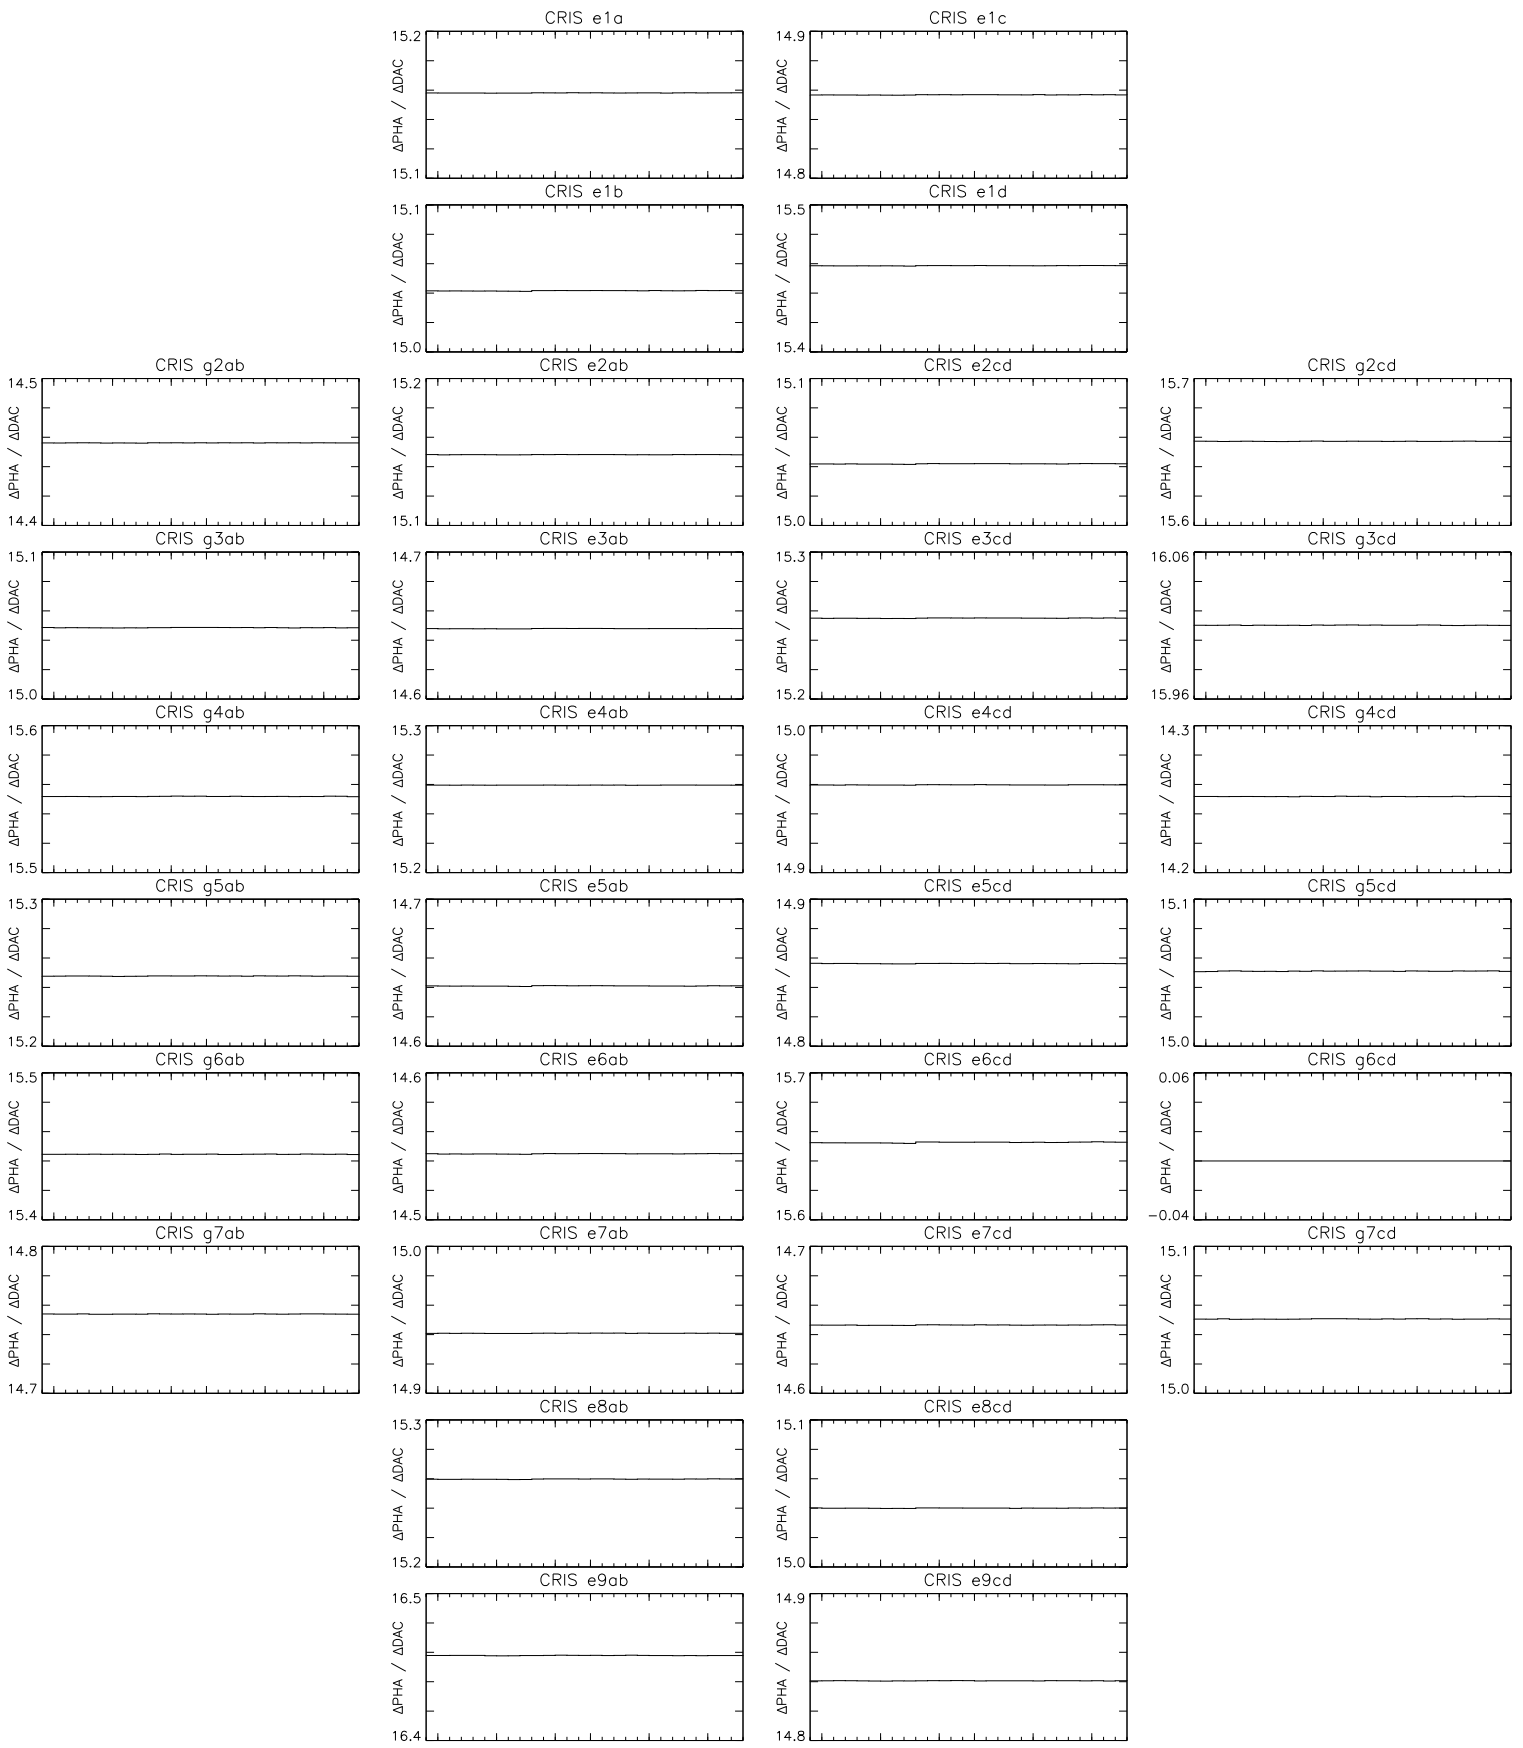

Bartels Rotation 2558
 Stim events – Daily fitted slope
 (15–Feb–2021 thru 13–Mar–2021) (046/2021 thru 072/2021)

Bartels Rotation 2558
 Stim events – Daily fitted offset
 (15–Feb–2021 thru 13–Mar–2021) (046/2021 thru 072/2021)