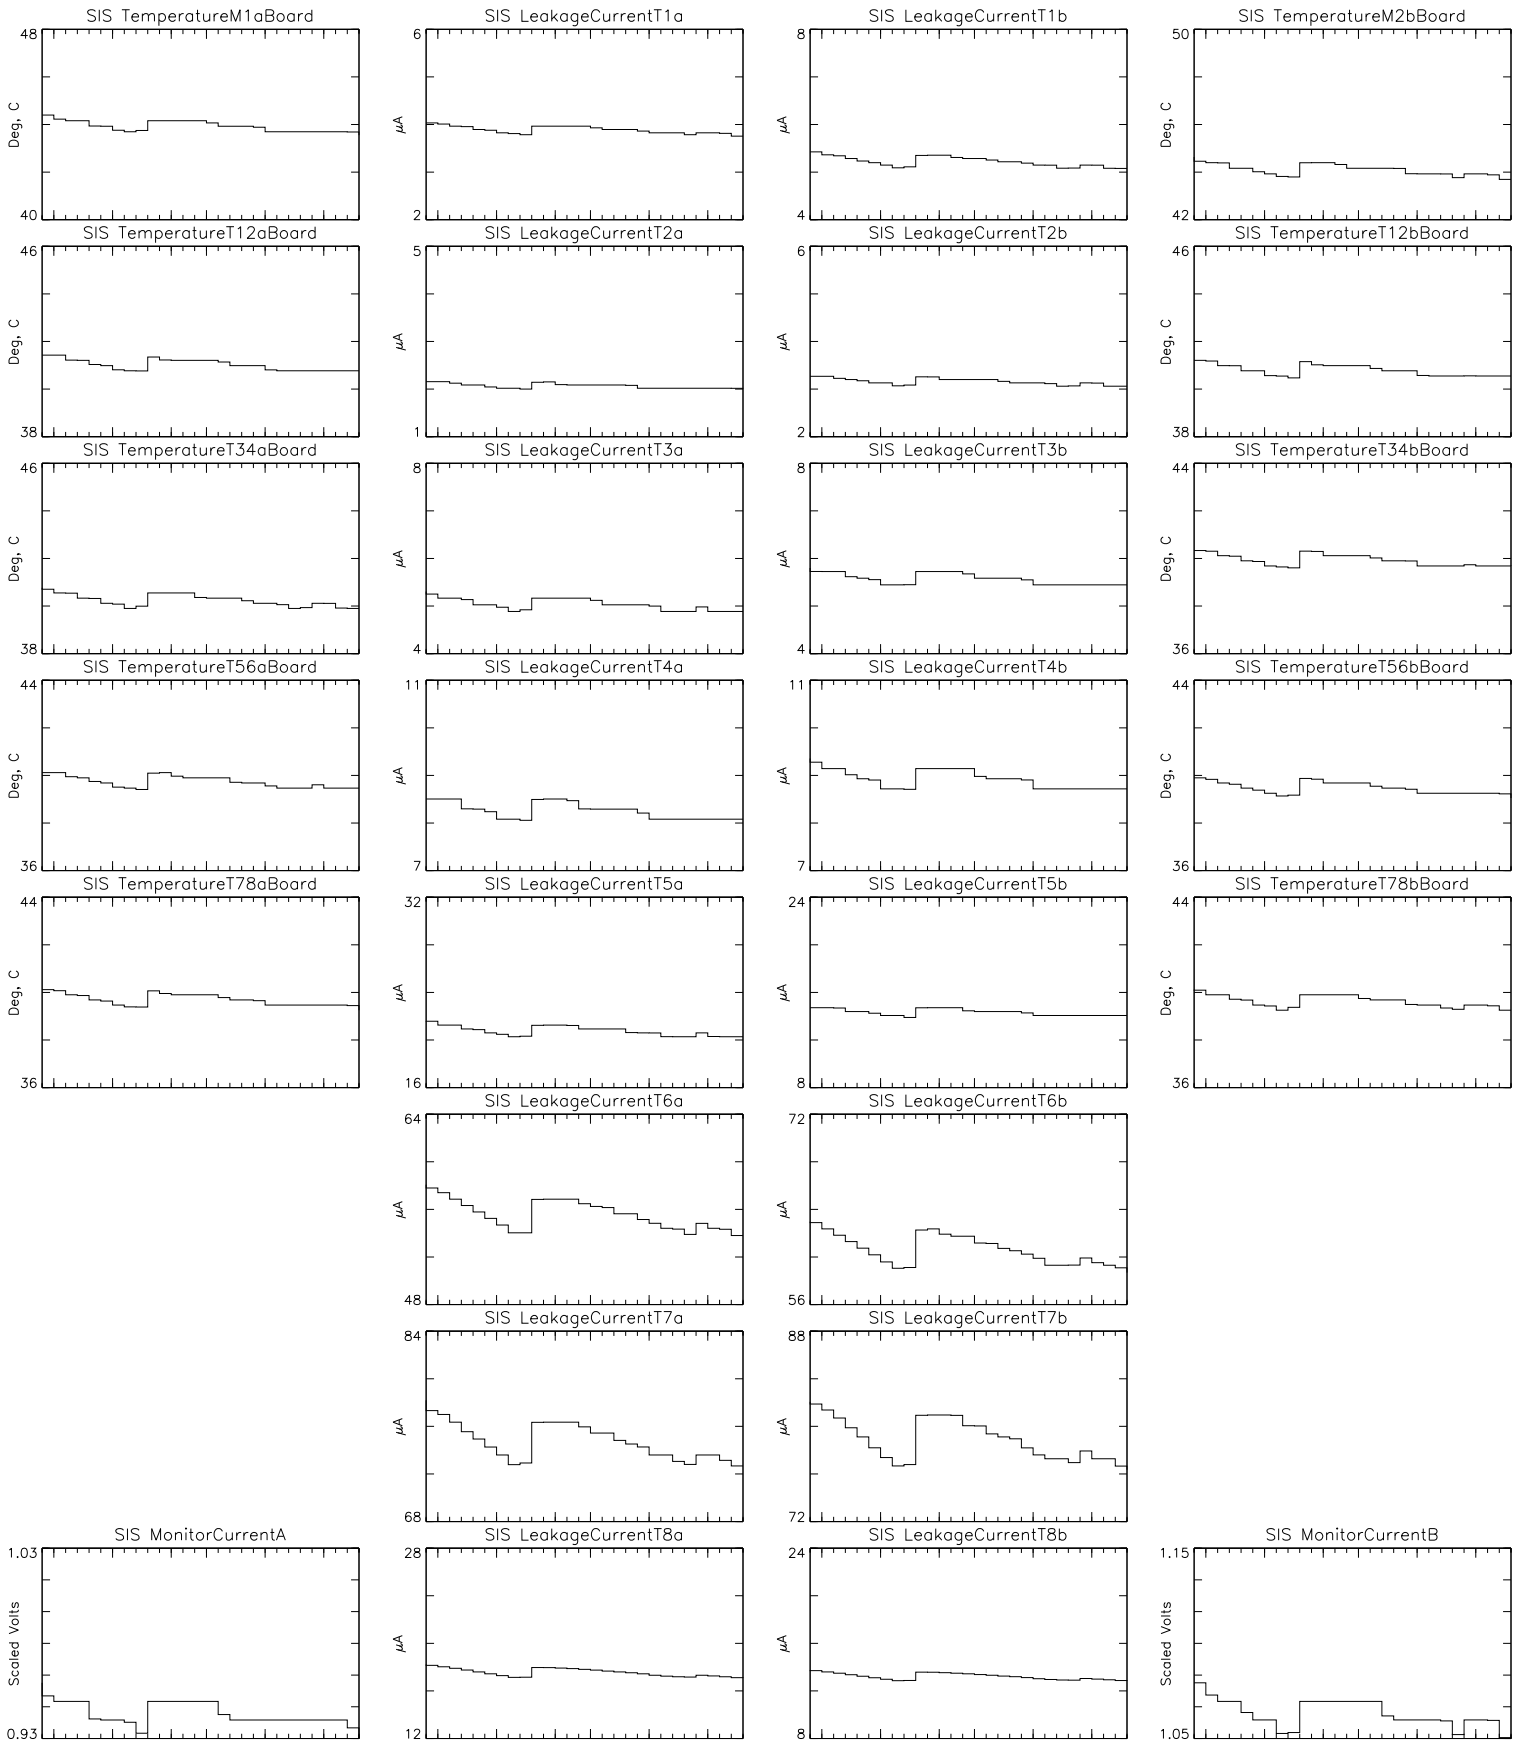

Bartels Rotation 2558 – Daily Averages  
 (15-Feb-2021 thru 13-Mar-2021)  
 (046/2021 thru 072/2021)

16 21 26 Mar 1 6 11  
 time (15-Feb-2021 to 14-Mar-2021)

Bartels Rotation 2558 – Daily Averages  
(15-Feb-2021 thru 13-Mar-2021)  
(046/2021 thru 072/2021)

Bartels Rotation 2558 – Daily Averages  
 (15-Feb-2021 thru 13-Mar-2021)  
 (046/2021 thru 072/2021)