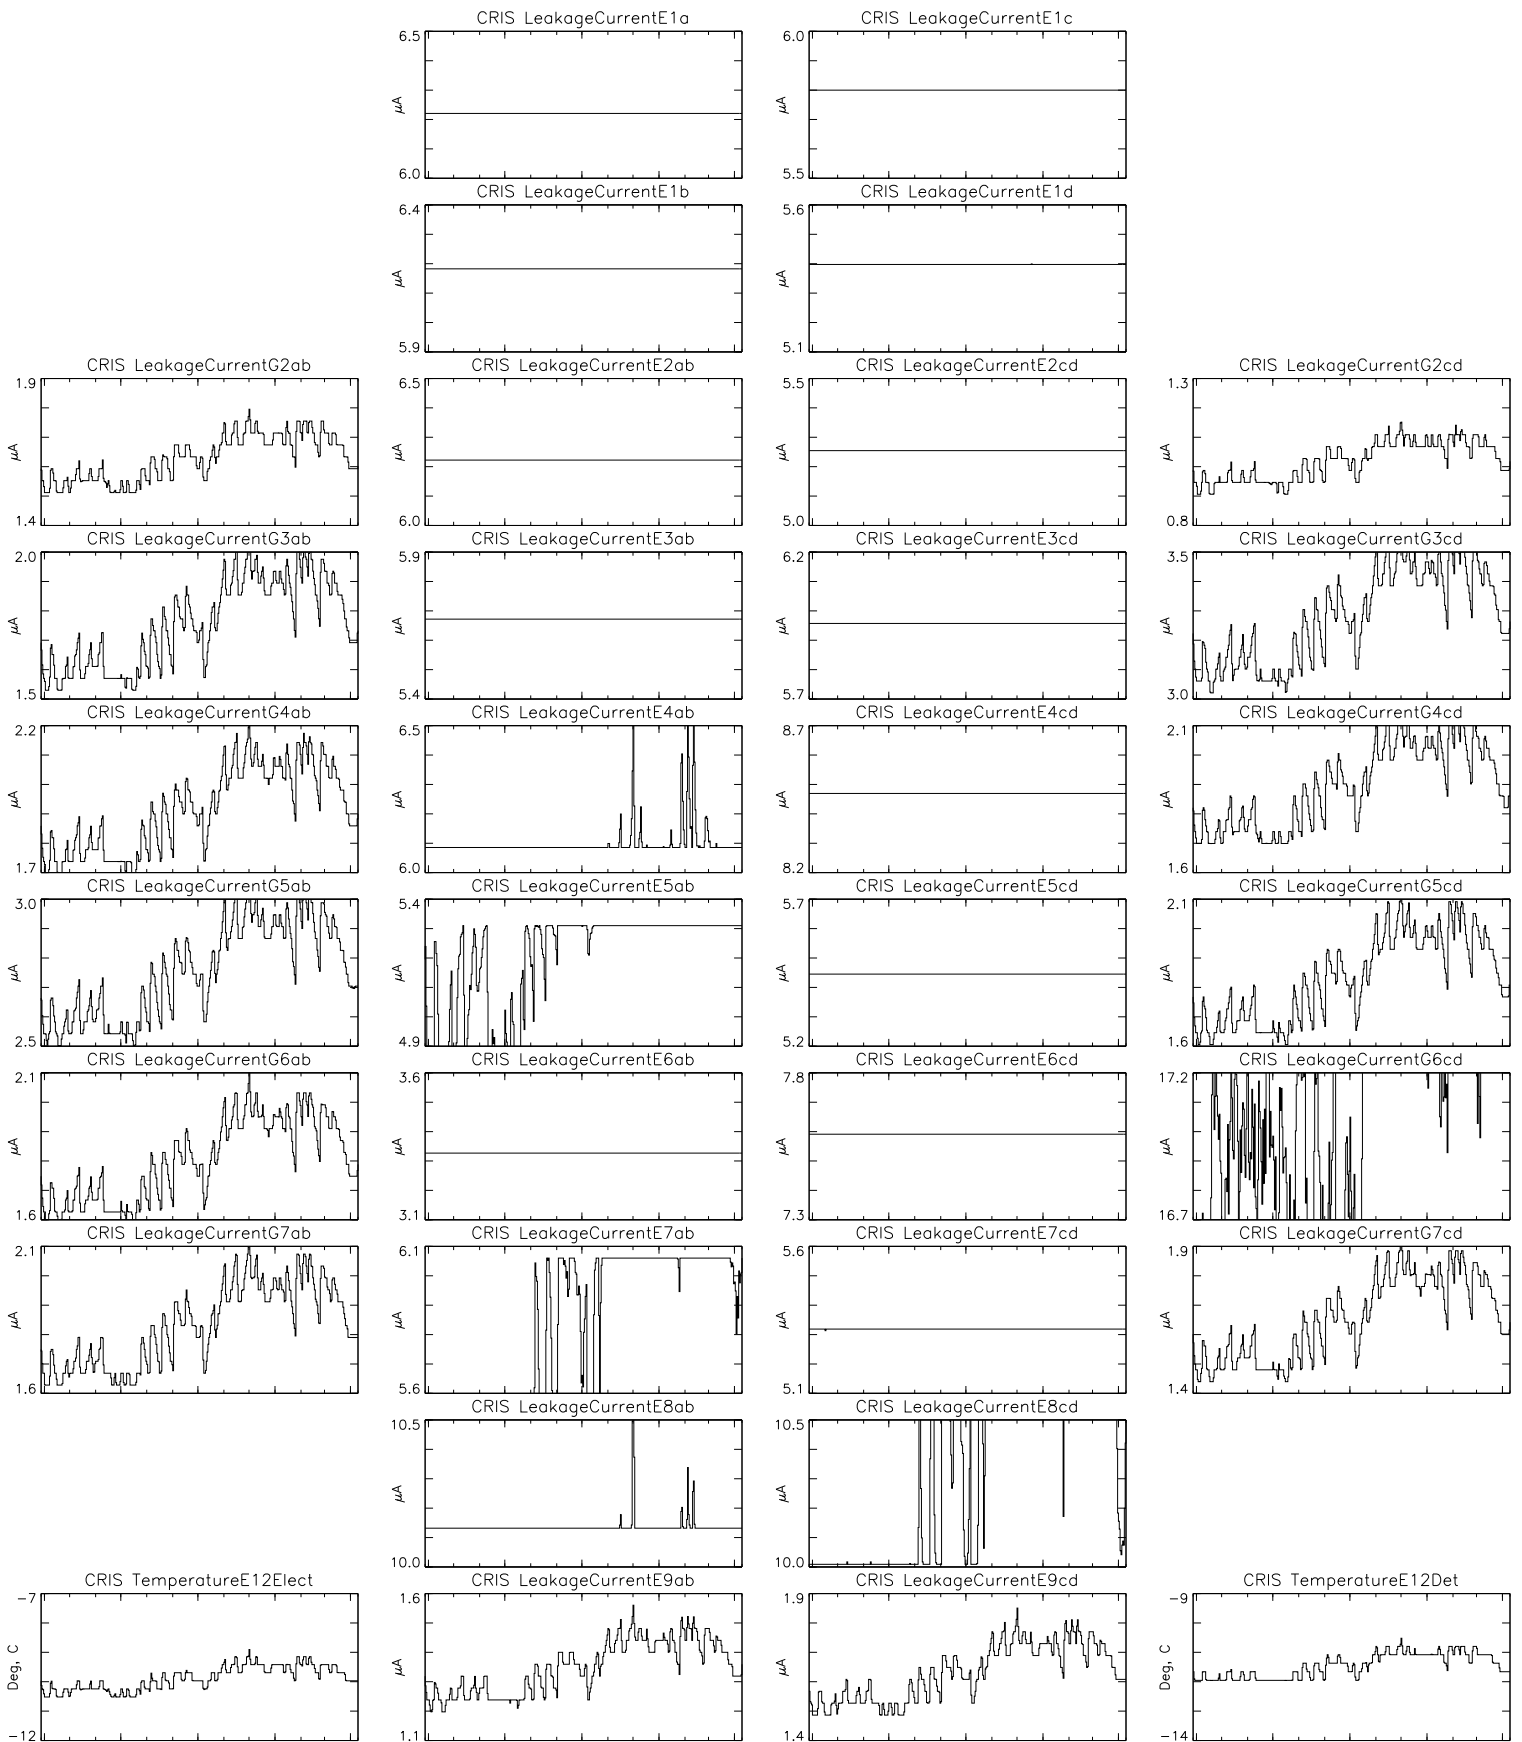

Bartels Rotation 2546-2559 – Daily Averages
 (28-Mar-2020 thru 09-Apr-2021)
 (088/2020 thru 099/2021)

Apr Jul Oct Jan Apr
 time (28-Mar-2020 to 10-Apr-2021)

Bartels Rotation 2546-2559 – Daily Averages
 (28-Mar-2020 thru 09-Apr-2021)
 (088/2020 thru 099/2021)

Apr Jul Oct Jan Apr
 time (28-Mar-2020 to 10-Apr-2021)

Bartels Rotation 2546-2559 – Daily Averages
(28-Mar-2020 thru 09-Apr-2021)
(088/2020 thru 099/2021)

Apr Jul Oct Jan Apr
time (28-Mar-2020 to 10-Apr-2021)

Bartels Rotation 2546-2559 – Daily Averages
 (28-Mar-2020 thru 09-Apr-2021)
 (088/2020 thru 099/2021)