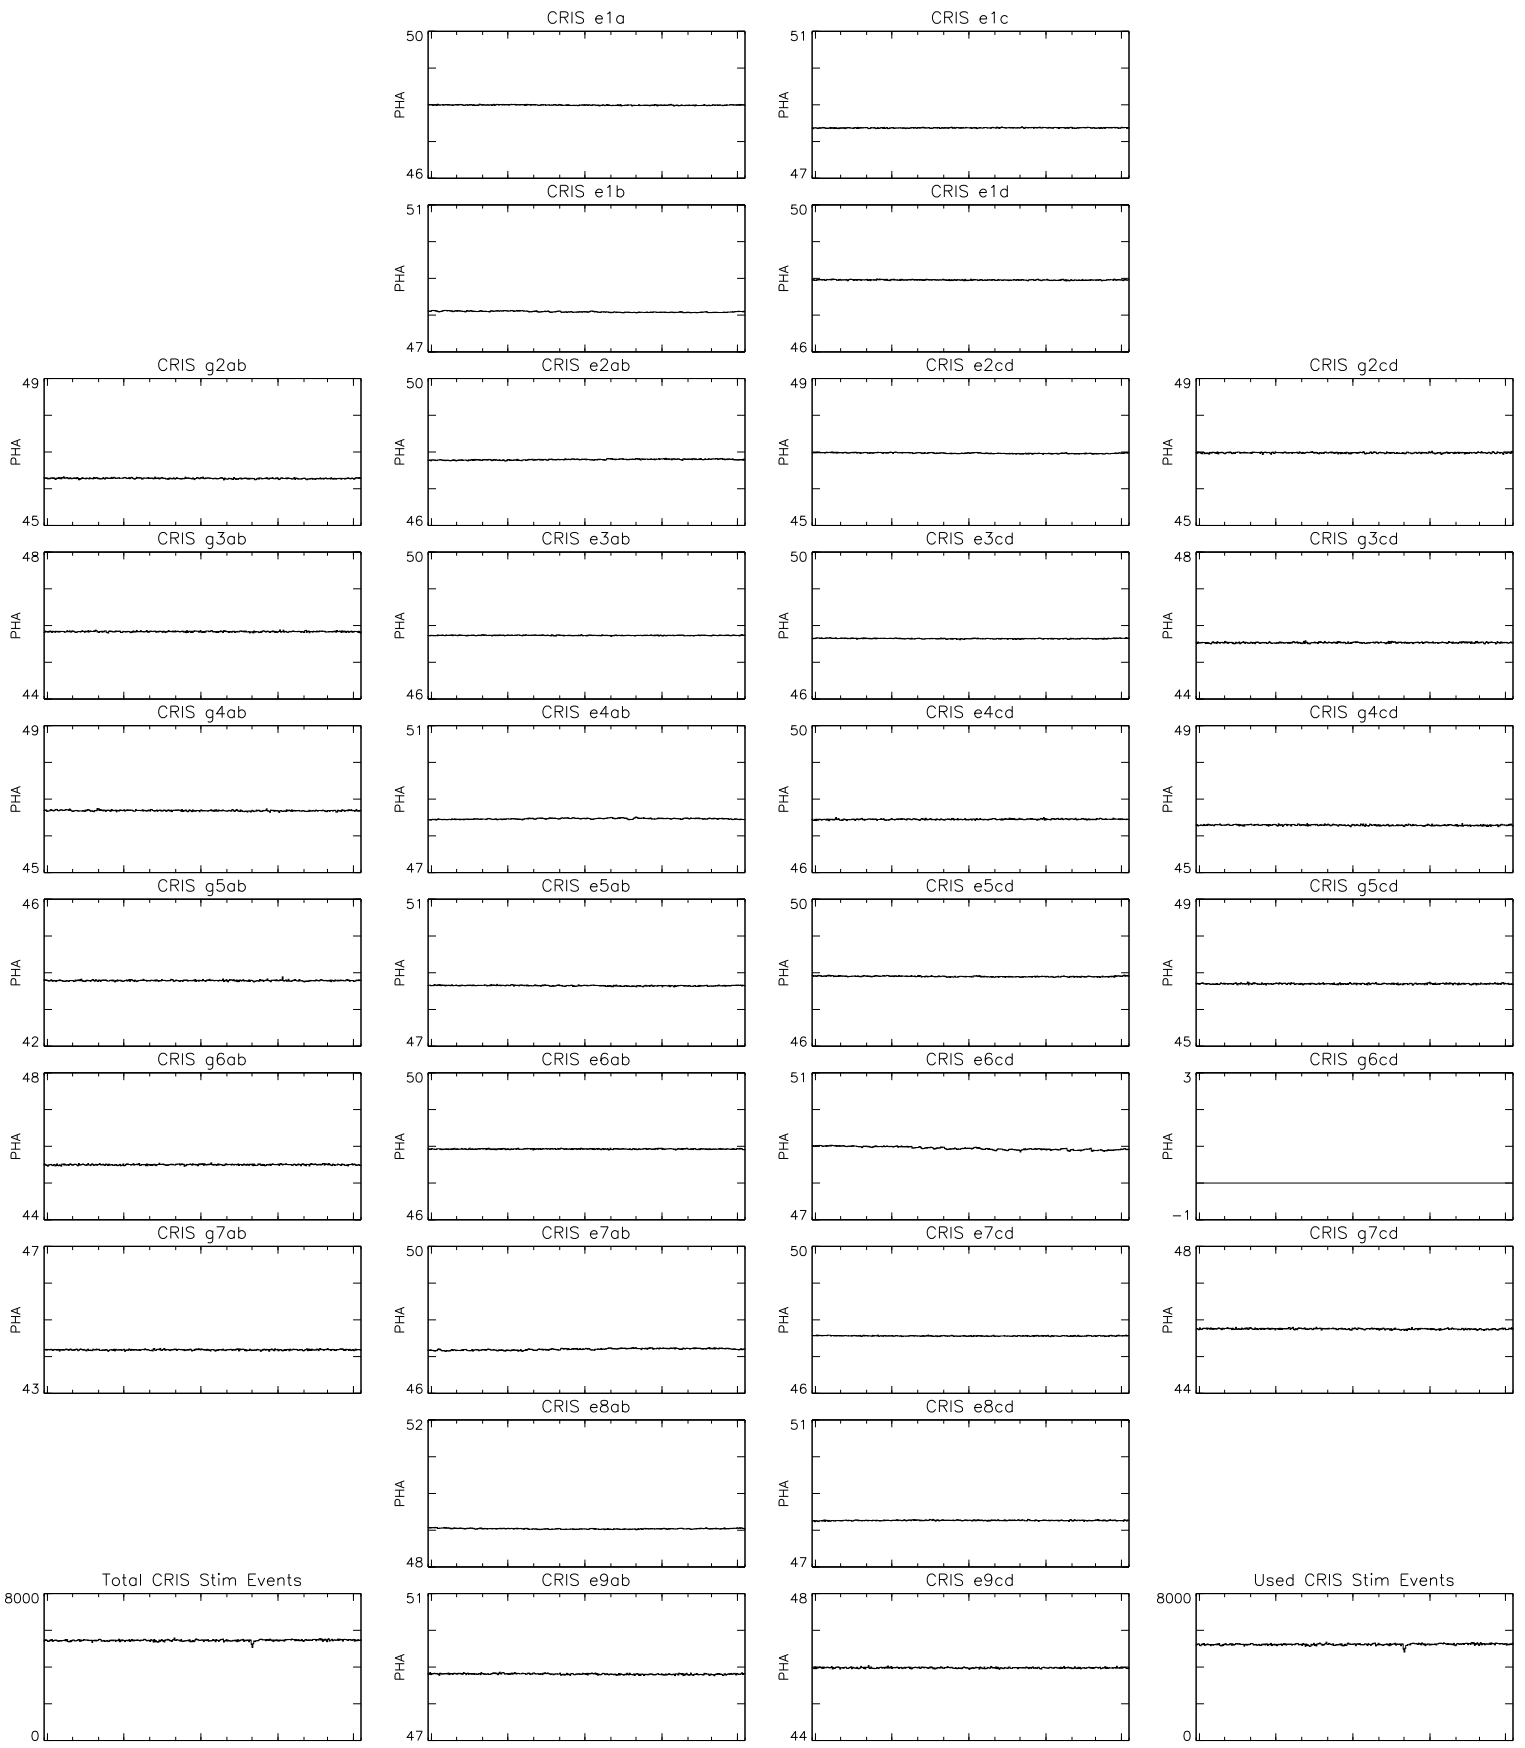

Bartels Rotation 2546–2559  
 Stim events – Daily fitted slope  
 (28–Mar–2020 thru 09–Apr–2021) (088/2020 thru 099/2021)

Apr                      Jul                      Oct                      Jan                      Apr  
 time (28–Mar–2020 to 10–Apr–2021)

Bartels Rotation 2546–2559  
 Stim events – Daily fitted offset  
 (28–Mar–2020 thru 09–Apr–2021) (088/2020 thru 099/2021)

Apr                      Jul                      Oct                      Jan                      Apr  
 time (28–Mar–2020 to 10–Apr–2021)