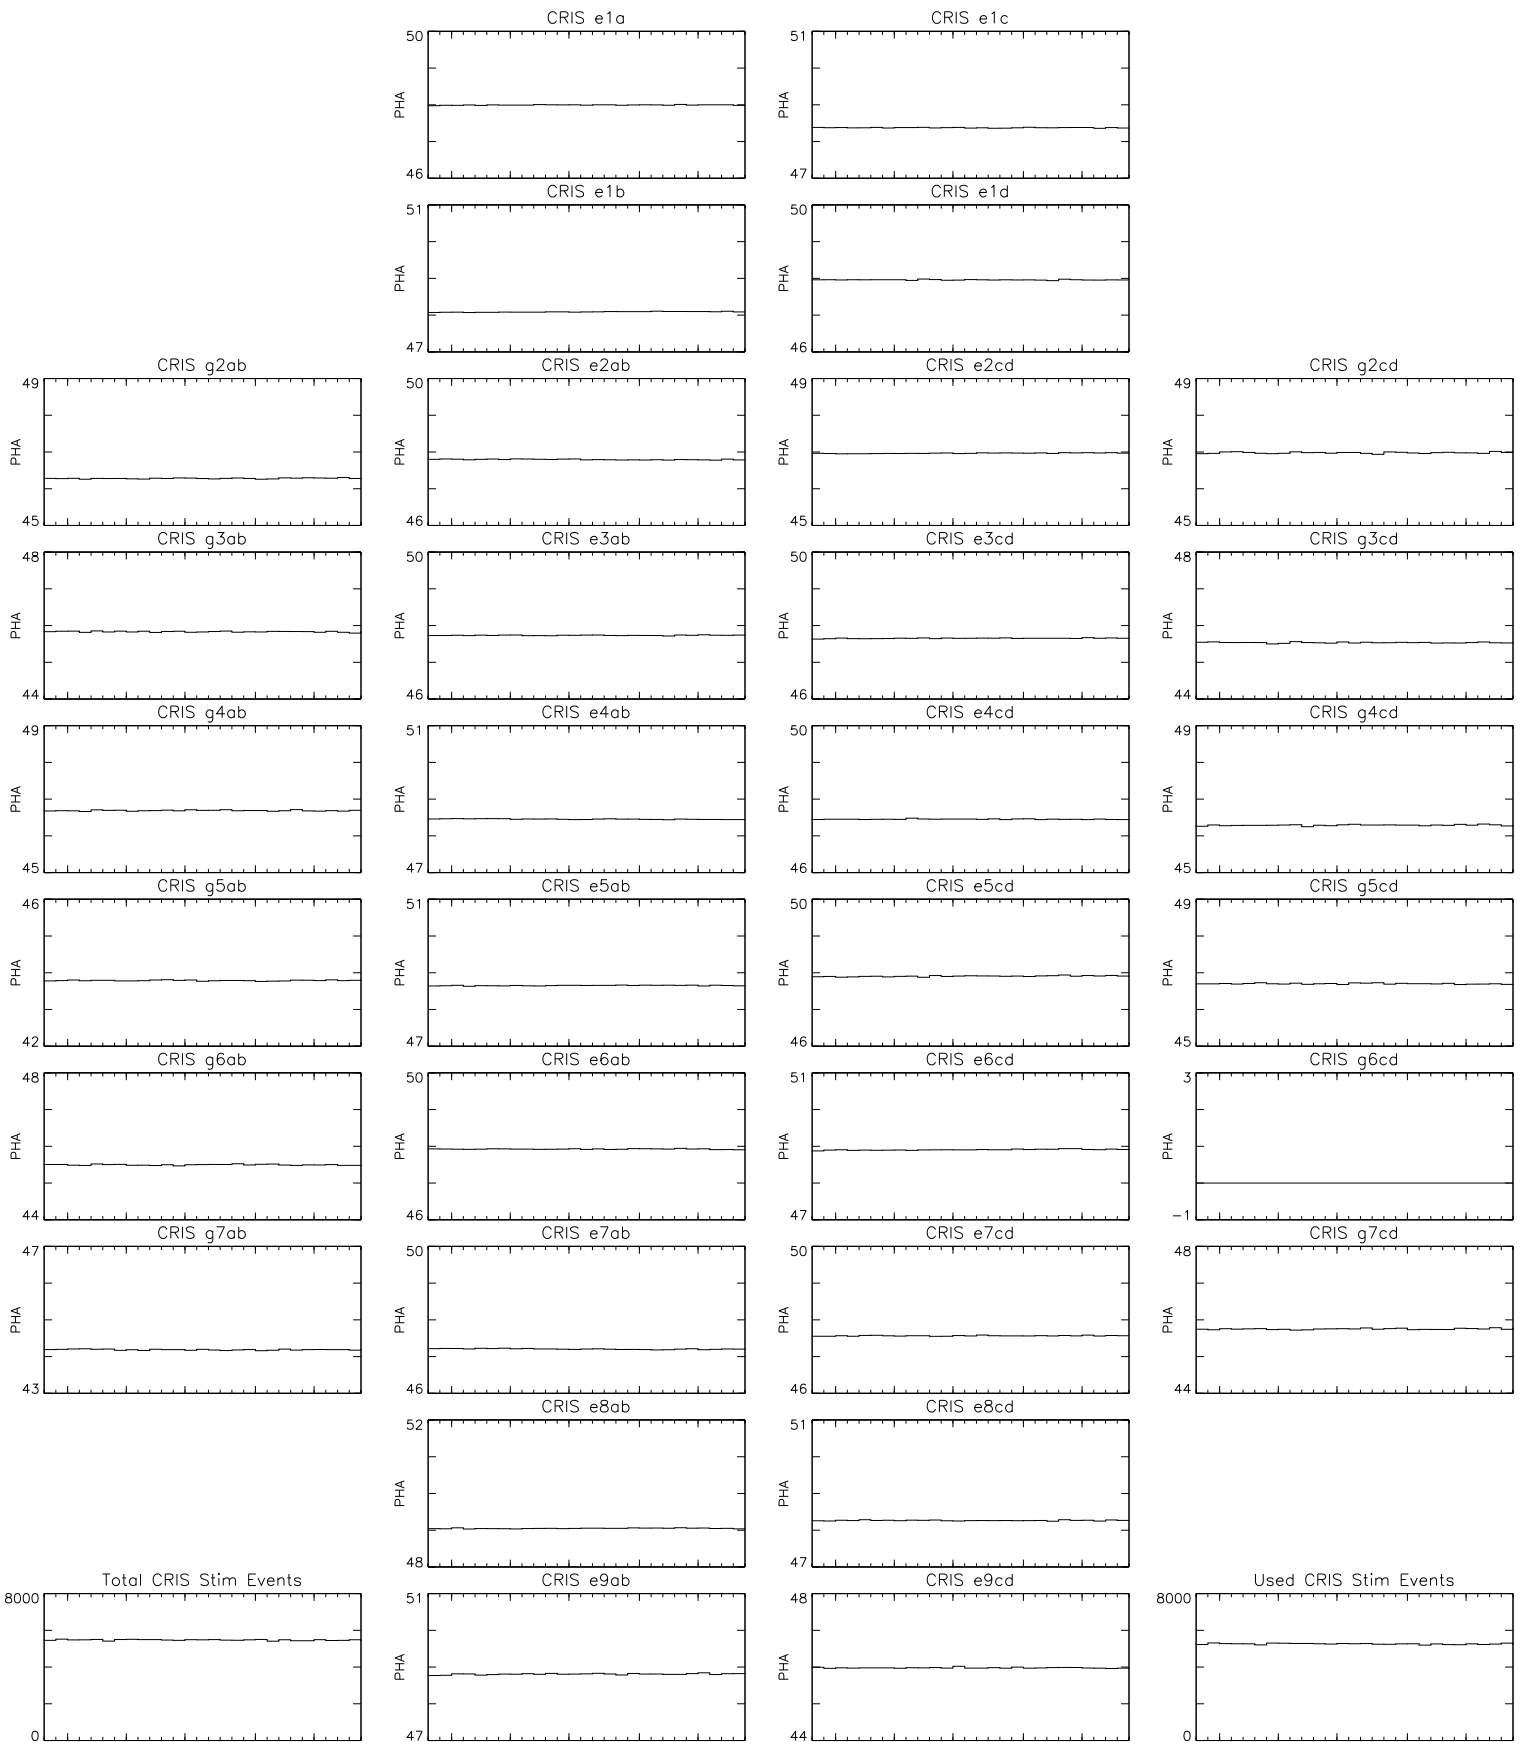

Bartels Rotation 2559
Stim events – Daily fitted slope
(14–Mar–2021 thru 09–Apr–2021) (073/2021 thru 099/2021)

Bartels Rotation 2559
 Stim events – Daily fitted offset
 (14–Mar–2021 thru 09–Apr–2021) (073/2021 thru 099/2021)

16 21 26 Apr 1 6
 time (14–Mar–2021 to 10–Apr–2021)