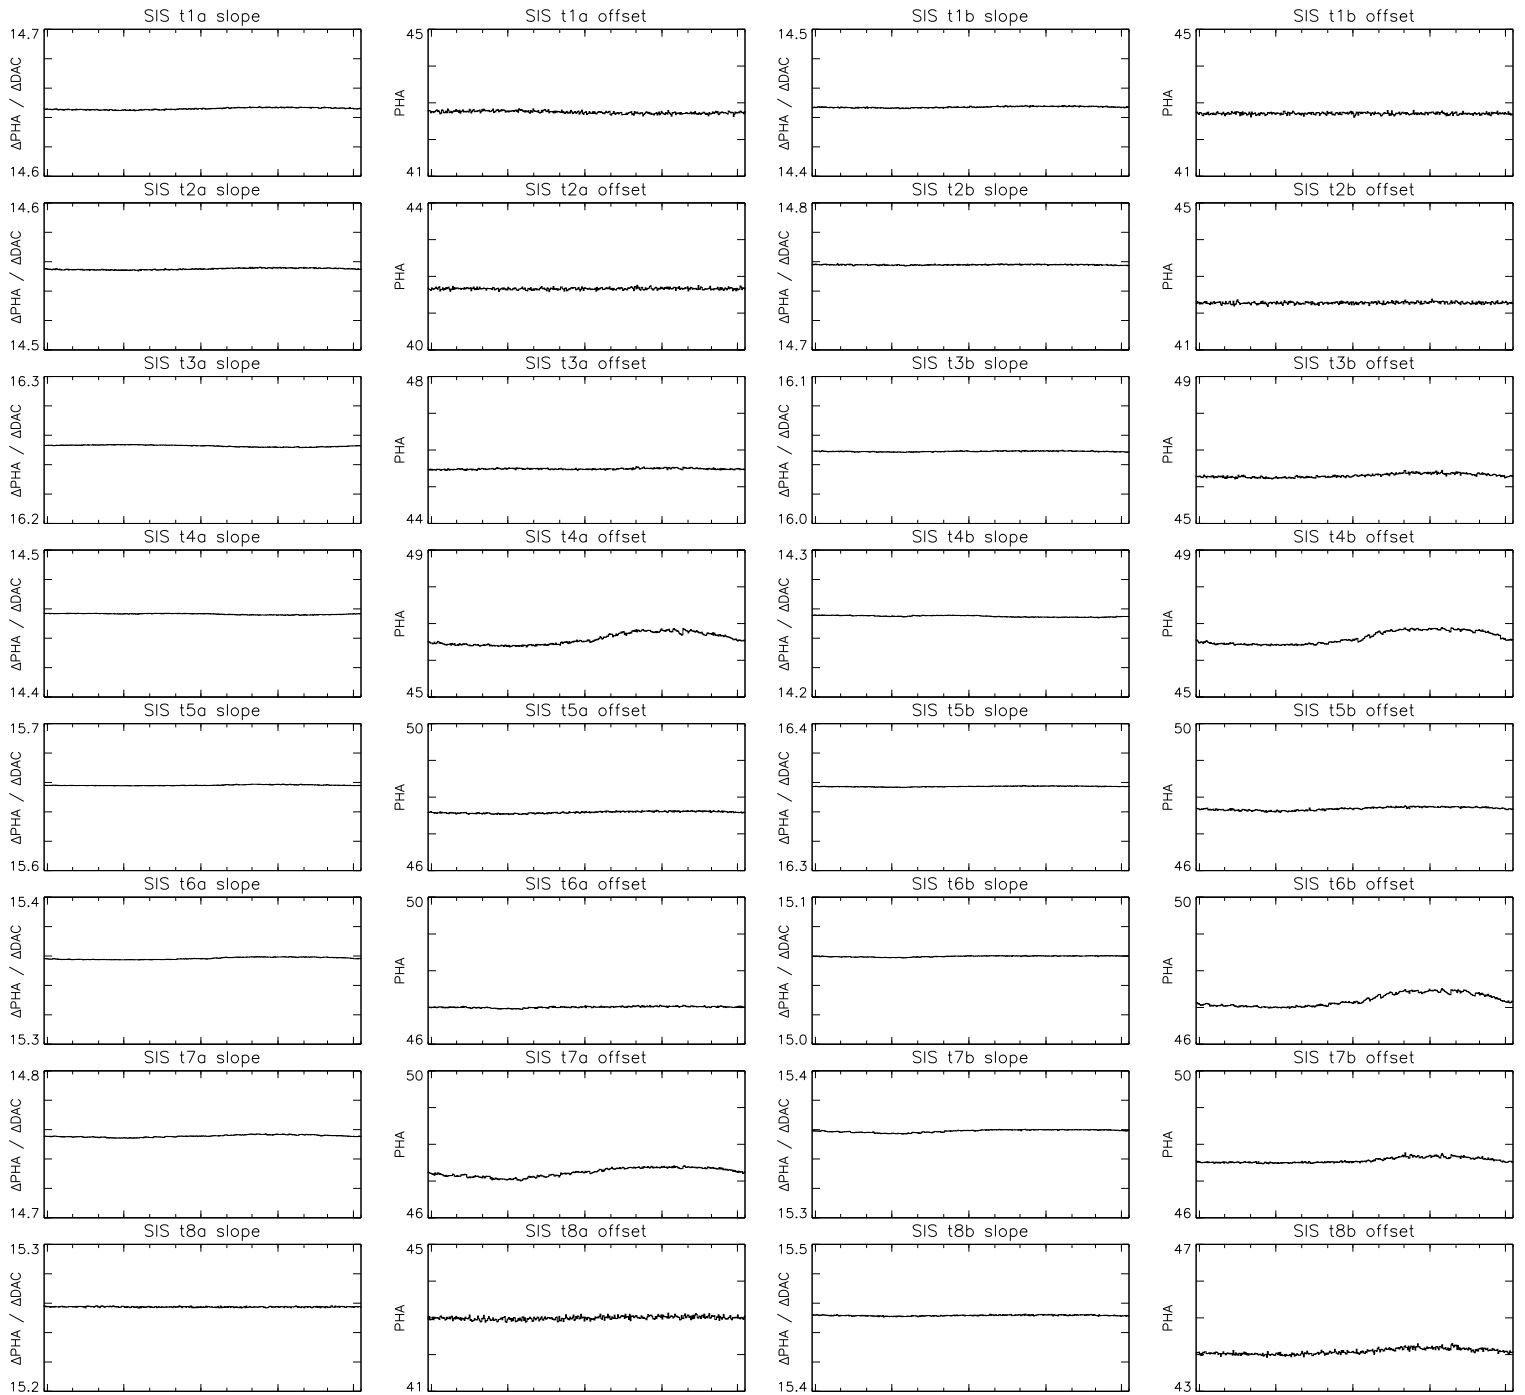

Bartels Rotation 2546–2559  
 Stim events – Daily fitted slope & offset  
 (28–Mar–2020 thru 09–Apr–2021) (088/2020 thru 099/2021)

Apr                      Jul                      Oct                      Jan                      Apr  
 time (28–Mar–2020 to 10–Apr–2021)