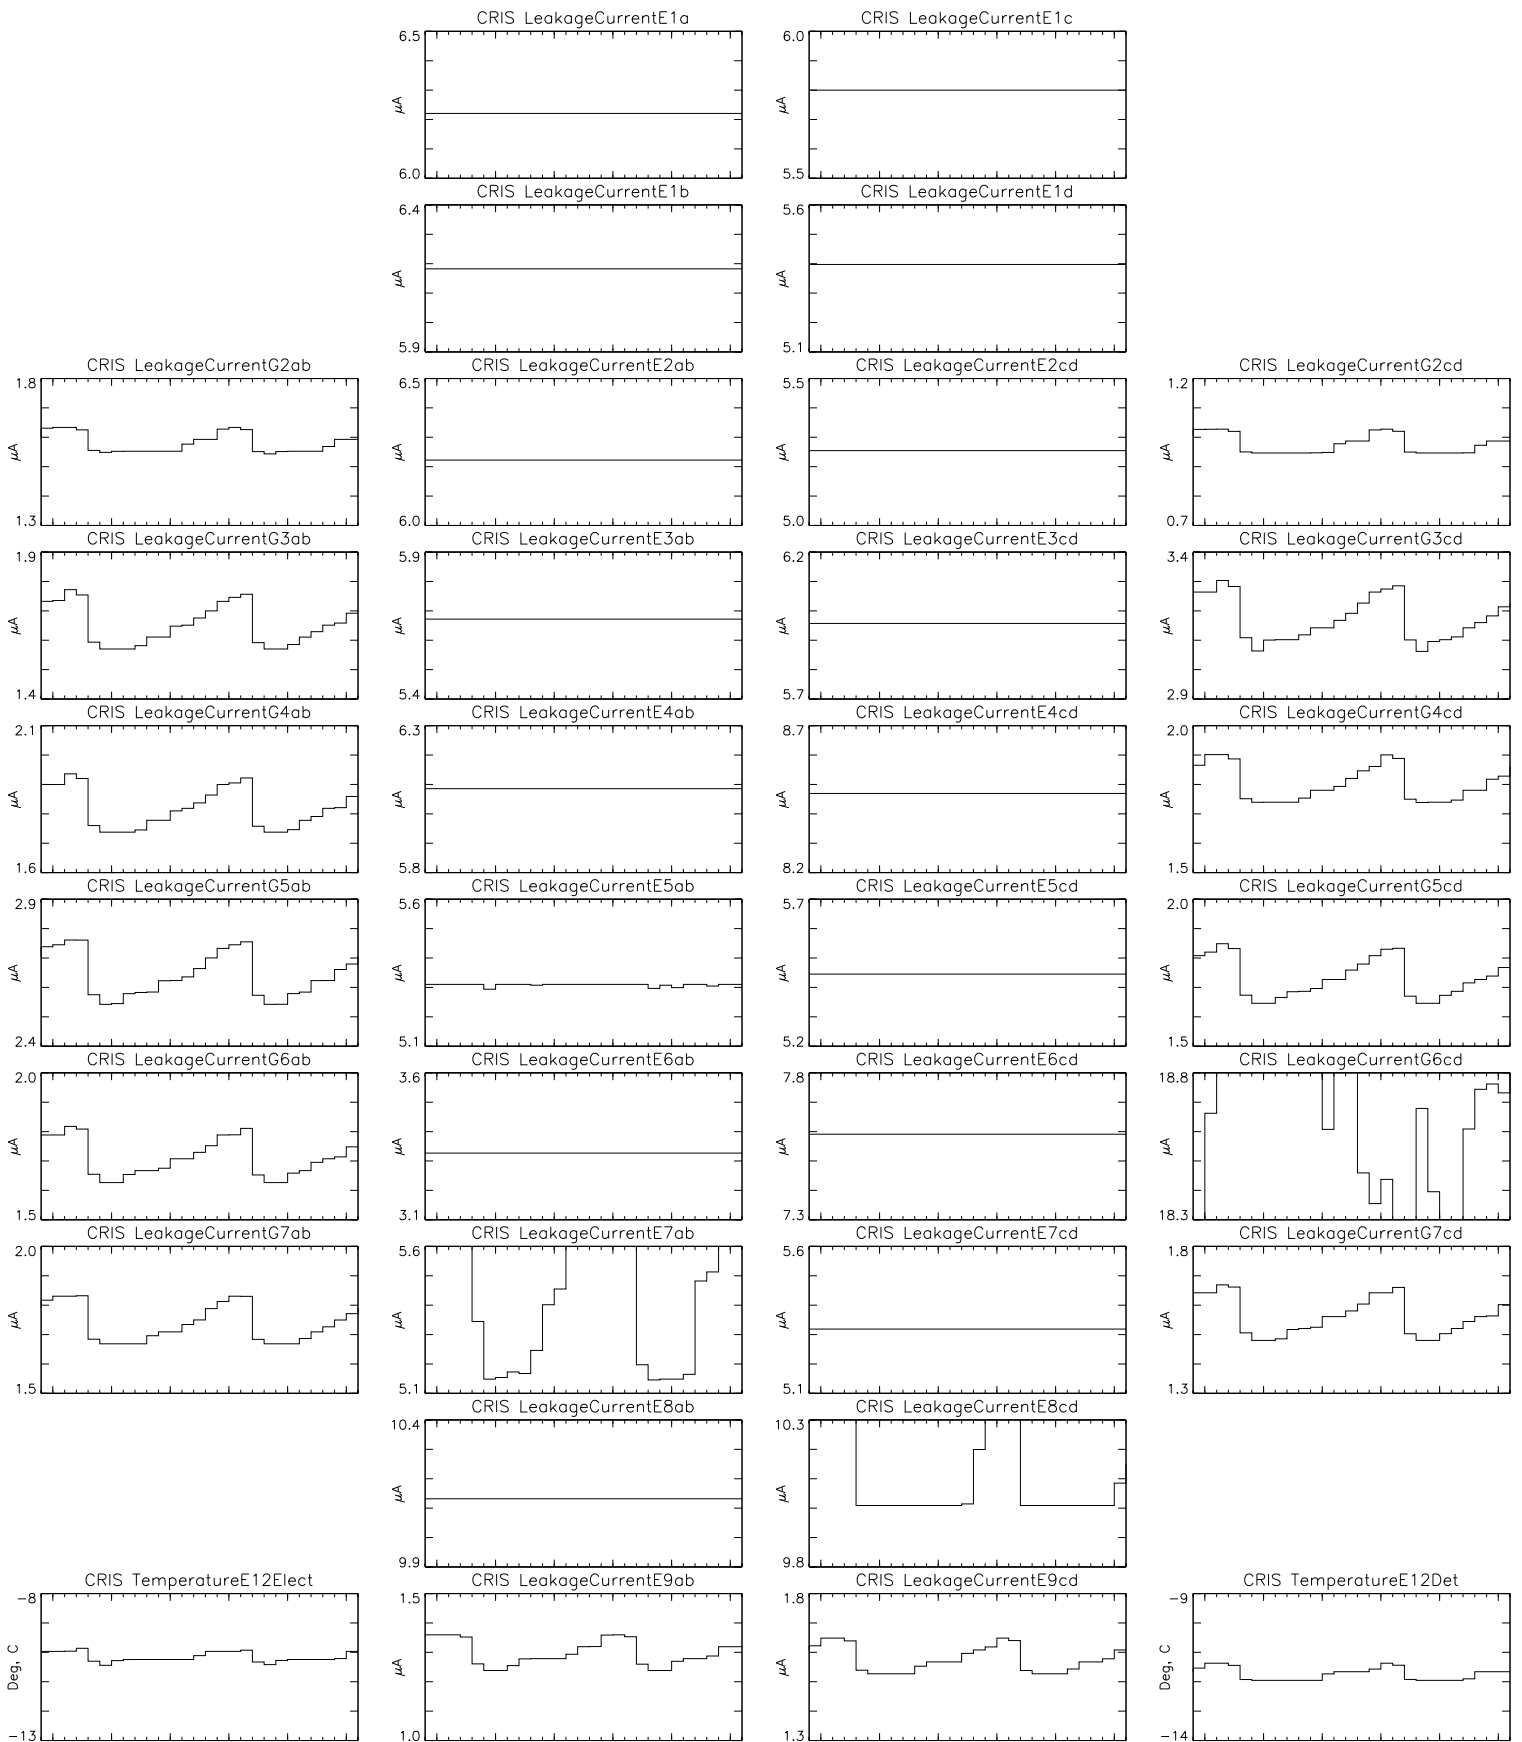

Bartels Rotation 2560 – Daily Averages
 (10-Apr-2021 thru 06-May-2021)
 (100/2021 thru 126/2021)

11 16 21 26 May 1 6
 time (10-Apr-2021 to 07-May-2021)

Bartels Rotation 2560 – Daily Averages
 (10-Apr-2021 thru 06-May-2021)
 (100/2021 thru 126/2021)

Bartels Rotation 2560 – Daily Averages
(10-Apr-2021 thru 06-May-2021)
(100/2021 thru 126/2021)

Bartels Rotation 2560 – Daily Averages
 (10-Apr-2021 thru 06-May-2021)
 (100/2021 thru 126/2021)