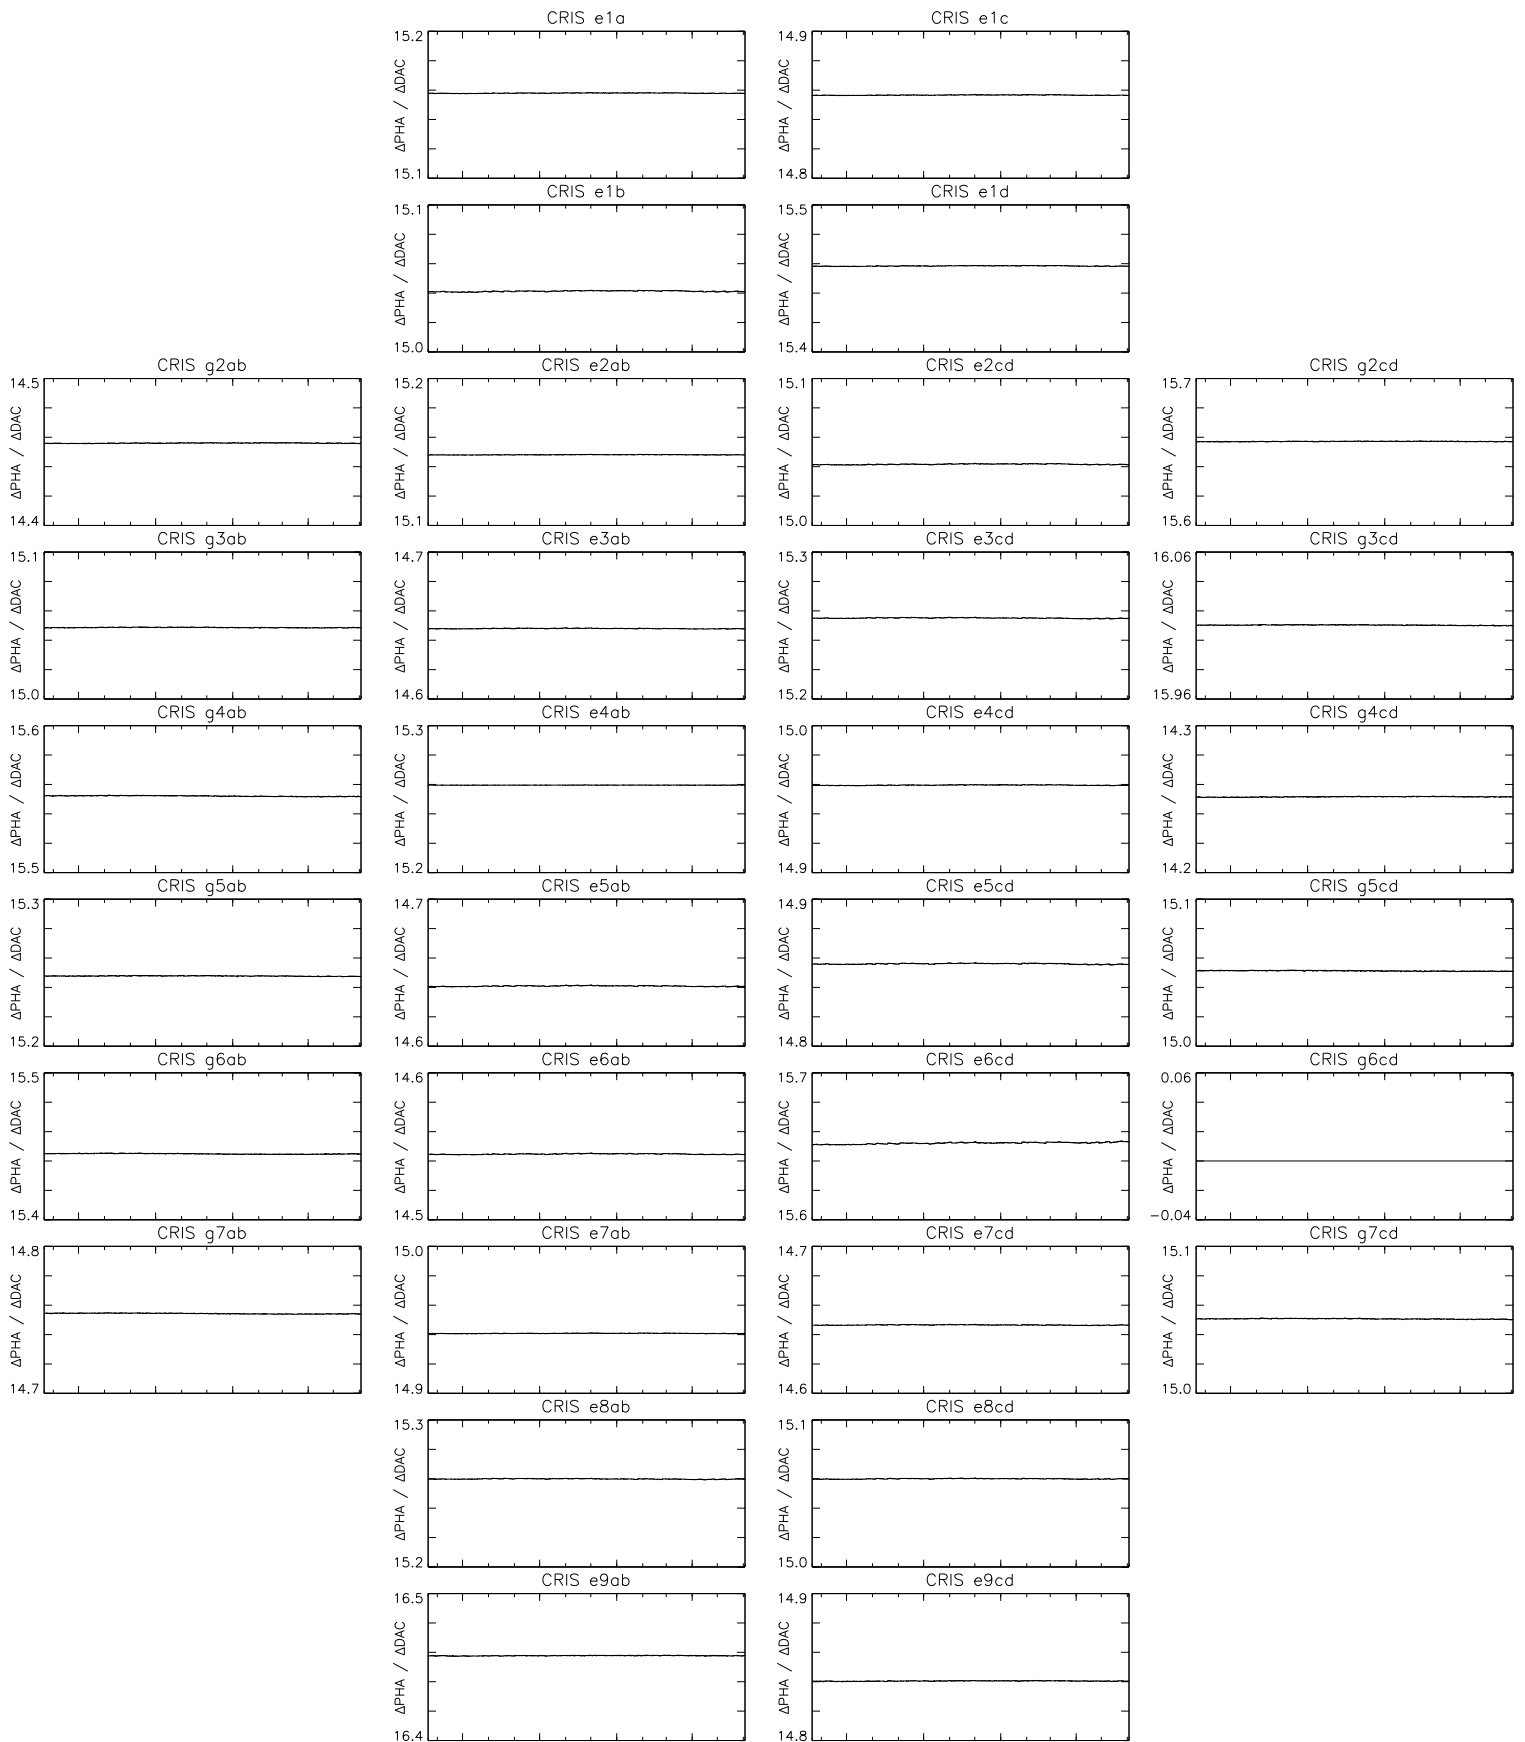

Bartels Rotation 2548–2561
 Stim events – Daily fitted slope
 (21–May–2020 thru 02–Jun–2021) (142/2020 thru 153/2021)

Bartels Rotation 2548–2561
 Stim events – Daily fitted offset
 (21–May–2020 thru 02–Jun–2021) (142/2020 thru 153/2021)

time (21–May–2020 to 03–Jun–2021)