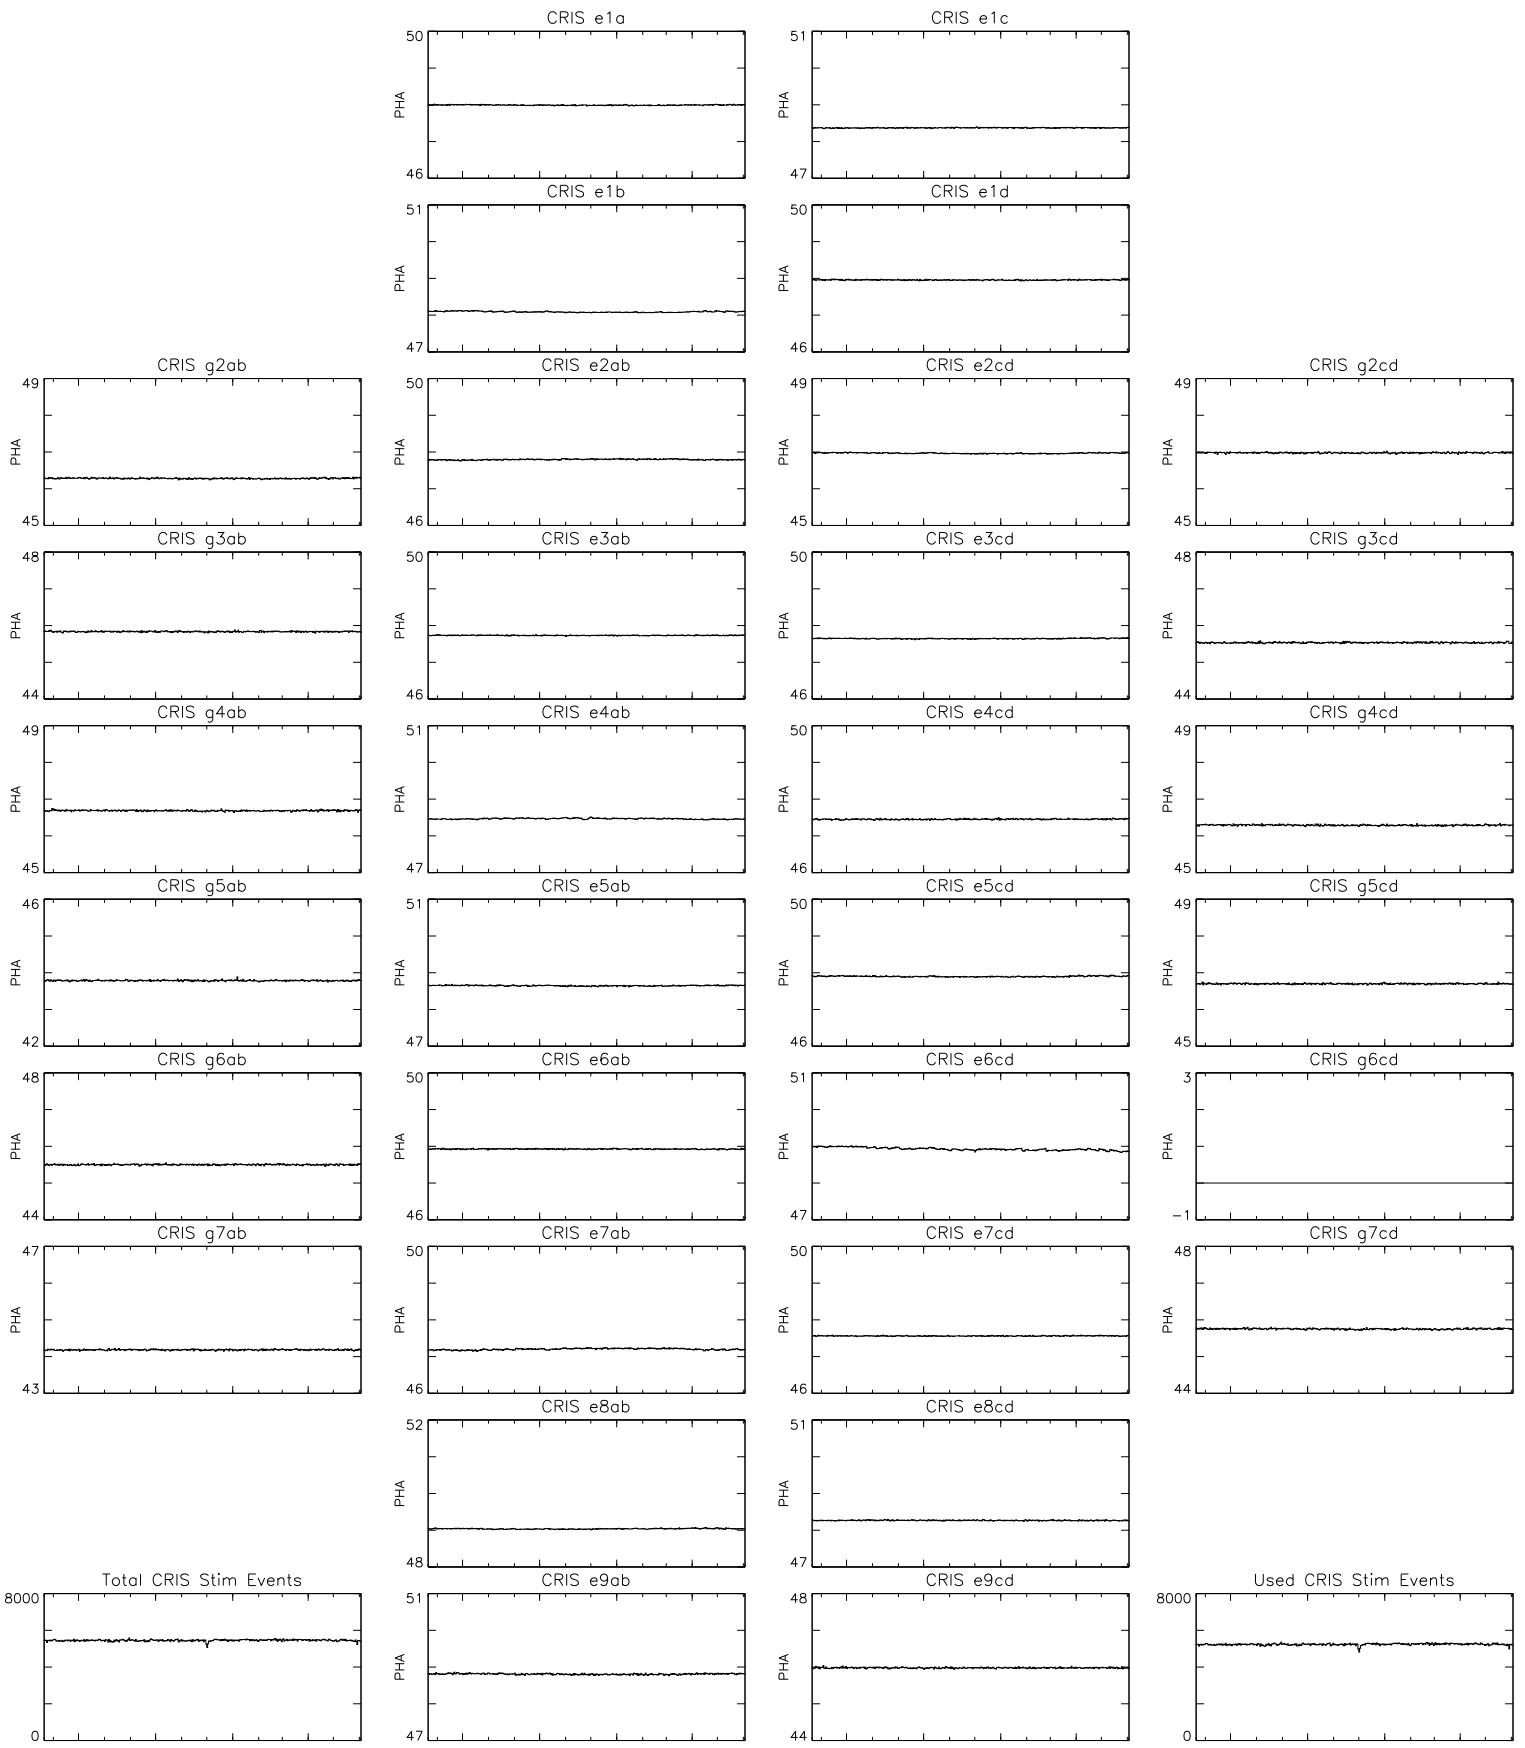

Bartels Rotation 2548–2561
 Stim events – Daily fitted slope
 (21–May–2020 thru 02–Jun–2021) (142/2020 thru 153/2021)

Bartels Rotation 2548–2561
 Stim events – Daily fitted offset
 (21–May–2020 thru 02–Jun–2021) (142/2020 thru 153/2021)

time (21–May–2020 to 03–Jun–2021)