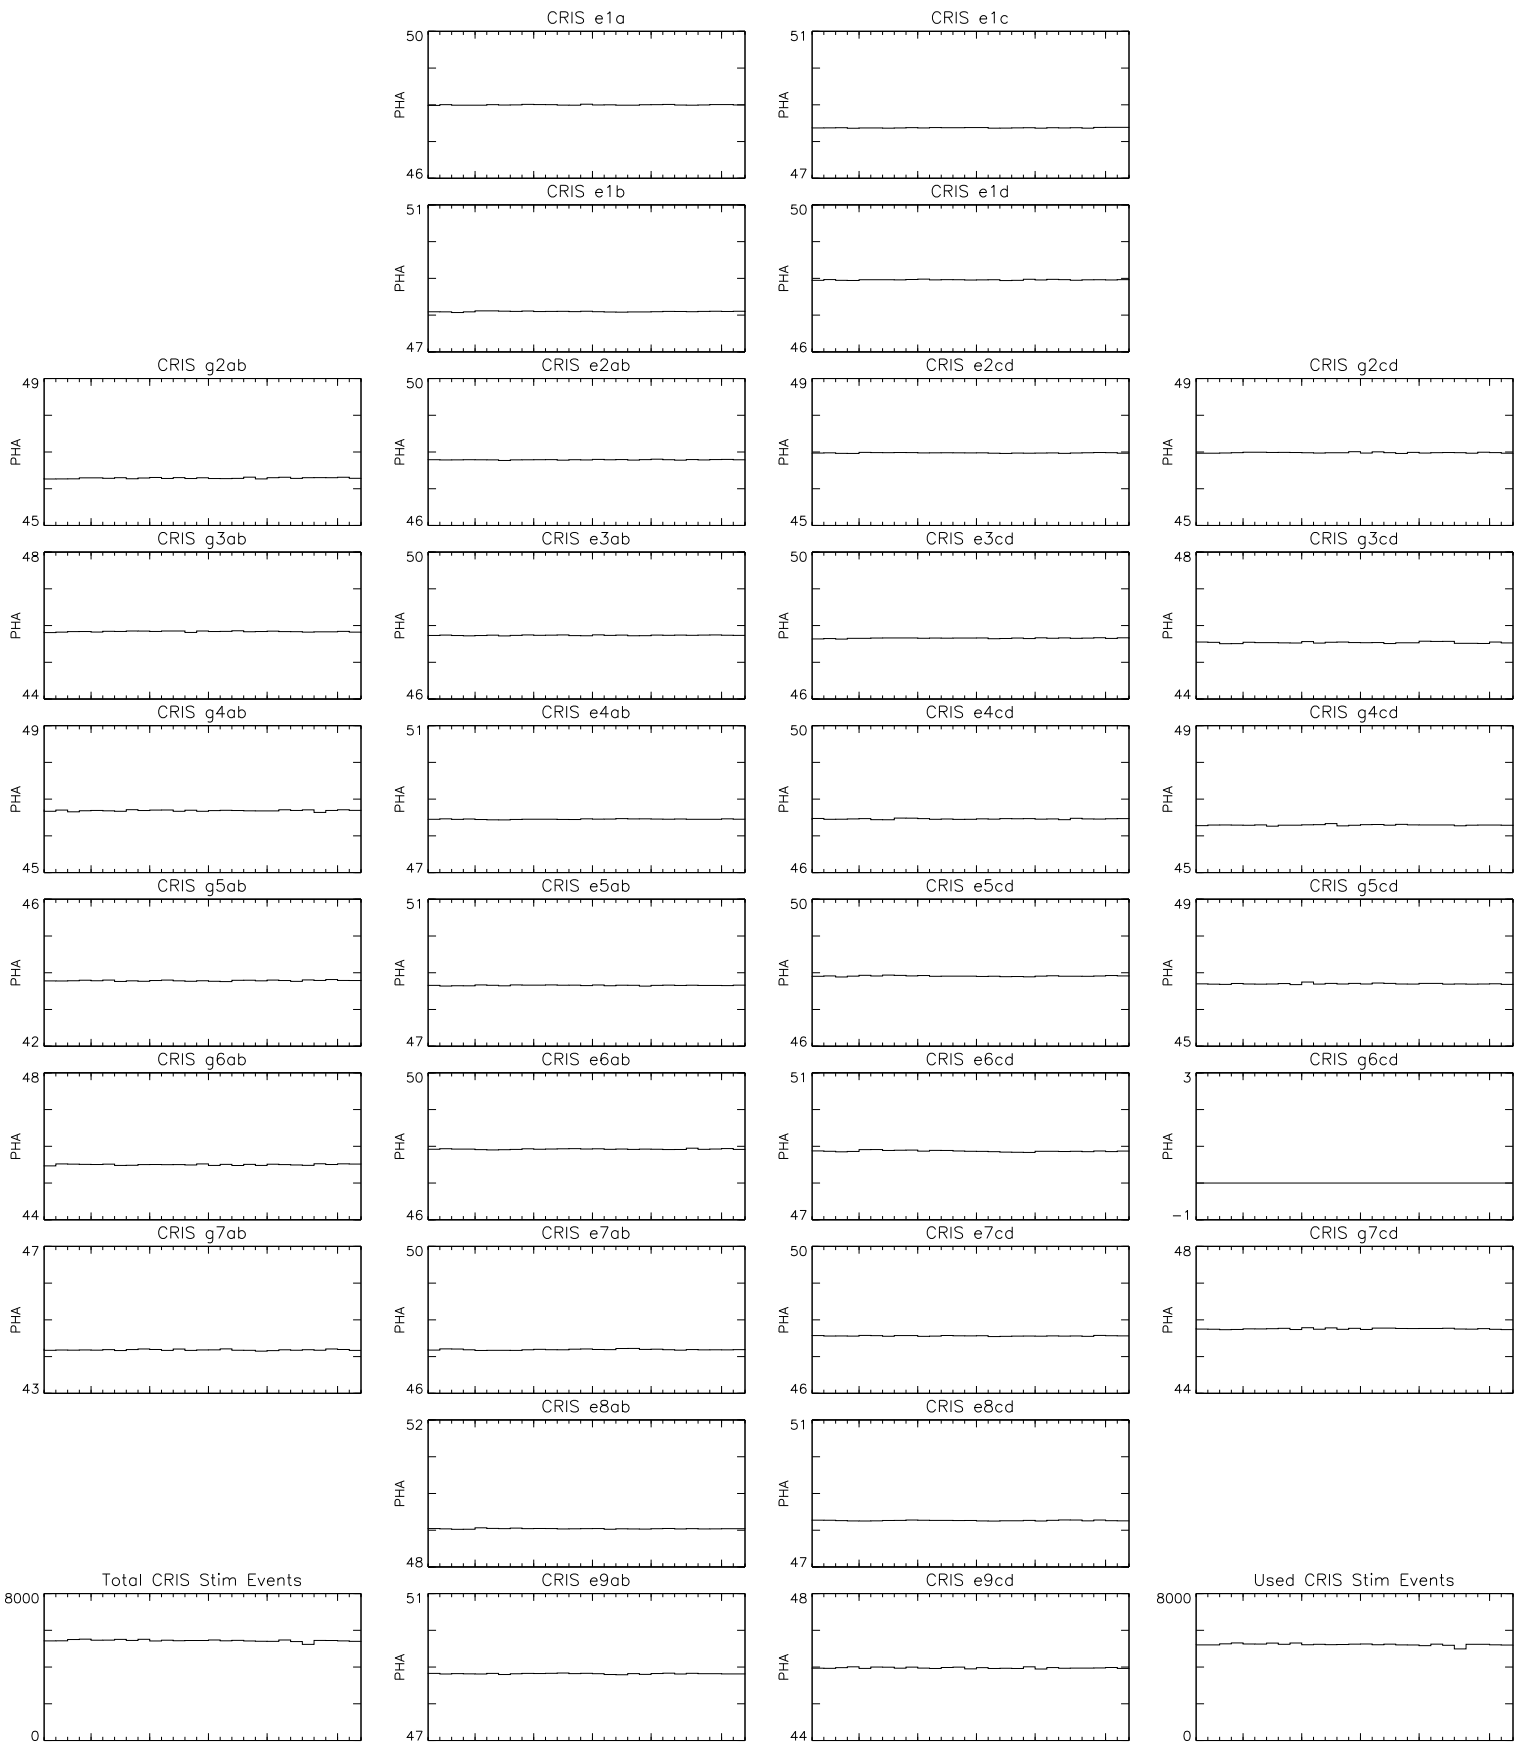

Bartels Rotation 2561  
 Stim events – Daily fitted slope  
 (07–May–2021 thru 02–Jun–2021) (127/2021 thru 153/2021)

Bartels Rotation 2561  
 Stim events – Daily fitted offset  
 (07–May–2021 thru 02–Jun–2021) (127/2021 thru 153/2021)

time (07–May–2021 to 03–Jun–2021)