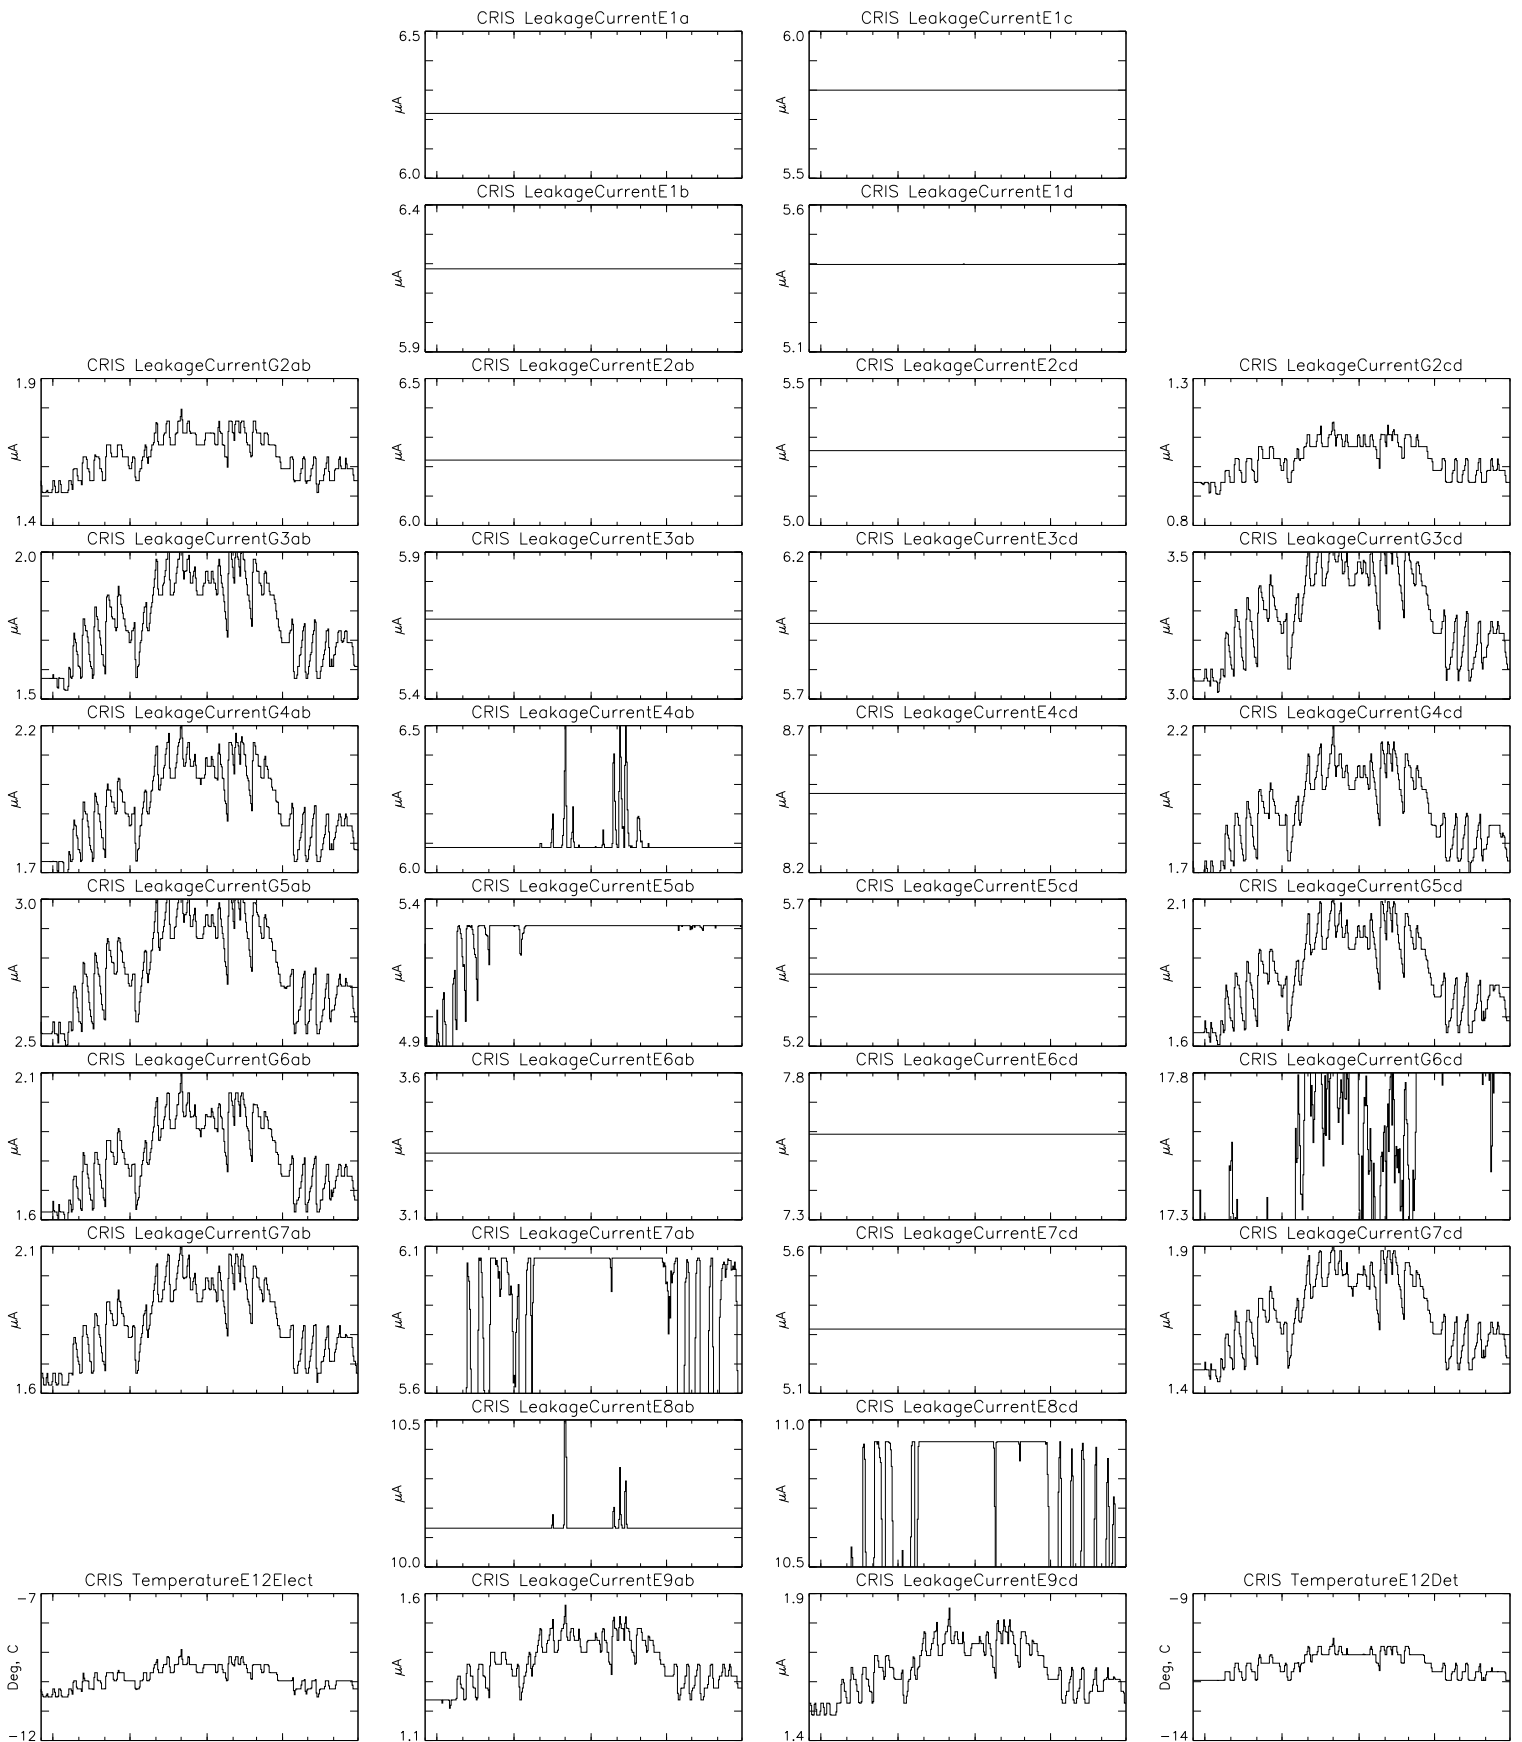

Bartels Rotation 2549-2562 – Daily Averages
 (17-Jun-2020 thru 29-Jun-2021)
 (169/2020 thru 180/2021)

Jul

Oct

Jan

Apr

time (17-Jun-2020 to 30-Jun-2021)

Bartels Rotation 2549–2562 – Daily Averages
 (17–Jun–2020 thru 29–Jun–2021)
 (169/2020 thru 180/2021)

Jul

Oct

Jan

Apr

time (17–Jun–2020 to 30–Jun–2021)

Bartels Rotation 2549-2562 – Daily Averages
(17-Jun-2020 thru 29-Jun-2021)
(169/2020 thru 180/2021)

Jul Oct Jan Apr
time (17-Jun-2020 to 30-Jun-2021)

Bartels Rotation 2549-2562 – Daily Averages (17-Jun-2020 thru 29-Jun-2021) (169/2020 thru 180/2021)