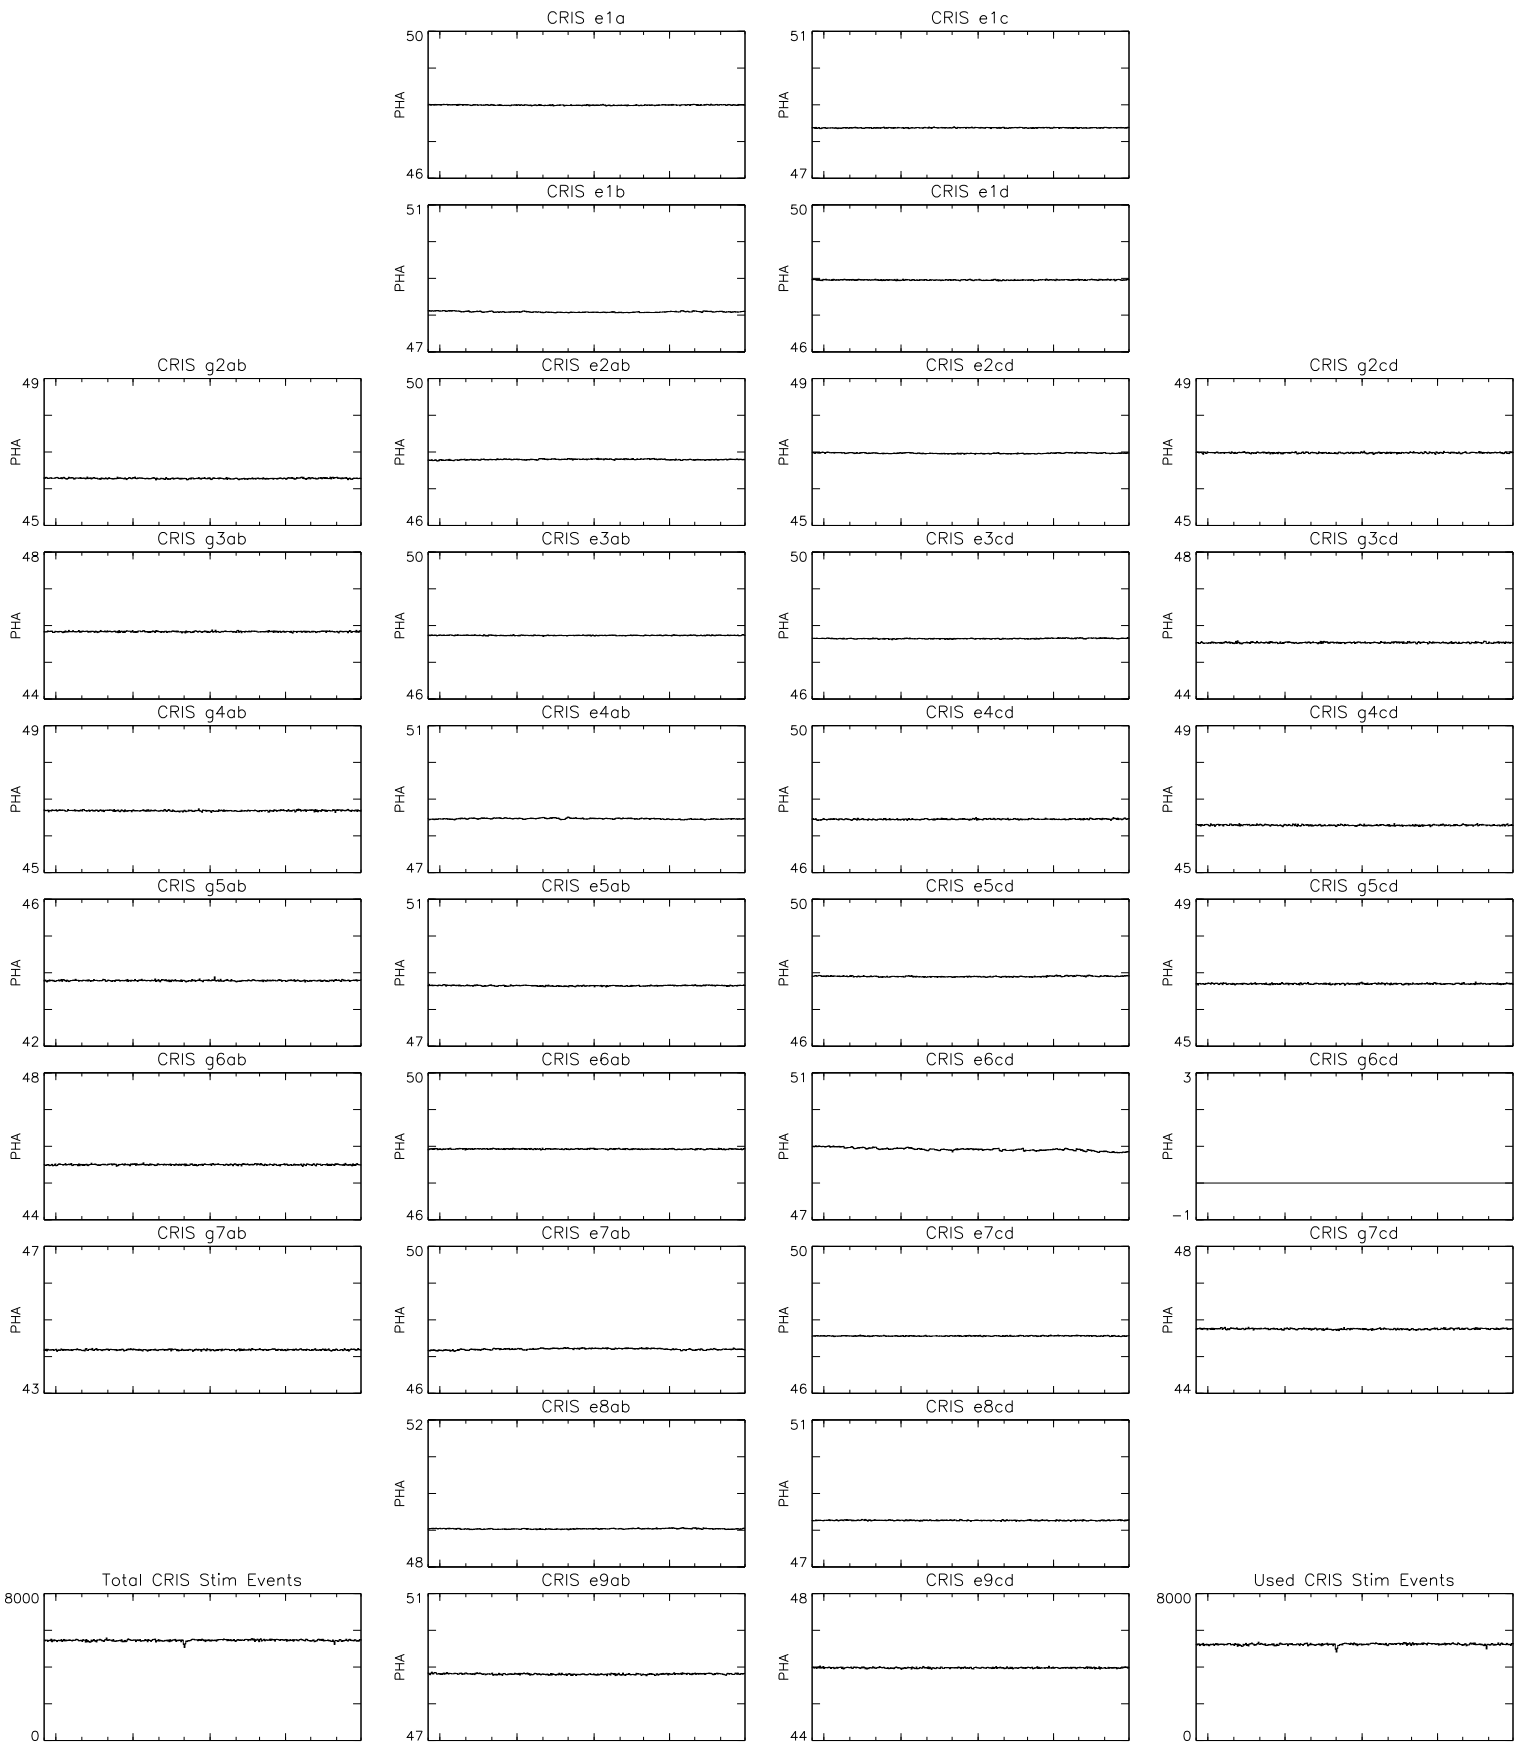

Bartels Rotation 2549–2562  
 Stim events – Daily fitted slope  
 (17–Jun–2020 thru 29–Jun–2021) (169/2020 thru 180/2021)

Jul                      Oct                      Jan                      Apr  
 time (17–Jun–2020 to 30–Jun–2021)

Bartels Rotation 2549–2562  
 Stim events – Daily fitted offset  
 (17–Jun–2020 thru 29–Jun–2021) (169/2020 thru 180/2021)

Jul

Oct

Jan

Apr

time (17–Jun–2020 to 30–Jun–2021)