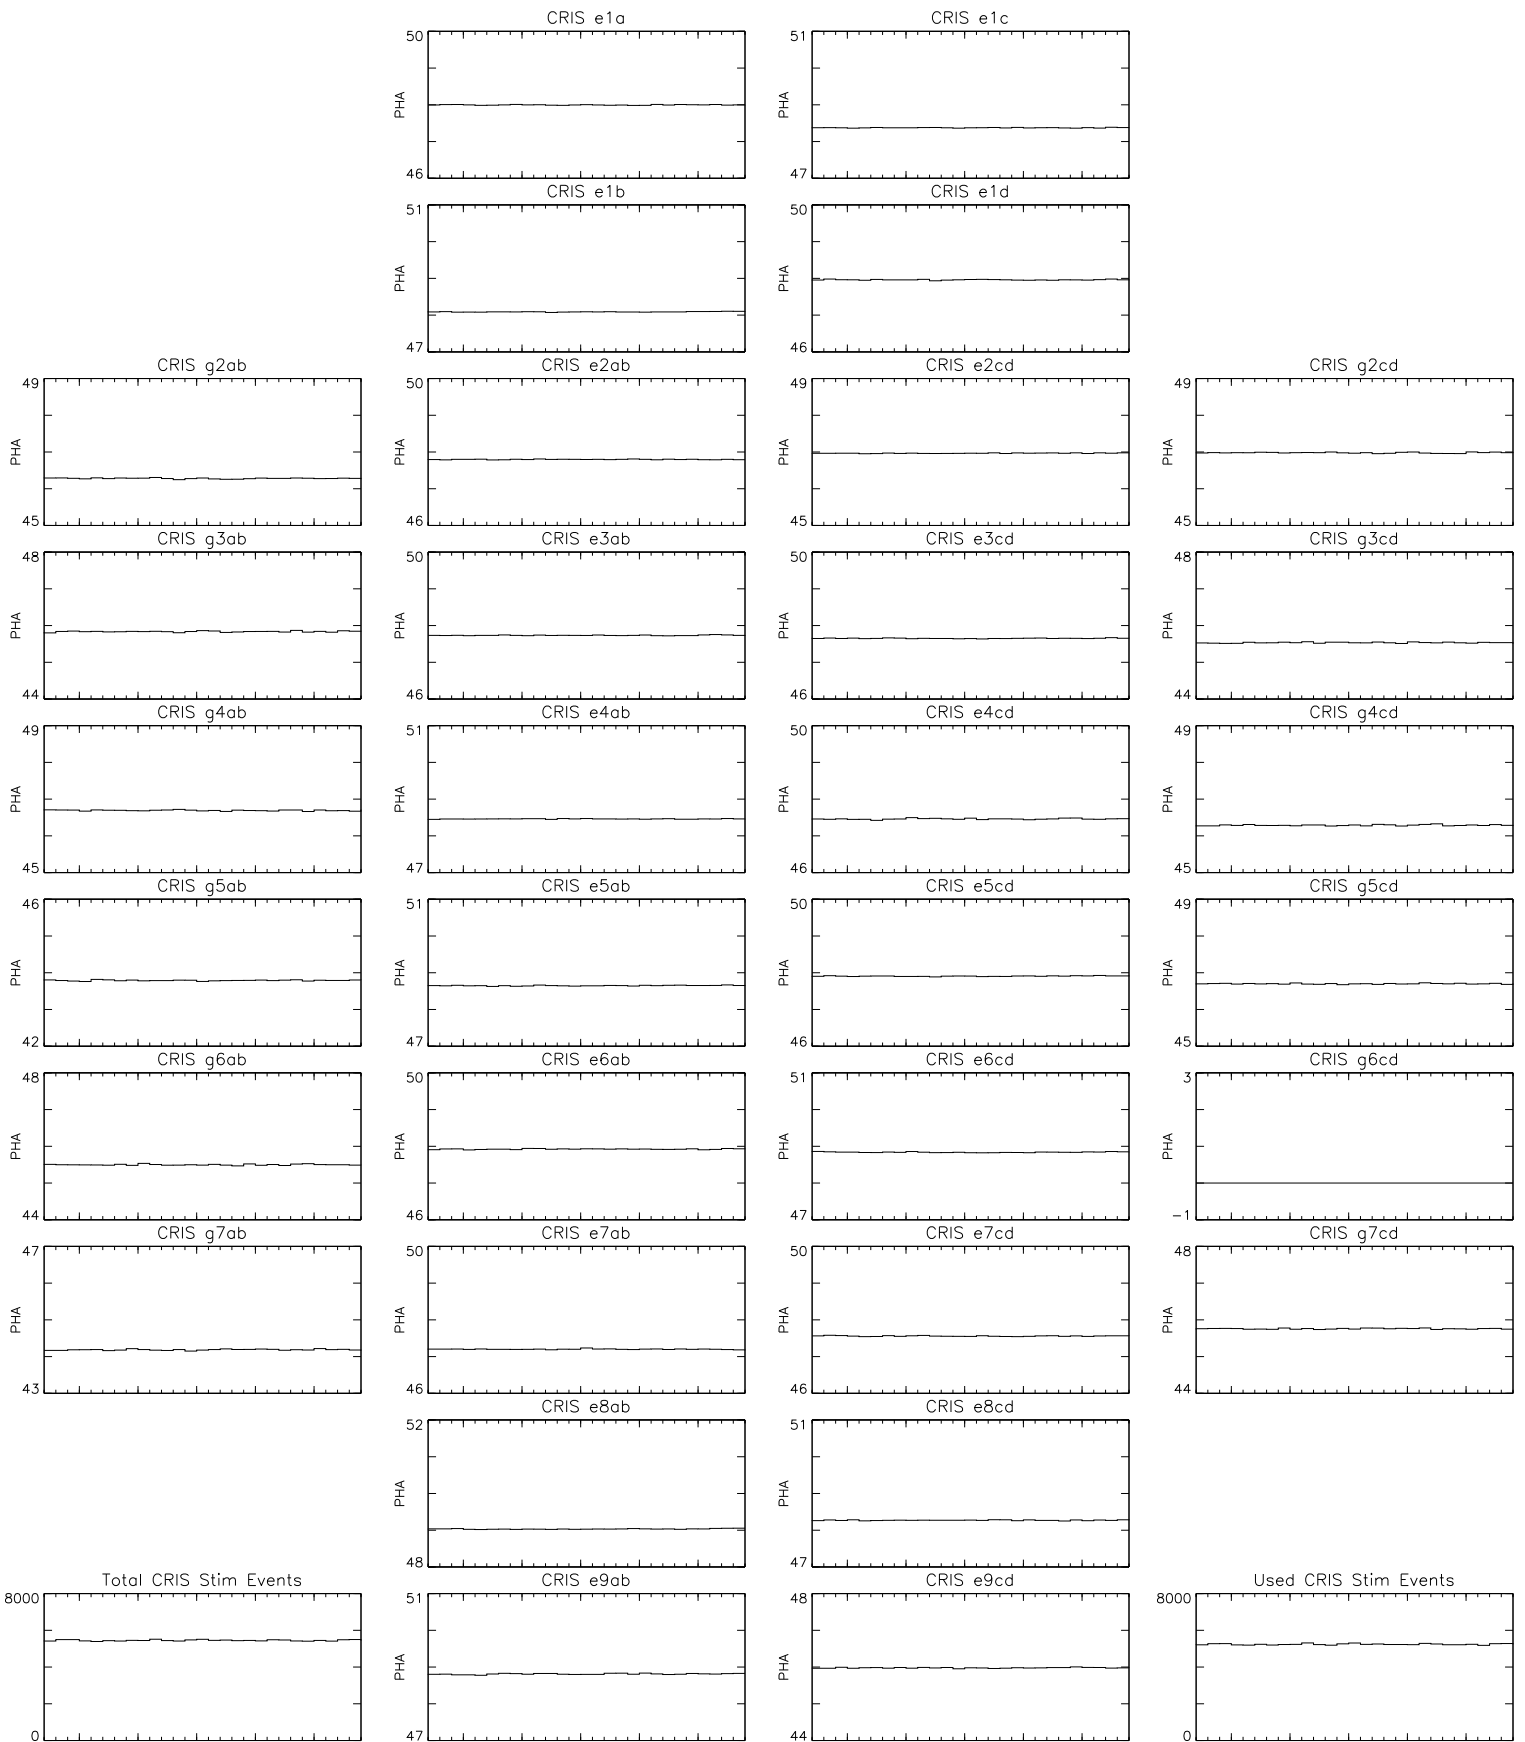

Bartels Rotation 2562
 Stim events – Daily fitted slope
 (03–Jun–2021 thru 29–Jun–2021) (154/2021 thru 180/2021)

Bartels Rotation 2562
 Stim events – Daily fitted offset
 (03–Jun–2021 thru 29–Jun–2021) (154/2021 thru 180/2021)

6 11 16 21 26

time (03–Jun–2021 to 30–Jun–2021)