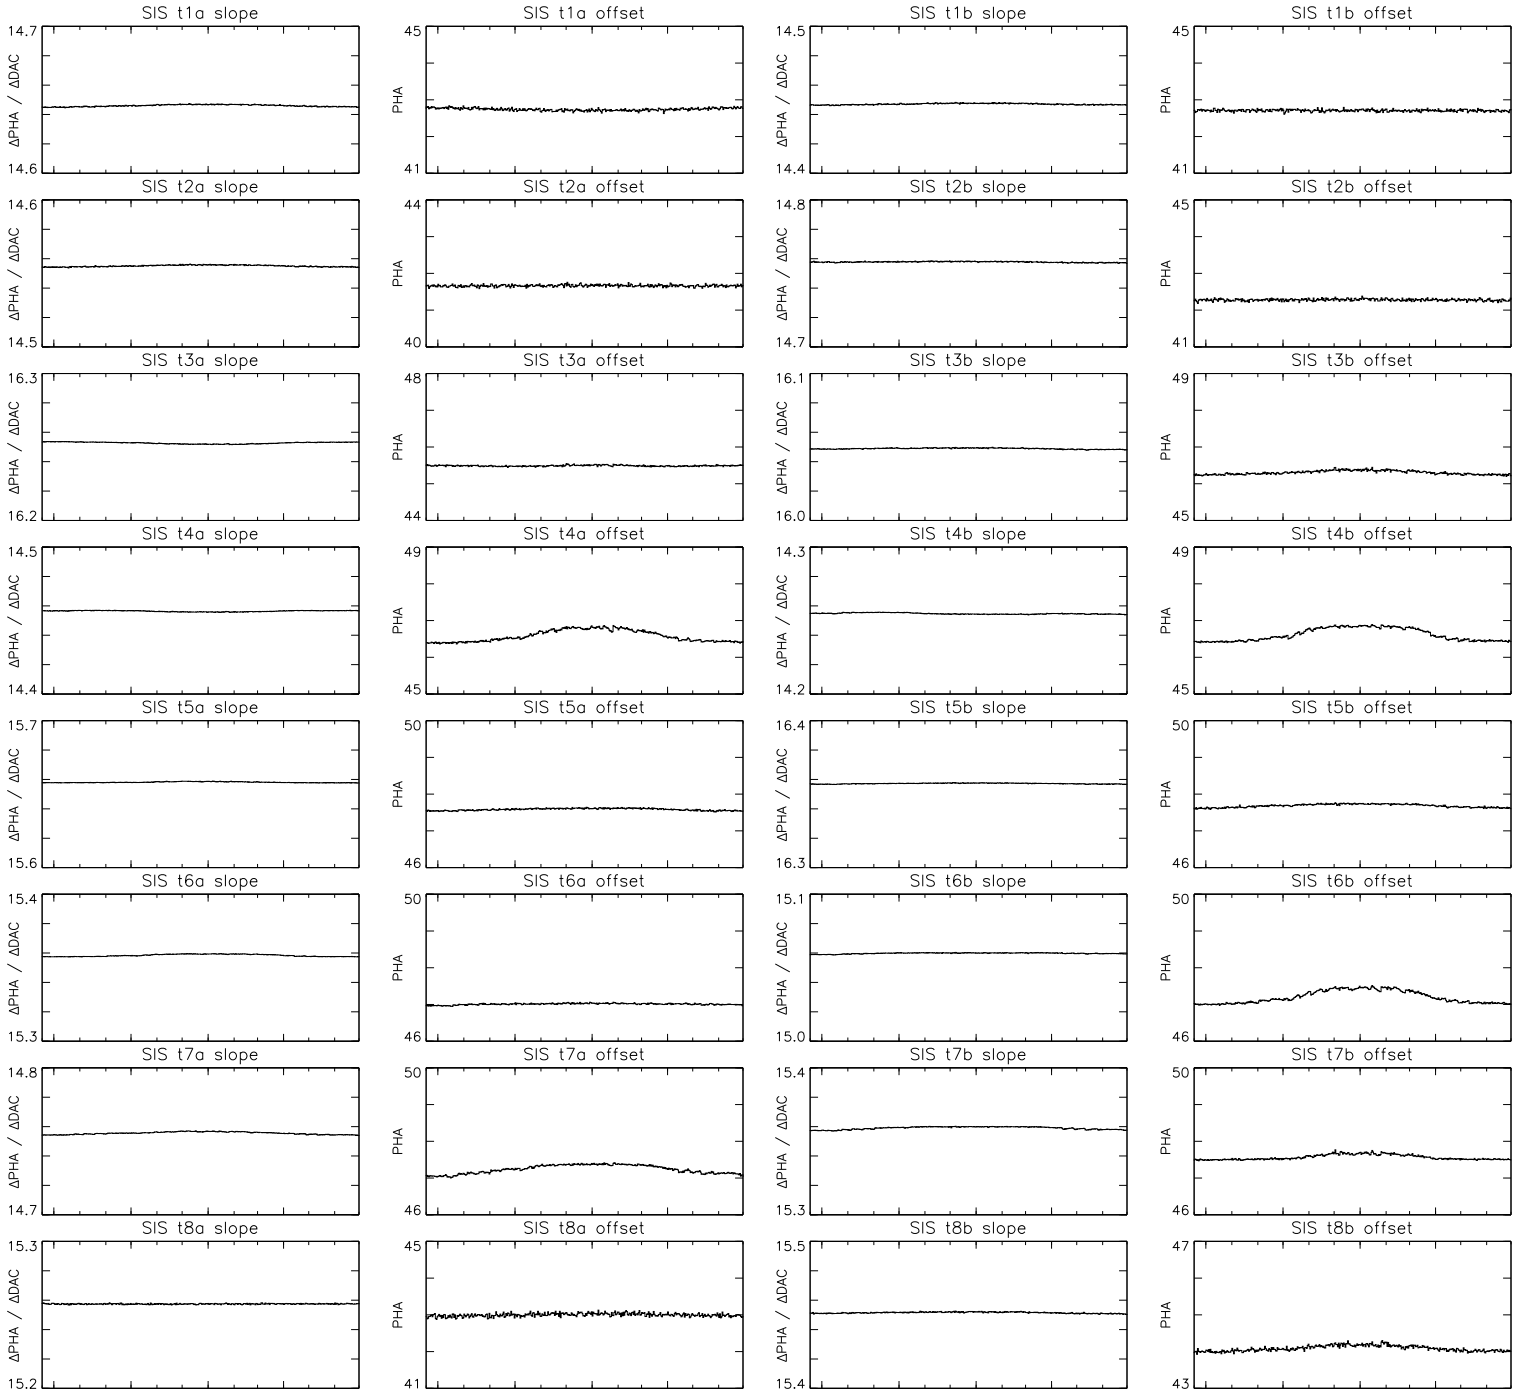

Bartels Rotation 2549–2562  
 Stim events – Daily fitted slope & offset  
 (17–Jun–2020 thru 29–Jun–2021) (169/2020 thru 180/2021)

Jul                      Oct                      Jan                      Apr  
 time (17–Jun–2020 to 30–Jun–2021)