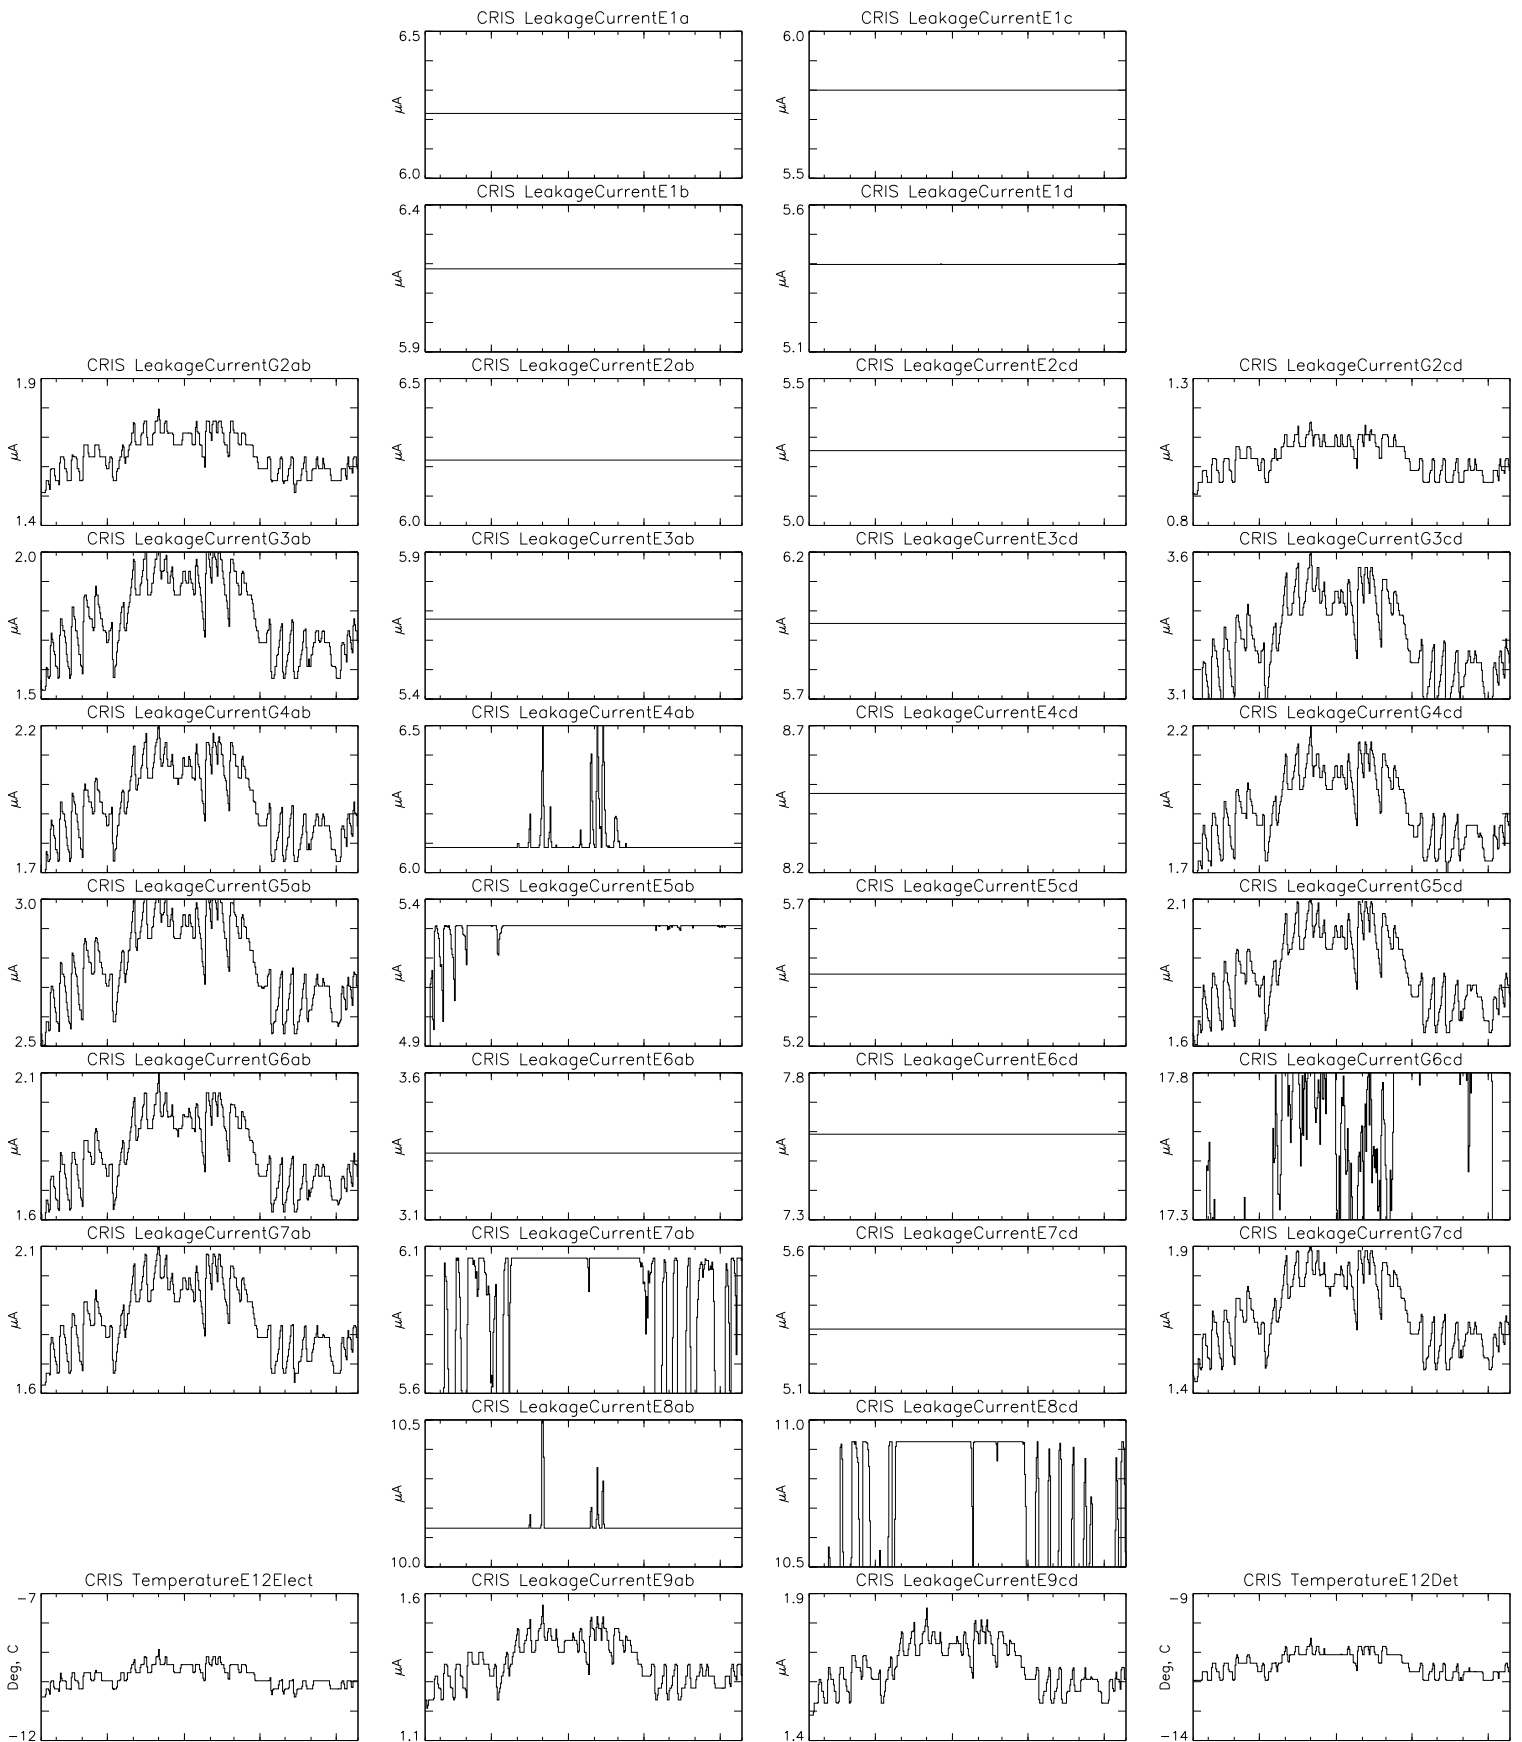

Bartels Rotation 2550-2563 – Daily Averages
 (14-Jul-2020 thru 26-Jul-2021)
 (196/2020 thru 207/2021)

Oct

Jan

Apr

Jul

time (14-Jul-2020 to 27-Jul-2021)

Bartels Rotation 2550–2563 – Daily Averages
 (14-Jul-2020 thru 26-Jul-2021)
 (196/2020 thru 207/2021)

Oct

Jan

Apr

Jul

time (14-Jul-2020 to 27-Jul-2021)

Bartels Rotation 2550-2563 – Daily Averages
(14-Jul-2020 thru 26-Jul-2021)
(196/2020 thru 207/2021)

Bartels Rotation 2550-2563 – Daily Averages
 (14-Jul-2020 thru 26-Jul-2021)
 (196/2020 thru 207/2021)