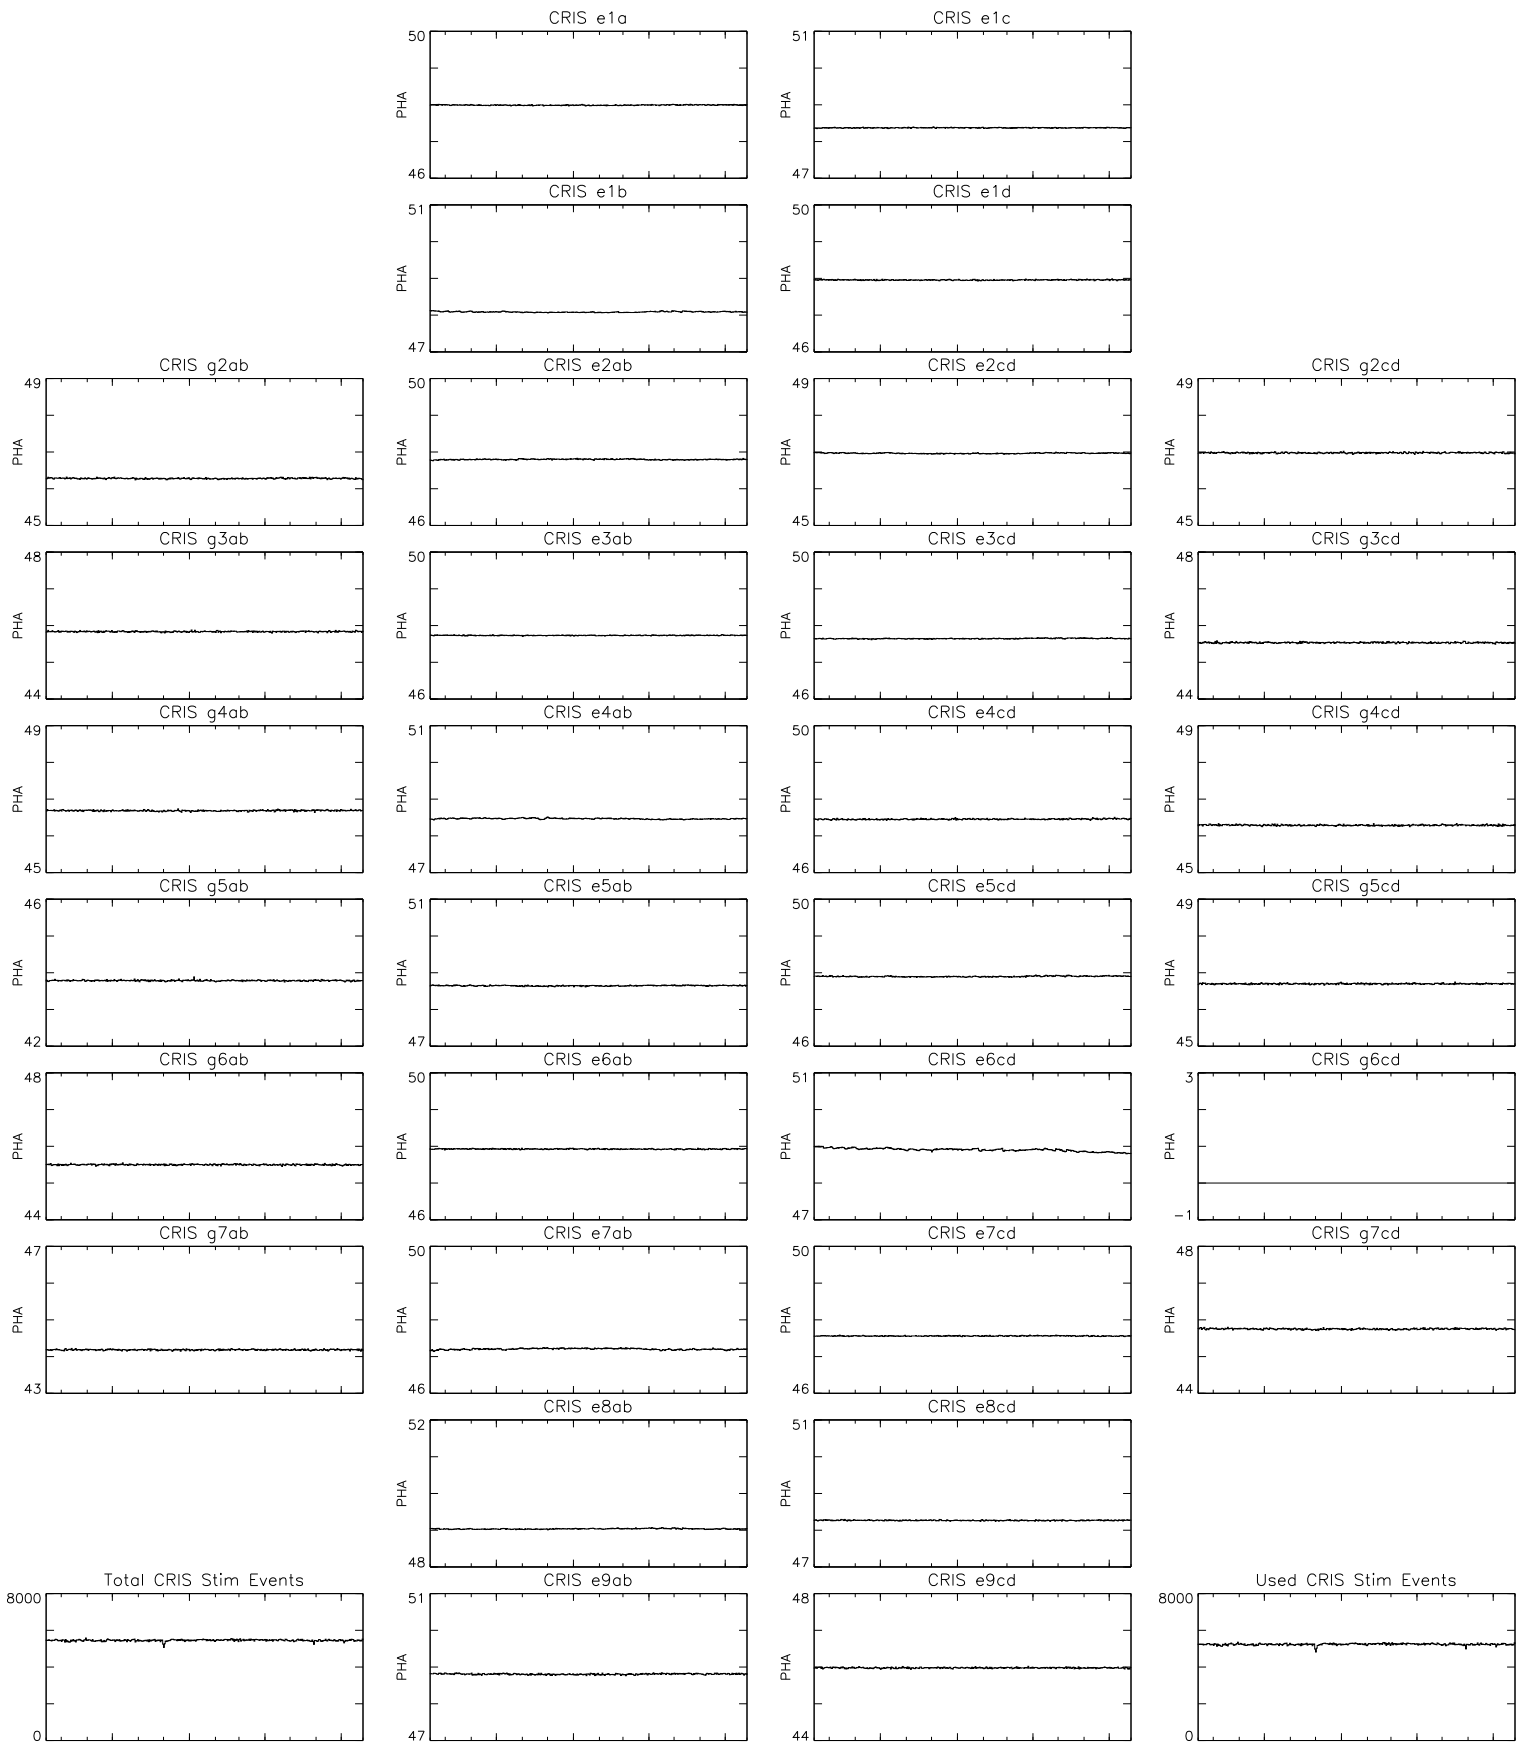

Bartels Rotation 2550–2563
 Stim events – Daily fitted slope
 (14-Jul-2020 thru 26-Jul-2021) (196/2020 thru 207/2021)

time (14-Jul-2020 to 27-Jul-2021)

Bartels Rotation 2550–2563
 Stim events – Daily fitted offset
 (14-Jul-2020 thru 26-Jul-2021) (196/2020 thru 207/2021)

Oct Jan Apr Jul
 time (14-Jul-2020 to 27-Jul-2021)