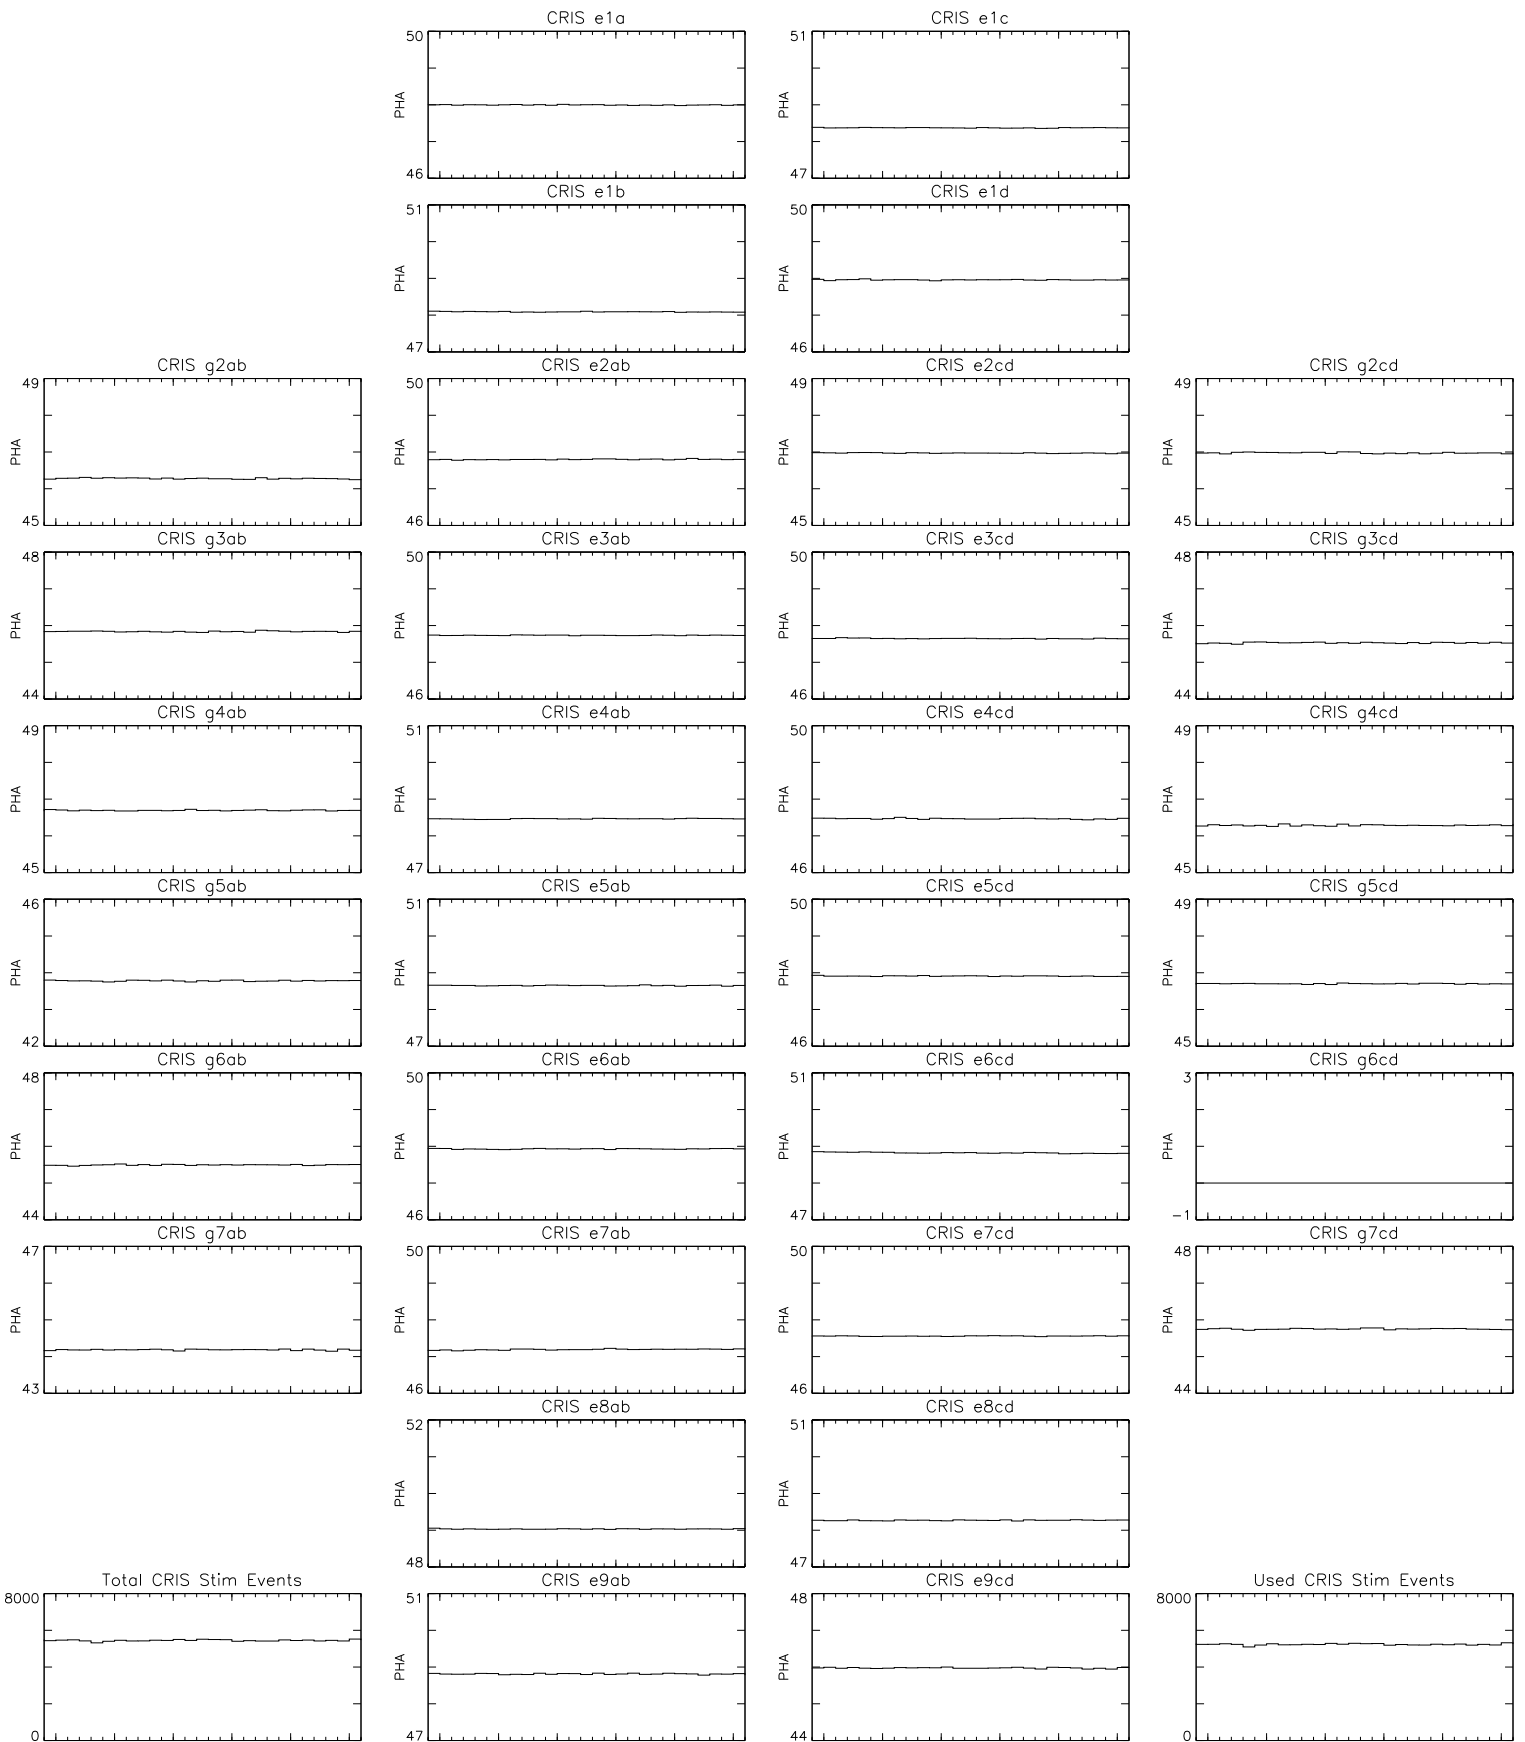

Bartels Rotation 2563
 Stim events – Daily fitted slope
 (30–Jun–2021 thru 26–Jul–2021) (181/2021 thru 207/2021)

Bartels Rotation 2563
Stim events – Daily fitted offset
(30-Jun-2021 thru 26-Jul-2021) (181/2021 thru 207/2021)

Jul 1 6 11 16 21 26
time (30-Jun-2021 to 27-Jul-2021)