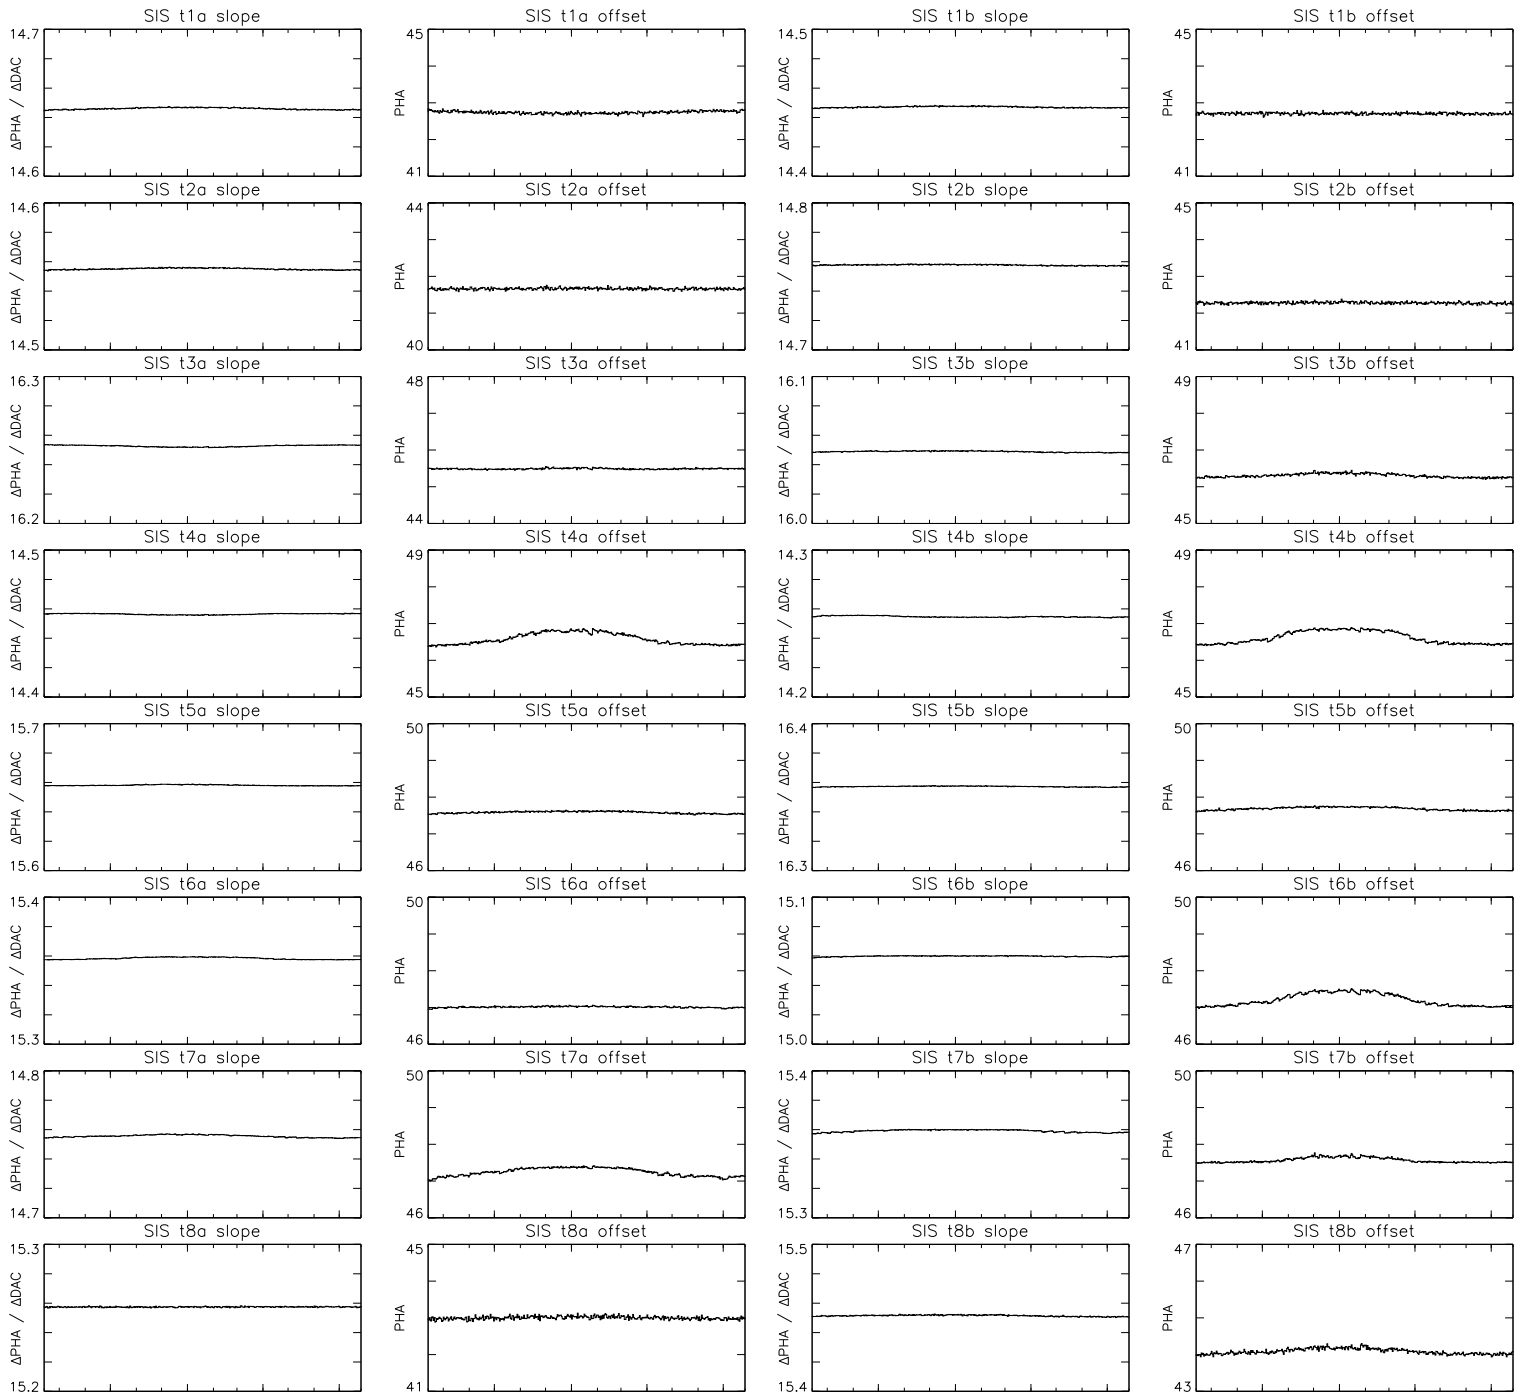

Bartels Rotation 2550–2563
 Stim events – Daily fitted slope & offset
 (14-Jul-2020 thru 26-Jul-2021) (196/2020 thru 207/2021)

Oct Jan Apr Jul
 time (14-Jul-2020 to 27-Jul-2021)