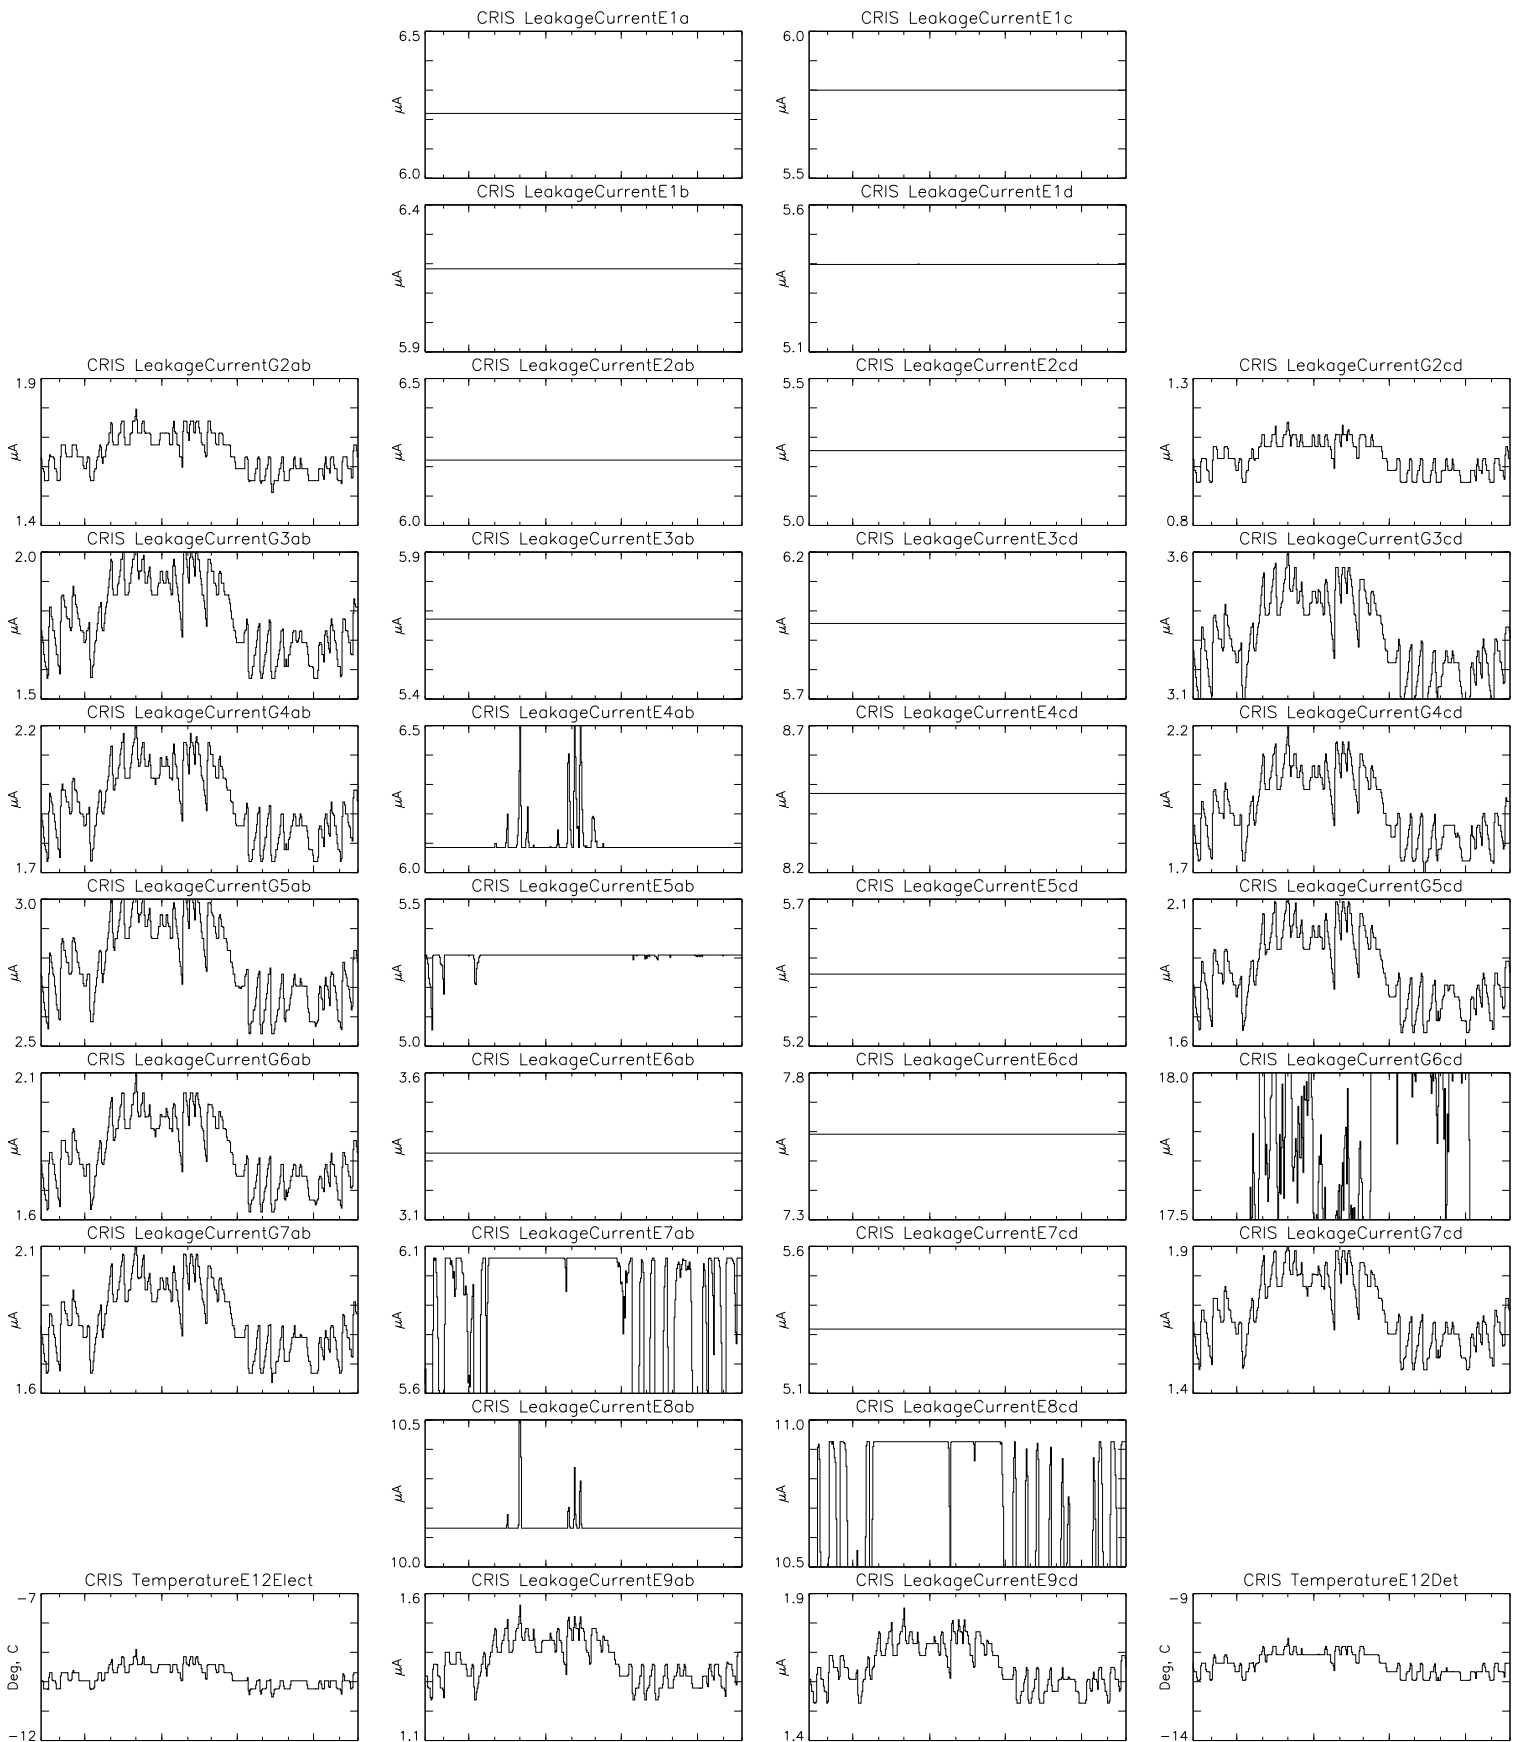

Bartels Rotation 2551-2564 – Daily Averages
 (10-Aug-2020 thru 22-Aug-2021)
 (223/2020 thru 234/2021)

Oct Jan Apr Jul
 time (10-Aug-2020 to 23-Aug-2021)

Bartels Rotation 2551-2564 – Daily Averages
 (10-Aug-2020 thru 22-Aug-2021)
 (223/2020 thru 234/2021)

Oct

Jan

Apr

Jul

time (10-Aug-2020 to 23-Aug-2021)

Bartels Rotation 2551-2564 – Daily Averages
(10-Aug-2020 thru 22-Aug-2021)
(223/2020 thru 234/2021)

Oct Jan Apr Jul
time (10-Aug-2020 to 23-Aug-2021)

Bartels Rotation 2551-2564 – Daily Averages
 (10-Aug-2020 thru 22-Aug-2021)
 (223/2020 thru 234/2021)