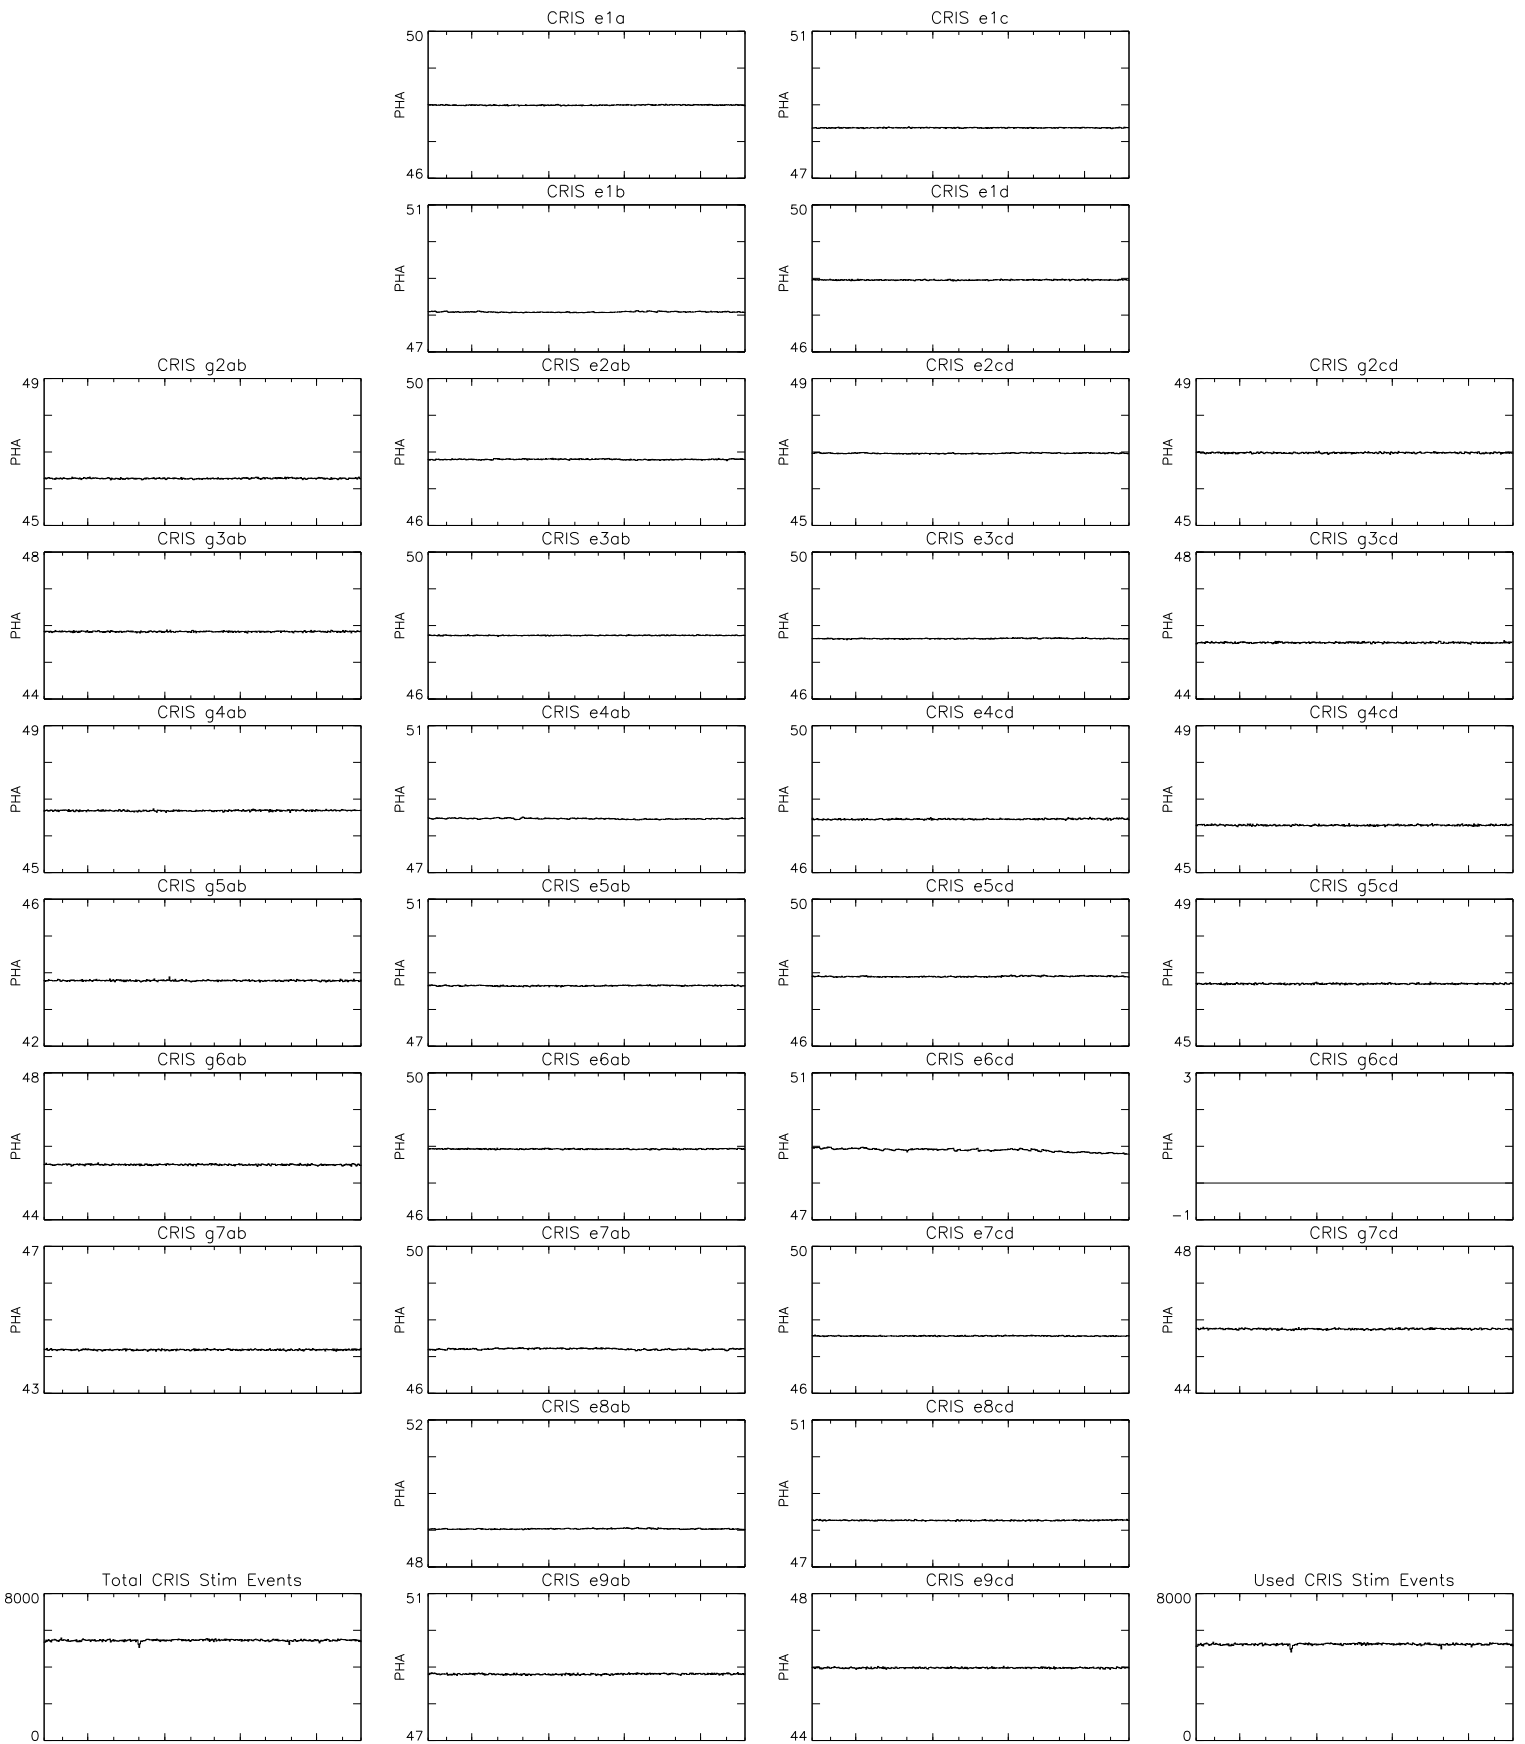

Bartels Rotation 2551–2564  
 Stim events – Daily fitted slope  
 (10–Aug–2020 thru 22–Aug–2021) (223/2020 thru 234/2021)

Bartels Rotation 2551–2564  
 Stim events – Daily fitted offset  
 (10–Aug–2020 thru 22–Aug–2021) (223/2020 thru 234/2021)

Oct Jan Apr Jul  
 time (10–Aug–2020 to 23–Aug–2021)