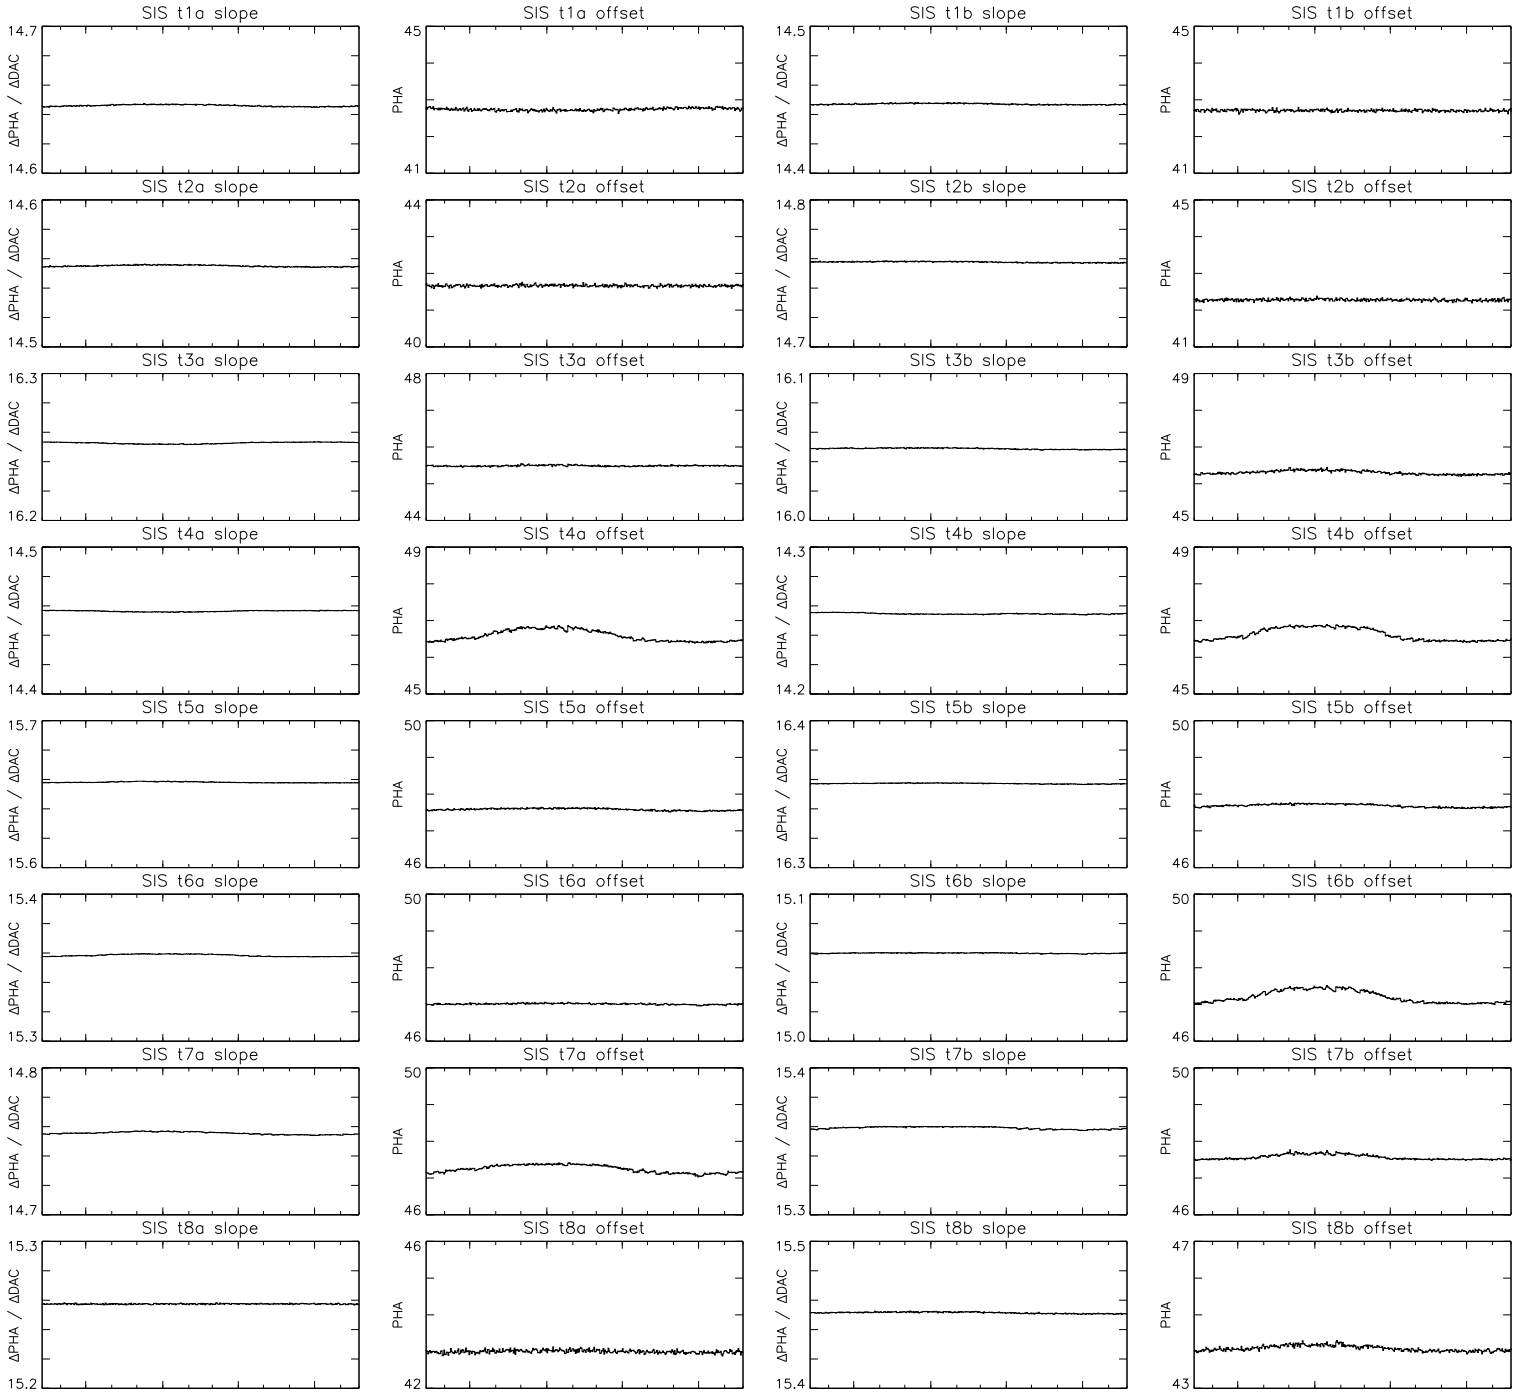

Bartels Rotation 2551–2564  
 Stim events – Daily fitted slope & offset  
 (10–Aug–2020 thru 22–Aug–2021) (223/2020 thru 234/2021)

Oct
Jan
Apr
Jul  
 time (10–Aug–2020 to 23–Aug–2021)