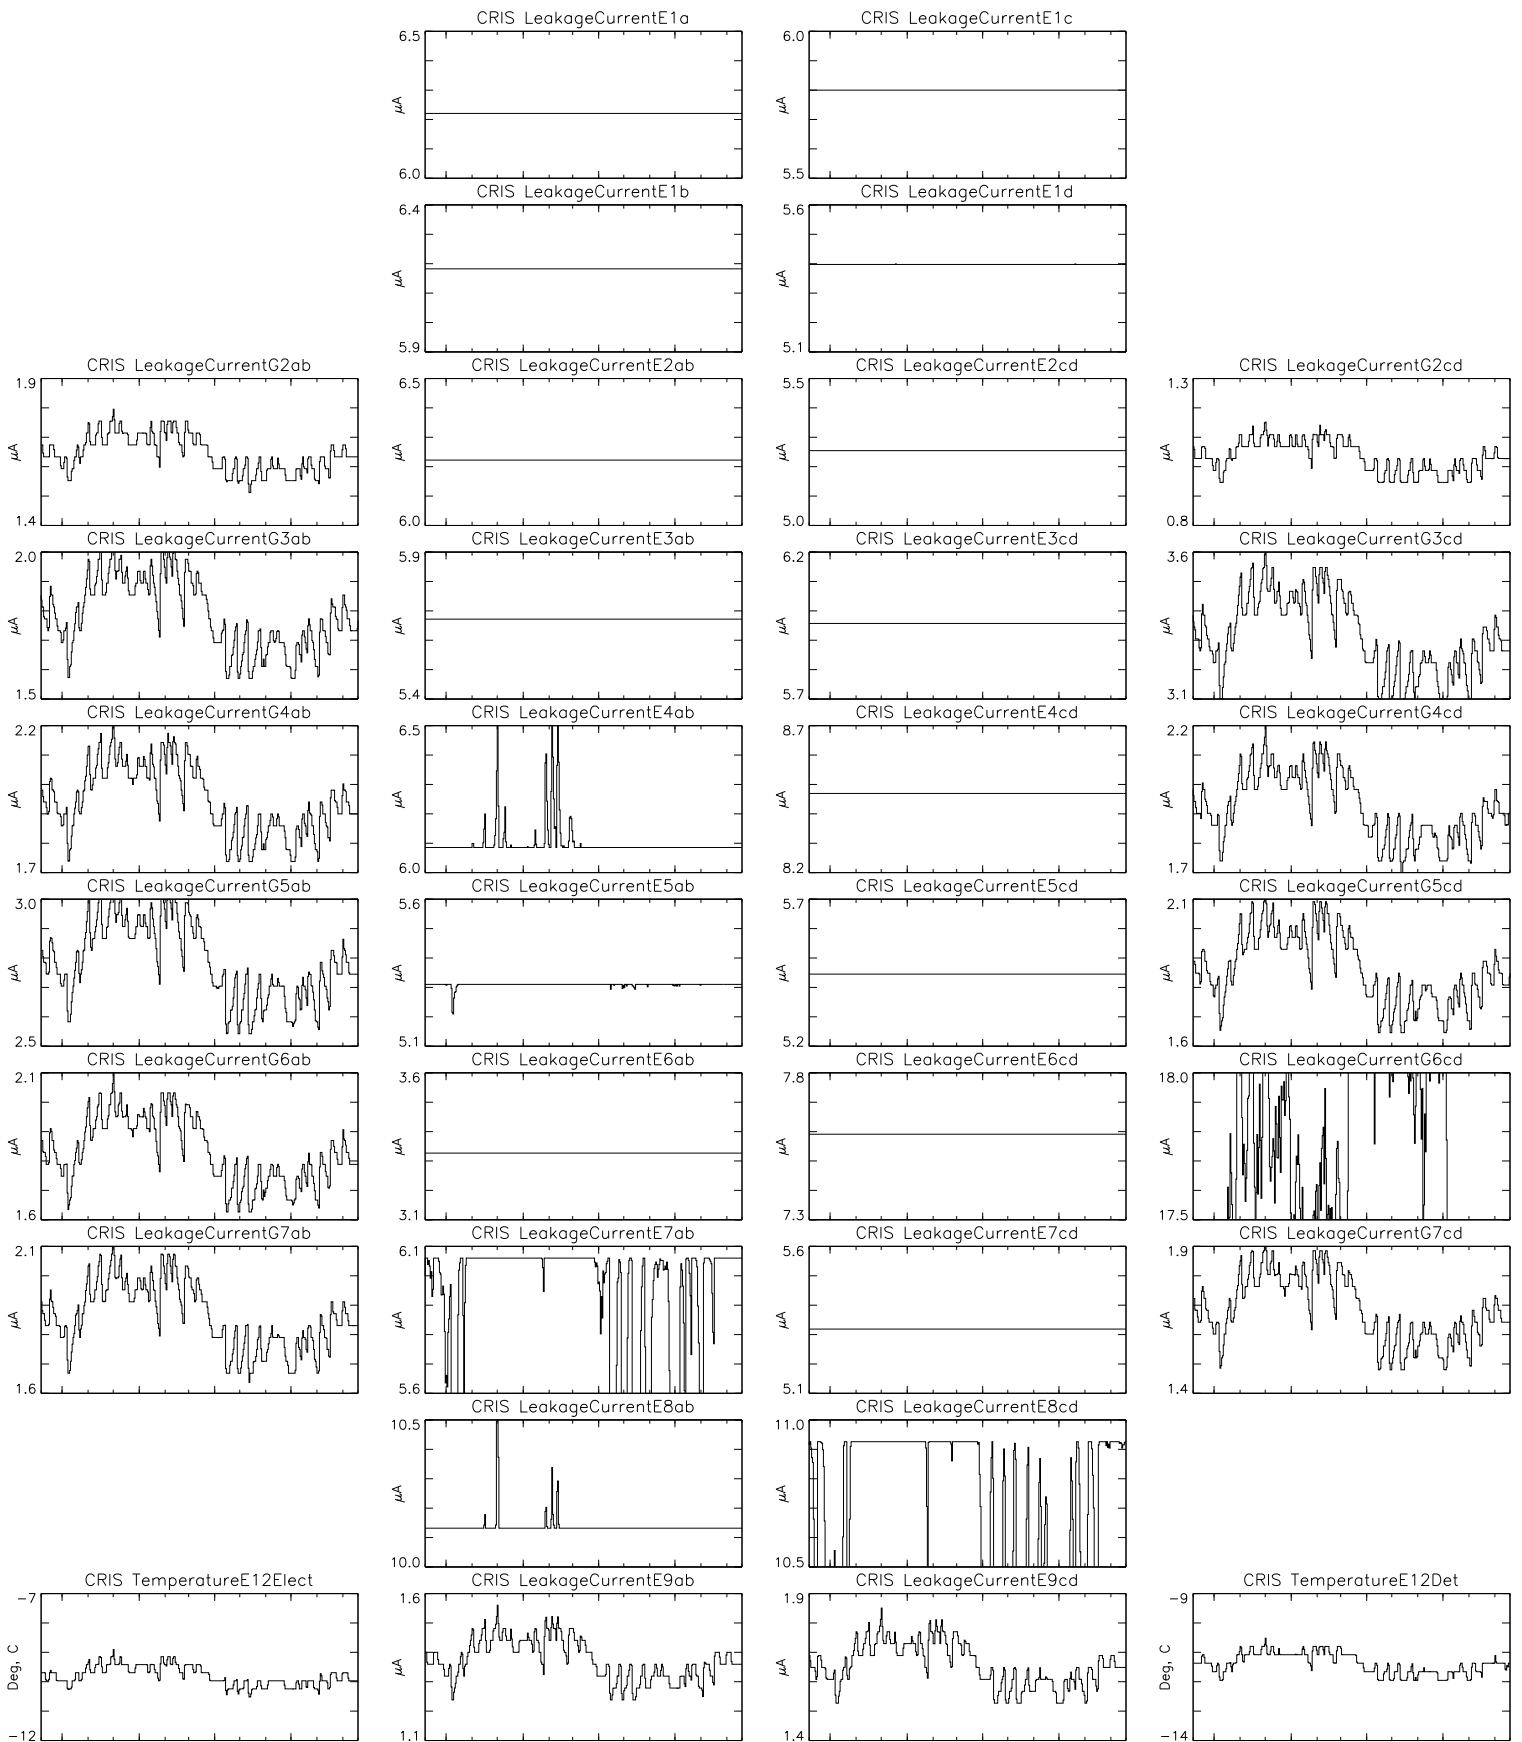

Bartels Rotation 2552-2565 – Daily Averages  
 (06-Sep-2020 thru 18-Sep-2021)  
 (250/2020 thru 261/2021)

Oct

Jan

Apr

Jul

time (06-Sep-2020 to 19-Sep-2021)

Bartels Rotation 2552-2565 – Daily Averages  
 (06-Sep-2020 thru 18-Sep-2021)  
 (250/2020 thru 261/2021)

Oct Jan Apr Jul  
 time (06-Sep-2020 to 19-Sep-2021)

Bartels Rotation 2552-2565 – Daily Averages  
(06-Sep-2020 thru 18-Sep-2021)  
(250/2020 thru 261/2021)

Oct

Jan

Apr

Jul

time (06-Sep-2020 to 19-Sep-2021)

# Bartels Rotation 2552-2565 – Daily Averages (06-Sep-2020 thru 18-Sep-2021) (250/2020 thru 261/2021)

Oct
Jan
Apr
Jul

time (06-Sep-2020 to 19-Sep-2021)