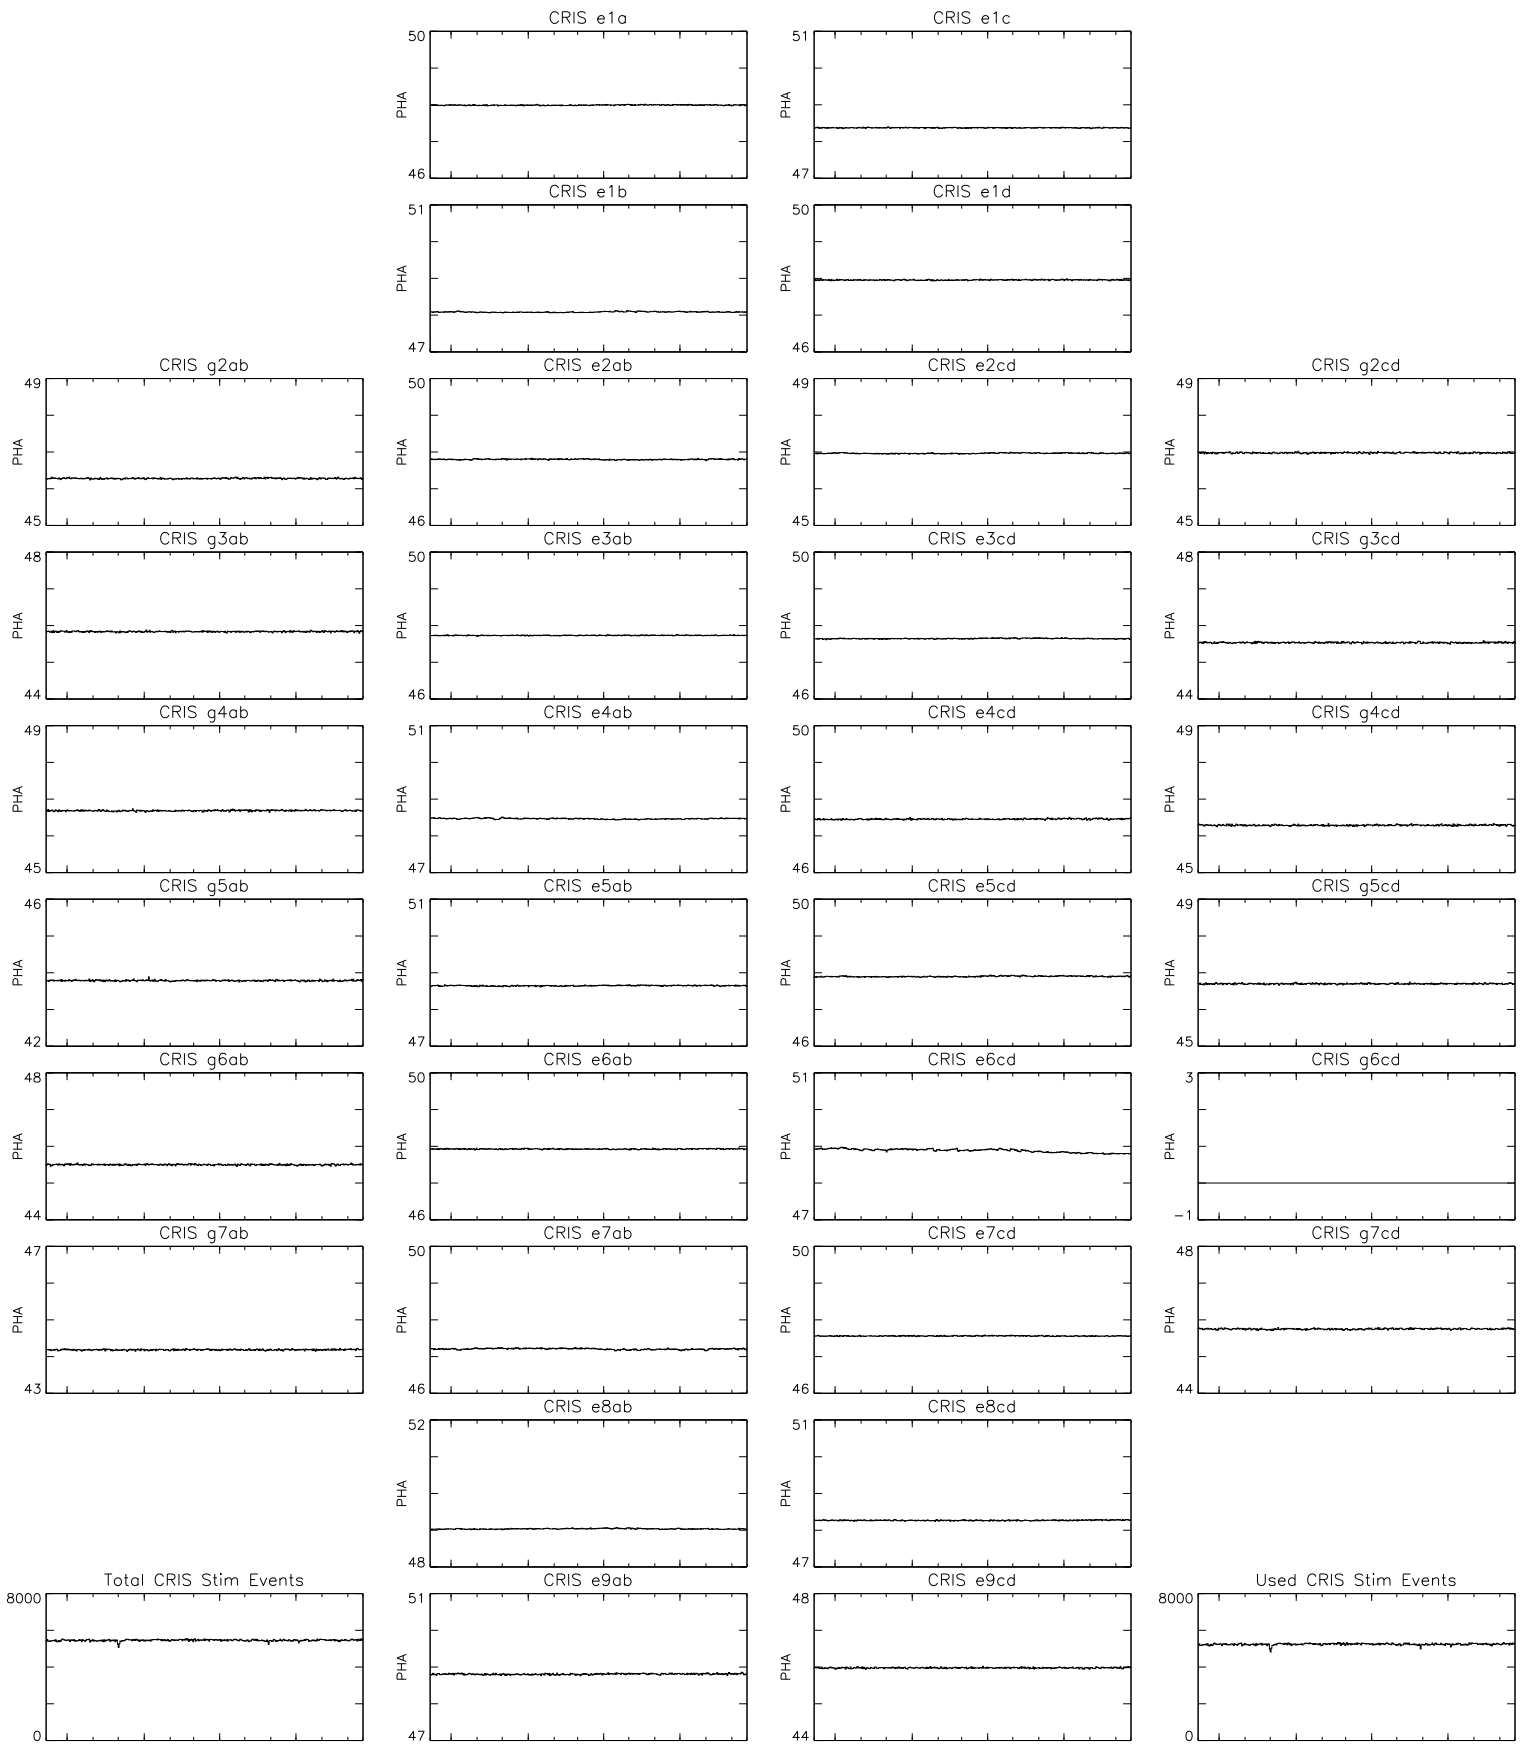

Bartels Rotation 2552–2565
 Stim events – Daily fitted slope
 (06–Sep–2020 thru 18–Sep–2021) (250/2020 thru 261/2021)

Oct Jan Apr Jul
 time (06–Sep–2020 to 19–Sep–2021)

Bartels Rotation 2552–2565
 Stim events – Daily fitted offset
 (06–Sep–2020 thru 18–Sep–2021) (250/2020 thru 261/2021)

Oct Jan Apr Jul
 time (06–Sep–2020 to 19–Sep–2021)