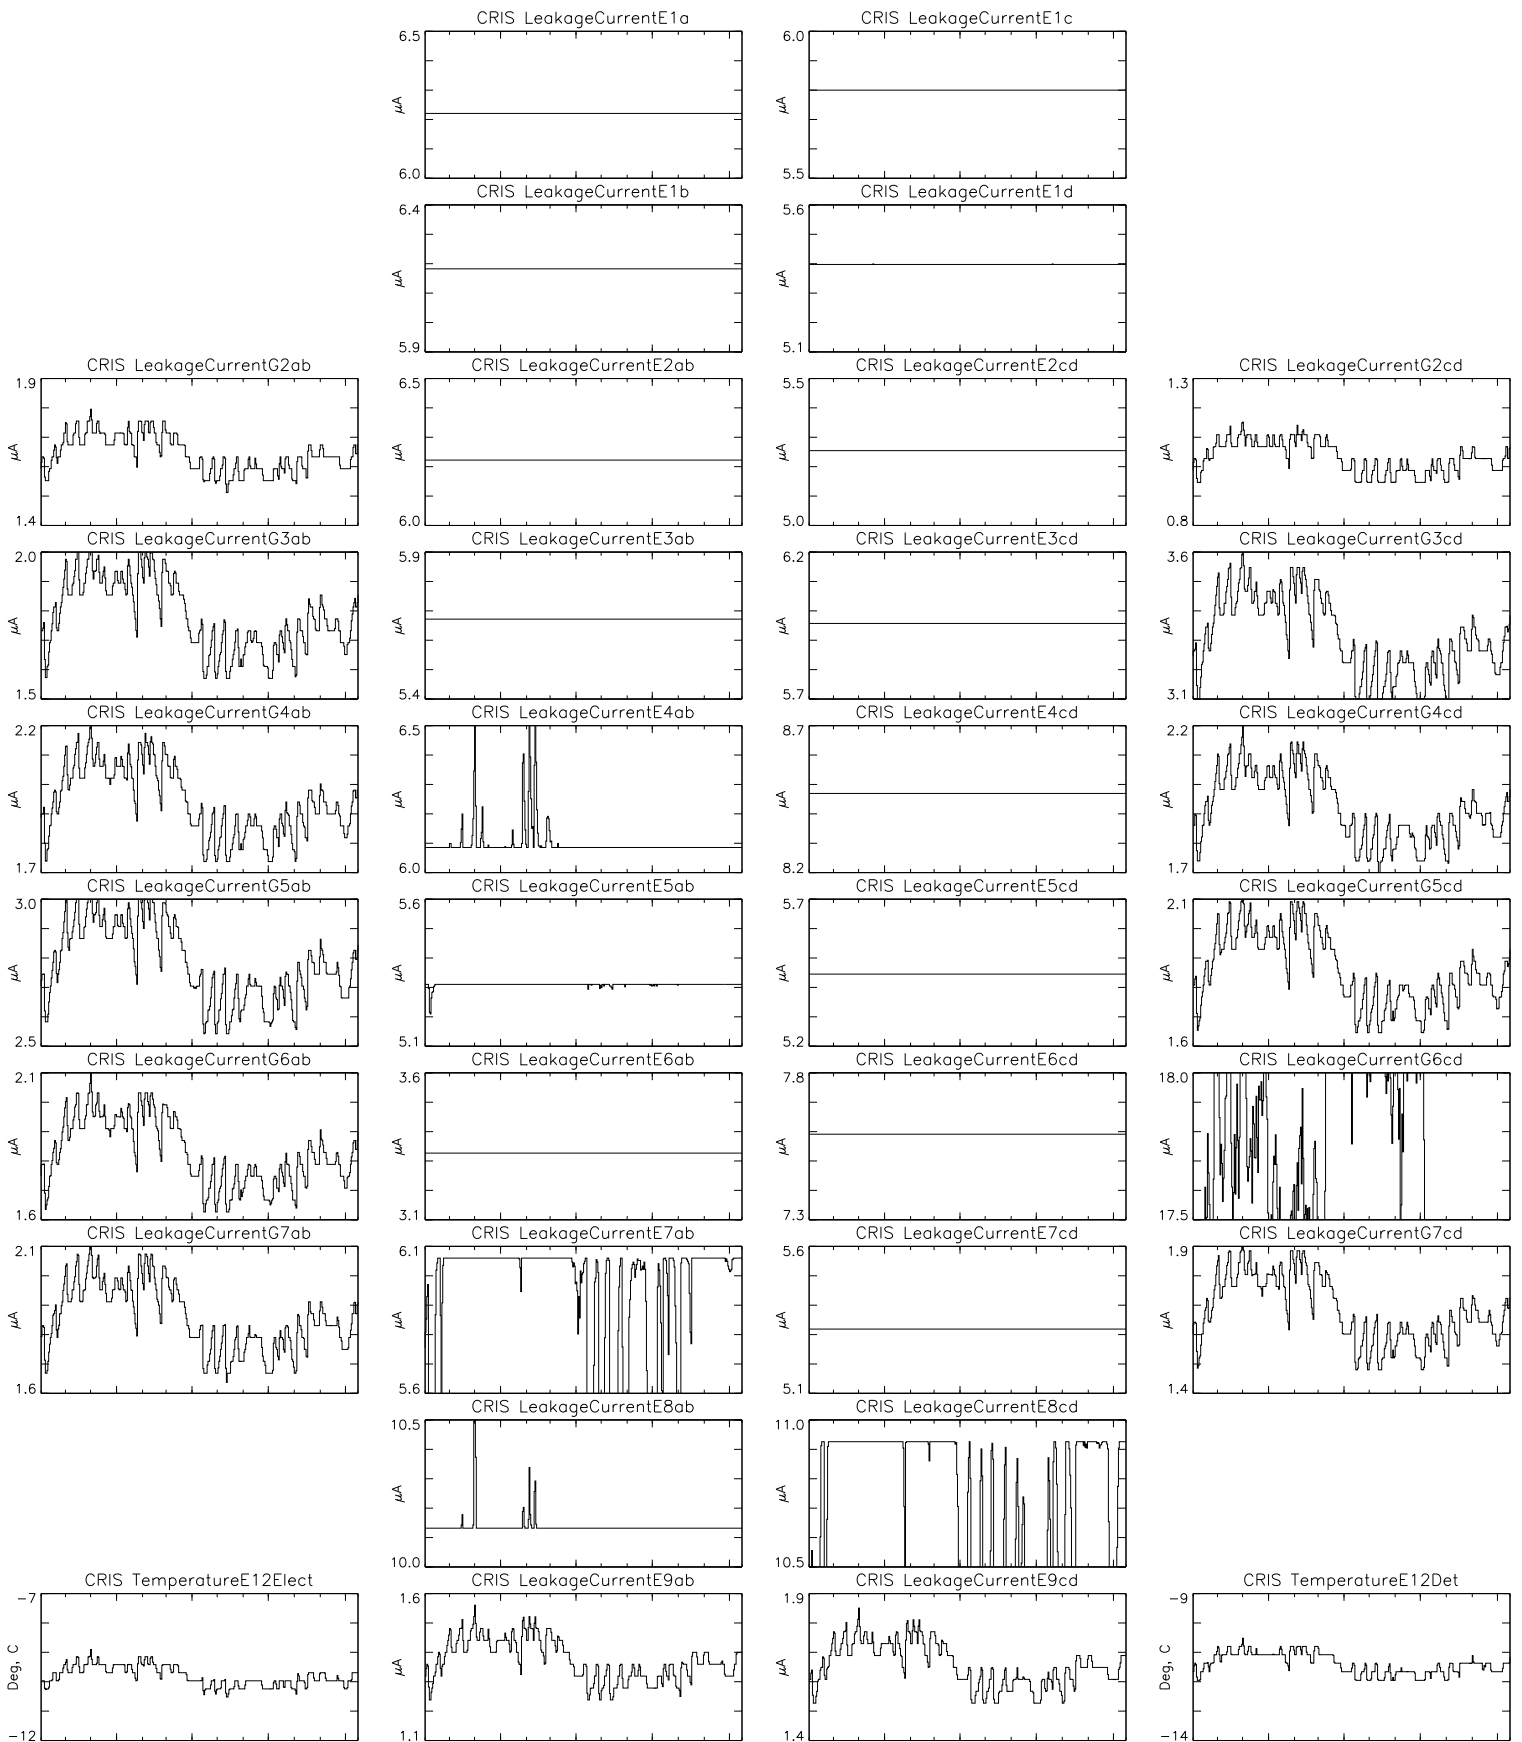

Bartels Rotation 2553-2566 – Daily Averages
 (03-Oct-2020 thru 15-Oct-2021)
 (277/2020 thru 288/2021)

Jan Apr Jul Oct
 time (03-Oct-2020 to 16-Oct-2021)

Bartels Rotation 2553–2566 – Daily Averages
 (03–Oct–2020 thru 15–Oct–2021)
 (277/2020 thru 288/2021)

Jan Apr Jul Oct
 time (03–Oct–2020 to 16–Oct–2021)

Bartels Rotation 2553-2566 – Daily Averages
(03-Oct-2020 thru 15-Oct-2021)
(277/2020 thru 288/2021)

Jan Apr Jul Oct
time (03-Oct-2020 to 16-Oct-2021)

Bartels Rotation 2553-2566 – Daily Averages
 (03-Oct-2020 thru 15-Oct-2021)
 (277/2020 thru 288/2021)