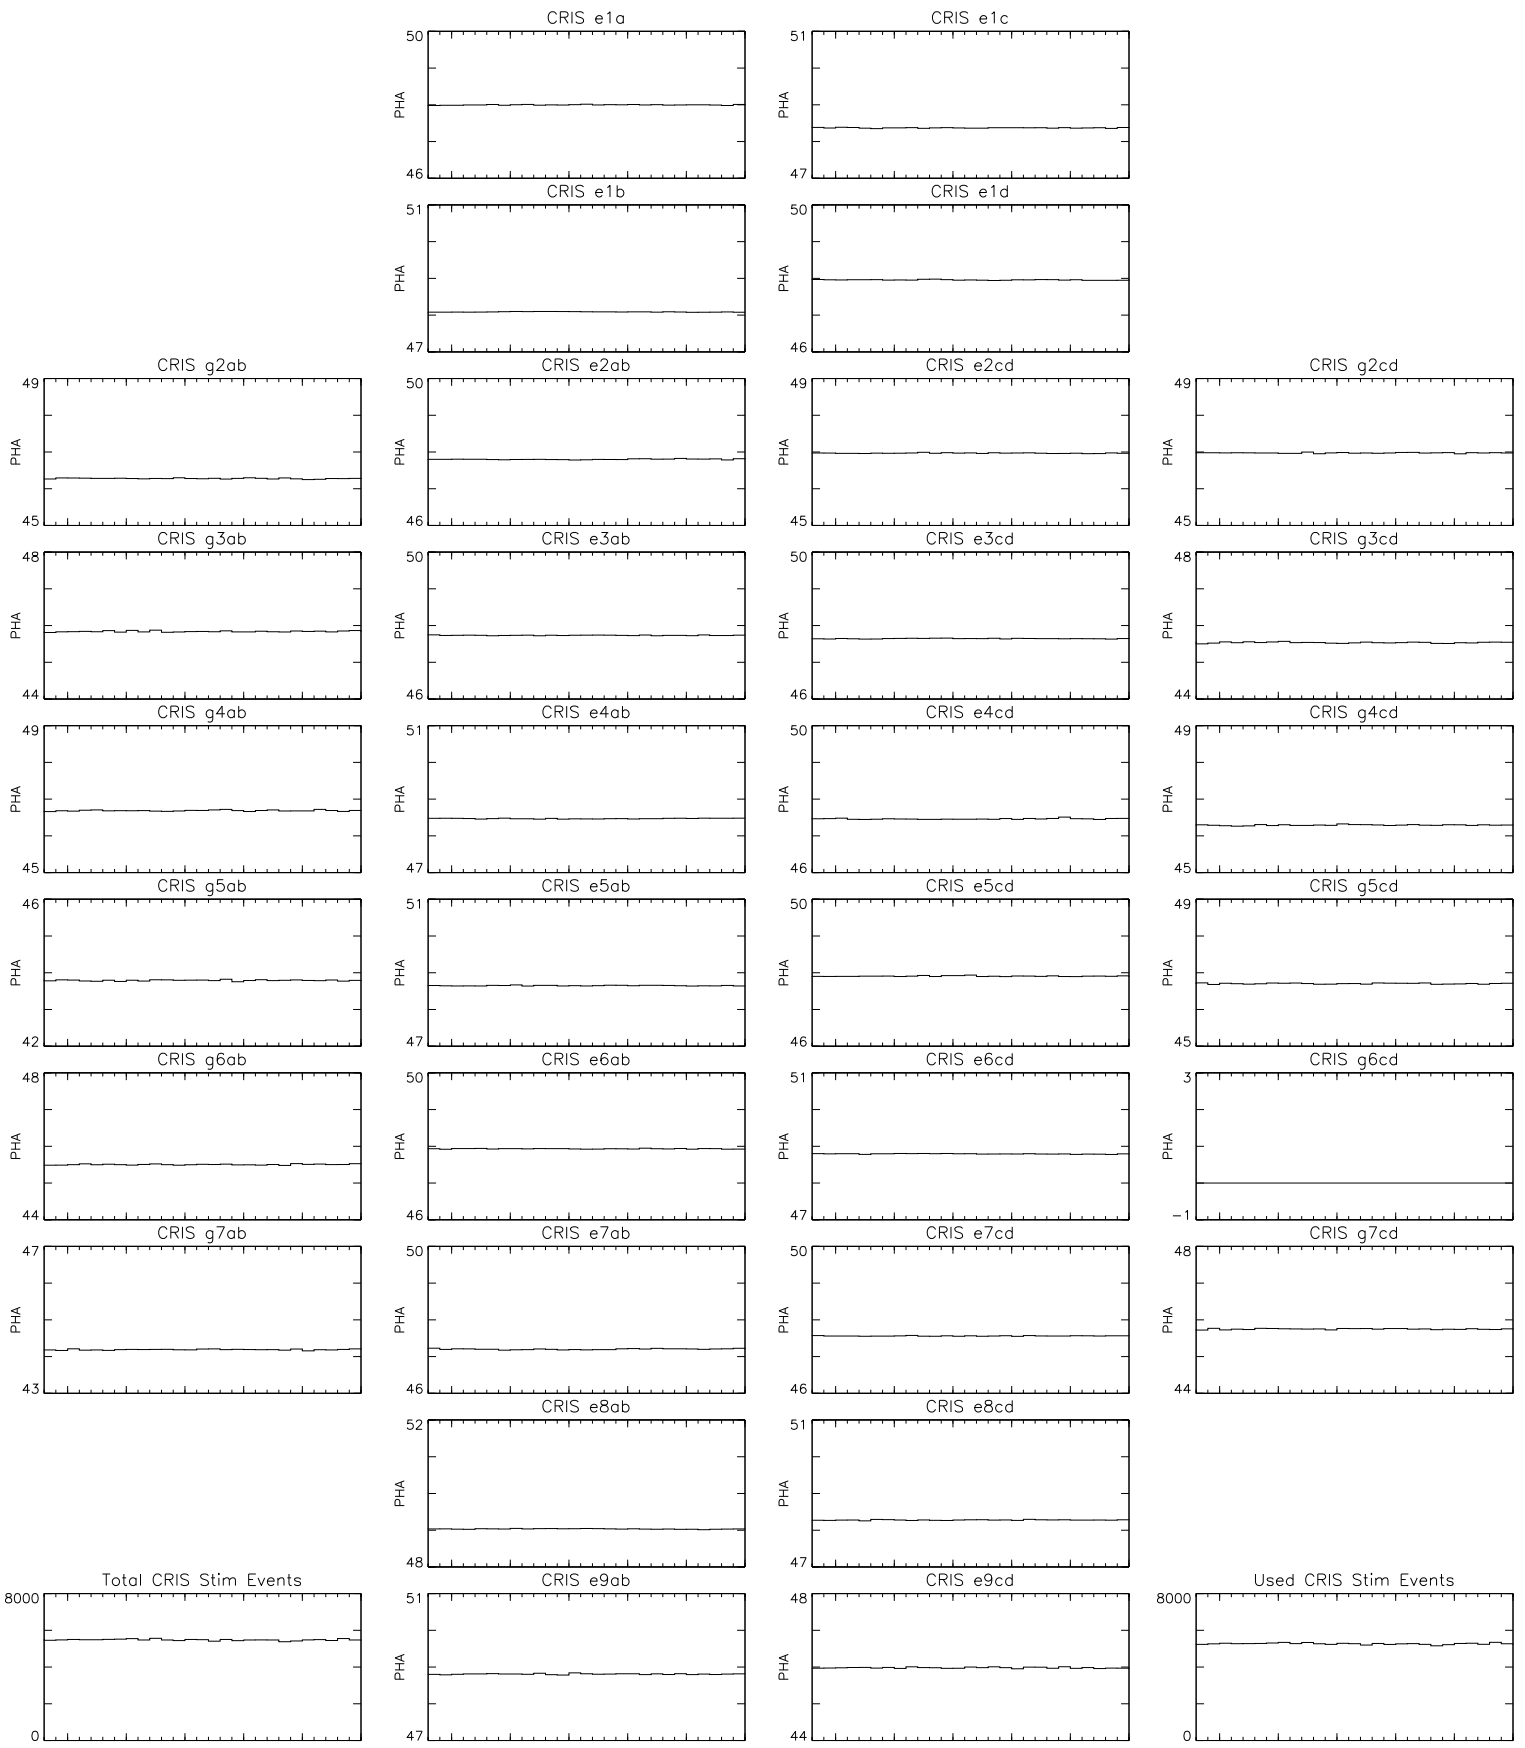

Bartels Rotation 2566  
 Stim events – Daily fitted slope  
 (19-Sep-2021 thru 15-Oct-2021) (262/2021 thru 288/2021)

Bartels Rotation 2566  
 Stim events – Daily fitted offset  
 (19-Sep-2021 thru 15-Oct-2021) (262/2021 thru 288/2021)

21                      26                      Oct 1                      6                      11                      16  
 time (19-Sep-2021 to 16-Oct-2021)