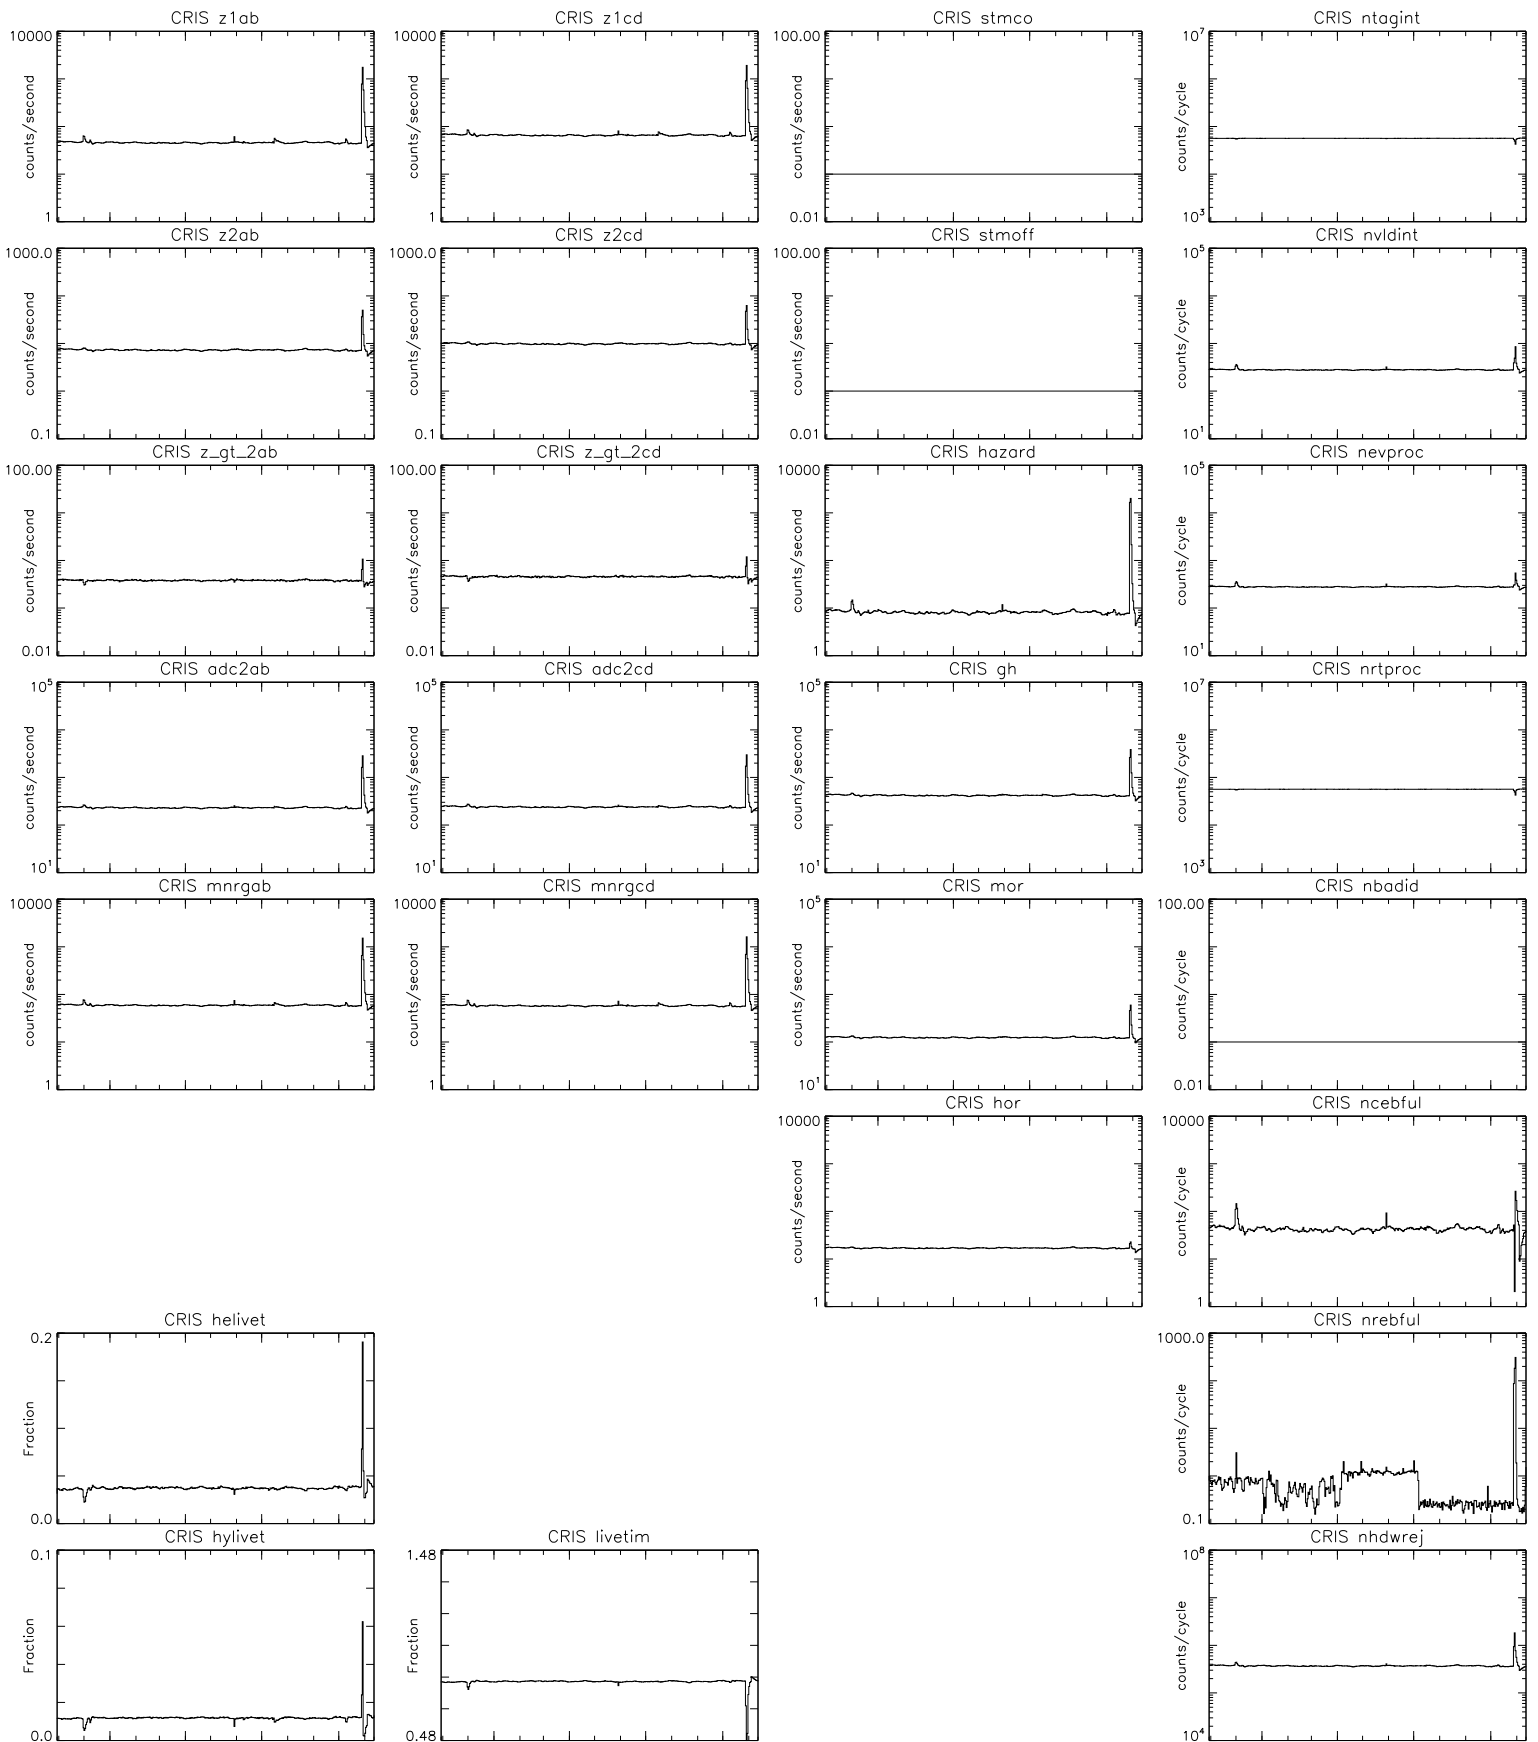

Bartels Rotation 2554-2567 – Daily Averages
 (30-Oct-2020 thru 11-Nov-2021)
 (304/2020 thru 315/2021)

Jan Apr Jul Oct
 time (30-Oct-2020 to 12-Nov-2021)

Bartels Rotation 2554-2567 – Daily Averages
 (30-Oct-2020 thru 11-Nov-2021)
 (304/2020 thru 315/2021)

Jan Apr Jul Oct
 time (30-Oct-2020 to 12-Nov-2021)

Bartels Rotation 2554-2567 – Daily Averages
(30-Oct-2020 thru 11-Nov-2021)
(304/2020 thru 315/2021)

Jan Apr Jul Oct
time (30-Oct-2020 to 12-Nov-2021)

Bartels Rotation 2554-2567 – Daily Averages
 (30-Oct-2020 thru 11-Nov-2021)
 (304/2020 thru 315/2021)

Jan Apr Jul Oct
 time (30-Oct-2020 to 12-Nov-2021)