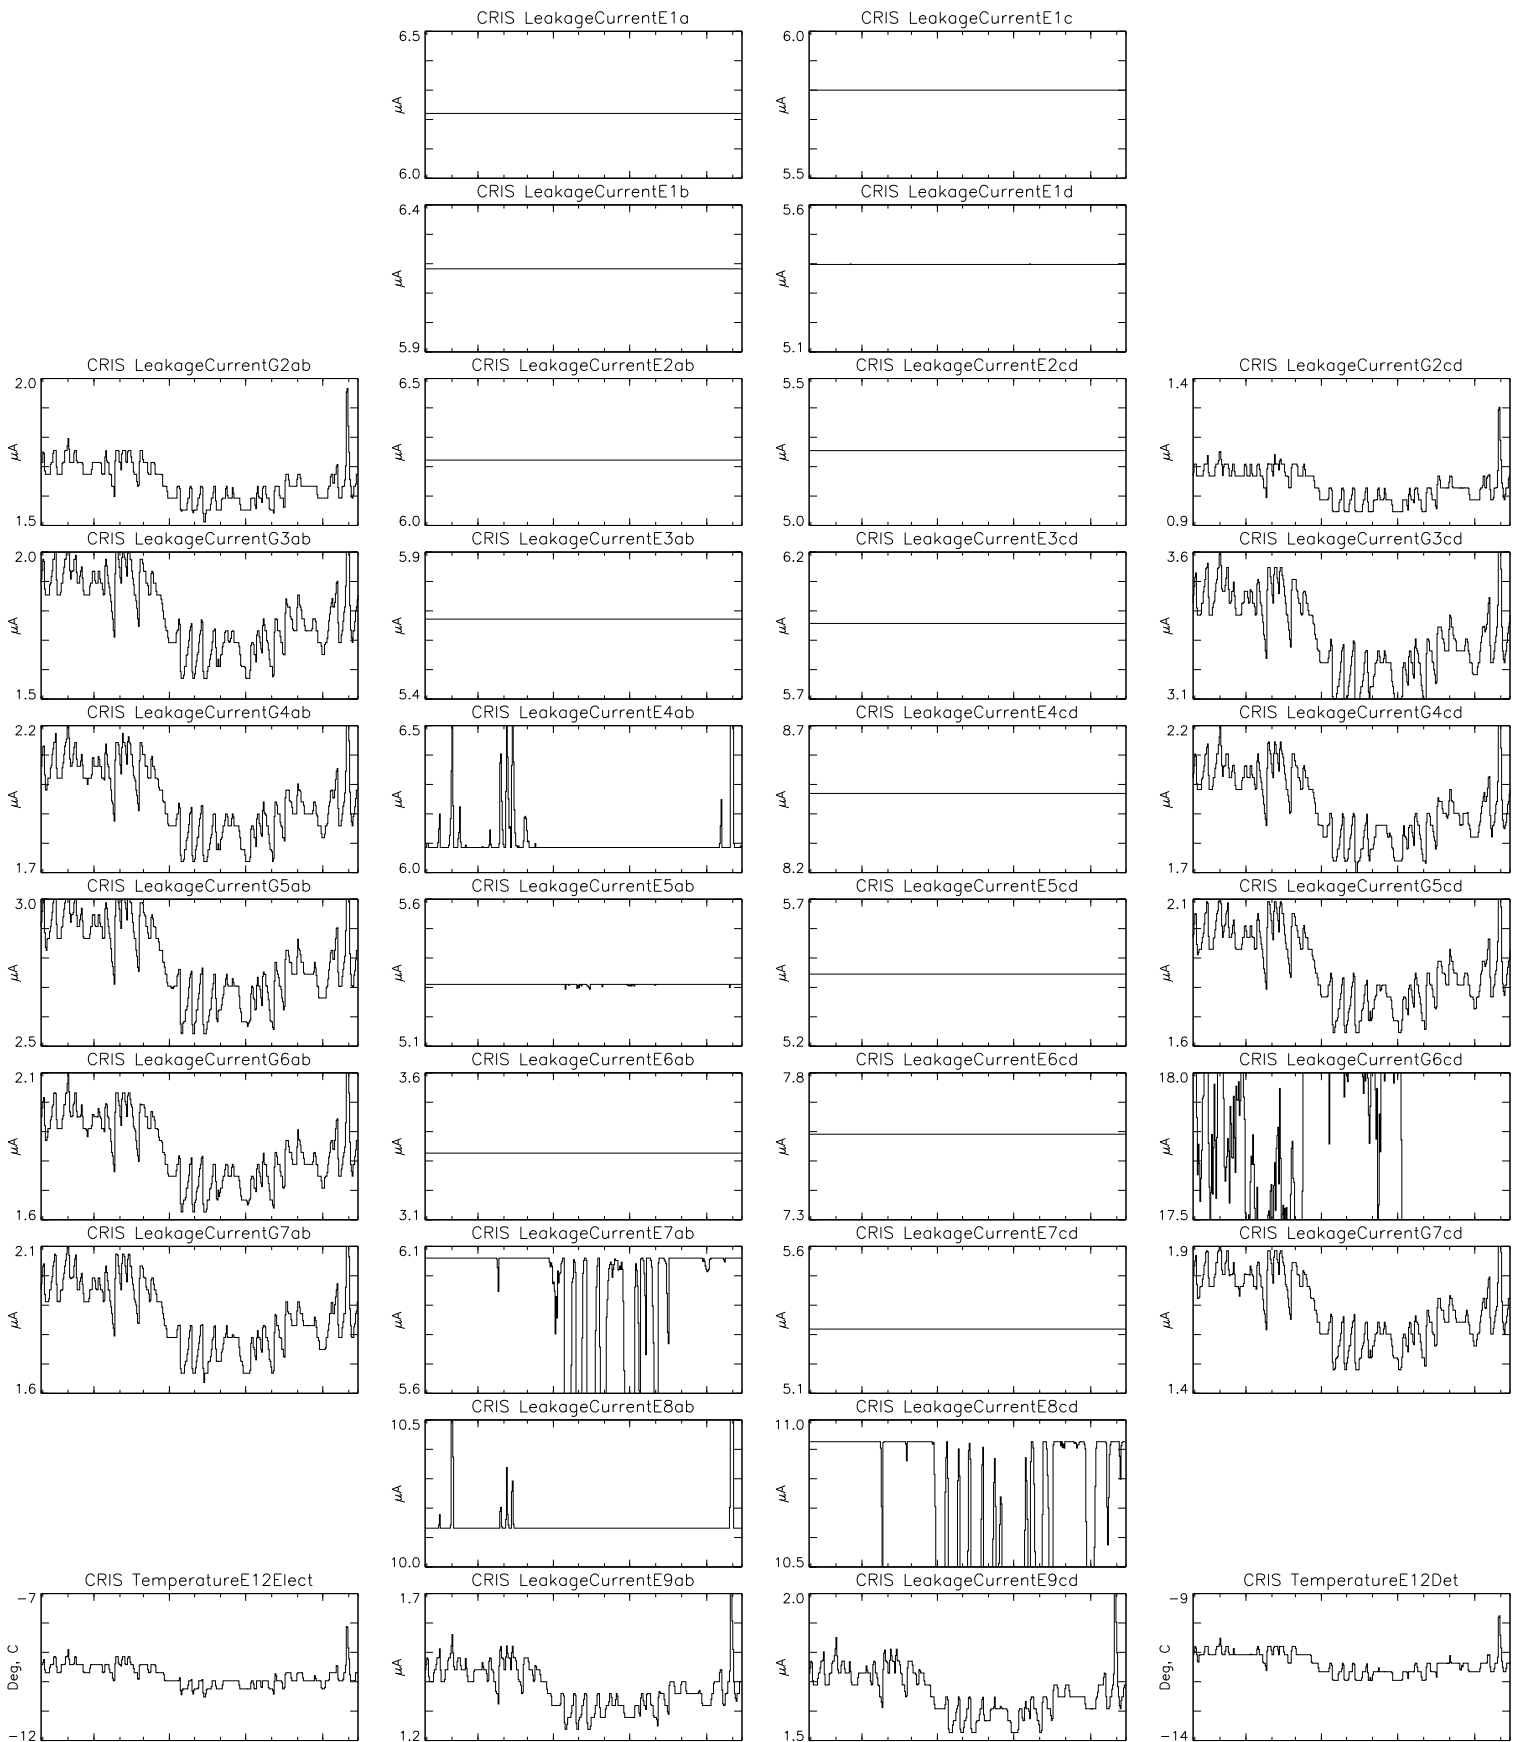

Bartels Rotation 2554-2567 – Daily Averages
 (30-Oct-2020 thru 11-Nov-2021)
 (304/2020 thru 315/2021)

Jan Apr Jul Oct
 time (30-Oct-2020 to 12-Nov-2021)

Bartels Rotation 2554-2567 – Daily Averages
 (30-Oct-2020 thru 11-Nov-2021)
 (304/2020 thru 315/2021)

Jan Apr Jul Oct
 time (30-Oct-2020 to 12-Nov-2021)

Bartels Rotation 2554-2567 – Daily Averages
(30-Oct-2020 thru 11-Nov-2021)
(304/2020 thru 315/2021)

Jan Apr Jul Oct
time (30-Oct-2020 to 12-Nov-2021)

Bartels Rotation 2554-2567 – Daily Averages
 (30-Oct-2020 thru 11-Nov-2021)
 (304/2020 thru 315/2021)

Jan Apr Jul Oct
 time (30-Oct-2020 to 12-Nov-2021)