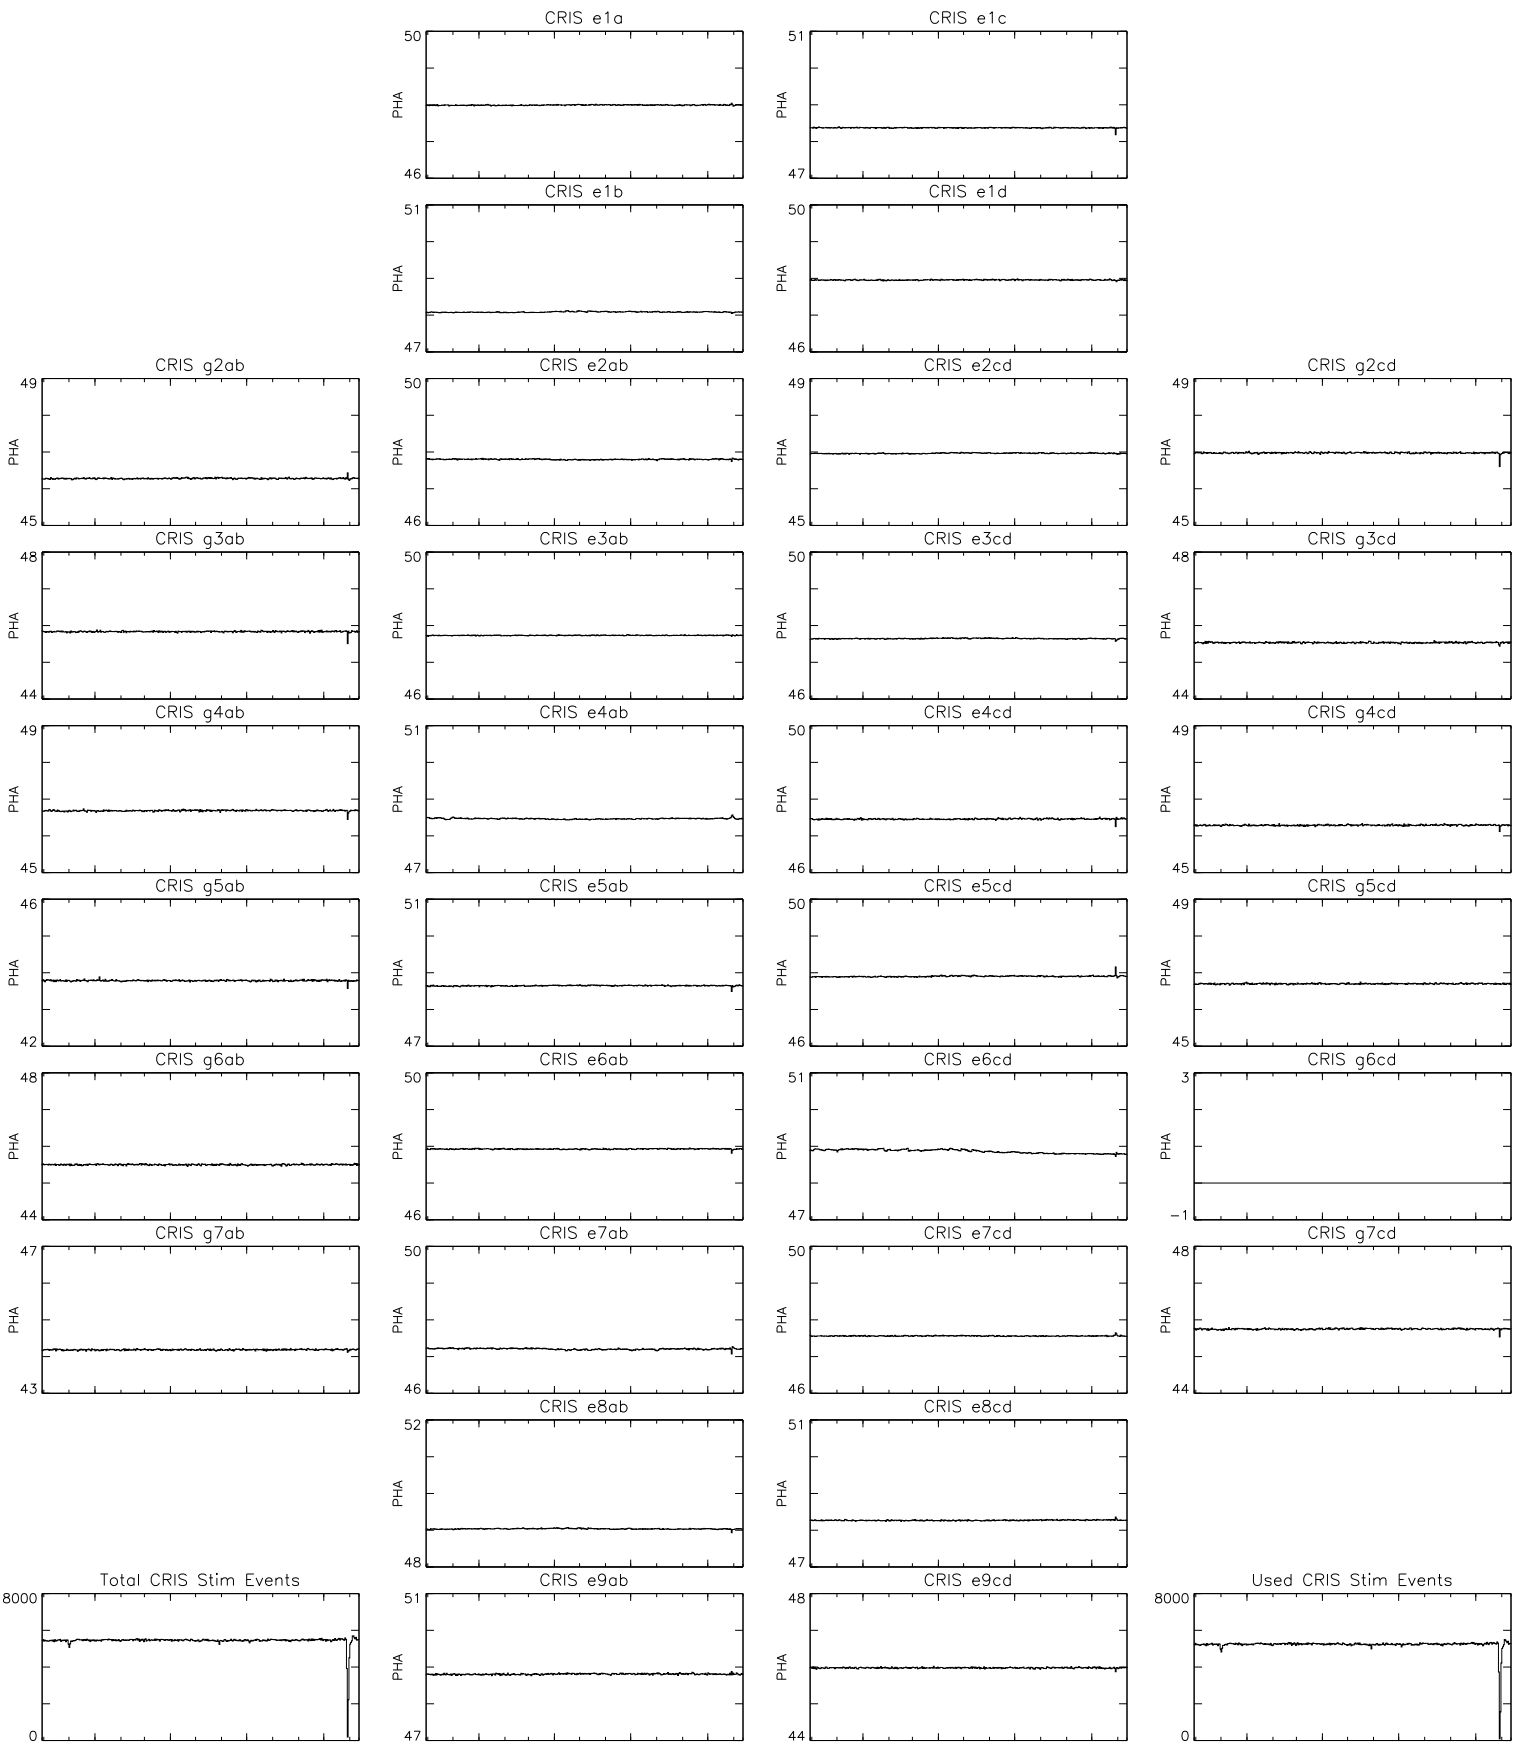

Bartels Rotation 2554–2567
 Stim events – Daily fitted slope
 (30–Oct–2020 thru 11–Nov–2021) (304/2020 thru 315/2021)

Bartels Rotation 2554–2567
 Stim events – Daily fitted offset
 (30–Oct–2020 thru 11–Nov–2021) (304/2020 thru 315/2021)

Jan Apr Jul Oct
 time (30–Oct–2020 to 12–Nov–2021)