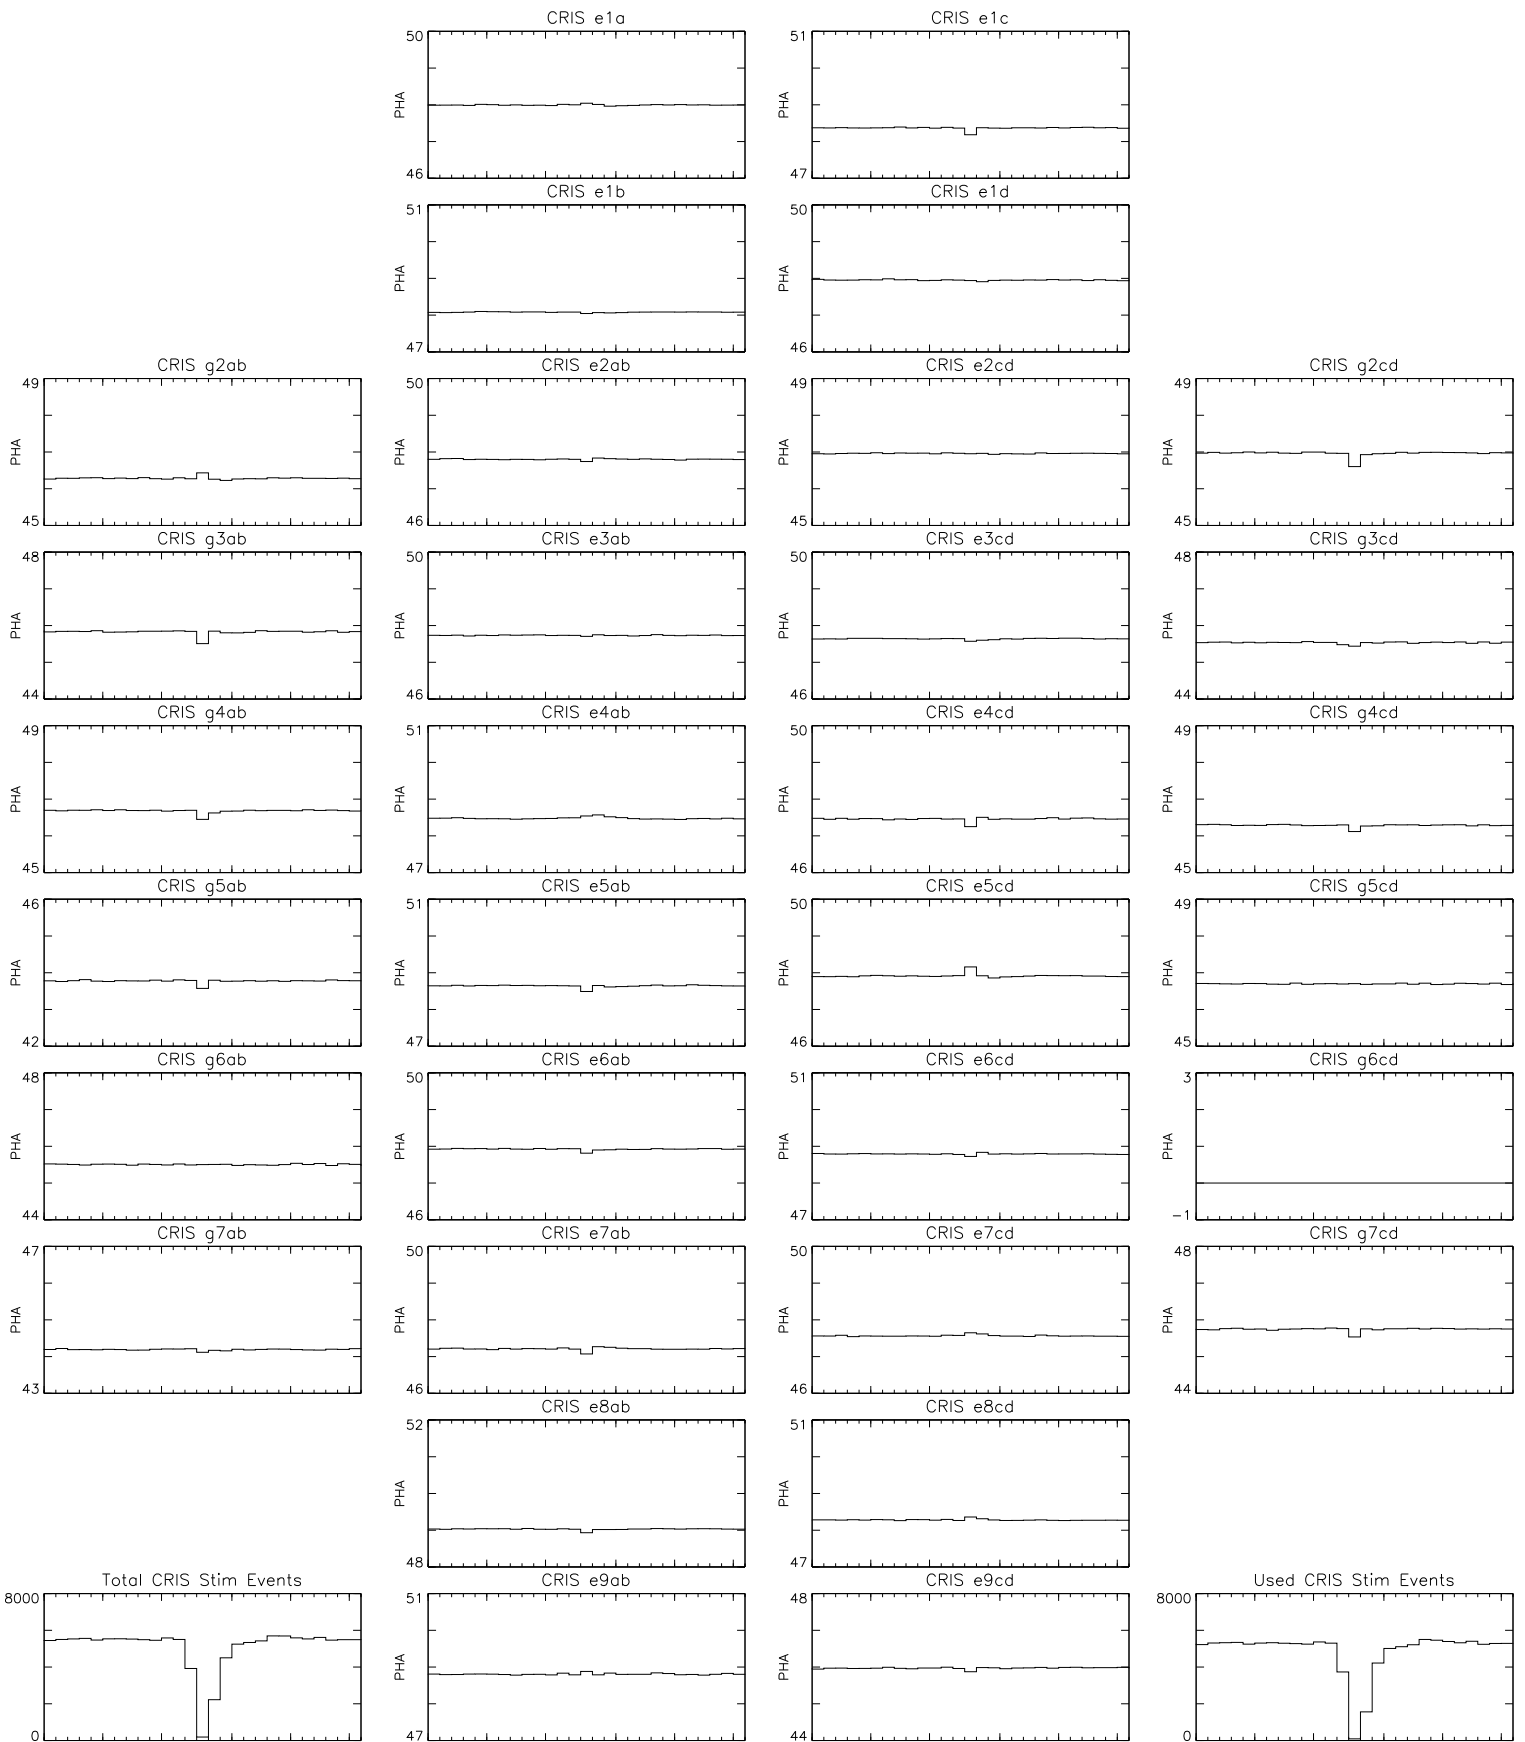

Bartels Rotation 2567
 Stim events – Daily fitted slope
 (16–Oct–2021 thru 11–Nov–2021) (289/2021 thru 315/2021)

Bartels Rotation 2567
 Stim events – Daily fitted offset
 (16–Oct–2021 thru 11–Nov–2021) (289/2021 thru 315/2021)

16 21 26 Nov 1 6 11

time (16–Oct–2021 to 12–Nov–2021)