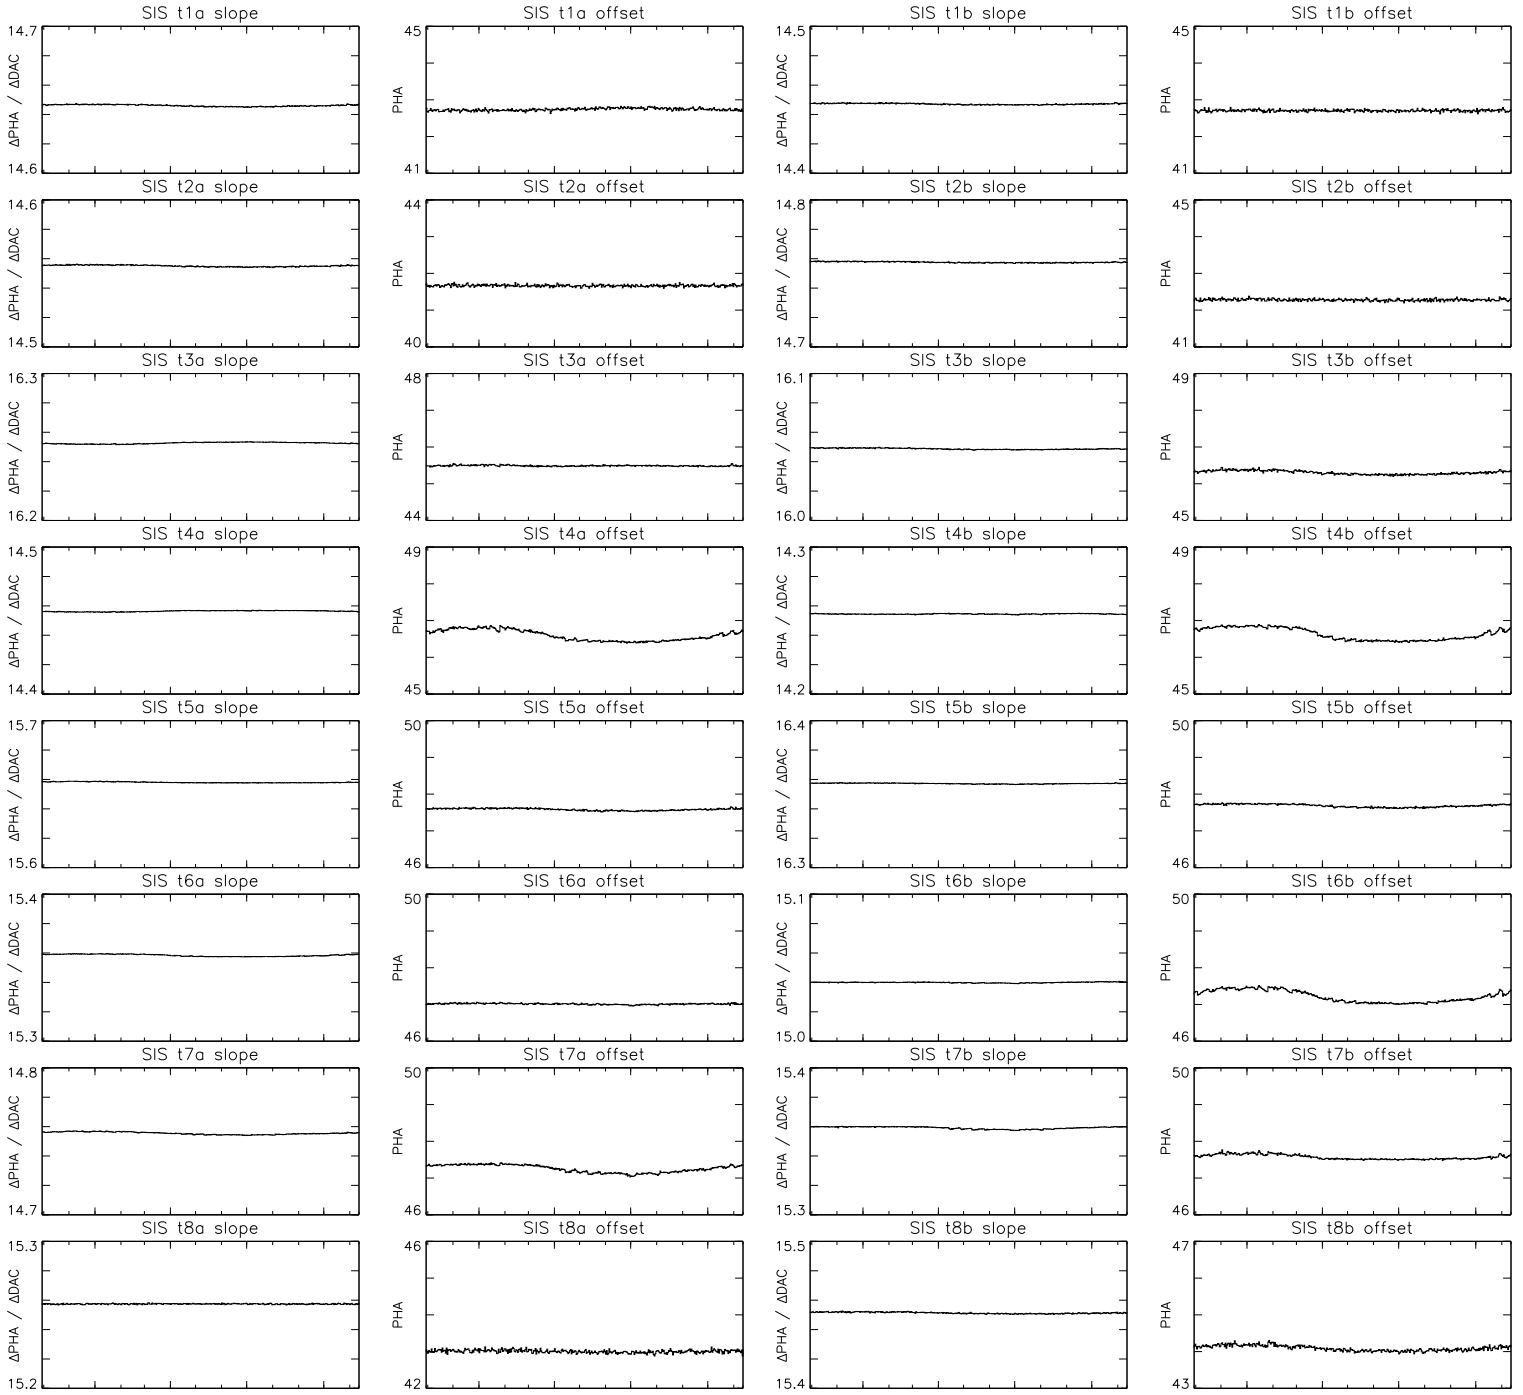

Bartels Rotation 2554–2567
 Stim events – Daily fitted slope & offset
 (30–Oct–2020 thru 11–Nov–2021) (304/2020 thru 315/2021)

Jan Apr Jul Oct
 time (30–Oct–2020 to 12–Nov–2021)