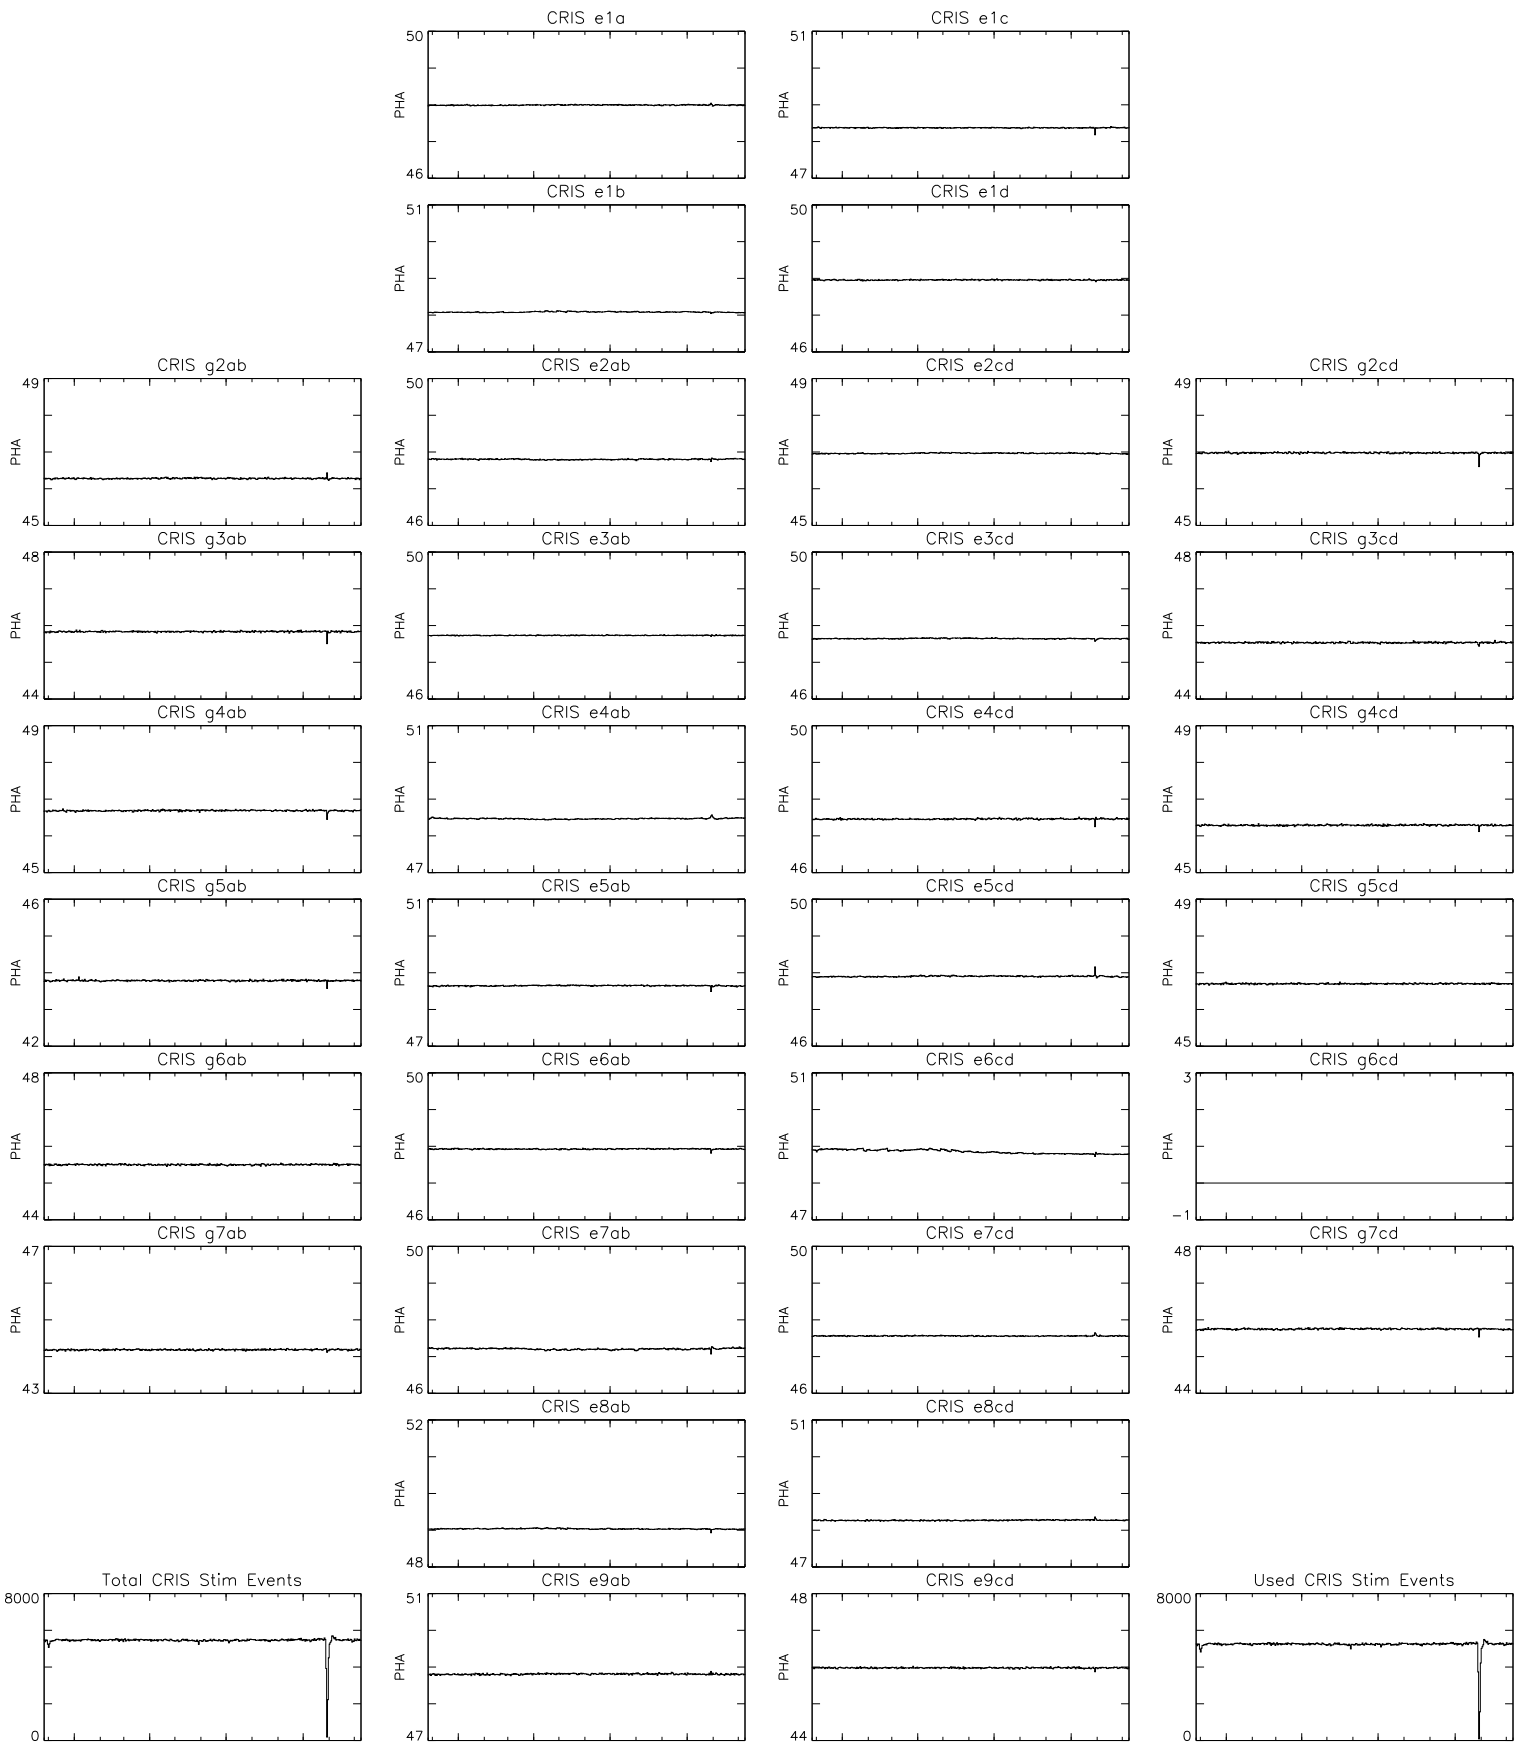

Bartels Rotation 2555–2568
 Stim events – Daily fitted slope
 (26–Nov–2020 thru 08–Dec–2021) (331/2020 thru 342/2021)

Jan

Apr

Jul

Oct

time (26–Nov–2020 to 09–Dec–2021)

Bartels Rotation 2555–2568
 Stim events – Daily fitted offset
 (26–Nov–2020 thru 08–Dec–2021) (331/2020 thru 342/2021)

time (26–Nov–2020 to 09–Dec–2021)