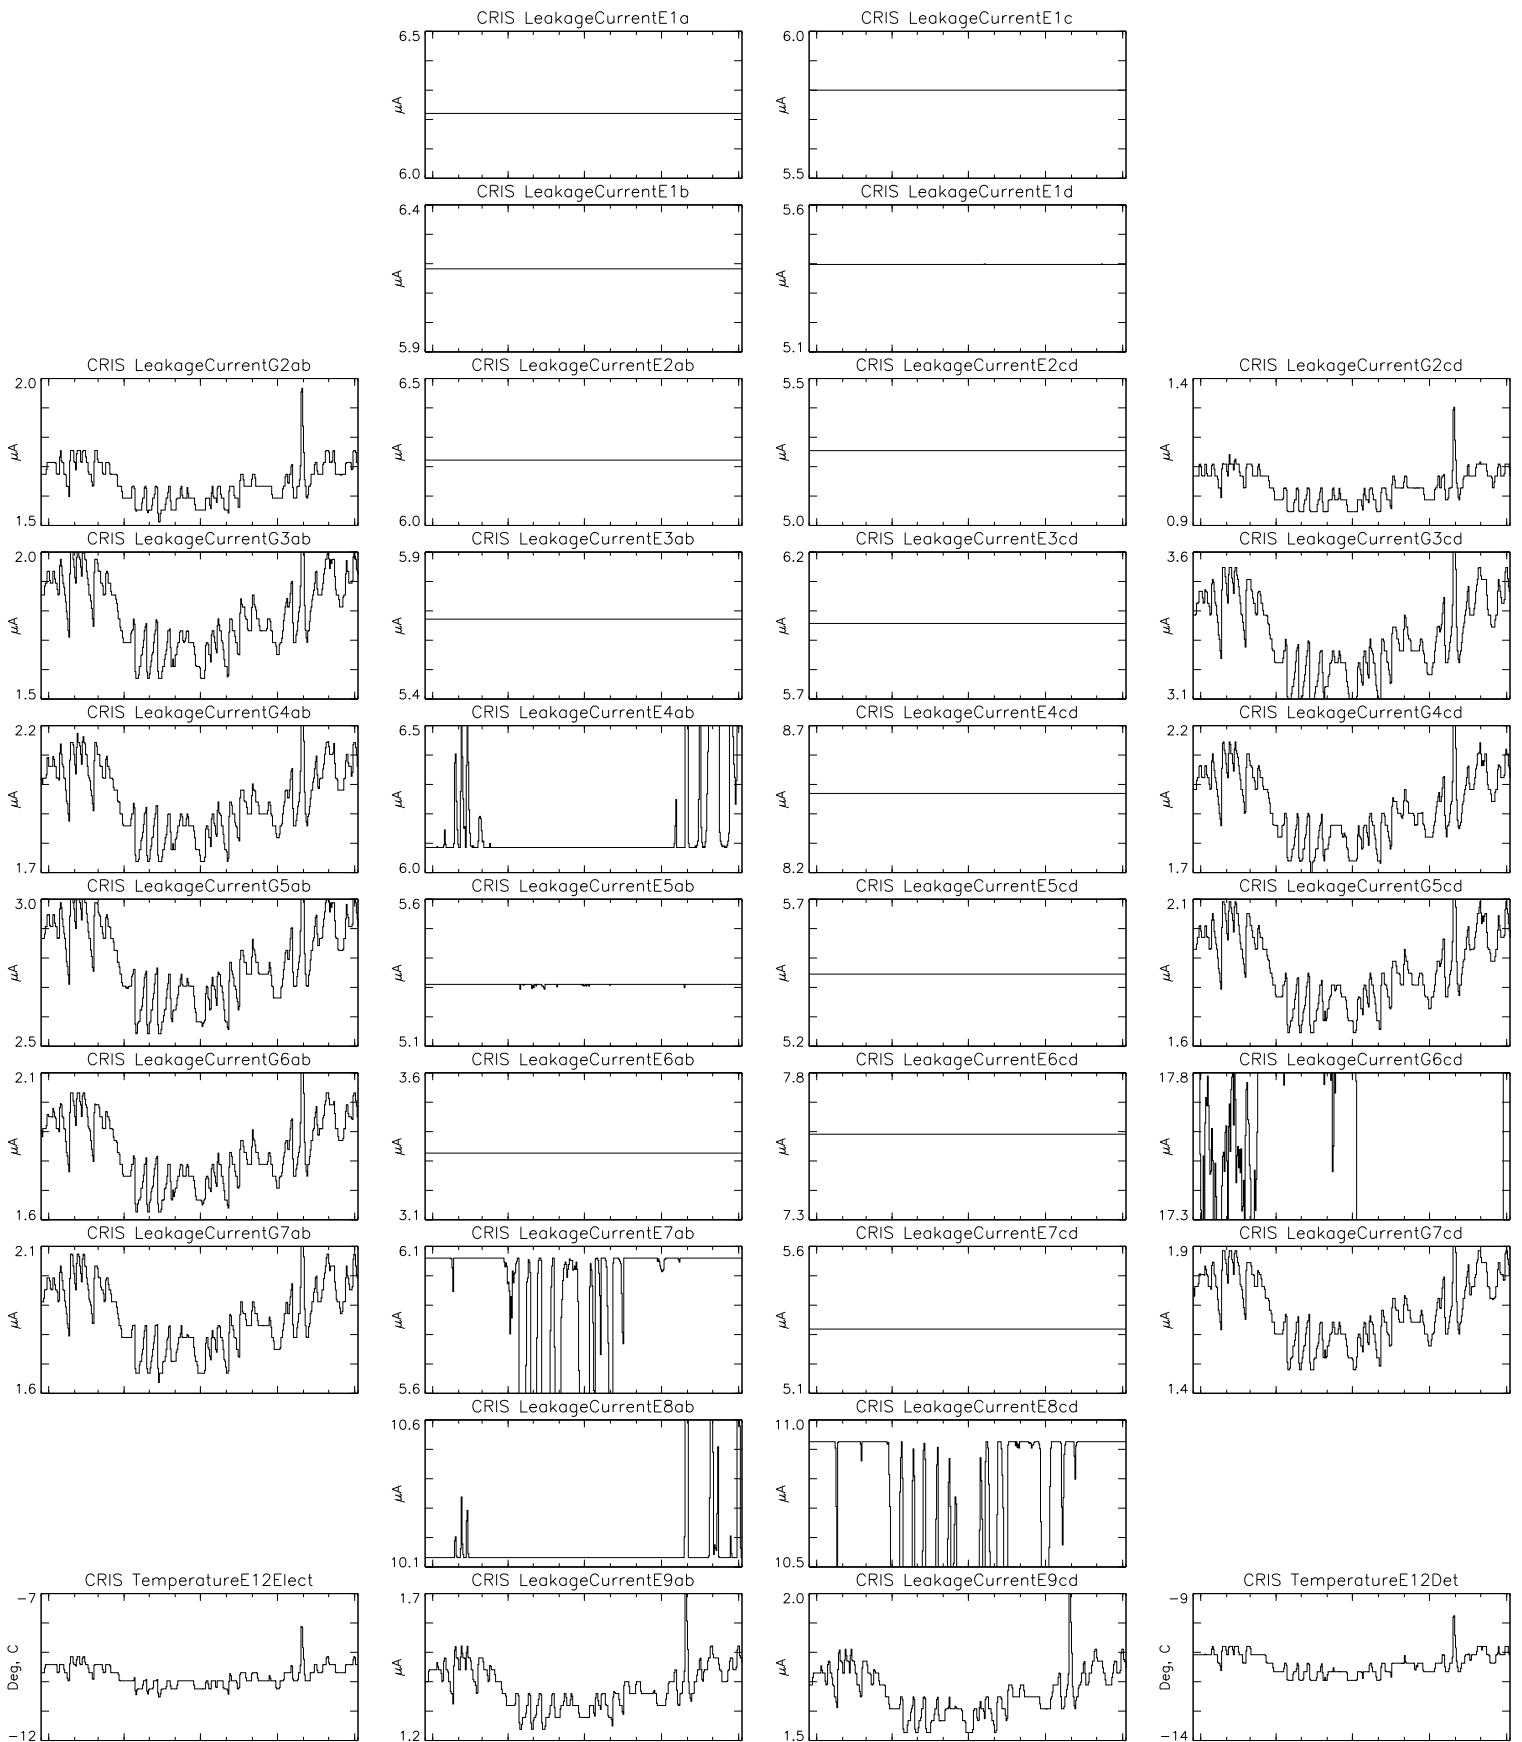

Bartels Rotation 2556-2569 – Daily Averages
(23-Dec-2020 thru 04-Jan-2022)
(358/2020 thru 004/2022)

Jan Apr Jul Oct Jan
time (23-Dec-2020 to 05-Jan-2022)

Bartels Rotation 2556–2569 – Daily Averages
 (23-Dec-2020 thru 04-Jan-2022)
 (358/2020 thru 004/2022)

Jan Apr Jul Oct Jan
 time (23-Dec-2020 to 05-Jan-2022)

Bartels Rotation 2556-2569 – Daily Averages
(23-Dec-2020 thru 04-Jan-2022)
(358/2020 thru 004/2022)

Jan Apr Jul Oct Jan
time (23-Dec-2020 to 05-Jan-2022)

Bartels Rotation 2556-2569 – Daily Averages
 (23-Dec-2020 thru 04-Jan-2022)
 (358/2020 thru 004/2022)

Jan Apr Jul Oct Jan
 time (23-Dec-2020 to 05-Jan-2022)