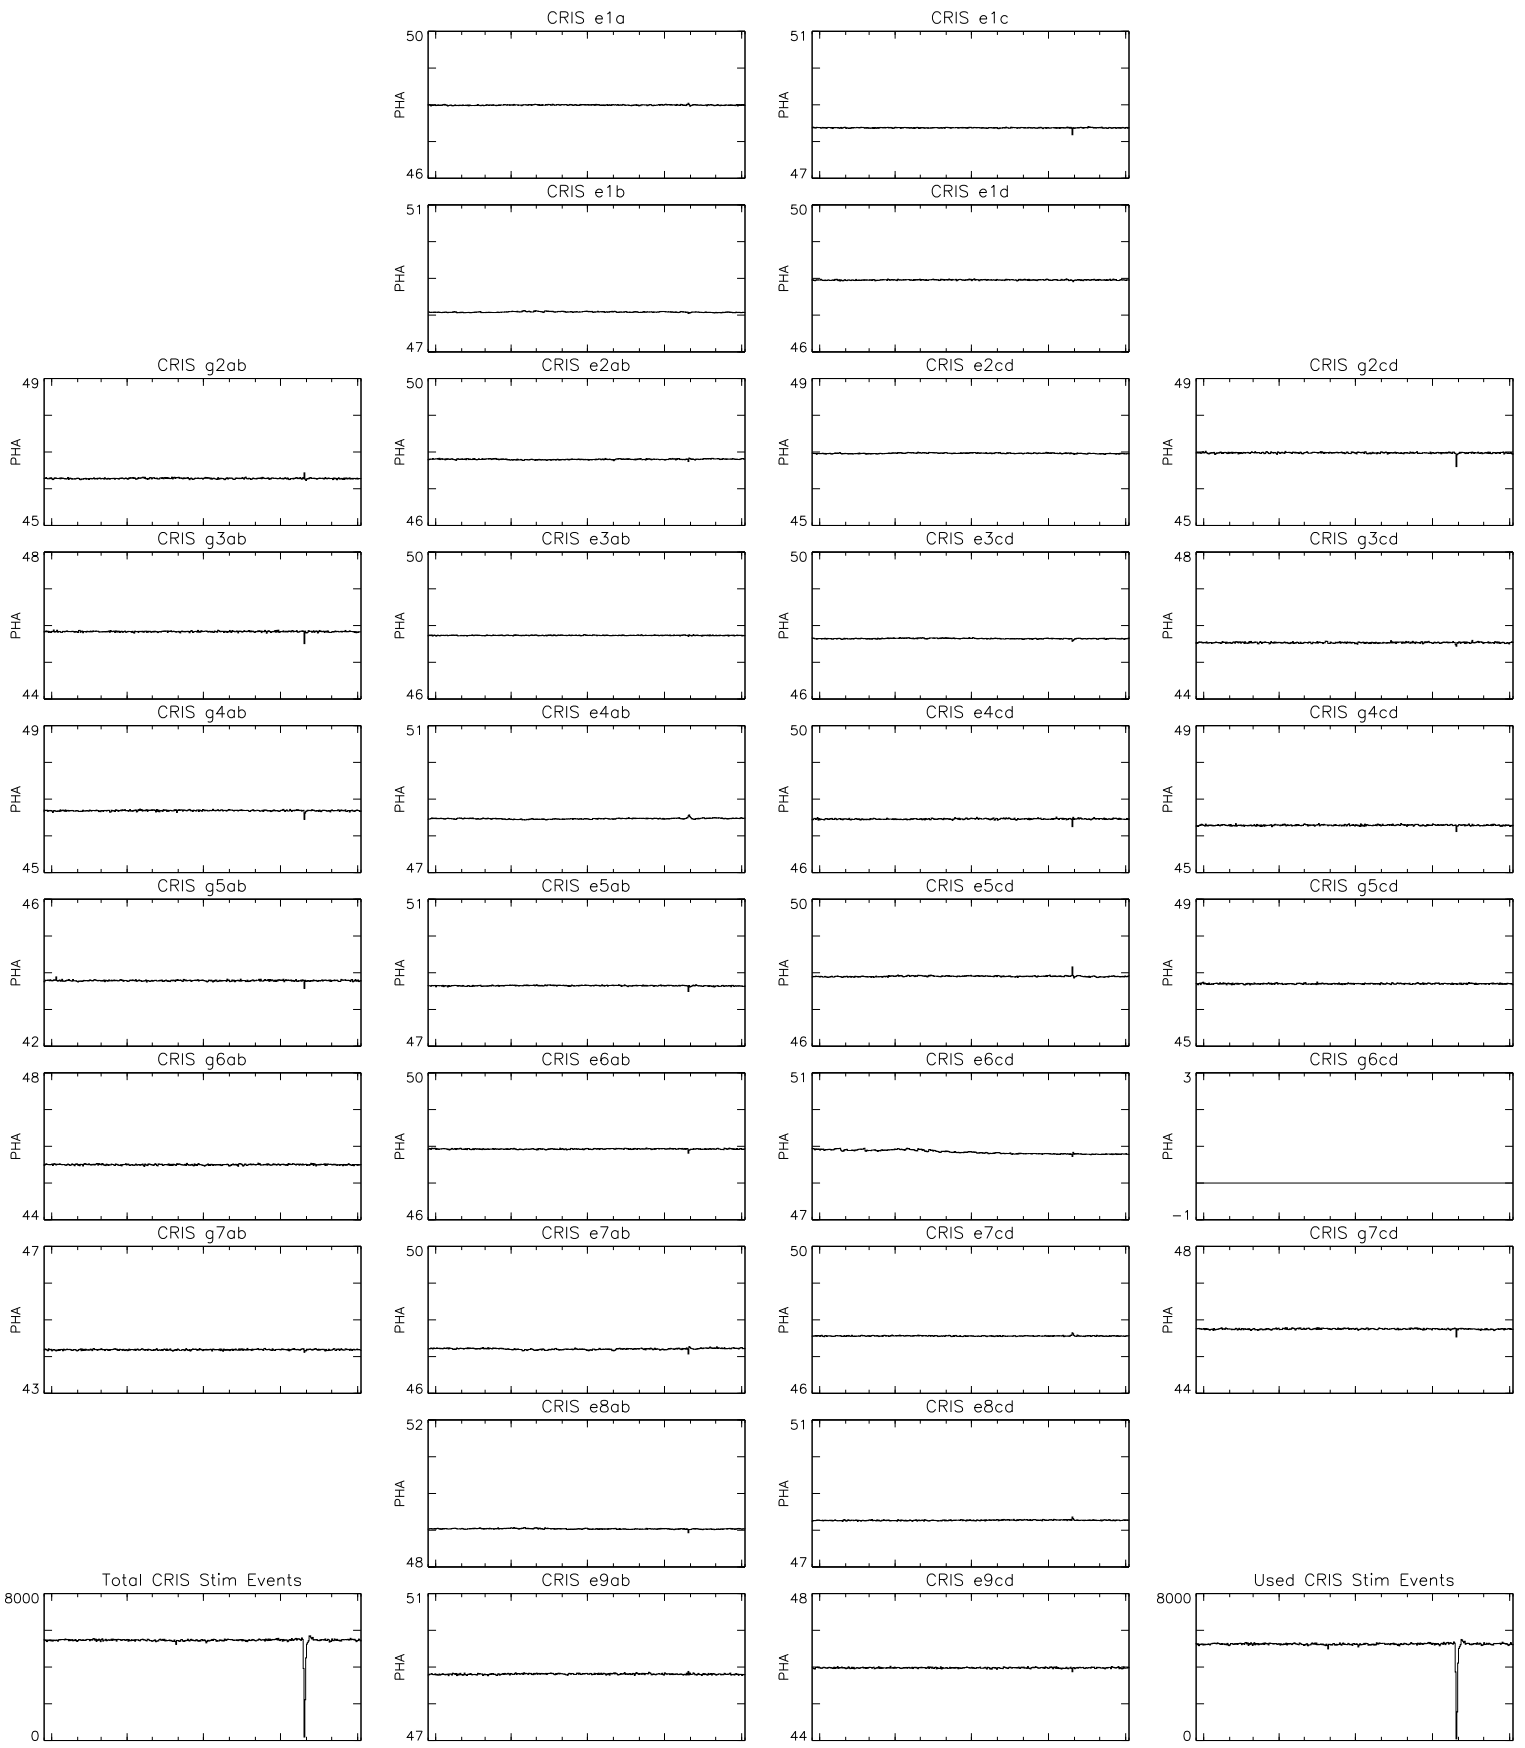

Bartels Rotation 2556–2569
 Stim events – Daily fitted slope
 (23–Dec–2020 thru 04–Jan–2022) (358/2020 thru 004/2022)

Jan Apr Jul Oct Jan
 time (23–Dec–2020 to 05–Jan–2022)

Bartels Rotation 2556–2569
 Stim events – Daily fitted offset
 (23–Dec–2020 thru 04–Jan–2022) (358/2020 thru 004/2022)

Jan Apr Jul Oct Jan
 time (23–Dec–2020 to 05–Jan–2022)