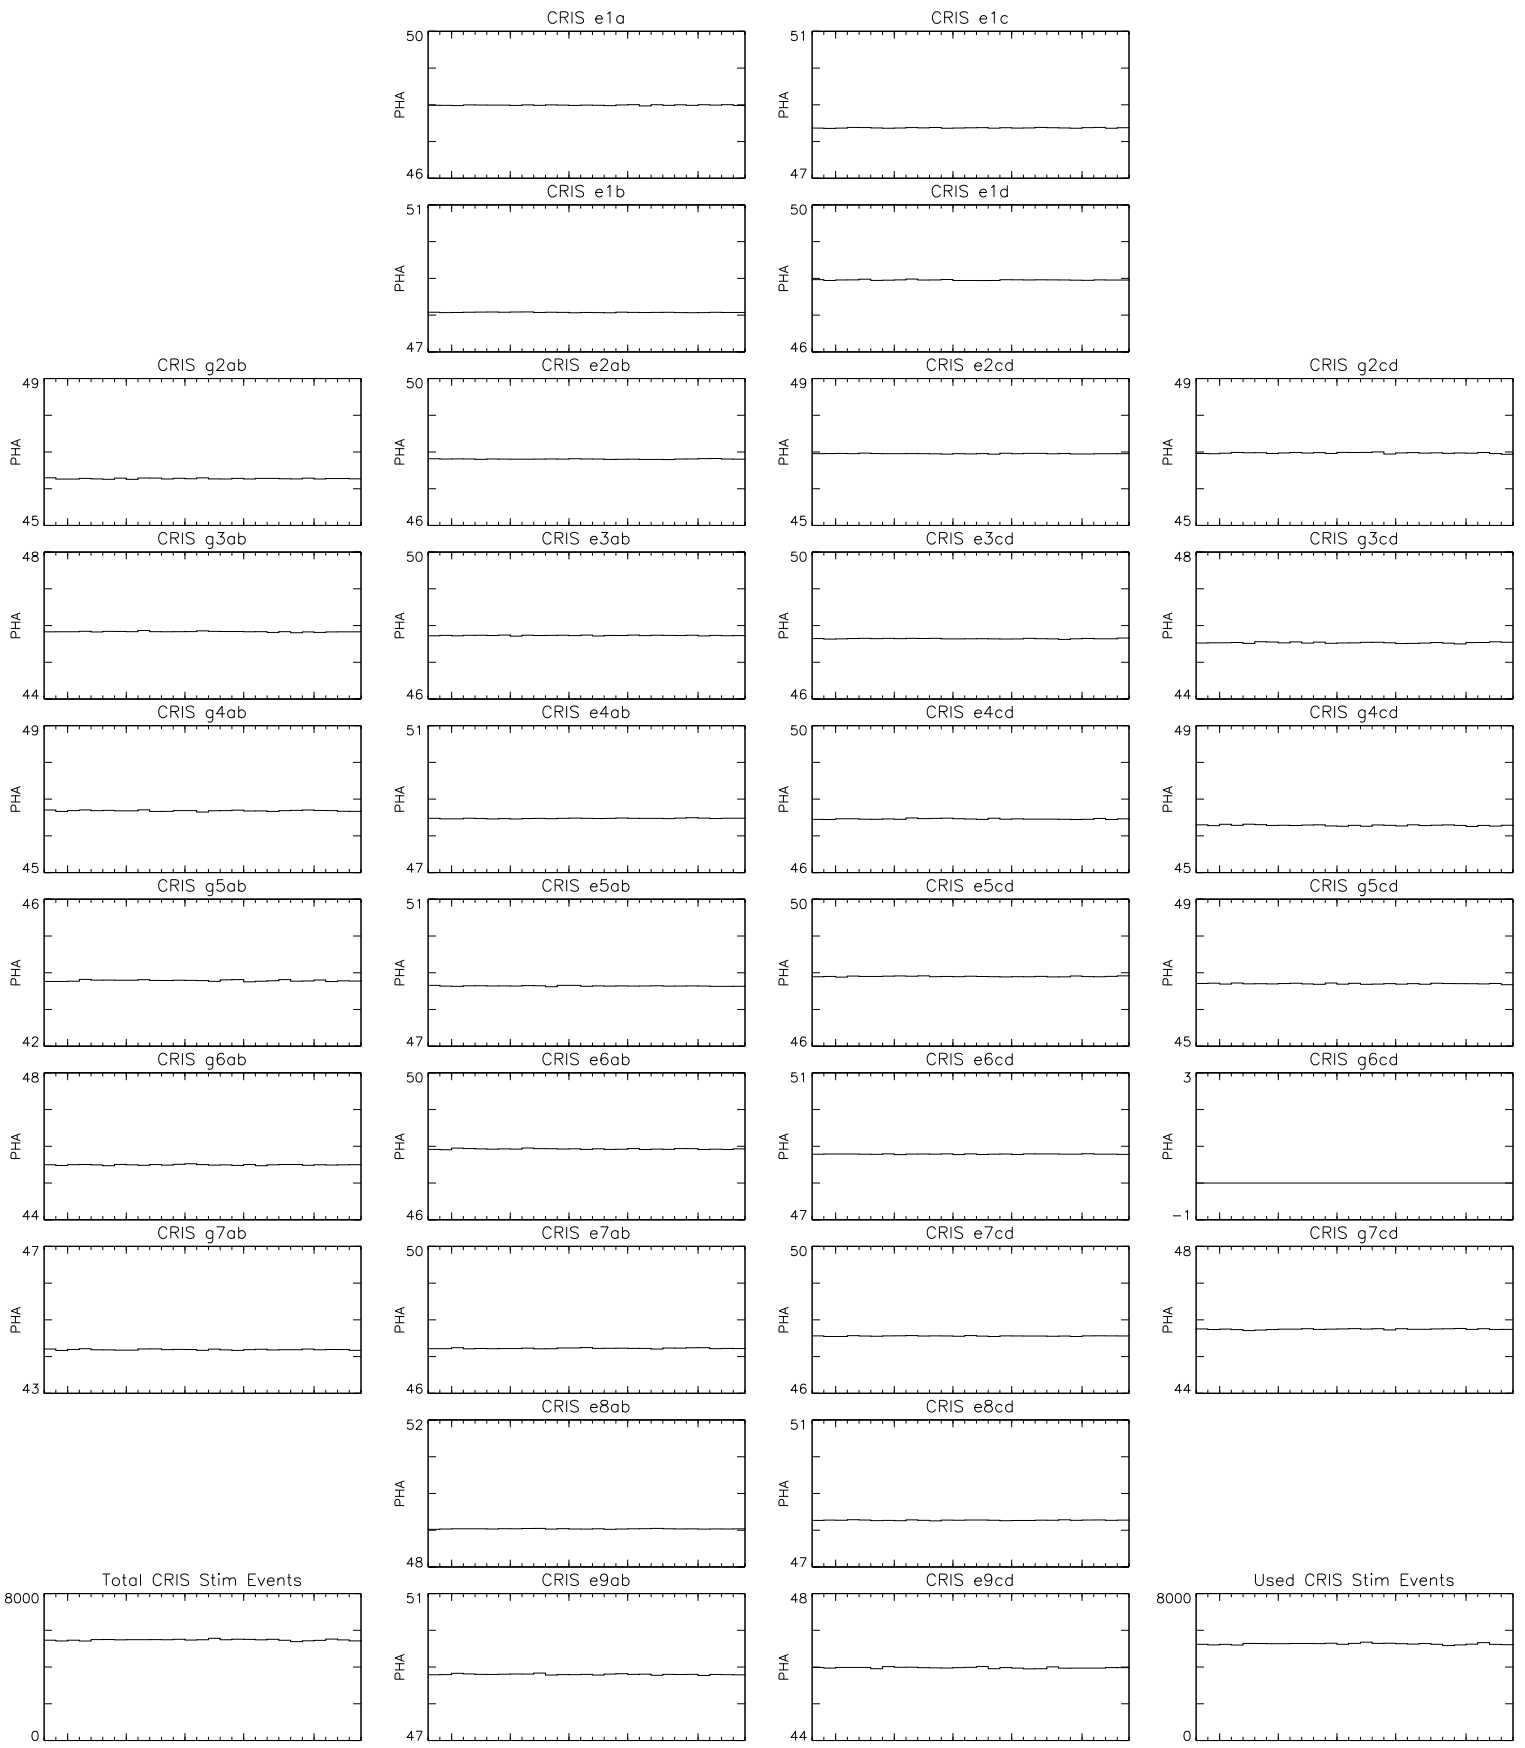

Bartels Rotation 2569
 Stim events – Daily fitted slope
 (09-Dec-2021 thru 04-Jan-2022) (343/2021 thru 004/2022)

Bartels Rotation 2569
 Stim events – Daily fitted offset
 (09-Dec-2021 thru 04-Jan-2022) (343/2021 thru 004/2022)

11 16 21 26 Jan 1
 time (09-Dec-2021 to 05-Jan-2022)