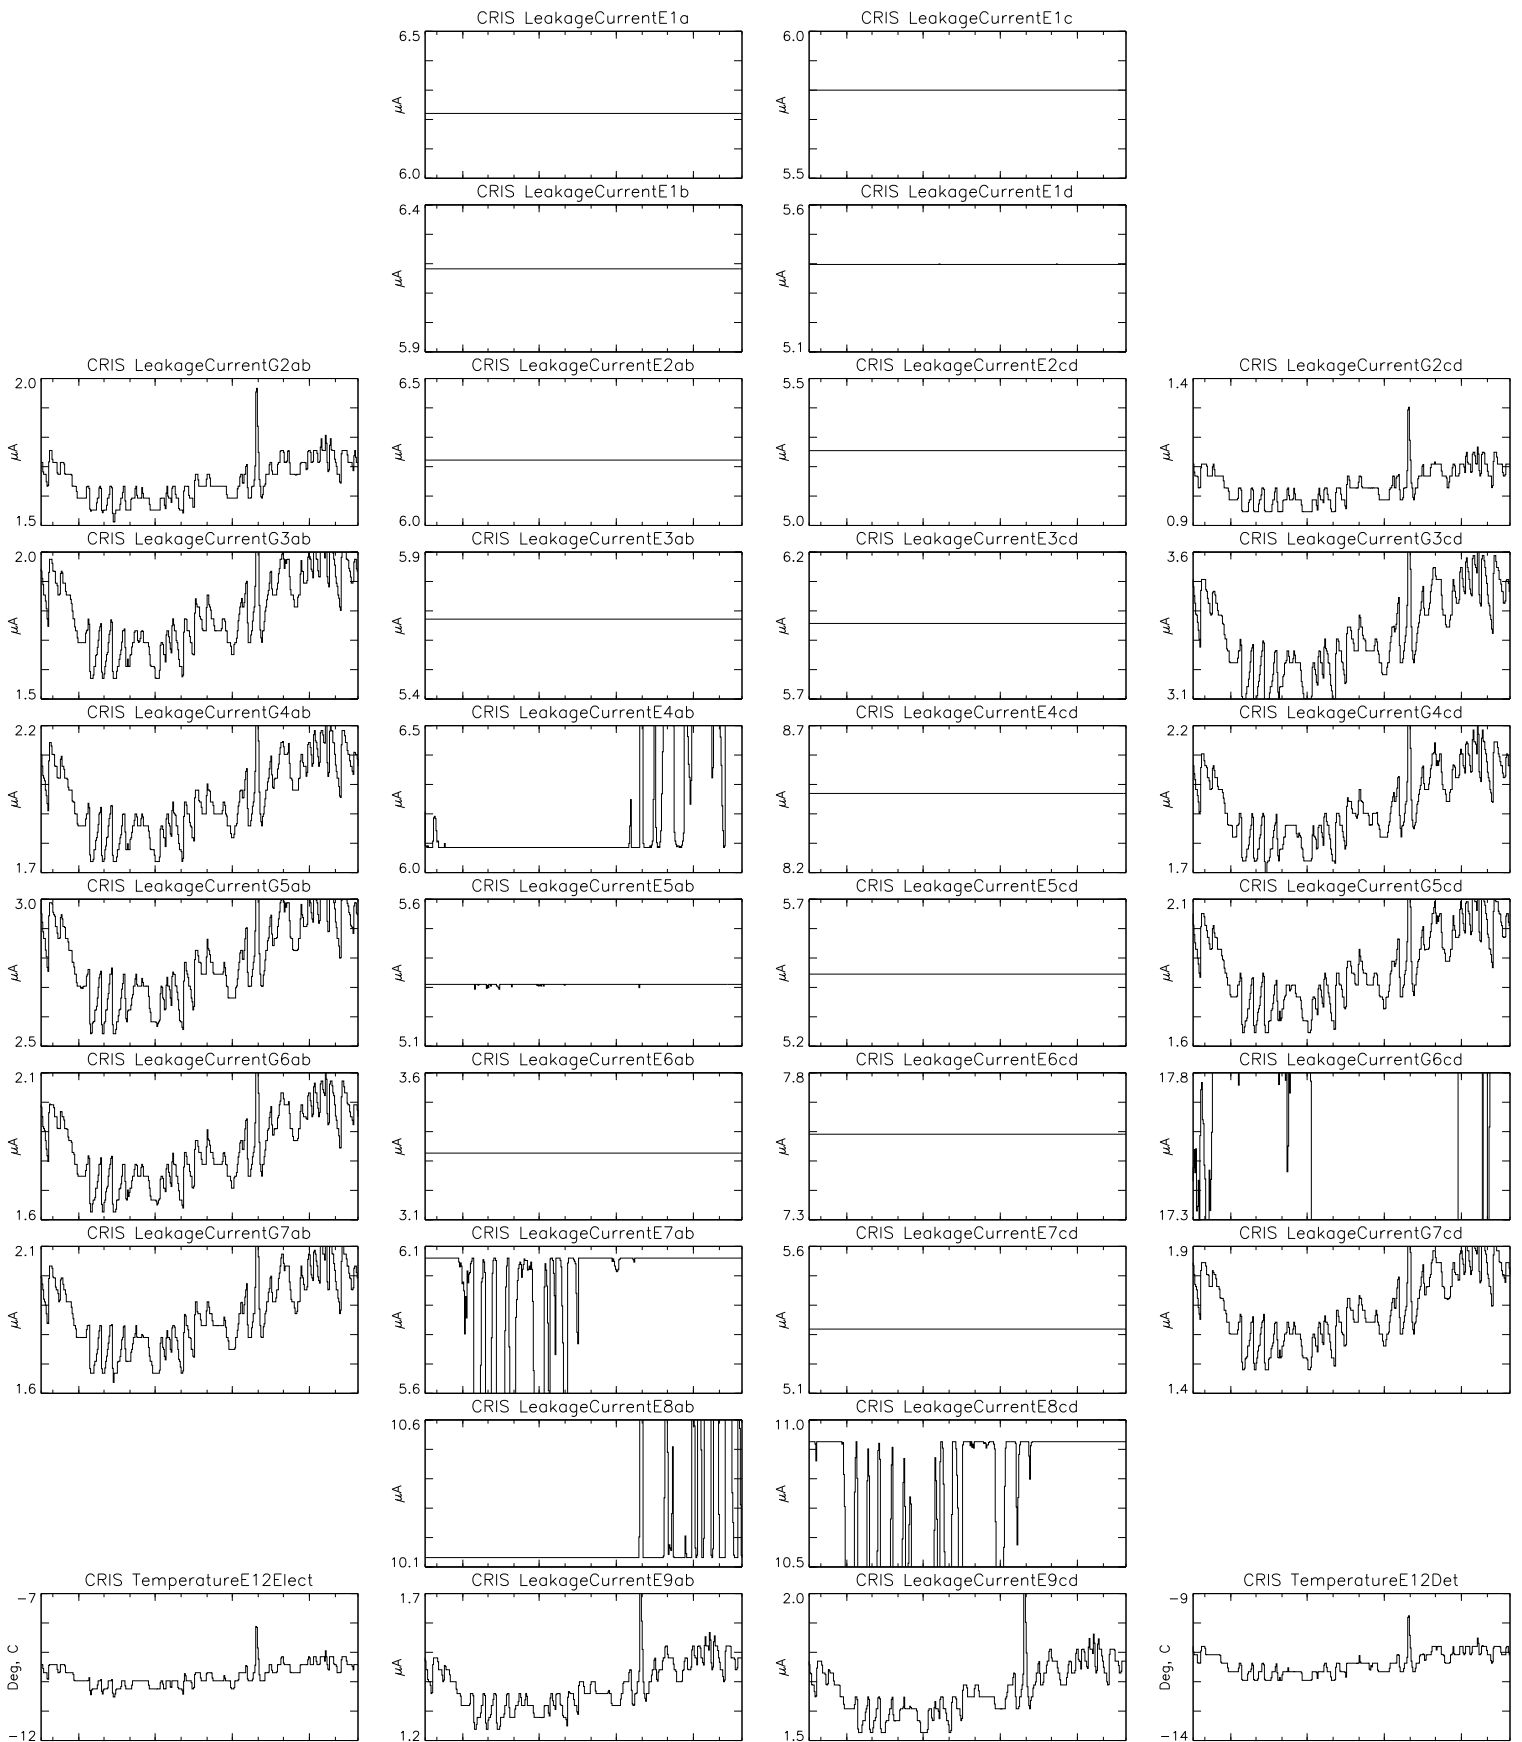

Bartels Rotation 2558-2571 – Daily Averages
 (15-Feb-2021 thru 27-Feb-2022)
 (046/2021 thru 058/2022)

Apr

Jul

Oct

Jan

time (15-Feb-2021 to 28-Feb-2022)

Bartels Rotation 2558–2571 – Daily Averages
 (15–Feb–2021 thru 27–Feb–2022)
 (046/2021 thru 058/2022)

Apr Jul Oct Jan
 time (15–Feb–2021 to 28–Feb–2022)

Bartels Rotation 2558-2571 – Daily Averages
(15-Feb-2021 thru 27-Feb-2022)
(046/2021 thru 058/2022)

Apr

Jul

Oct

Jan

time (15-Feb-2021 to 28-Feb-2022)

Bartels Rotation 2558-2571 – Daily Averages
 (15-Feb-2021 thru 27-Feb-2022)
 (046/2021 thru 058/2022)

Apr Jul Oct Jan
 time (15-Feb-2021 to 28-Feb-2022)